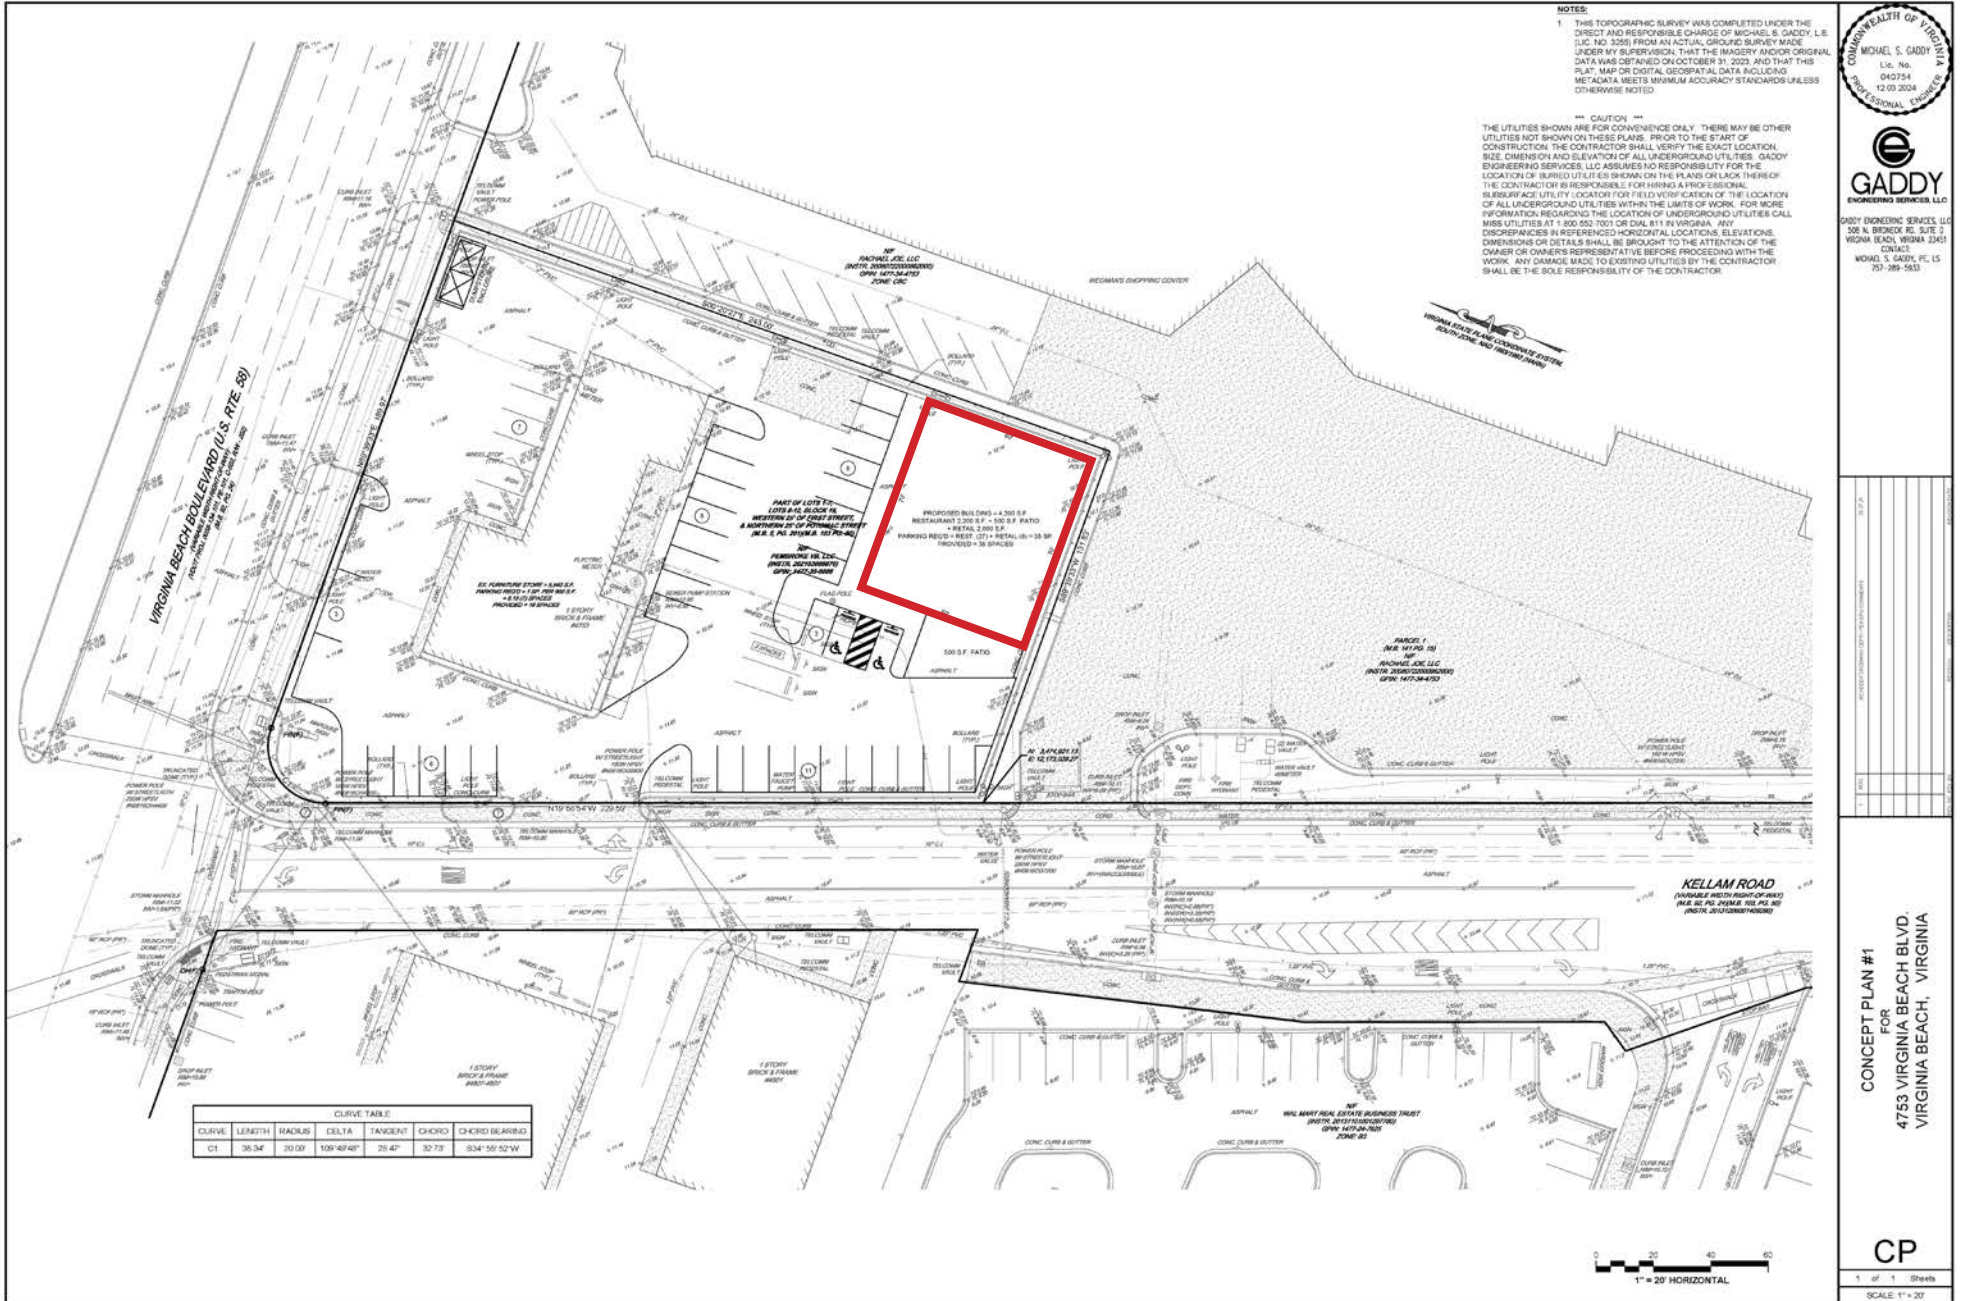

SITE PLAN

COMMONWEALTH OF VIRGINIA
MICHAEL S. GADDY
L.E. No. 040754
12.03.2004
PROFESSIONAL ENGINEER

GADDY
ENGINEERING SERVICES, LLC