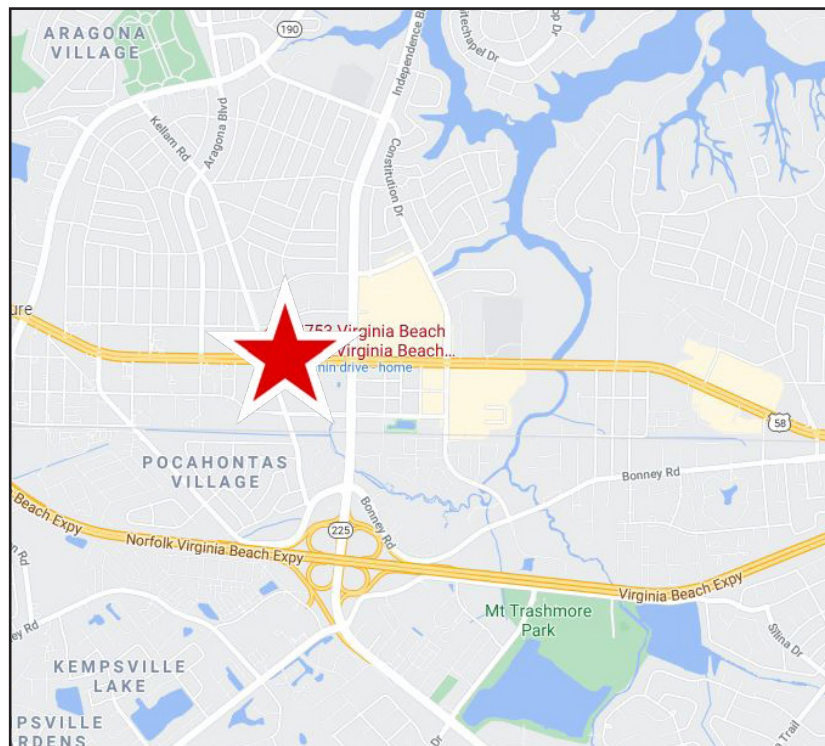

retail FOR LEASE

[CLICK HERE FOR VIDEO TOUR](#)

Town Center Market | 4753 Virginia Beach Boulevard, Virginia Beach, Virginia

PROPERTY FEATURES:

- **±2,000-4,200 SF AVAILABLE!** NEW ±4,200 SF building located on a corner lot in the heart of Town Center!
- **Next door to the two largest retailers in the market** - Wegman's & Walmart!
- **Located at a signalized intersection** with high visibility along Virginia Beach Blvd. - high traffic counts (over 47K VPD on Virginia Beach Blvd.)
- **Zoning - CBC (Central Business Core District; Uses:** Banks, restaurant, medical, retail & more
- **Property is adjacent to Town Center Virginia Beach**, a mixed-use project with over 900 residences and boutique hotels.
- **Extremely high population!**

DEMOGRAPHICS	1 MILE	3 MILES	5 MILES
Est. Population	16,552	127,874	296,874
Avg HH Income	\$83,866	\$88,009	\$92,877
Households	6,915	52,794	119,061

Troy Parker
o: 757.222.0111
m: 757.407.9499
troy@parkerburnell.com

BEST BUY

NAIL SALON

INTERSTATE 264