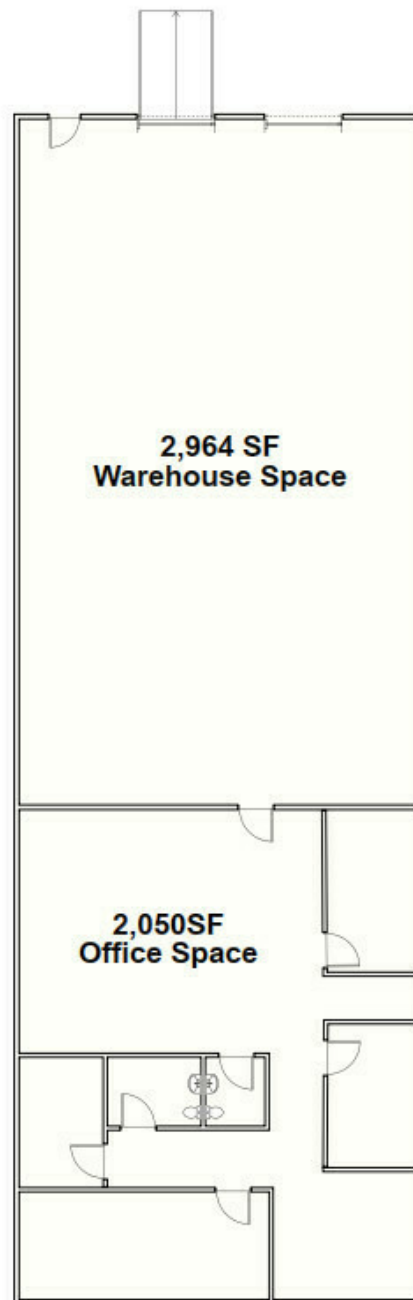

Owned & Managed By:

FIRST
INDUSTRIAL
REALTY-TRUST

Industrial • Commercial • Investment
404.942.2000 | kingindustrial.com

FOR LEASE
5,014± SF
OFFICE / WAREHOUSE
SPACE

PROPERTY HIGHLIGHTS

- **Suite I:** 5,014± SF with 2,050± SF Office
- 1 Dock High Door
- 1 Drive In Door
- 20' Clear Height
- Rear Load Trucking
- LED Warehouse Lights
- Ample Car Parking

BUILDING SUMMARY

Lot Size:	4.03 Acres
Building Size:	55,303 SF
Zoning:	M1A

King Industrial Realty, Inc. **CORFAC** INTERNATIONAL
Industrial • Commercial • Investment
404.942.2000 | kingindustrial.com

WILSON COVINGTON, SIOR
Senior Vice President
404.942.2073
wcovington@kingindustrial.com

Owned & Managed By:
FIRST
INDUSTRIAL
REALTY-TRUST

SUITE I FLOOR PLAN

LOCATION MAP

278 Dallas

WILSON COVINGTON, SIOR

Senior Vice President

404.942.2073

wcovington@kingindustrial.com