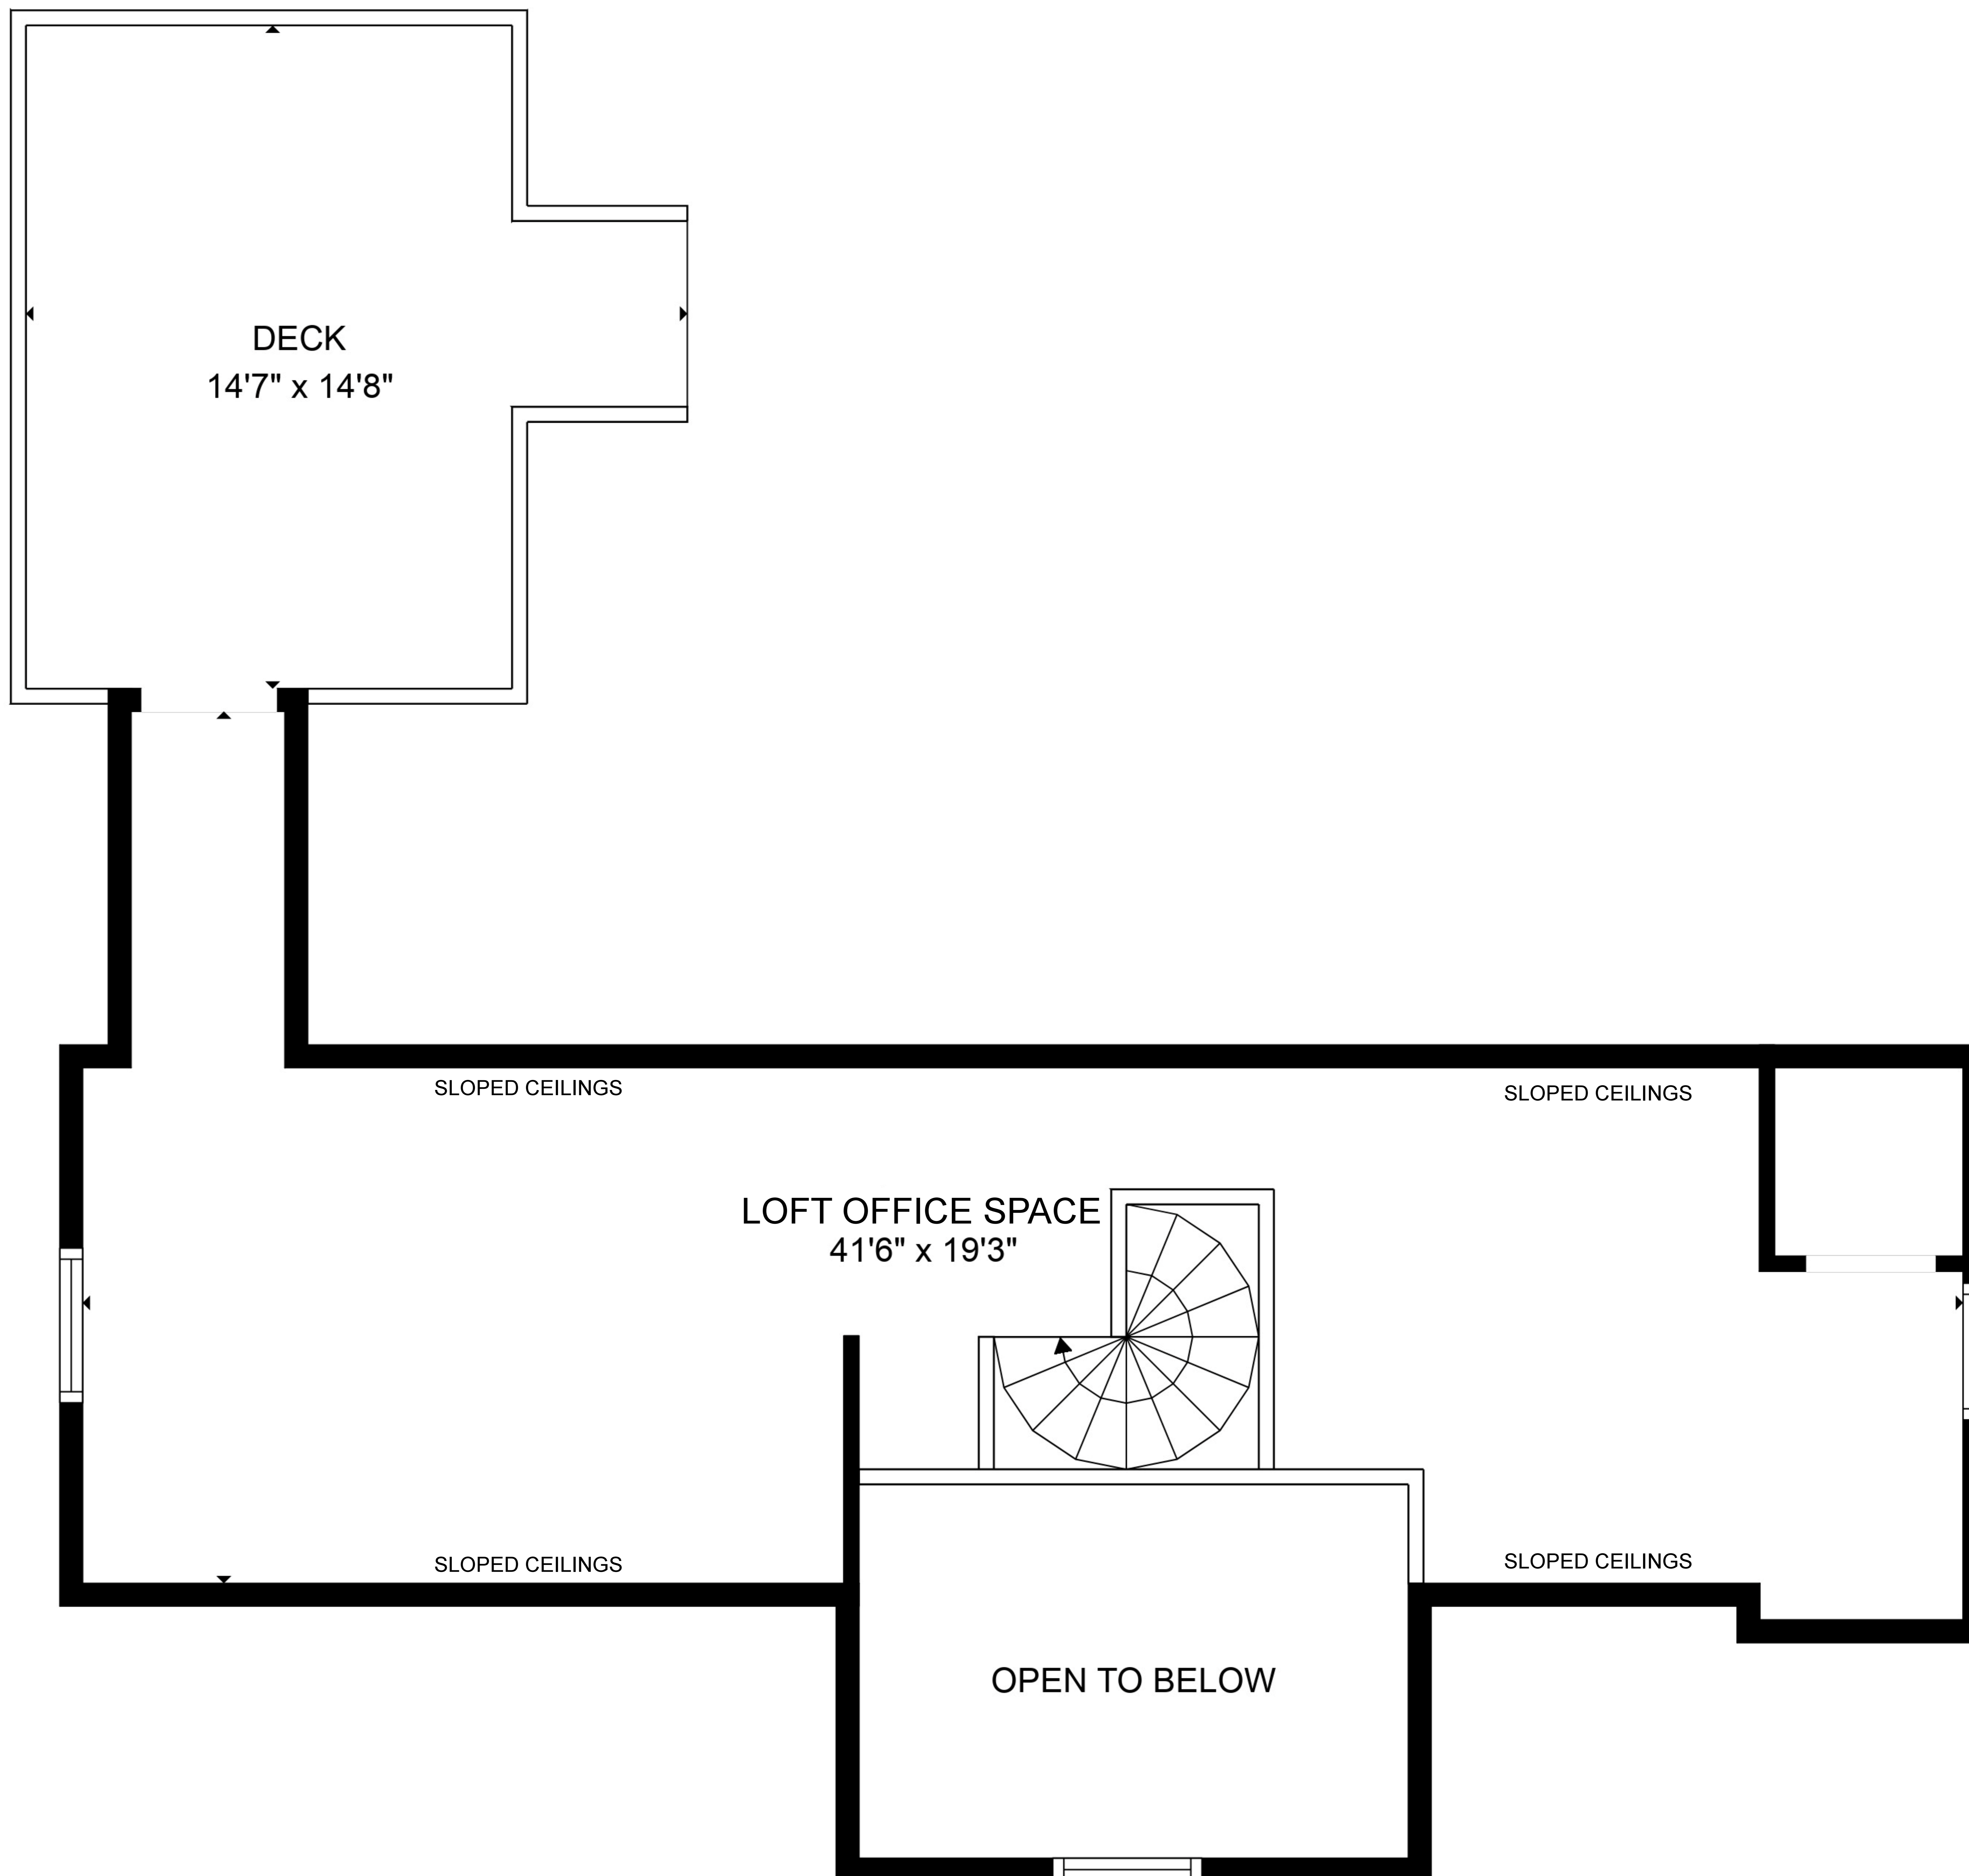

307 N WEISGARBER
LOWER LEVEL
1,107 SF

MEASUREMENTS DEEMED HIGHLY RELIABLE BUT NOT GUARANTEED.

**307 N WEISGARBER
MAIN LEVEL**

1,119 SF

MEASUREMENTS DEEMED HIGHLY RELIABLE BUT NOT GUARANTEED.

307 N WEISGARBER
UPPER LEVEL
802 SF

MEASUREMENTS DEEMED HIGHLY RELIABLE BUT NOT GUARANTEED.