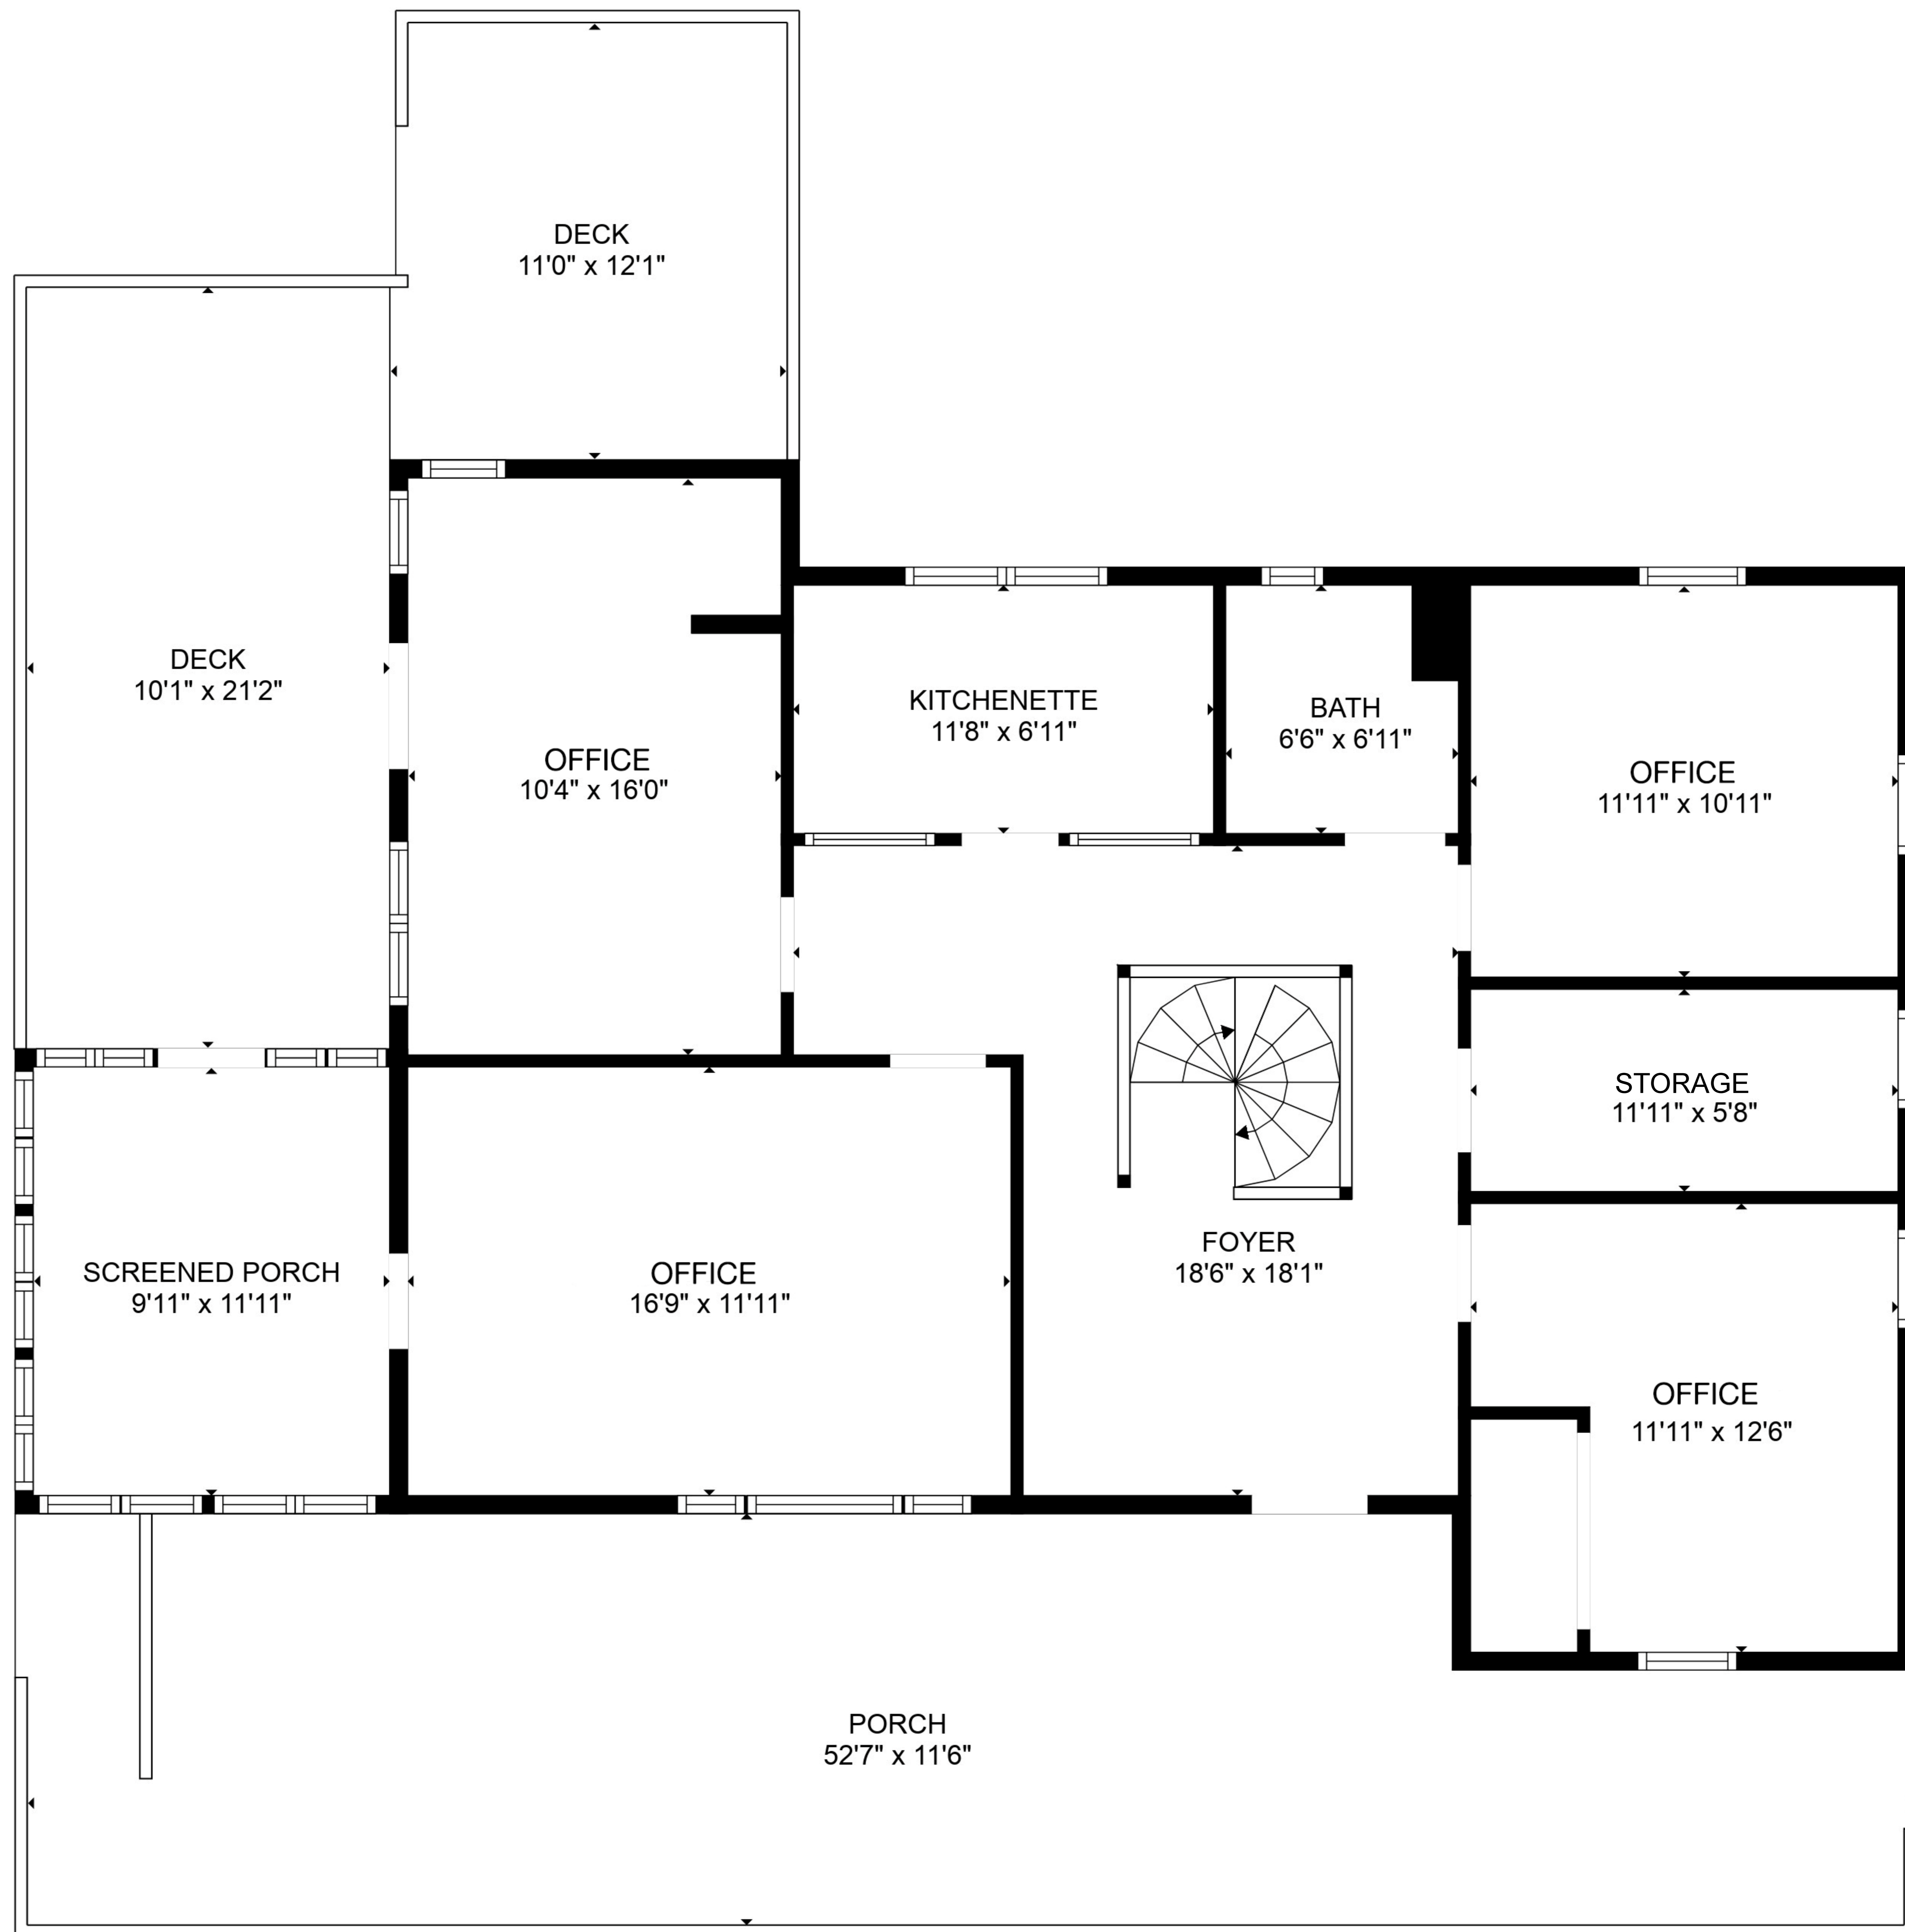

307 N WEISGARBER
LOWER LEVEL
1,107 SF

MEASUREMENTS DEEMED HIGHLY RELIABLE BUT NOT GUARANTEED.

**307 N WEISGARBER
MAIN LEVEL**

1,119 SF

MEASUREMENTS DEEMED HIGHLY RELIABLE BUT NOT GUARANTEED.

307 N WEISGARBER
UPPER LEVEL
802 SF

MEASUREMENTS DEEMED HIGHLY RELIABLE BUT NOT GUARANTEED.