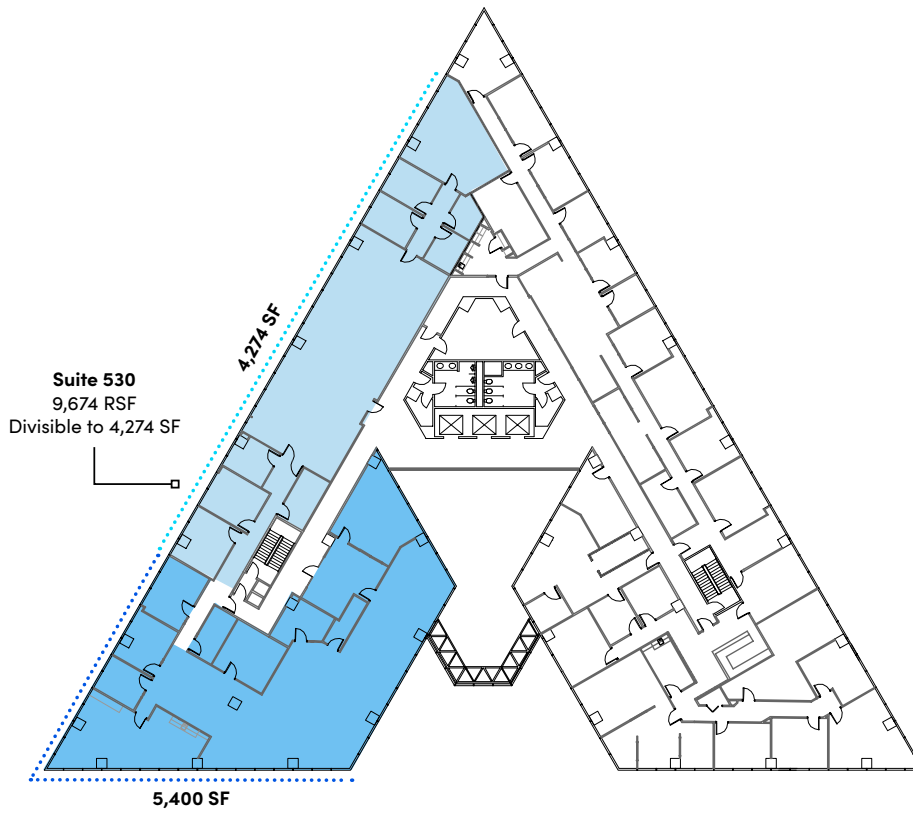

### Property Size

157,933 Square Feet

AVAILABLE  
FLOOR PLANS

LEVEL 1

# LEVEL 5

AVAILABLE  
FLOOR PLANS

7800 IH-10 WEST  
SAN ANTONIO, TEXAS 78230

**SITE PLAN / INGRESS-EGRESS**

**LINCOLN CENTER**  
7800 IH-10 WEST  
SAN ANTONIO, TEXAS 78230