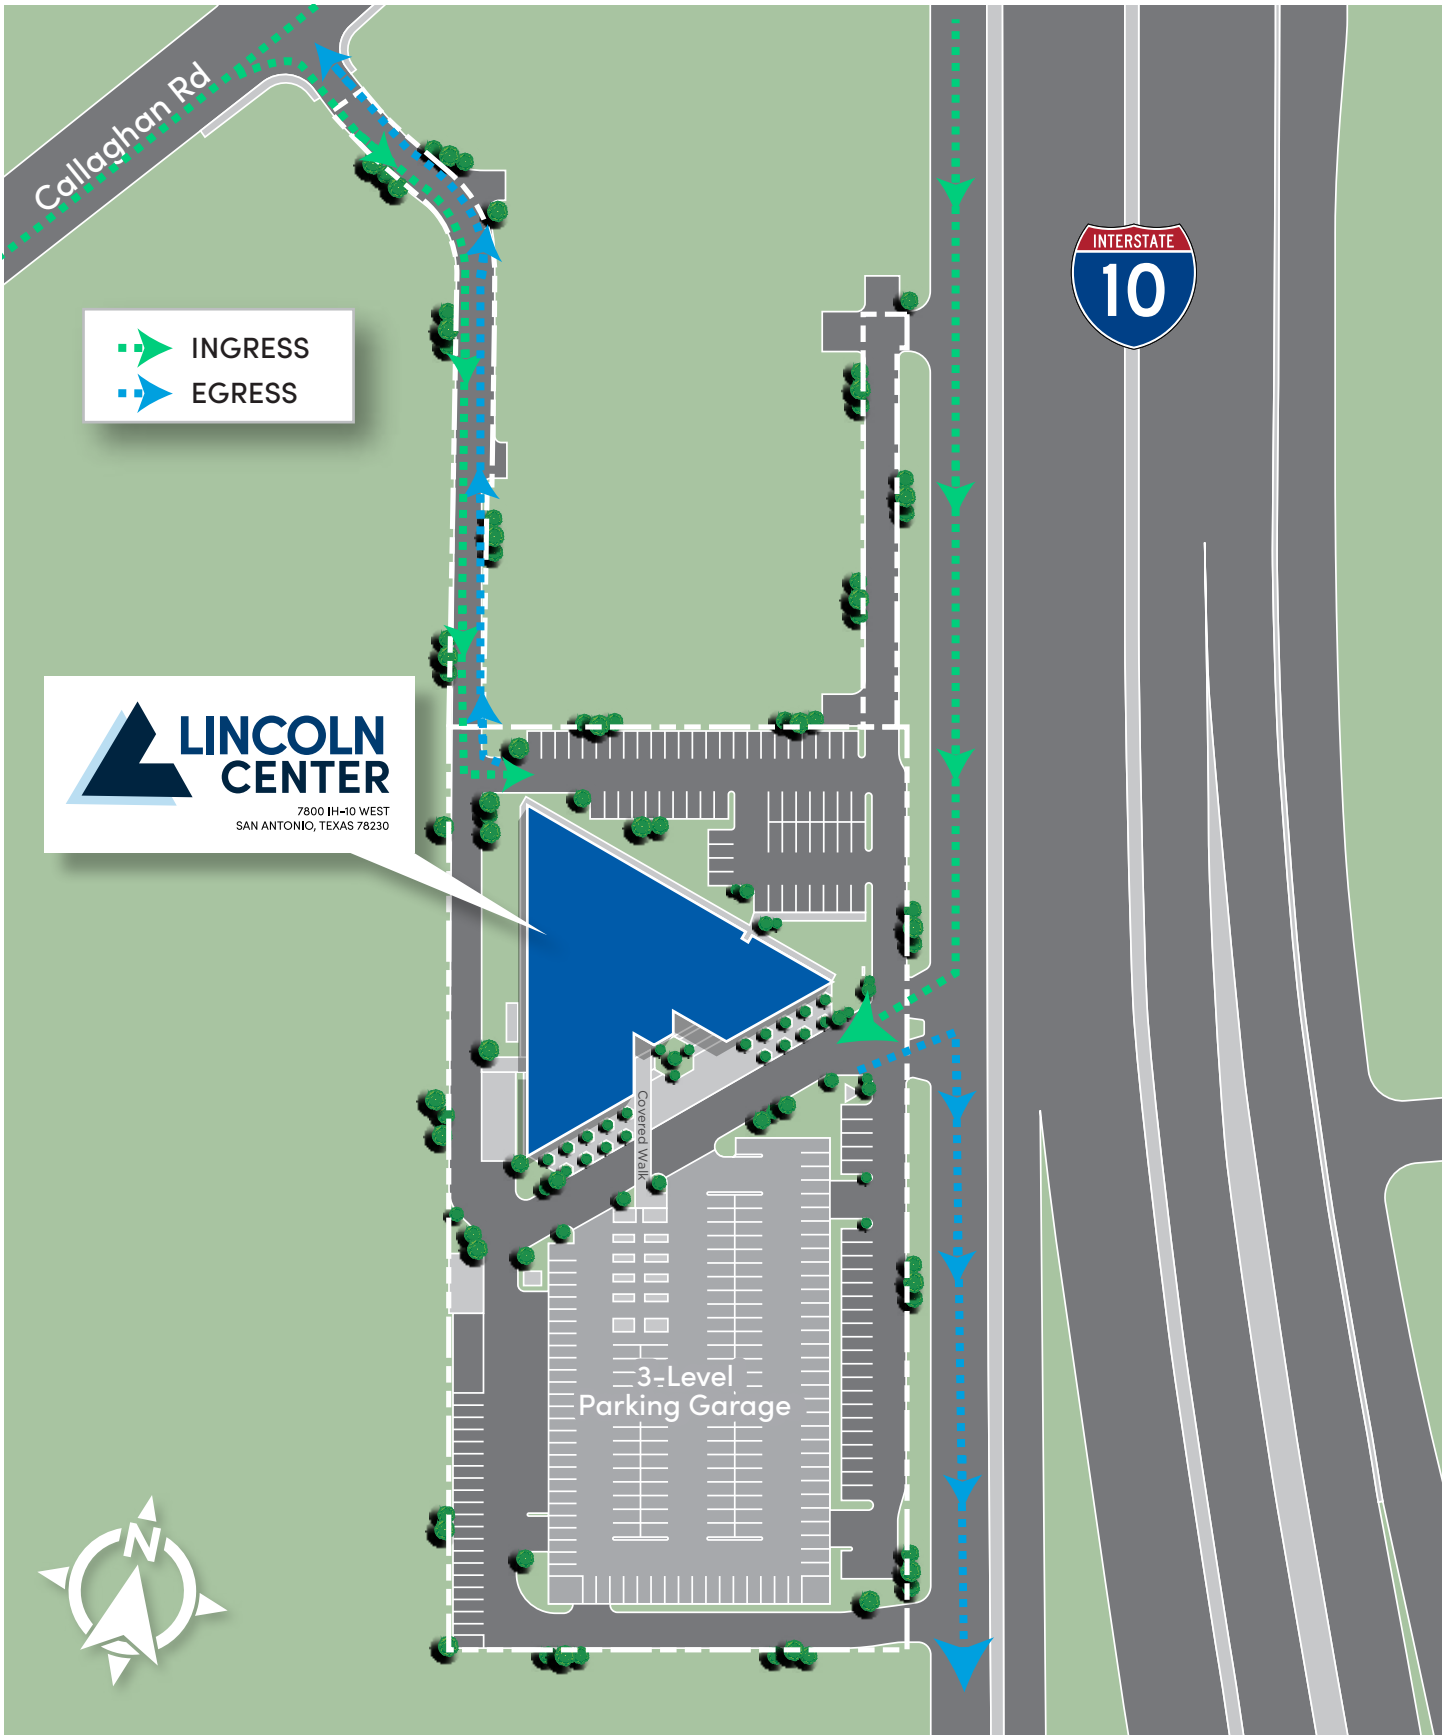

## ABOUT

Lincoln Center is an 8 eight story office building conveniently located on the I-10 corridor. The building provides move-in ready suites and impeccable access to loop 410, 1604 and the South Texas Medical Center.

## HIGHLIGHTS

- Convenient access to Loop 410, Loop 1604 and I-10
- Covered and surface parking available
- Janitorial service provided five nights a week
- Spec suites coming soon
- On-site Fresh Market, dry cleaning service, maintenance, as well as a community conference room
- 24-Hour access
- Building atrium
- Signage opportunities available
- Up to 9,674 SF available

# LEVEL 5

AVAILABLE  
FLOOR PLANS

7800 IH-10 WEST  
SAN ANTONIO, TEXAS 78230

**SITE PLAN / INGRESS-EGRESS**

**LINCOLN CENTER**  
7800 IH-10 WEST  
SAN ANTONIO, TEXAS 78230

## WHAT'S NEARBY? (1 Mile Radius)