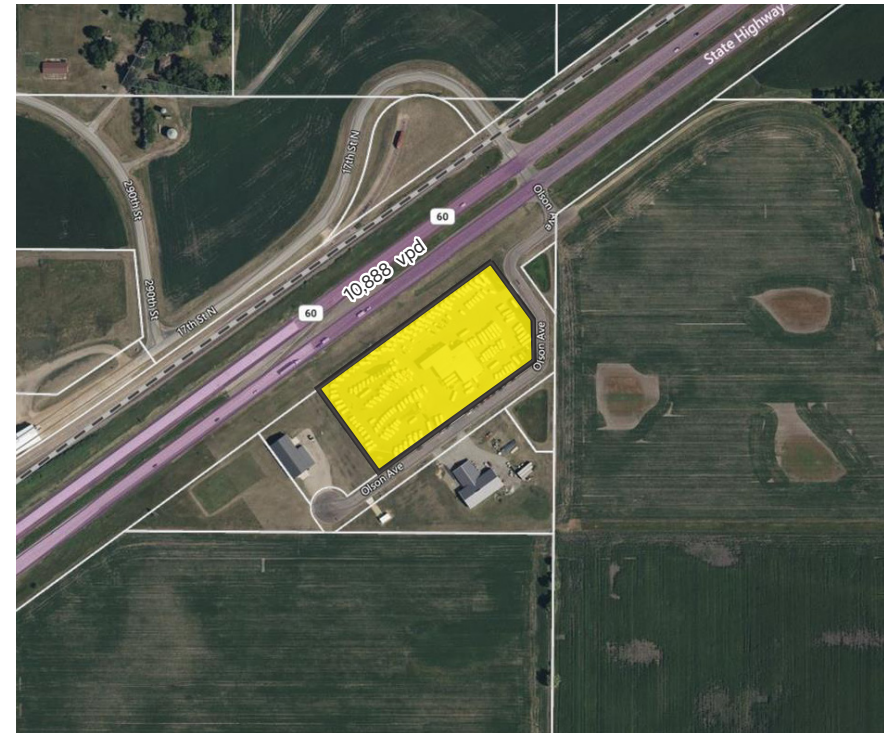

# 11,414 SF Building On 4.71 Acres

84601 Olson Dr | Madelia, MN 56062

[www.cbre.com](http://www.cbre.com)

# Property & Area Highlights

## Property Features

- Freestanding building
- 11,414 SF building on 4.71 acres
- PID: 17-550-0100
- Built in 2004
- Zoned Commercial
- 10,888 vpd on MN 60