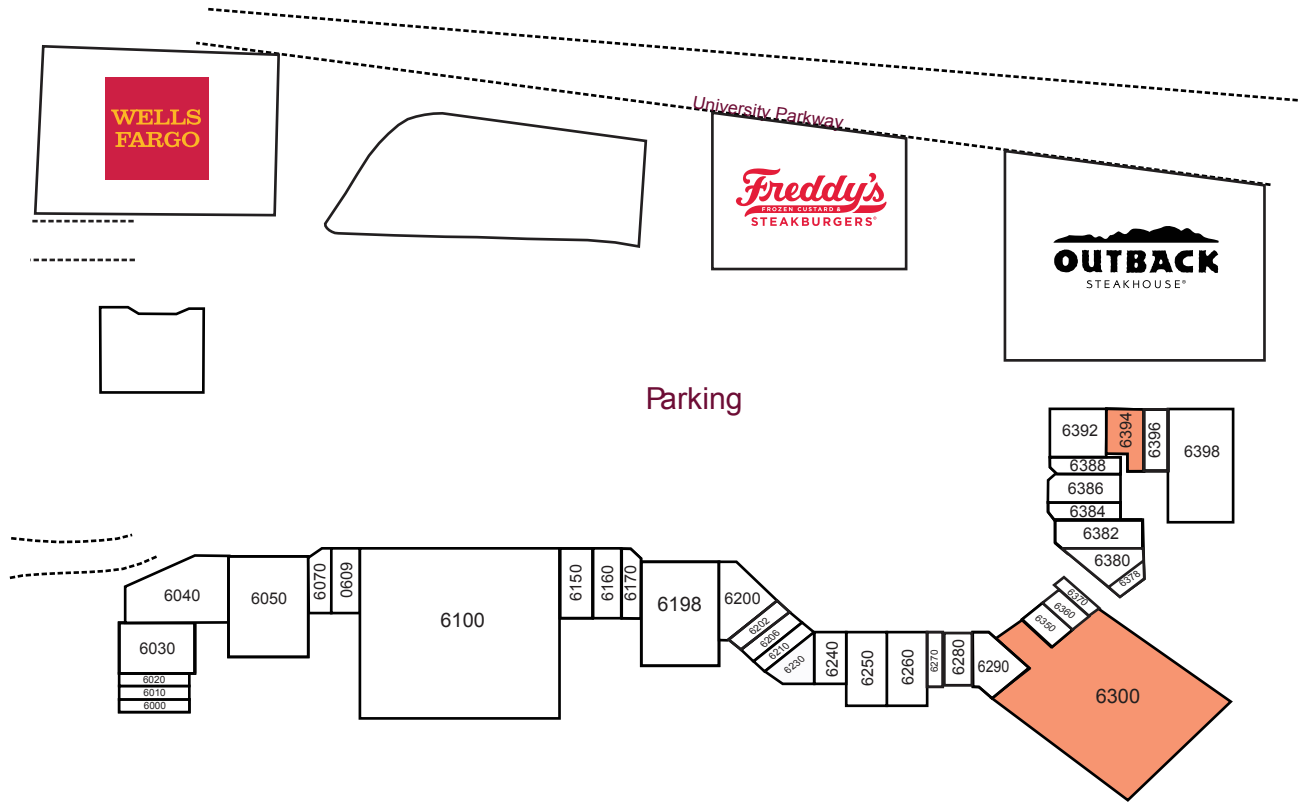

## University Pkwy & Lockwood Ridge Road

- Vacancies: 2,170 SF up to 30,000 SF
- GLA: 170,558 SF
- Convenient to US 41 & I-75
- Highly Visible from University Parkway and Lockwood Ridge
- Pass Throughs: \$4.18
- Ample Parking
- Easily Accessible

7321 Merchant Court,  
Sarasota, FL 34240

Ph. 941.907.9008  
Fax. 941.907.9755  
[www.oakmont.net](http://www.oakmont.net)

**PARKWAY COLLECTIONS**

UNIT	TENANT	AREA	UNIT	TENANT	AREA	UNIT	TENANT	AREA
6000	Jacks Donuts	975 SF	6200	Barber Shop	800 SF	6370	Regent Nails	1,780 SF
6010	J.M. Suverkrup DMD	975 SF	6202	Barber Shop	800 SF	6378	Yoga	1,431 SF
6020	J.M. Suverkrup DMD	975 SF	6206	Pharmedico Pharmacy	2,000 SF	6380	Ruthstan, Inc.	1,321 SF
6030	Lucky Spots	3,900 SF	6210	Family Petstore	1,050 SF	6382	Consignment Store	1,611 SF
6040	Mattresses & More	7,193 SF	6230	Family Petstore	3,335 SF	6384	Miracle Ear	1,468 SF
6050	Dollar Tree	10,033 SF	6240	Reynas Taqueria	3,272 SF	6386	Peach's	2,596 SF
6070	Divine Hair Creations	1,550 SF	6250	Escape Room	3,600 SF	6388	University Parkway Jewelers	1,468 SF
6090	Infuzion Restaurant	2,510 SF	6260	Reflex Dance & Yoga	3,600 SF	6392	Pino's Restaurant	3,562 SF
6100	Detwiler's Farm Market	44,665 SF	6270	Discount RX	996 SF	6394	Available	2,170 SF
6150	Cora Health Services	2,535 SF	6280	Coffee Shop	1,300 SF	6396	Cigar Cigars	2,000 SF
6160	Elements Massage	2,535 SF	6290	Indian Restaurant	3,235 SF	6398	DG Hardware	6,720 SF
6170	Brazilian Jiu Jitsu	1,573 SF	6300	Available	30,000 SF			
6198	The Sweat Box	10,000 SF	6350	Great Florida Insurance	1,034 SF			