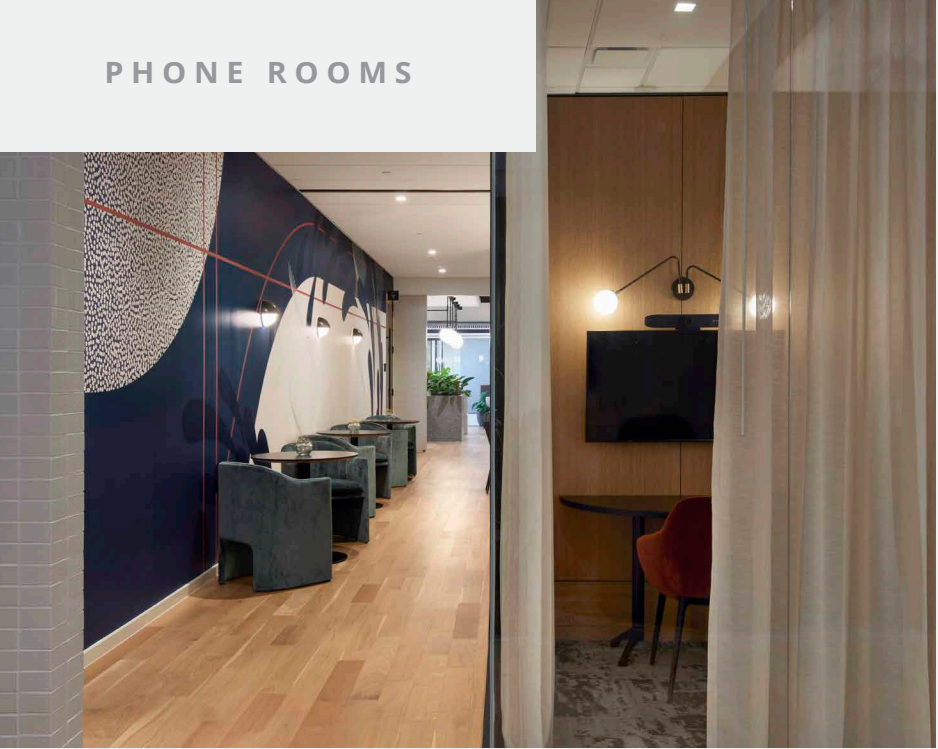

811 BARTON

A Modern Workplace
Thoughtfully Designed with
Wellness at its Core.

811 Barton offers a tenant amenity center designed to promote wellness, community, and productivity. Tenants can enjoy a fully equipped fitness center, secure bike storage, a private mother's room, and on-site showers - all supporting a healthy, balanced lifestyle.

LIBRARY EXTERIOR

PATIO

CONFERENCE ROOM

LIBRARY INTERIOR

PHONE ROOMS

FITNESS CENTER

MOTHER'S ROOM

BIKE STORAGE