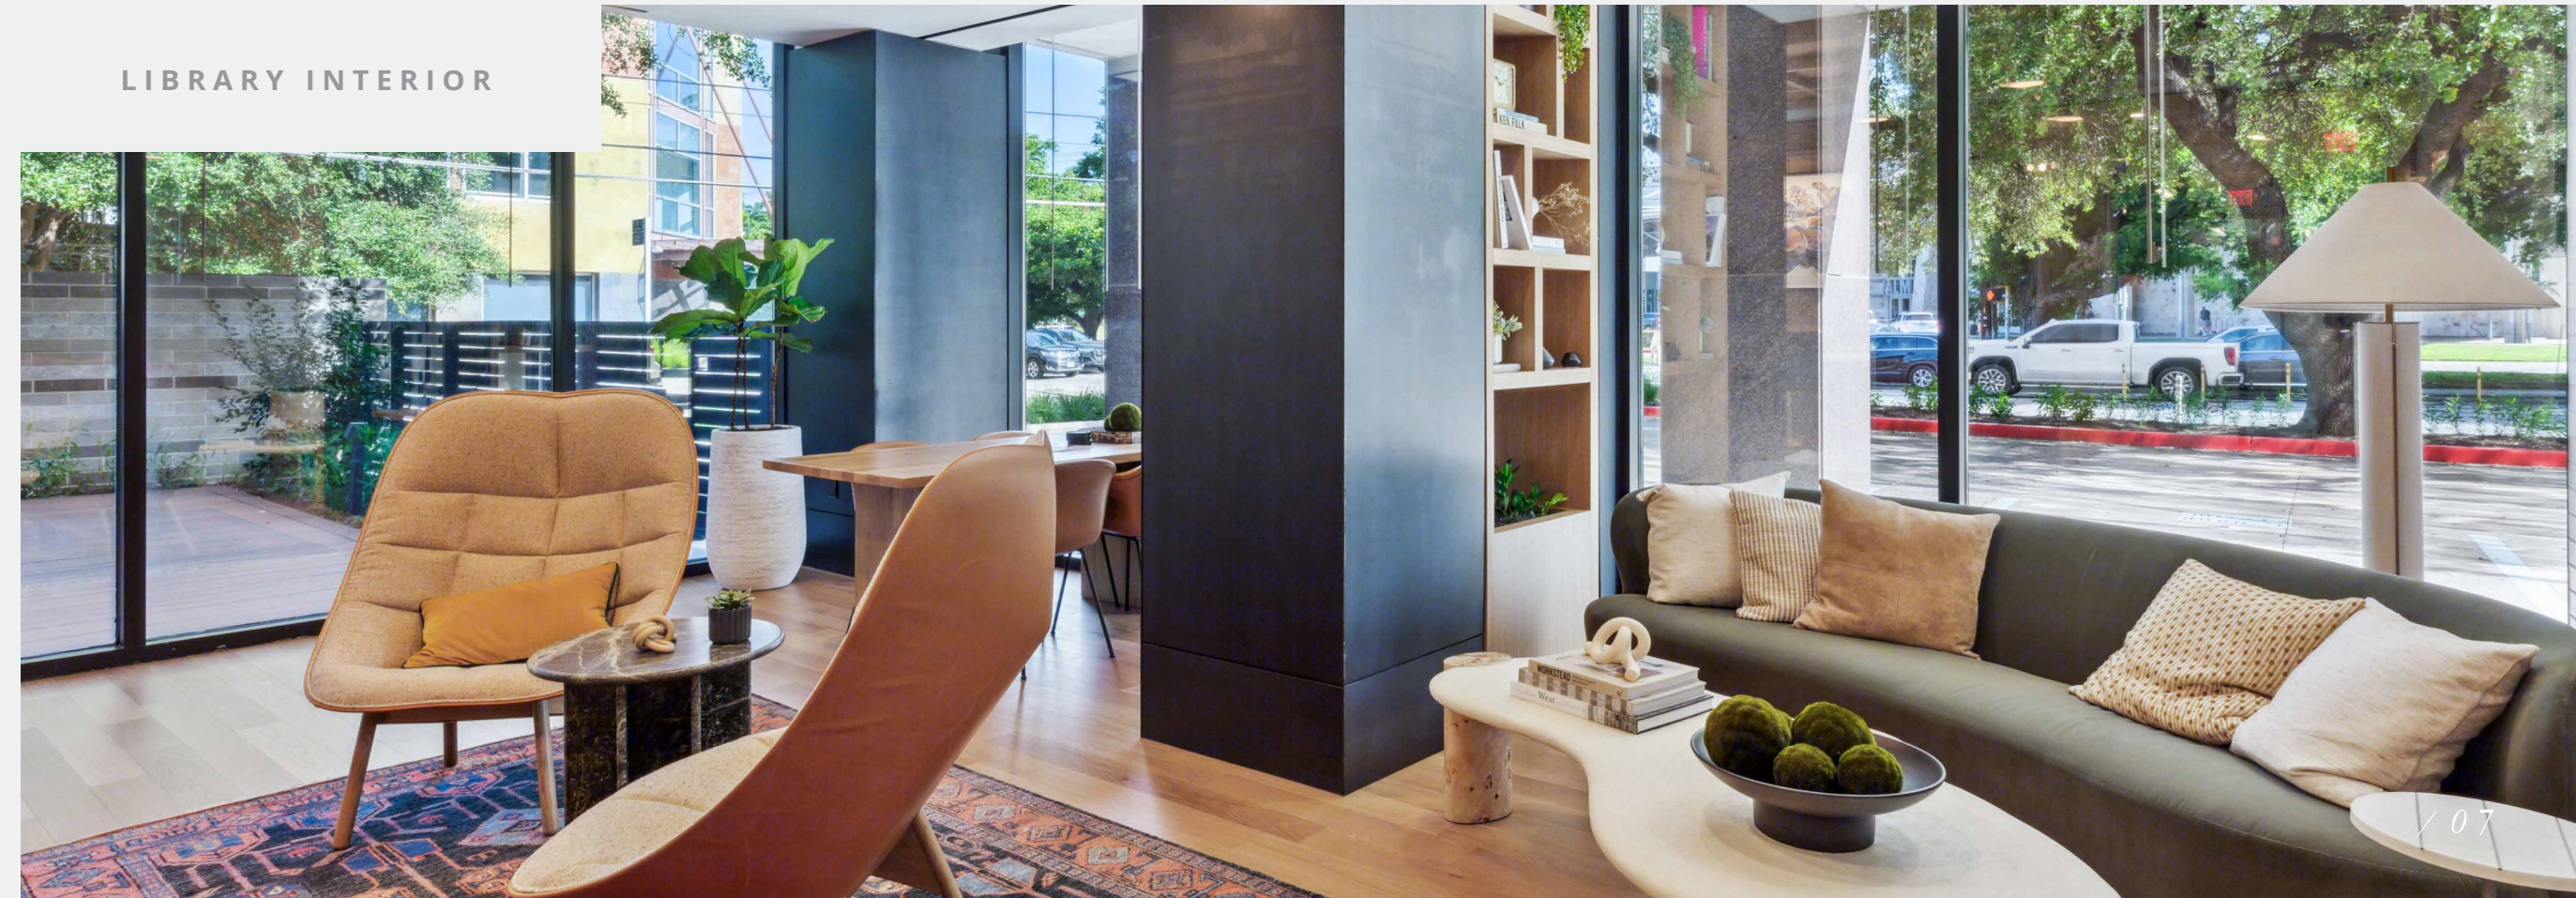

811 BARTON

A Modern Workplace
Thoughtfully Designed with
Wellness at its Core.

811 Barton offers a tenant amenity center designed to promote wellness, community, and productivity. Tenants can enjoy a fully equipped fitness center, secure bike storage, a private mother's room, and on-site showers - all supporting a healthy, balanced lifestyle.

LIBRARY EXTERIOR

PATIO

CONFERENCE ROOM

LIBRARY INTERIOR

PHONE ROOMS

FITNESS CENTER

MOTHER'S ROOM

BIKE STORAGE