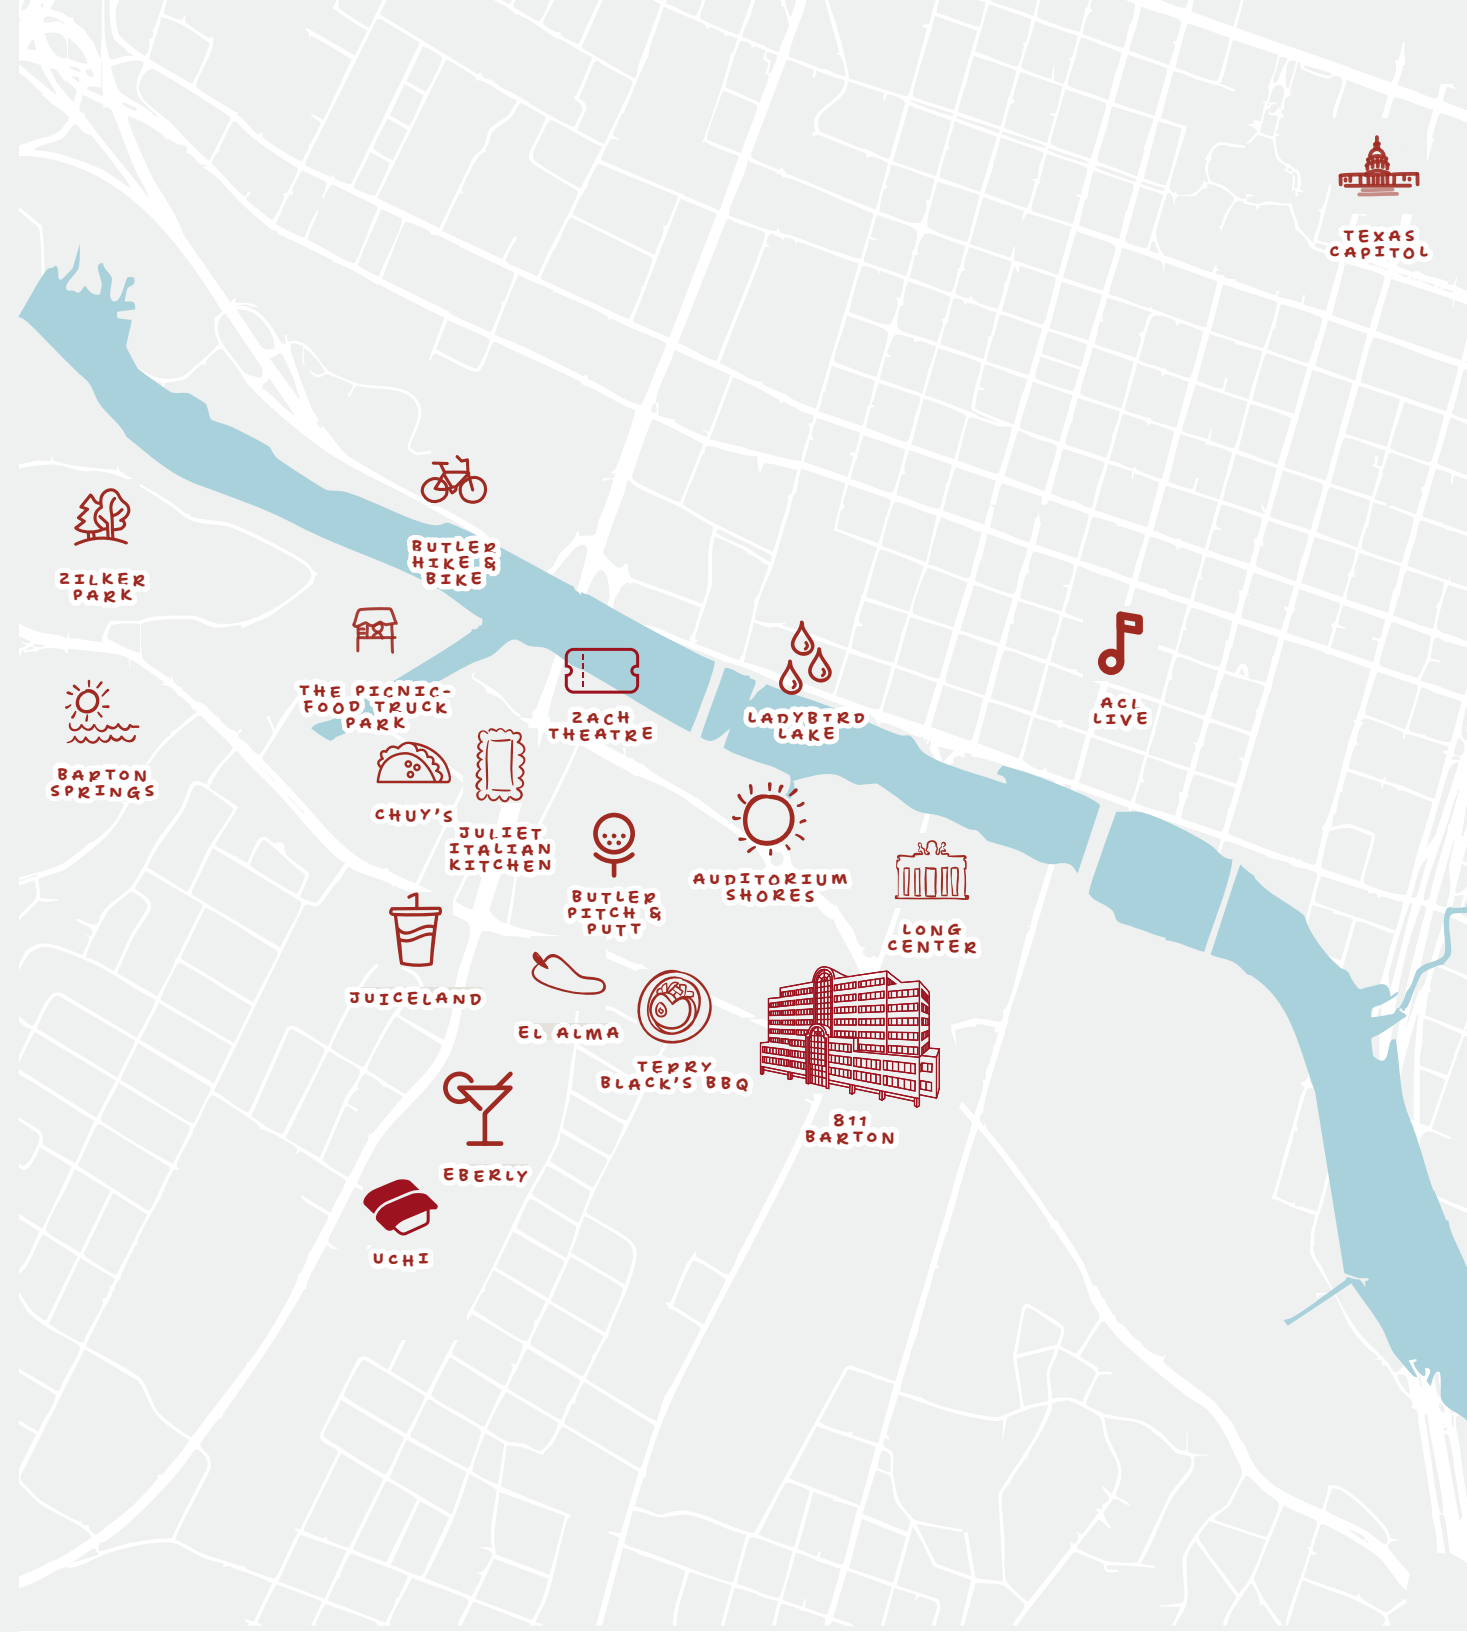

LIBRARY EXTERIOR

PATIO

CONFERENCE ROOM

LIBRARY INTERIOR

PHONE ROOMS

FITNESS CENTER

MOTHER'S ROOM

BIKE STORAGE

BARTON SPRINGS

LONG CENTER

ACL LIVE

STEPS FROM

Austin's Icons.

NEARBY BITES

- | | |
|----------------------|-----------------------|
| Chuy's | Terry Black's BBQ |
| Casa de Luz | Whataburger |
| Baby Acapulco | Elizabeth Street Cafe |
| JuiceLand | Freebirds |
| SquareRut Kava Bar | Thundercloud Subs |
| Juliette Ristoriante | Magnolia Cafe |
| House Wine | Bouldin Creek Cafe |
| Jack in the Box | Lucy's Fried Chicken |
| McDonald's | Sandy's Hamburgers |
| P. Terry's | Hopdoddy |
| El Alma | Homeslice Pizza |
| Uchi | Hey Cupcake! |
| Shake Shack | Gueros |
| Odd Duck | South Congress Cafe |
| Maudie's | Perla's Seafood |
| Ramen Tatsu-Ya | Lucky Robot |
| | Torchy's Tacos |

OUT & ABOUT STAY CLOSE

- | | |
|----------------------|--------------------------------|
| Hyatt Regency | Lady Bird Lake Hike/Bike Trail |
| Embassy Suites | Butler Pitch & Putt |
| Extended Stay | Zilker Park |
| Austin Motel | Barton Springs |
| Hotel San Jose | Butler Park |
| South Congress Hotel | |
| Saint Cecilia | |
| JW Marriott | |
| Hampton Inn & Suites | |
| Courtyard Austin | |
| Four Seasons | |

 Transwestern **BARINGS**