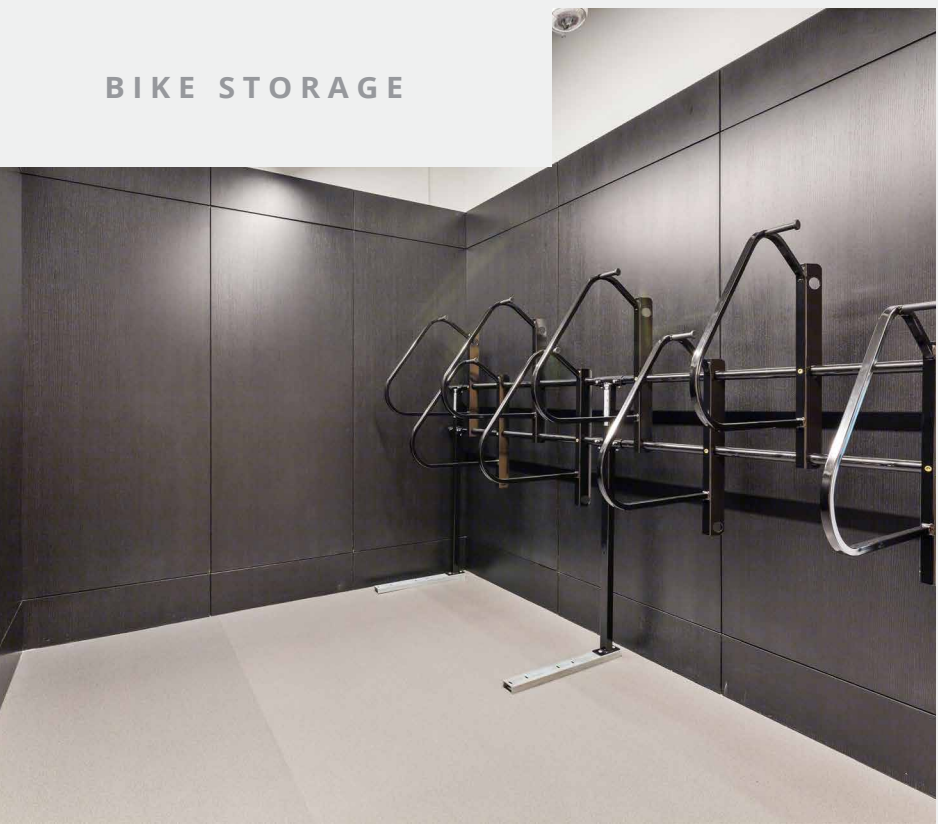

811 BARTON

A Modern Workplace
Thoughtfully Designed with
Wellness at its Core.

811 Barton offers a tenant amenity center designed to promote wellness, community, and productivity. Tenants can enjoy a fully equipped fitness center, secure bike storage, a private mother's room, and on-site showers - all supporting a healthy, balanced lifestyle.

LIBRARY EXTERIOR

PATIO

CONFERENCE ROOM

LIBRARY INTERIOR

PHONE ROOMS

FITNESS CENTER

MOTHER'S ROOM

BIKE STORAGE