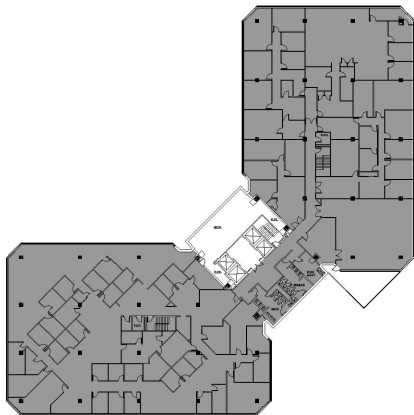

Space available from
1,390 SF to 25,069 SF

BUILDING KEY
NO SCALE

517-903-EYDE (3933)