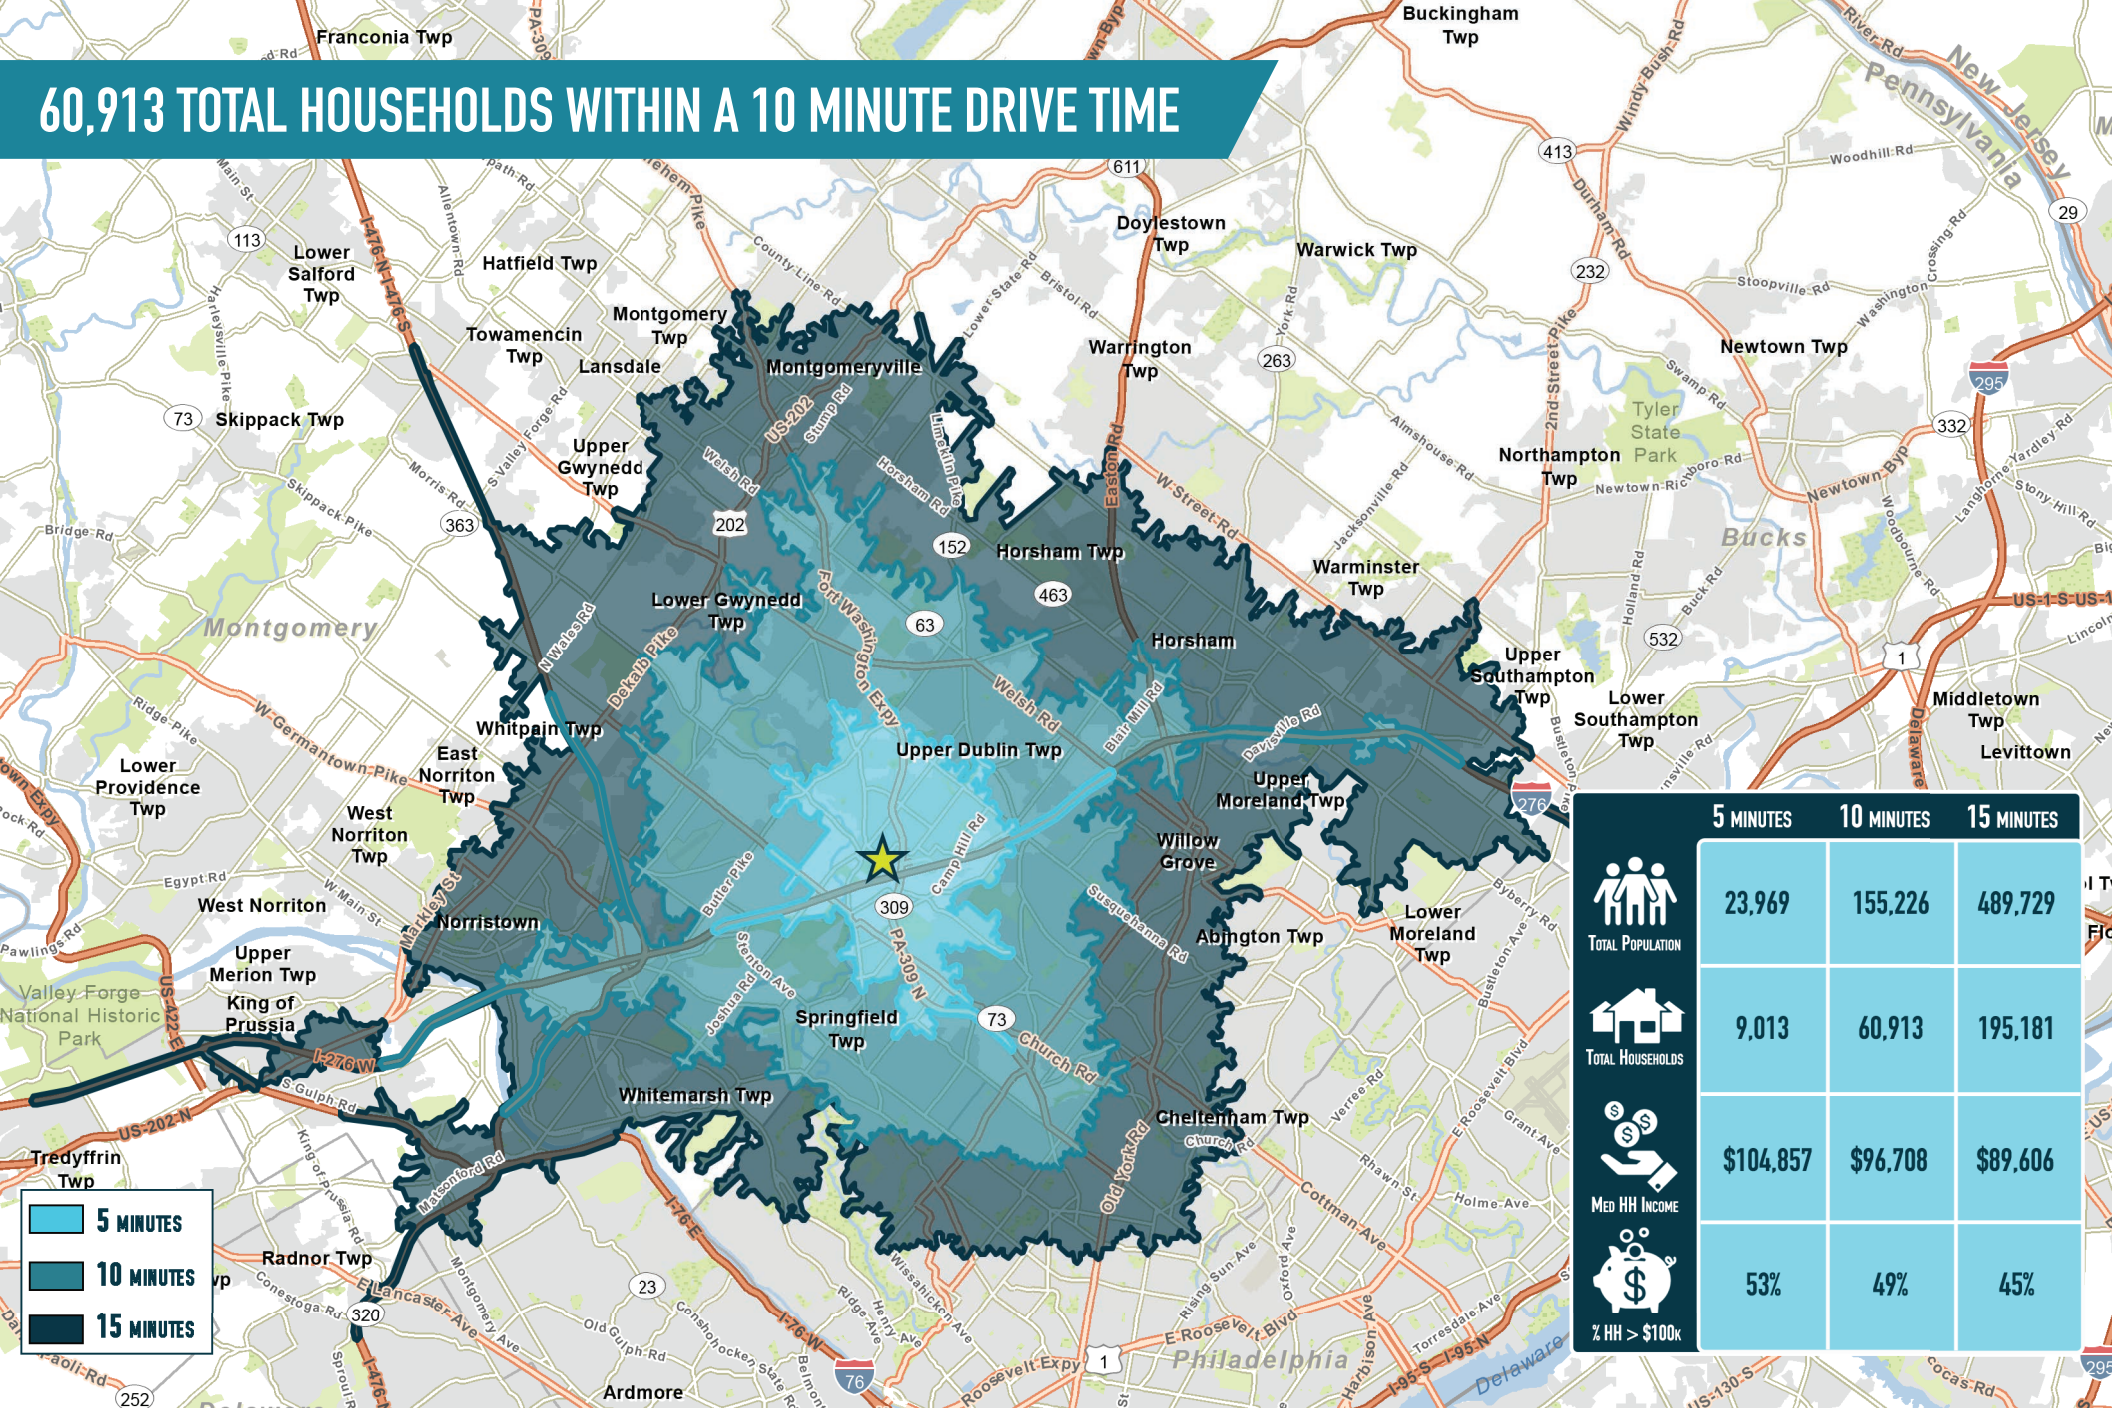

60,913 TOTAL HOUSEHOLDS WITHIN A 10 MINUTE DRIVE TIME

475 PENNSYLVANIA AVENUE
FORT WASHINGTON, PA

www.metrocommercial.com