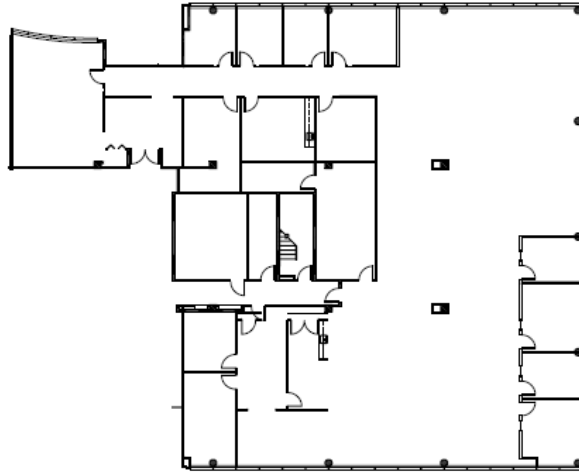

AVAILABLE FLOOR PLANS (CONTINUED)

SOUTH BUILDING

Suite	SF
100 South	5,000-10,195
110 South	1,995
201 South	2,367
211 South	2,298
314 South	1,725

100 South