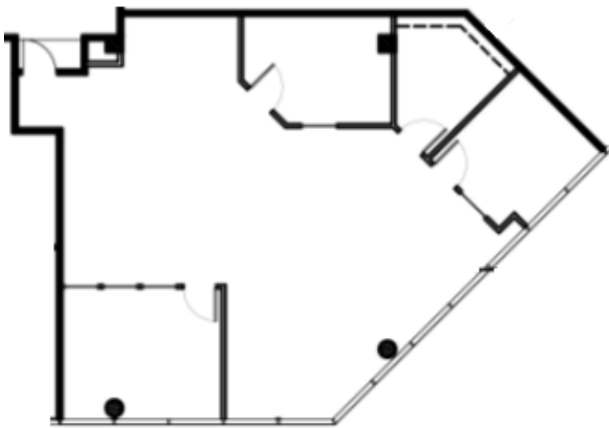

## AVAILABLE FLOOR PLANS

### NORTH BUILDING

Suite	SF
115 North	2,168 rsf
210 North	1,758 rsf
212 North	1,818 rsf

115 North

210 North

212 North

**FOR LEASING INFORMATION, PLEASE CONTACT:**

KENT WALKER | (770) 530-0896  
KENTWALKER@AMERICANCAPITALPROPERTIESLLC.COM