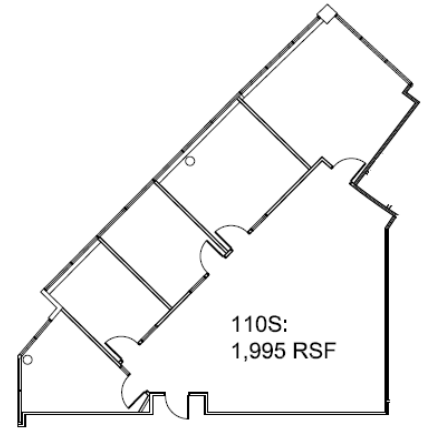

AVAILABLE FLOOR PLANS (CONTINUED)

SOUTH BUILDING

Suite	SF
100 South	5,000-10,195
110 South	1,995
201 South	2,367
211 South	2,298
314 South	1,725

110 South

FOR LEASING INFORMATION, PLEASE CONTACT:

KENT WALKER | (770) 530-0896
KENTWALKER@AMERICANCAPITALPROPERTIESLLC.COM

FOR OTHER AVAILABILITY, VISIT US AT WWW.ACP-SE.COM