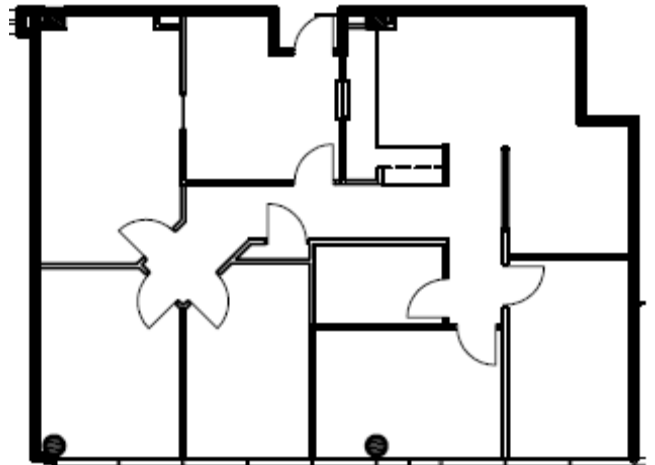

## AVAILABLE FLOOR PLANS

### NORTH BUILDING

Suite	SF
115 North	2,168 rsf
210 North	1,758 rsf
212 North	1,818 rsf

115 North

210 North

212 North

**FOR LEASING INFORMATION, PLEASE CONTACT:**

KENT WALKER | (770) 530-0896  
KENTWALKER@AMERICANCAPITALPROPERTIESLLC.COM