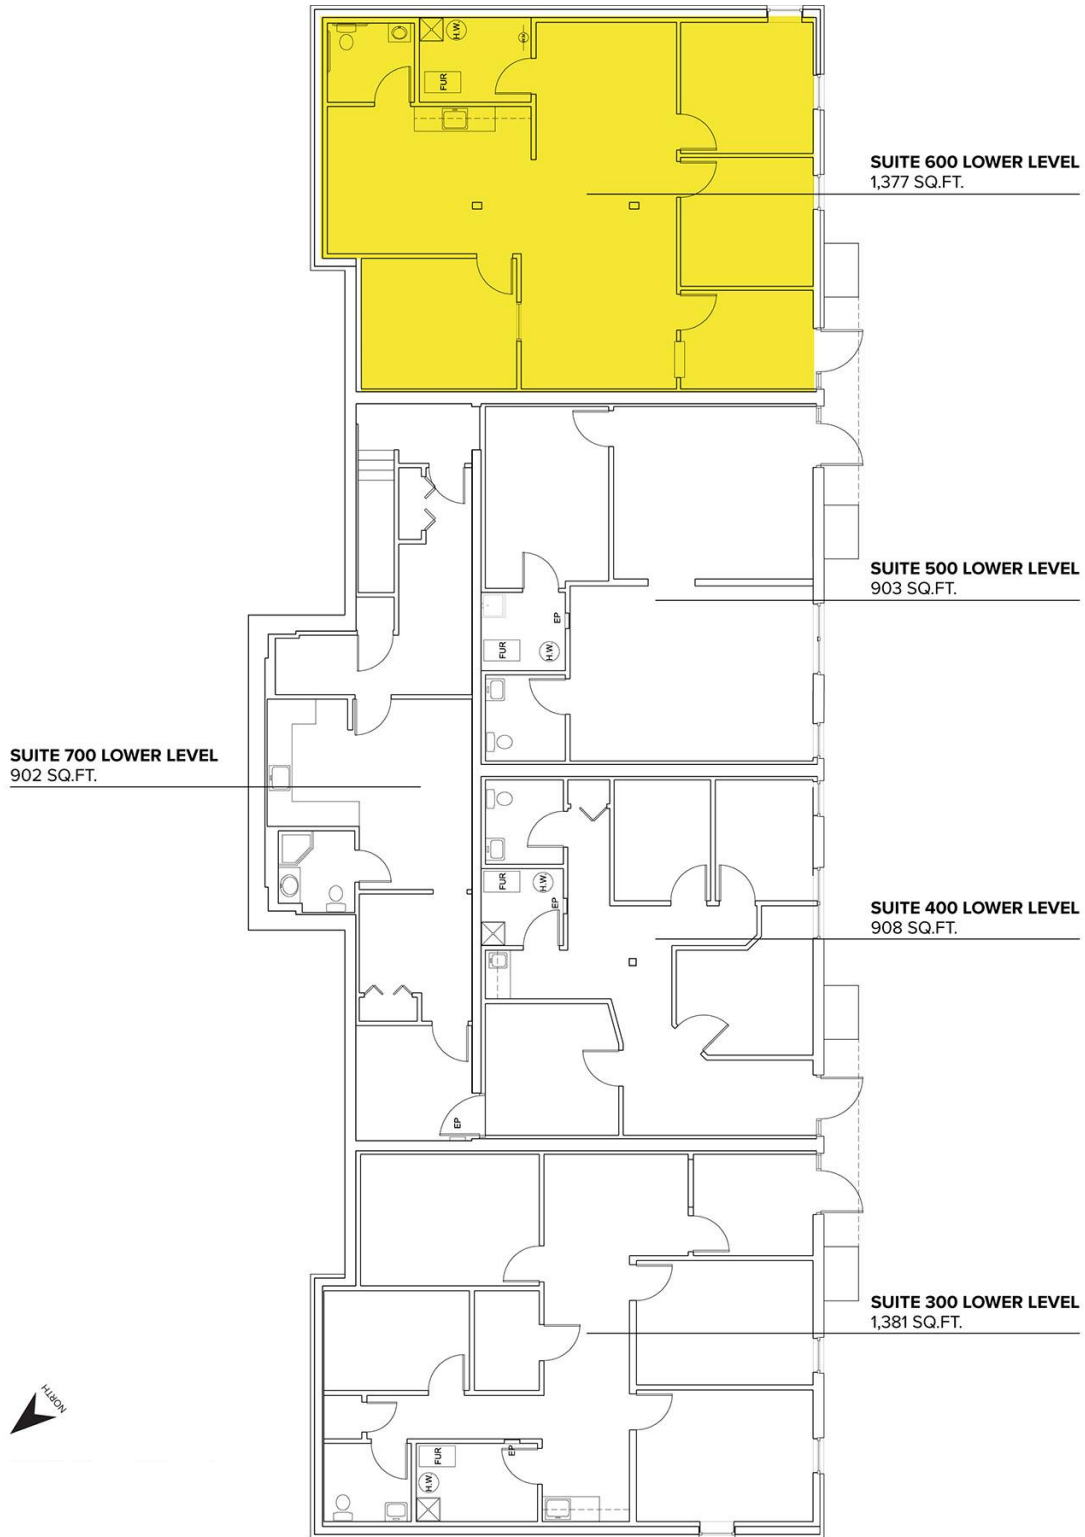

SIGNATURE ASSOCIATES
One Towne Square, Suite 1200
Southfield, MI 48076
www.signatureassociates.com

2000 - 2160 Grand River Annex – Brighton, Michigan

Office For Lease

1,248 – 5,788
Square Feet
AVAILABLE

Floor Plan – 2000 Grand River Annex First Floor

Office For Lease

1,248 – 5,788
Square Feet
AVAILABLE

Floor Plan – 2000 Grand River Annex Lower Level

For more information, please contact:

JASON STOUGH

(248) 948 4180

jstough@signatureassociates.com

SIGNATURE ASSOCIATES

One Towne Square, Suite 1200

Southfield, MI 48076

www.signatureassociates.com

2000 - 2160 Grand River Annex – Brighton, Michigan

Office For Lease

1,248 – 5,788
Square Feet
AVAILABLE

Floor Plan – 2040 Grand River Annex

Office For Lease

1,248 – 5,788
Square Feet
AVAILABLE

Floor Plan – 2100 Grand River Annex

FIRST FLOOR AS-BUILT FLOOR PLAN

9,470 GROSS SQ.FT.
4,757 FIRST FLOOR SQ.FT.

LOWER LEVEL AS-BUILT FLOOR PLAN

9,470 GROSS SQ.FT.
4,713 LOWER LEVEL SQ.FT.