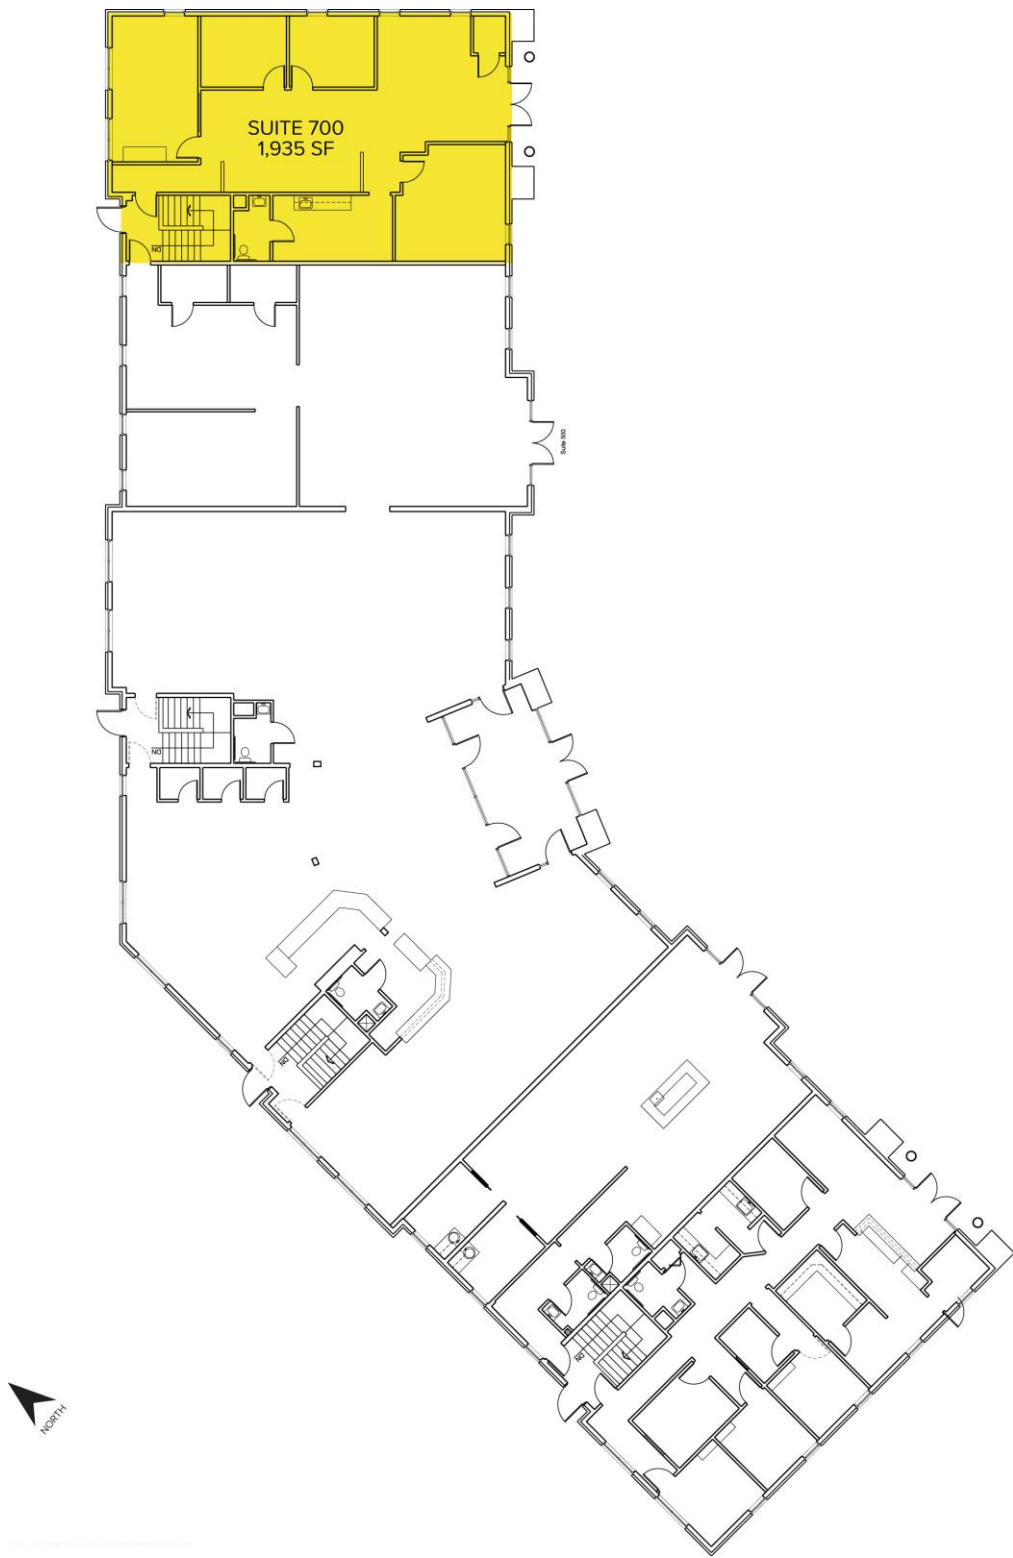

Office For Lease

1,248 – 5,788
Square Feet
AVAILABLE

Floor Plan – 2100 Grand River Annex

FIRST FLOOR AS-BUILT FLOOR PLAN

9,470 GROSS SQ.FT.
4,757 FIRST FLOOR SQ.FT.

LOWER LEVEL AS-BUILT FLOOR PLAN

9,470 GROSS SQ.FT.
4,713 LOWER LEVEL SQ.FT.

2000 - 2160 Grand River Annex – Brighton, Michigan

Office For Lease

1,248 – 5,788
Square Feet
AVAILABLE

Floor Plan – 2120 Grand River Annex

For more information, please contact:
JASON STOUGH
(248) 948 4180
jstough@signatureassociates.com