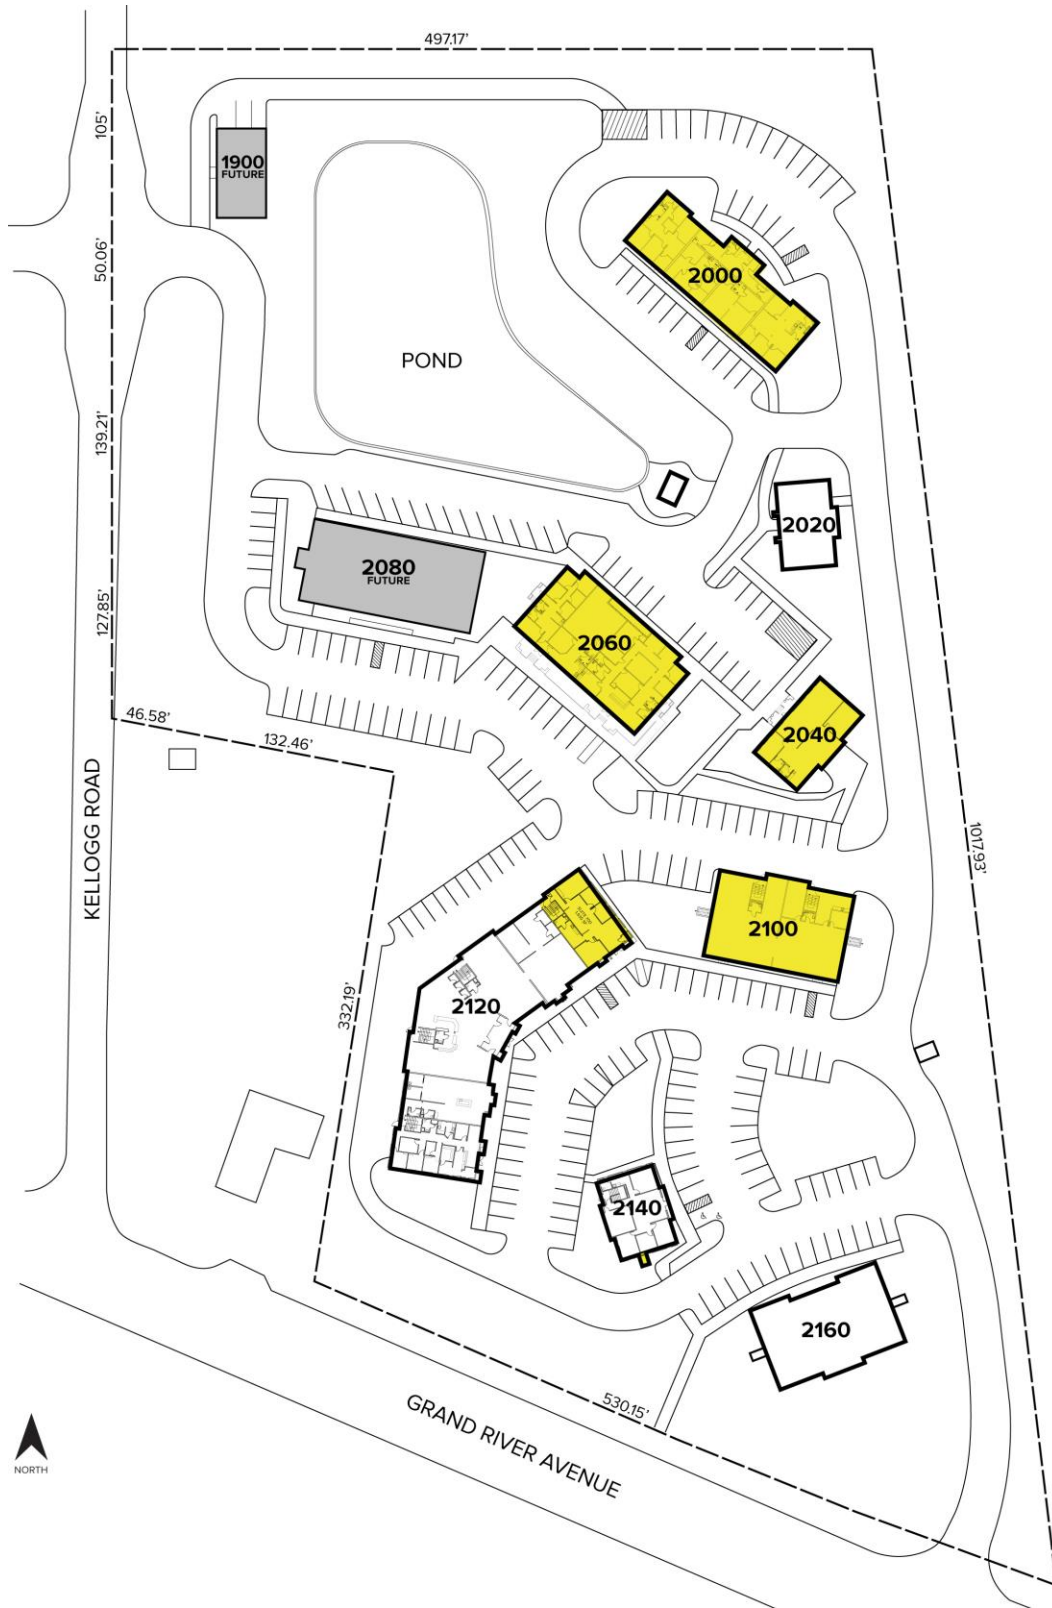

2000 - 2160 GRAND RIVER ANNEX BRIGHTON, MICHIGAN

**SIGNATURE
ASSOCIATES**
KNOW SIGNATURE | KNOW RESULTS

OFFICE FOR LEASE

1,248 – 5,788 Square Feet Available

PROPERTY FEATURES

- 1,248 – 5,788 square feet available
- Move in ready office and retail opportunities
- Various layouts and sizes available
- Building and main road monument signage available
- Neighborhood Service District Zoning
- Great location in a well-maintained office park on Grand River Avenue
- Lease Rate: \$18.00/sq. ft. MG

2000 - 2160 Grand River Annex – Brighton, Michigan

Office For Lease

1,248 – 5,788
Square Feet
AVAILABLE

Site Plan

For more information, please contact:

JASON STOUGH
(248) 948 4180
jstough@signatureassociates.com

SIGNATURE ASSOCIATES
One Towne Square, Suite 1200
Southfield, MI 48076
www.signatureassociates.com

2000 - 2160 Grand River Annex – Brighton, Michigan

Office For Lease

1,248 – 5,788
Square Feet
AVAILABLE

Floor Plan – 2000 Grand River Annex First Floor

Office For Lease

1,248 – 5,788
Square Feet
AVAILABLE

Floor Plan – 2000 Grand River Annex Lower Level

For more information, please contact:

JASON STOUGH

(248) 948 4180

jstough@signatureassociates.com

SIGNATURE ASSOCIATES