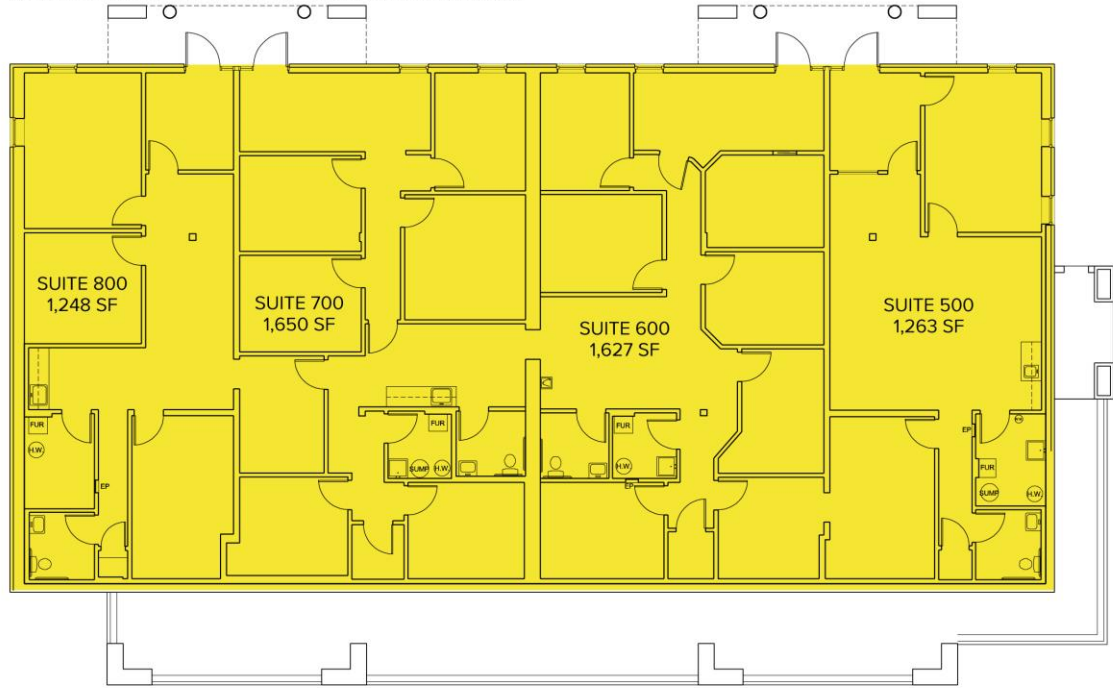

FIRST FLOOR AS-BUILT FLOOR PLAN

4,550 GROSS SQ.FT.

2,306 FIRST FLOOR SQ.FT.

For more information, please contact:

JASON STOUGH

(248) 948 4180

jstough@signatureassociates.com

SIGNATURE ASSOCIATES

One Towne Square, Suite 1200

Southfield, MI 48076

www.signatureassociates.com

2000 - 2160 Grand River Annex – Brighton, Michigan

Office For Lease

1,248 – 5,788
Square Feet
AVAILABLE

Floor Plan – 2060 Grand River Annex

FIRST FLOOR AS-BUILT FLOOR PLAN
11,892 GROSS SQ.FT.
6,104 FIRST FLOOR SQ.FT.

LOWER LEVEL AS-BUILT FLOOR PLAN
11,892 GROSS SQ.FT.
5,788 LOWER LEVEL SQ.FT. (1,263 - 5,788 SQ.FT. AVAILABLE)

For more information, please contact:

Office For Lease

1,248 – 5,788
Square Feet
AVAILABLE

Floor Plan – 2100 Grand River Annex

FIRST FLOOR AS-BUILT FLOOR PLAN

9,470 GROSS SQ.FT.
4,757 FIRST FLOOR SQ.FT.

LOWER LEVEL AS-BUILT FLOOR PLAN

9,470 GROSS SQ.FT.
4,713 LOWER LEVEL SQ.FT.