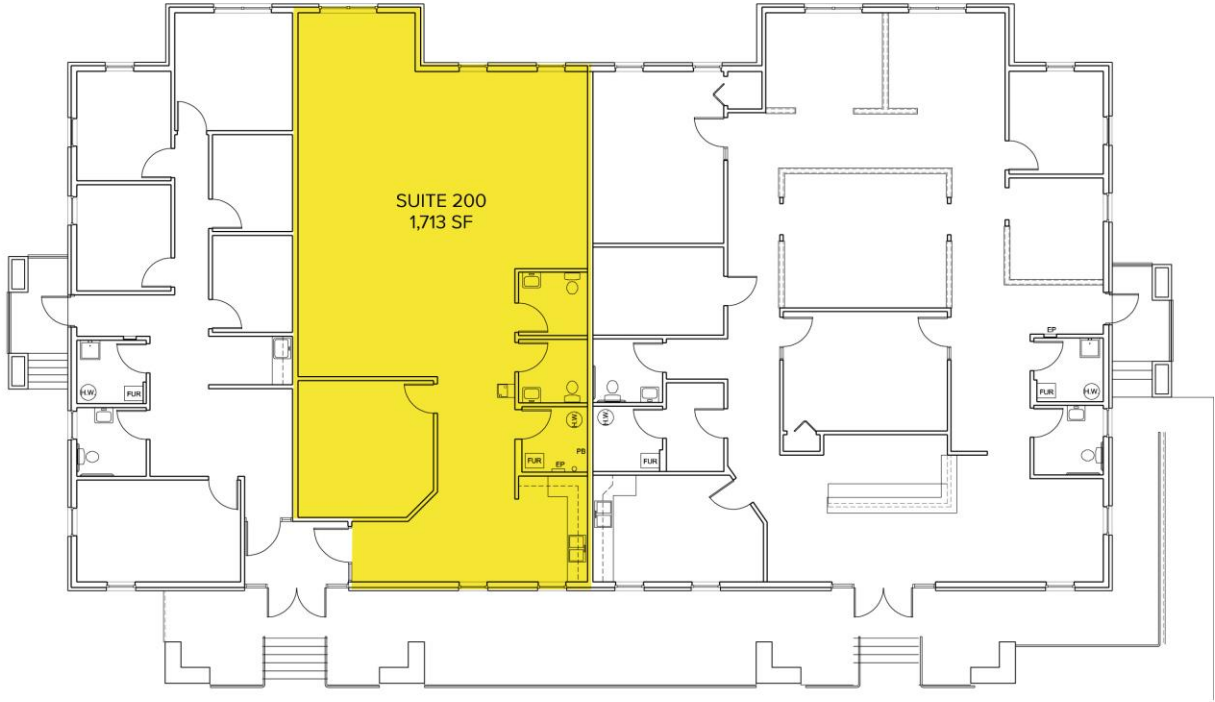

One Towne Square, Suite 1200

Southfield, MI 48076

www.signatureassociates.com

2000 - 2160 Grand River Annex – Brighton, Michigan

Office For Lease

1,248 – 5,788
Square Feet
AVAILABLE

Floor Plan – 2060 Grand River Annex

FIRST FLOOR AS-BUILT FLOOR PLAN
11,892 GROSS SQ.FT.
6,104 FIRST FLOOR SQ.FT.

LOWER LEVEL AS-BUILT FLOOR PLAN
11,892 GROSS SQ.FT.
5,788 LOWER LEVEL SQ.FT. (1,263 - 5,788 SQ.FT. AVAILABLE)

For more information, please contact:

Office For Lease

1,248 – 5,788
Square Feet
AVAILABLE

Floor Plan – 2100 Grand River Annex

FIRST FLOOR AS-BUILT FLOOR PLAN

9,470 GROSS SQ.FT.
4,757 FIRST FLOOR SQ.FT.

LOWER LEVEL AS-BUILT FLOOR PLAN

9,470 GROSS SQ.FT.
4,713 LOWER LEVEL SQ.FT.