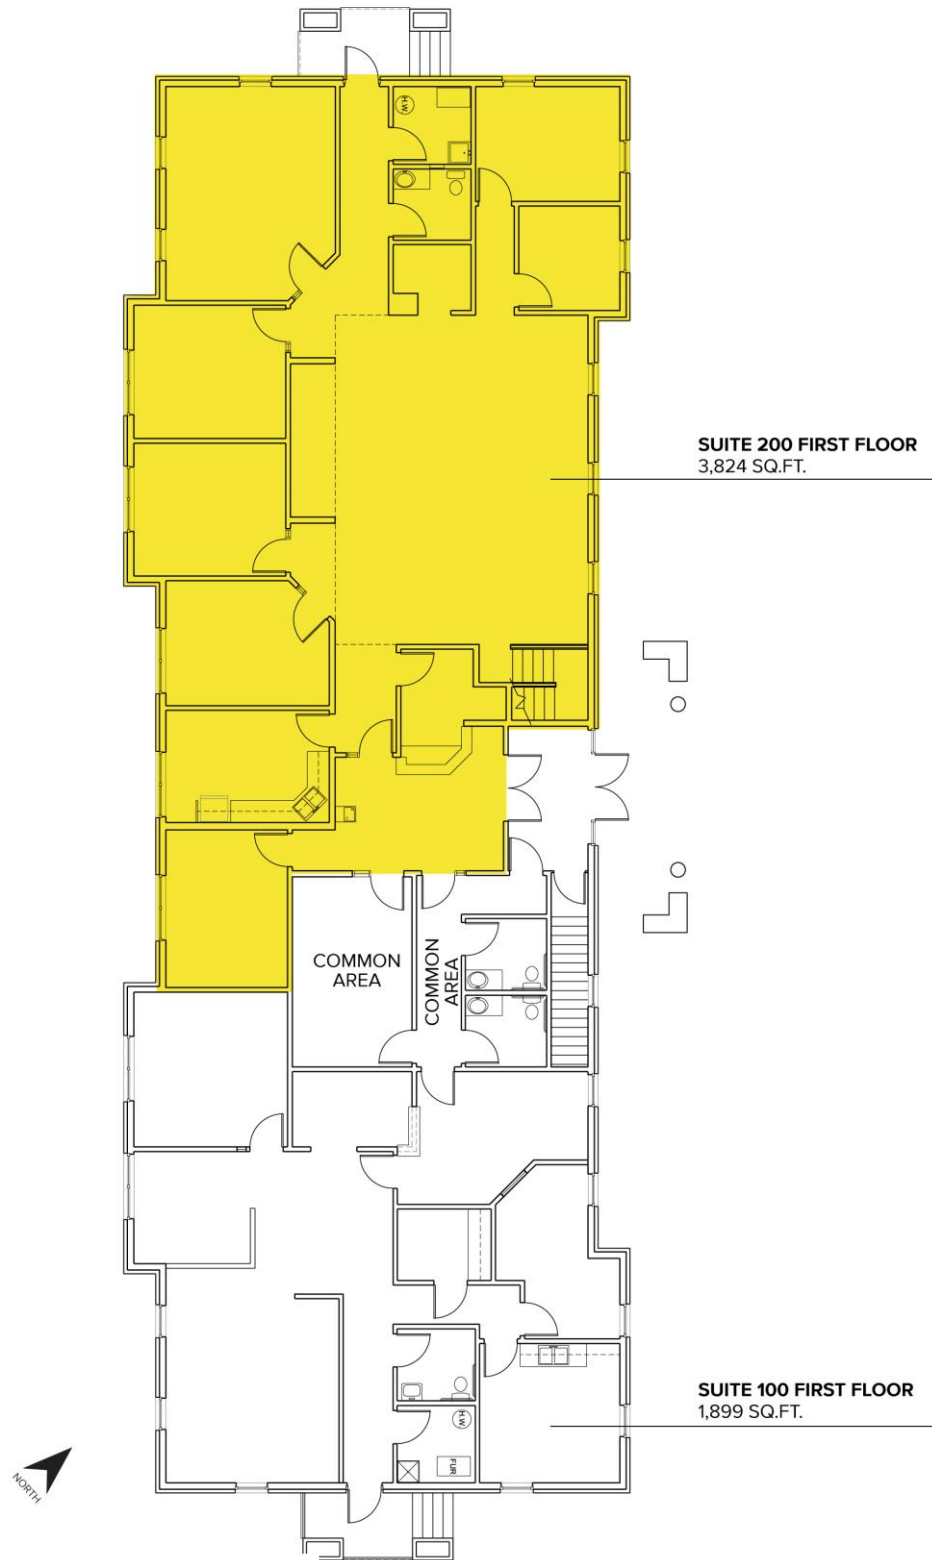

2000 - 2160 GRAND RIVER ANNEX BRIGHTON, MICHIGAN

**SIGNATURE
ASSOCIATES**
KNOW SIGNATURE | KNOW RESULTS

OFFICE FOR LEASE

1,248 – 5,788 Square Feet Available

PROPERTY FEATURES

- 1,248 – 5,788 square feet available
- Move in ready office and retail opportunities
- Various layouts and sizes available
- Building and main road monument signage available
- Neighborhood Service District Zoning
- Great location in a well-maintained office park on Grand River Avenue
- Lease Rate: \$18.00/sq. ft. MG

2000 - 2160 Grand River Annex – Brighton, Michigan

Office For Lease

1,248 – 5,788
Square Feet
AVAILABLE

Site Plan

For more information, please contact:

JASON STOUGH
(248) 948 4180
jstough@signatureassociates.com

SIGNATURE ASSOCIATES
One Towne Square, Suite 1200
Southfield, MI 48076
www.signatureassociates.com

2000 - 2160 Grand River Annex – Brighton, Michigan

Office For Lease

1,248 – 5,788
Square Feet
AVAILABLE

Floor Plan – 2000 Grand River Annex First Floor

Office For Lease

1,248 – 5,788
Square Feet
AVAILABLE

Floor Plan – 2000 Grand River Annex Lower Level

For more information, please contact:

JASON STOUGH

(248) 948 4180

jstough@signatureassociates.com

SIGNATURE ASSOCIATES