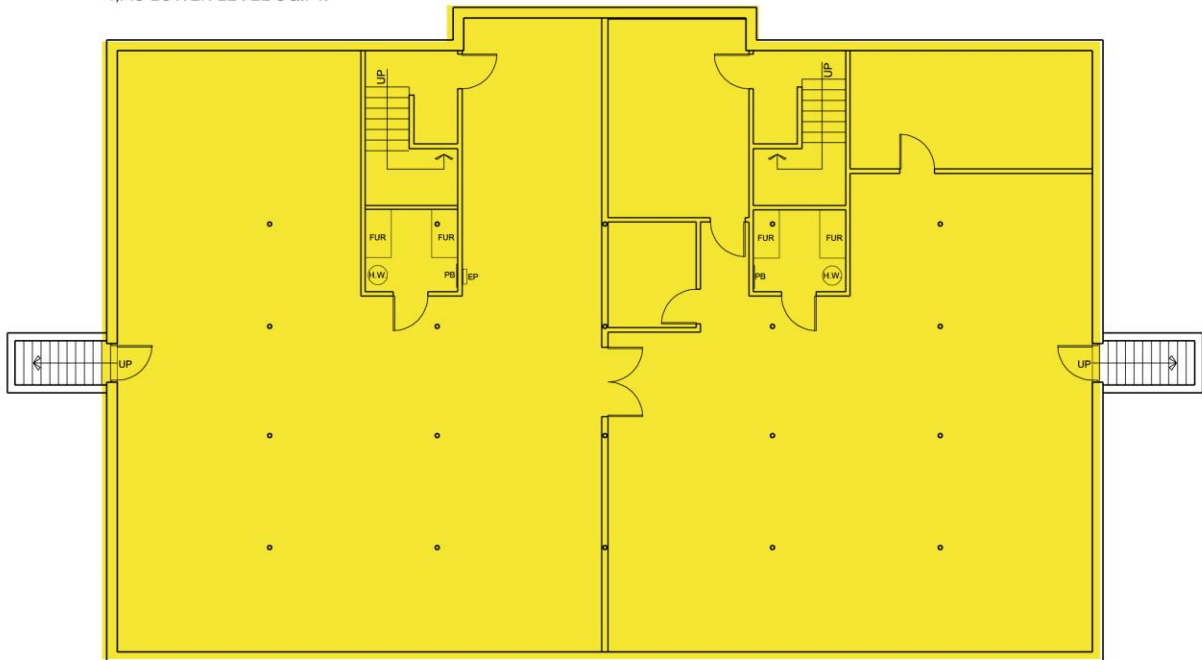

Office For Lease

1,248 – 5,788
Square Feet
AVAILABLE

Floor Plan – 2100 Grand River Annex

FIRST FLOOR AS-BUILT FLOOR PLAN

9,470 GROSS SQ.FT.
4,757 FIRST FLOOR SQ.FT.

LOWER LEVEL AS-BUILT FLOOR PLAN

9,470 GROSS SQ.FT.
4,713 LOWER LEVEL SQ.FT.