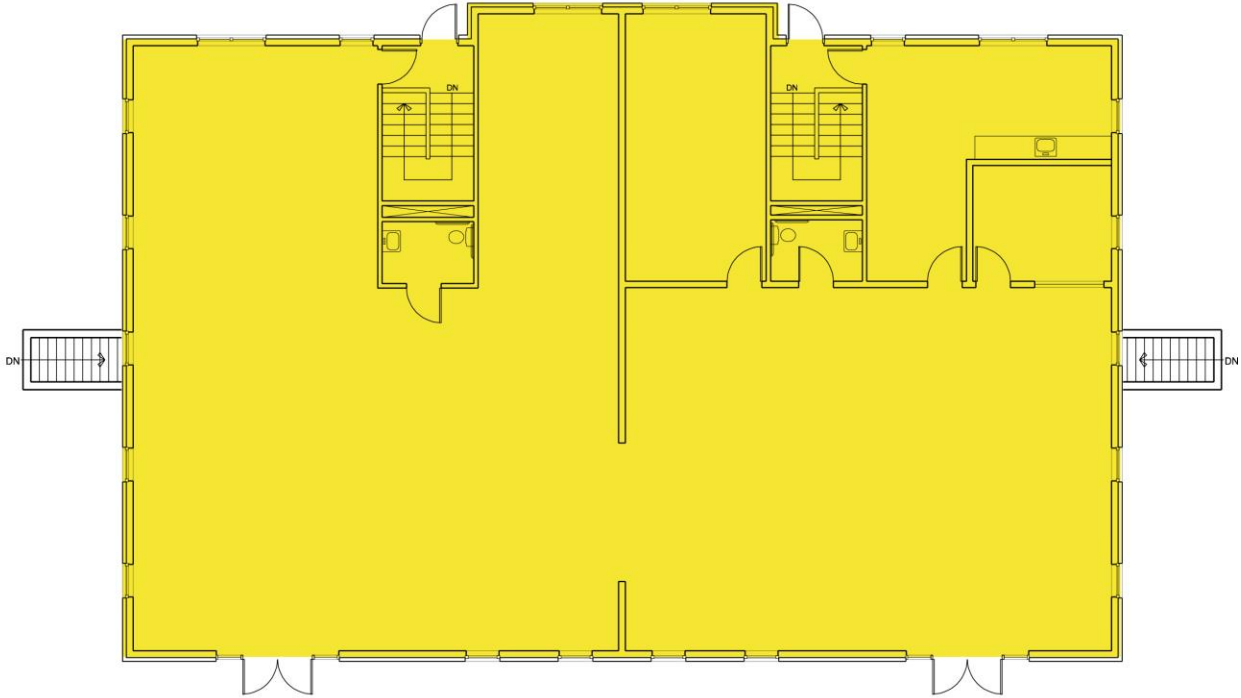

Office For Lease

1,248 – 5,788
Square Feet
AVAILABLE

Floor Plan – 2100 Grand River Annex

FIRST FLOOR AS-BUILT FLOOR PLAN

9,470 GROSS SQ.FT.
4,757 FIRST FLOOR SQ.FT.

LOWER LEVEL AS-BUILT FLOOR PLAN

9,470 GROSS SQ.FT.
4,713 LOWER LEVEL SQ.FT.