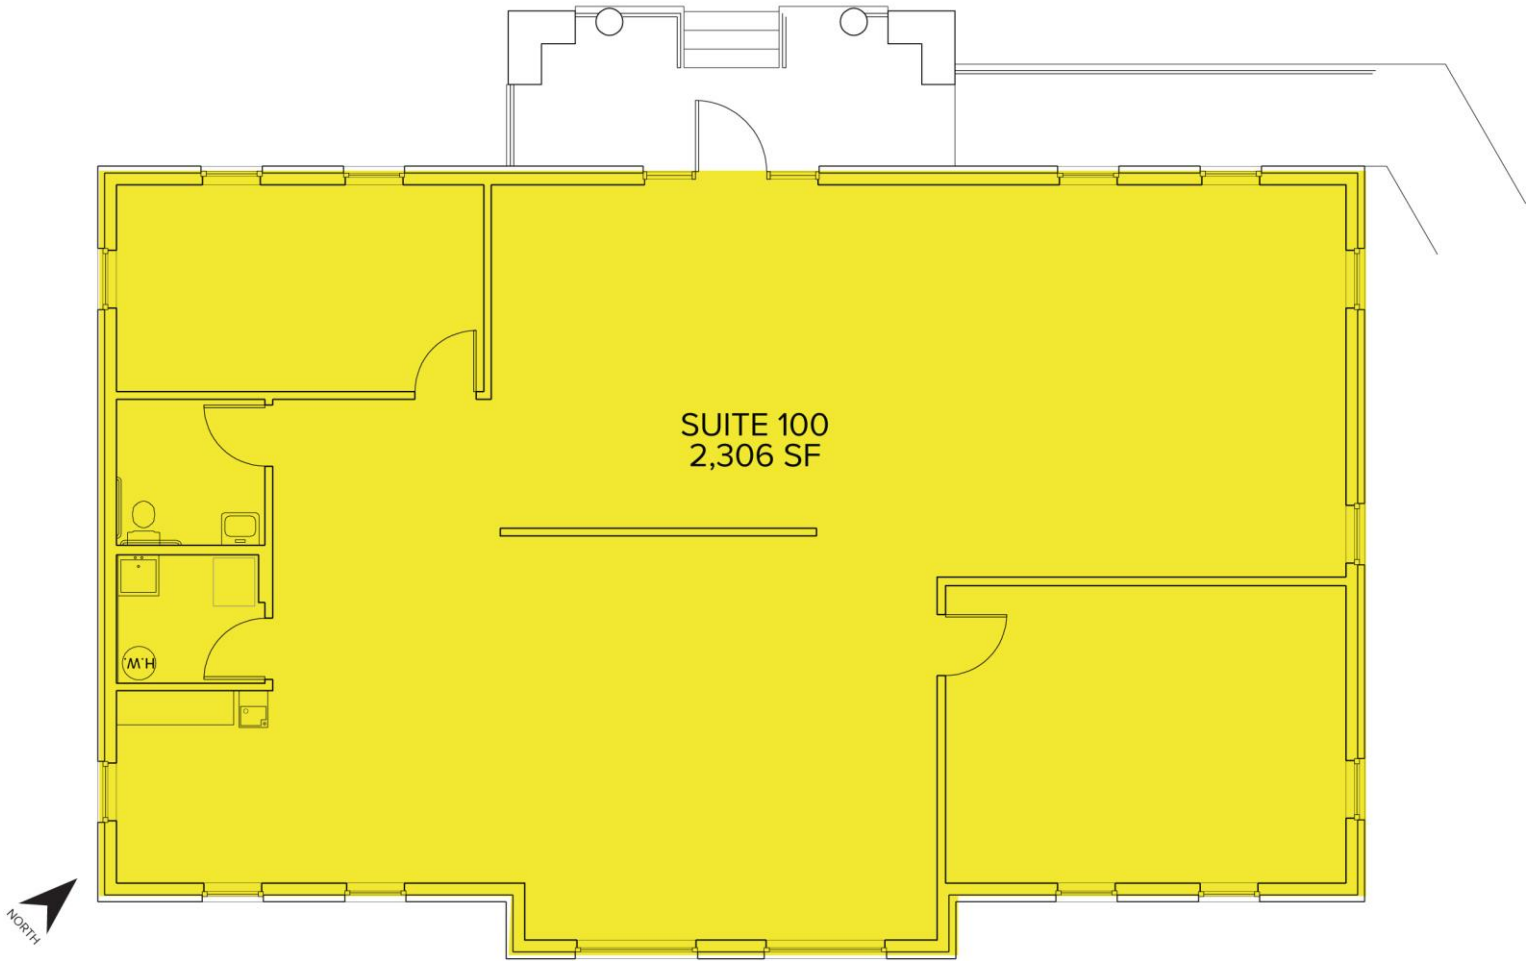

2000 - 2160 Grand River Annex – Brighton, Michigan

Office For Lease

1,248 – 5,788
Square Feet
AVAILABLE

Floor Plan – 2040 Grand River Annex

FIRST FLOOR AS-BUILT FLOOR PLAN

4,550 GROSS SQ.FT.

2,306 FIRST FLOOR SQ.FT.

For more information, please contact:

JASON STOUGH

(248) 948 4180

jstough@signatureassociates.com

SIGNATURE ASSOCIATES

One Towne Square, Suite 1200

Southfield, MI 48076

www.signatureassociates.com