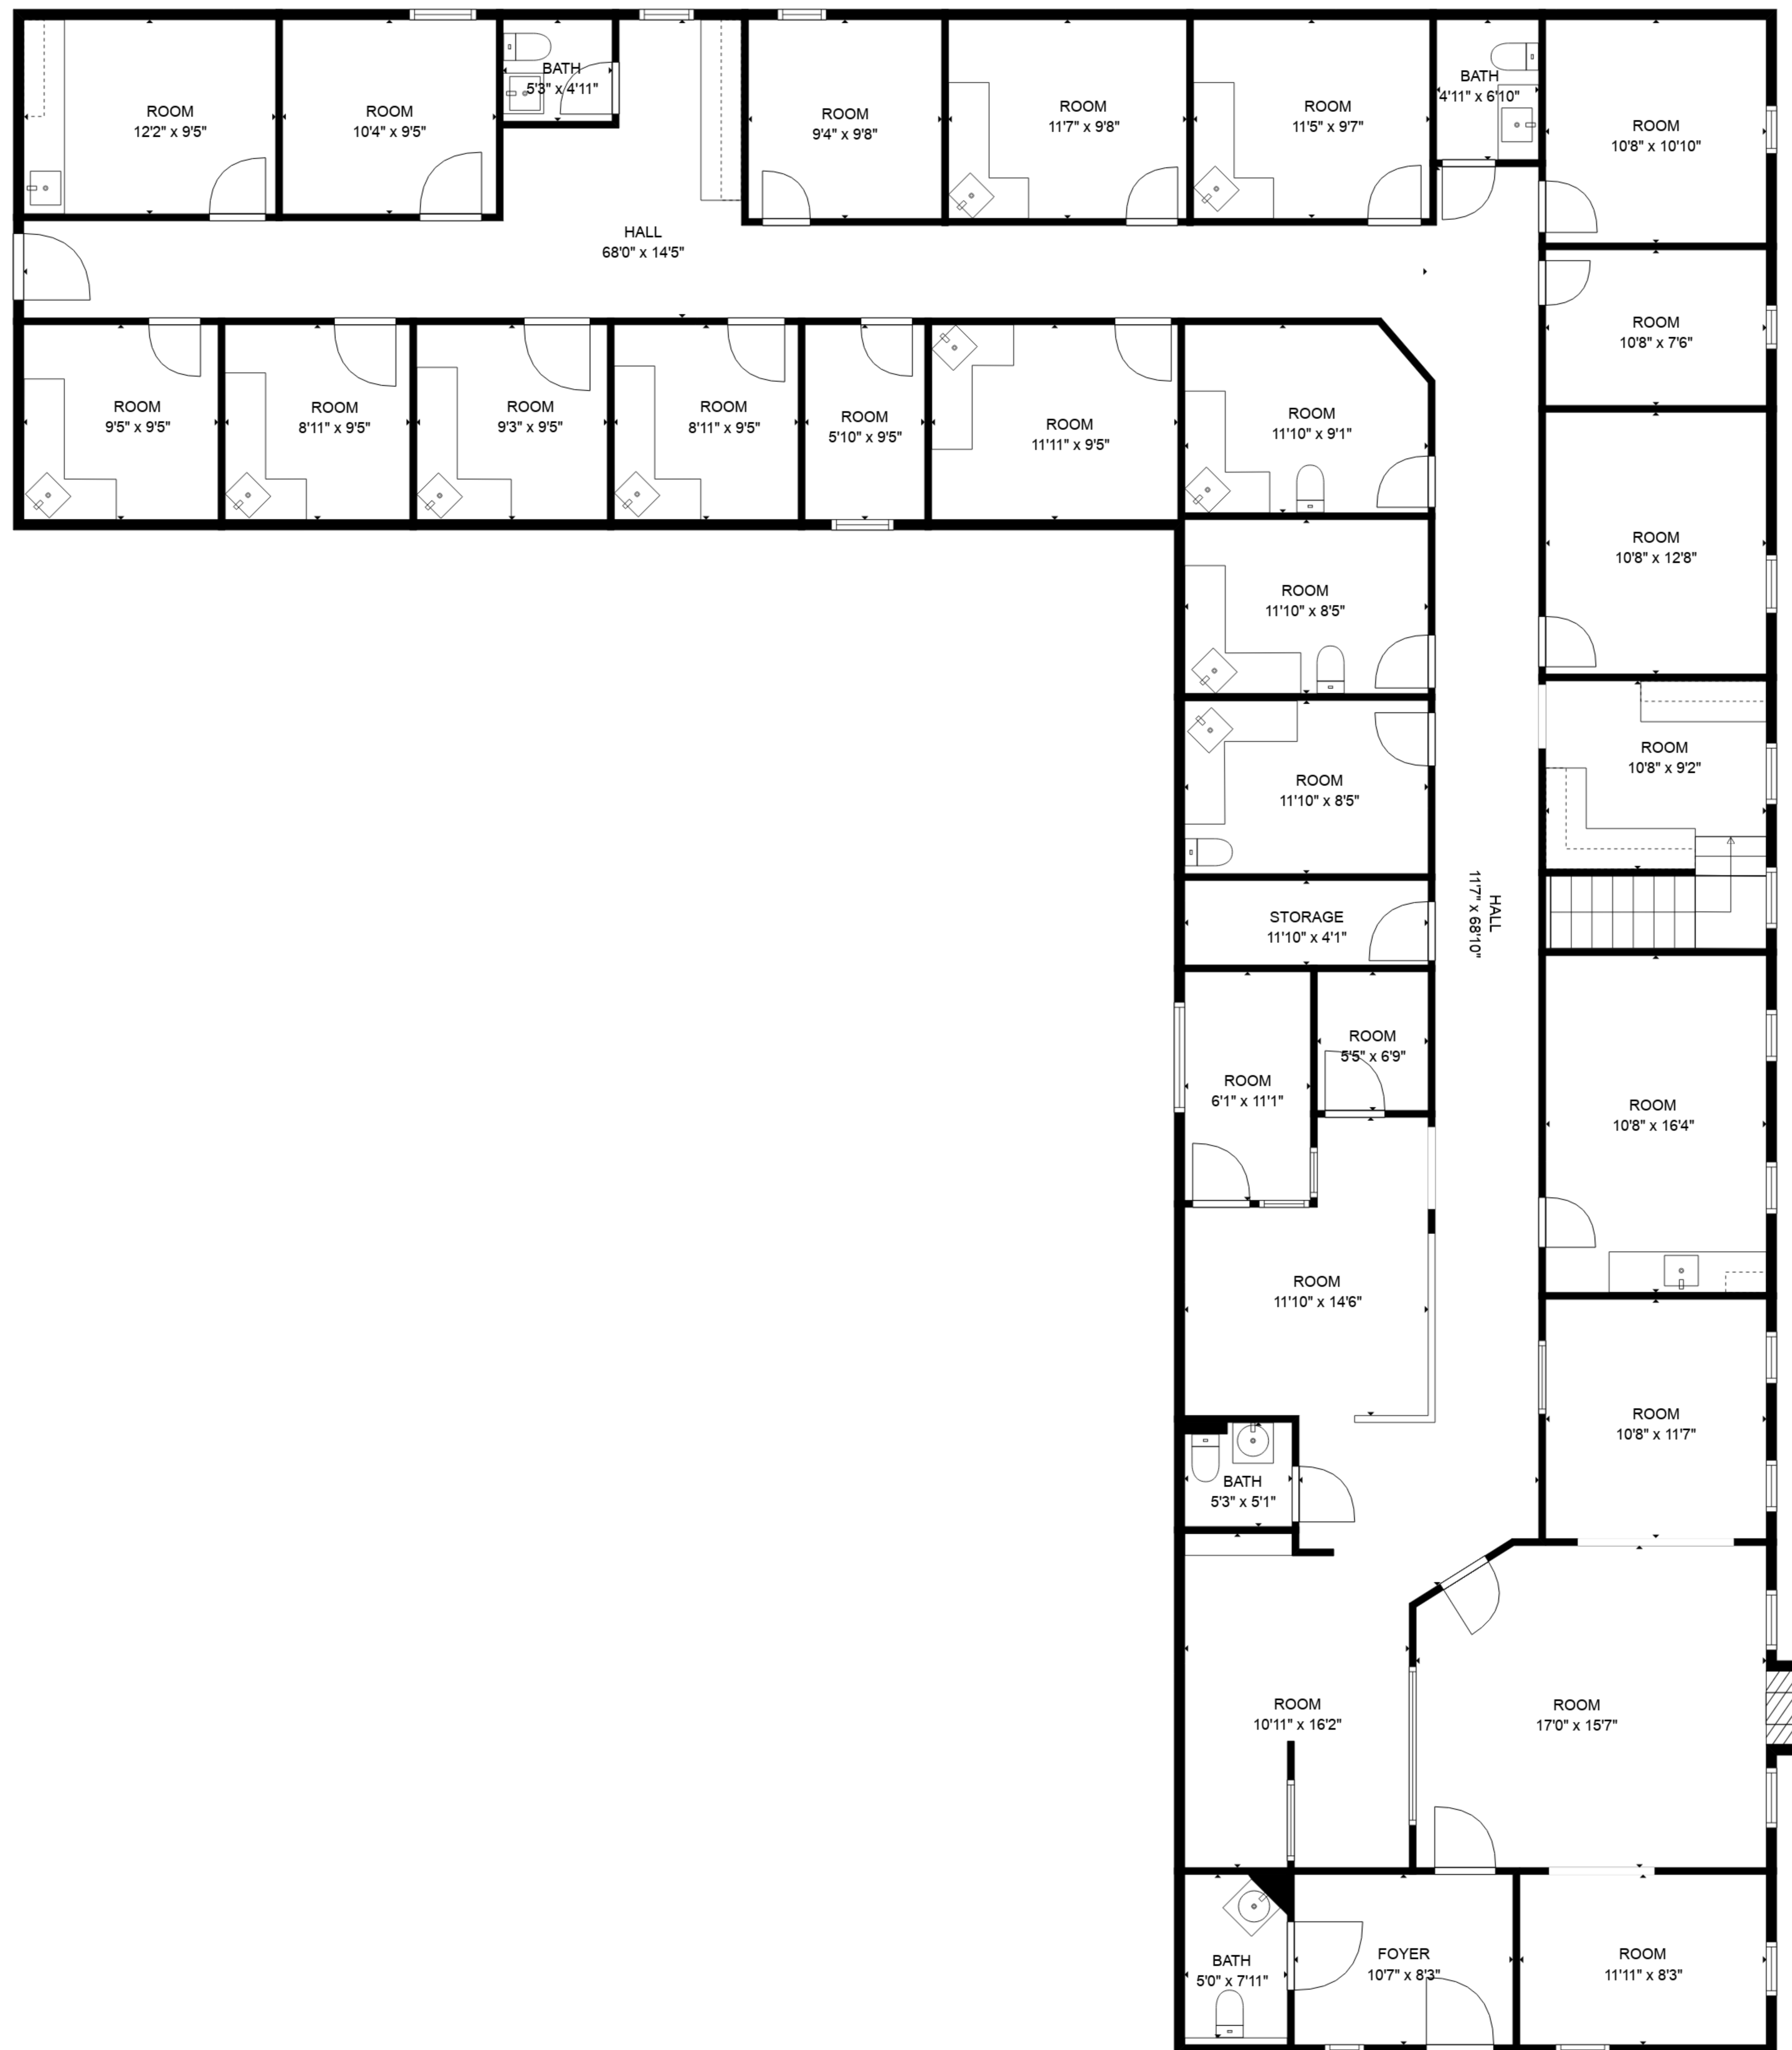

**TOTAL: 5403 sq. ft**  
BELOW GROUND: 1312 sq. ft, FLOOR 2: 4091 sq. ft  
EXCLUDED AREAS: STORAGE: 335 sq. ft, FIREPLACE: 9 sq. ft

SIZES AND DIMENSIONS ARE APPROXIMATE, ACTUAL MAY VARY.

**TOTAL: 5403 sq. ft**  
 BELOW GROUND: 1312 sq. ft, FLOOR 2: 4091 sq. ft  
 EXCLUDED AREAS: STORAGE: 335 sq. ft, FIREPLACE: 9 sq. ft

SIZES AND DIMENSIONS ARE APPROXIMATE, ACTUAL MAY VARY.

FLOOR 1

FLOOR 2

**TOTAL: 5403 sq. ft**  
 BELOW GROUND: 1312 sq. ft, FLOOR 2: 4091 sq. ft  
 EXCLUDED AREAS: STORAGE: 335 sq. ft, FIREPLACE: 9 sq. ft

SIZES AND DIMENSIONS ARE APPROXIMATE, ACTUAL MAY VARY.