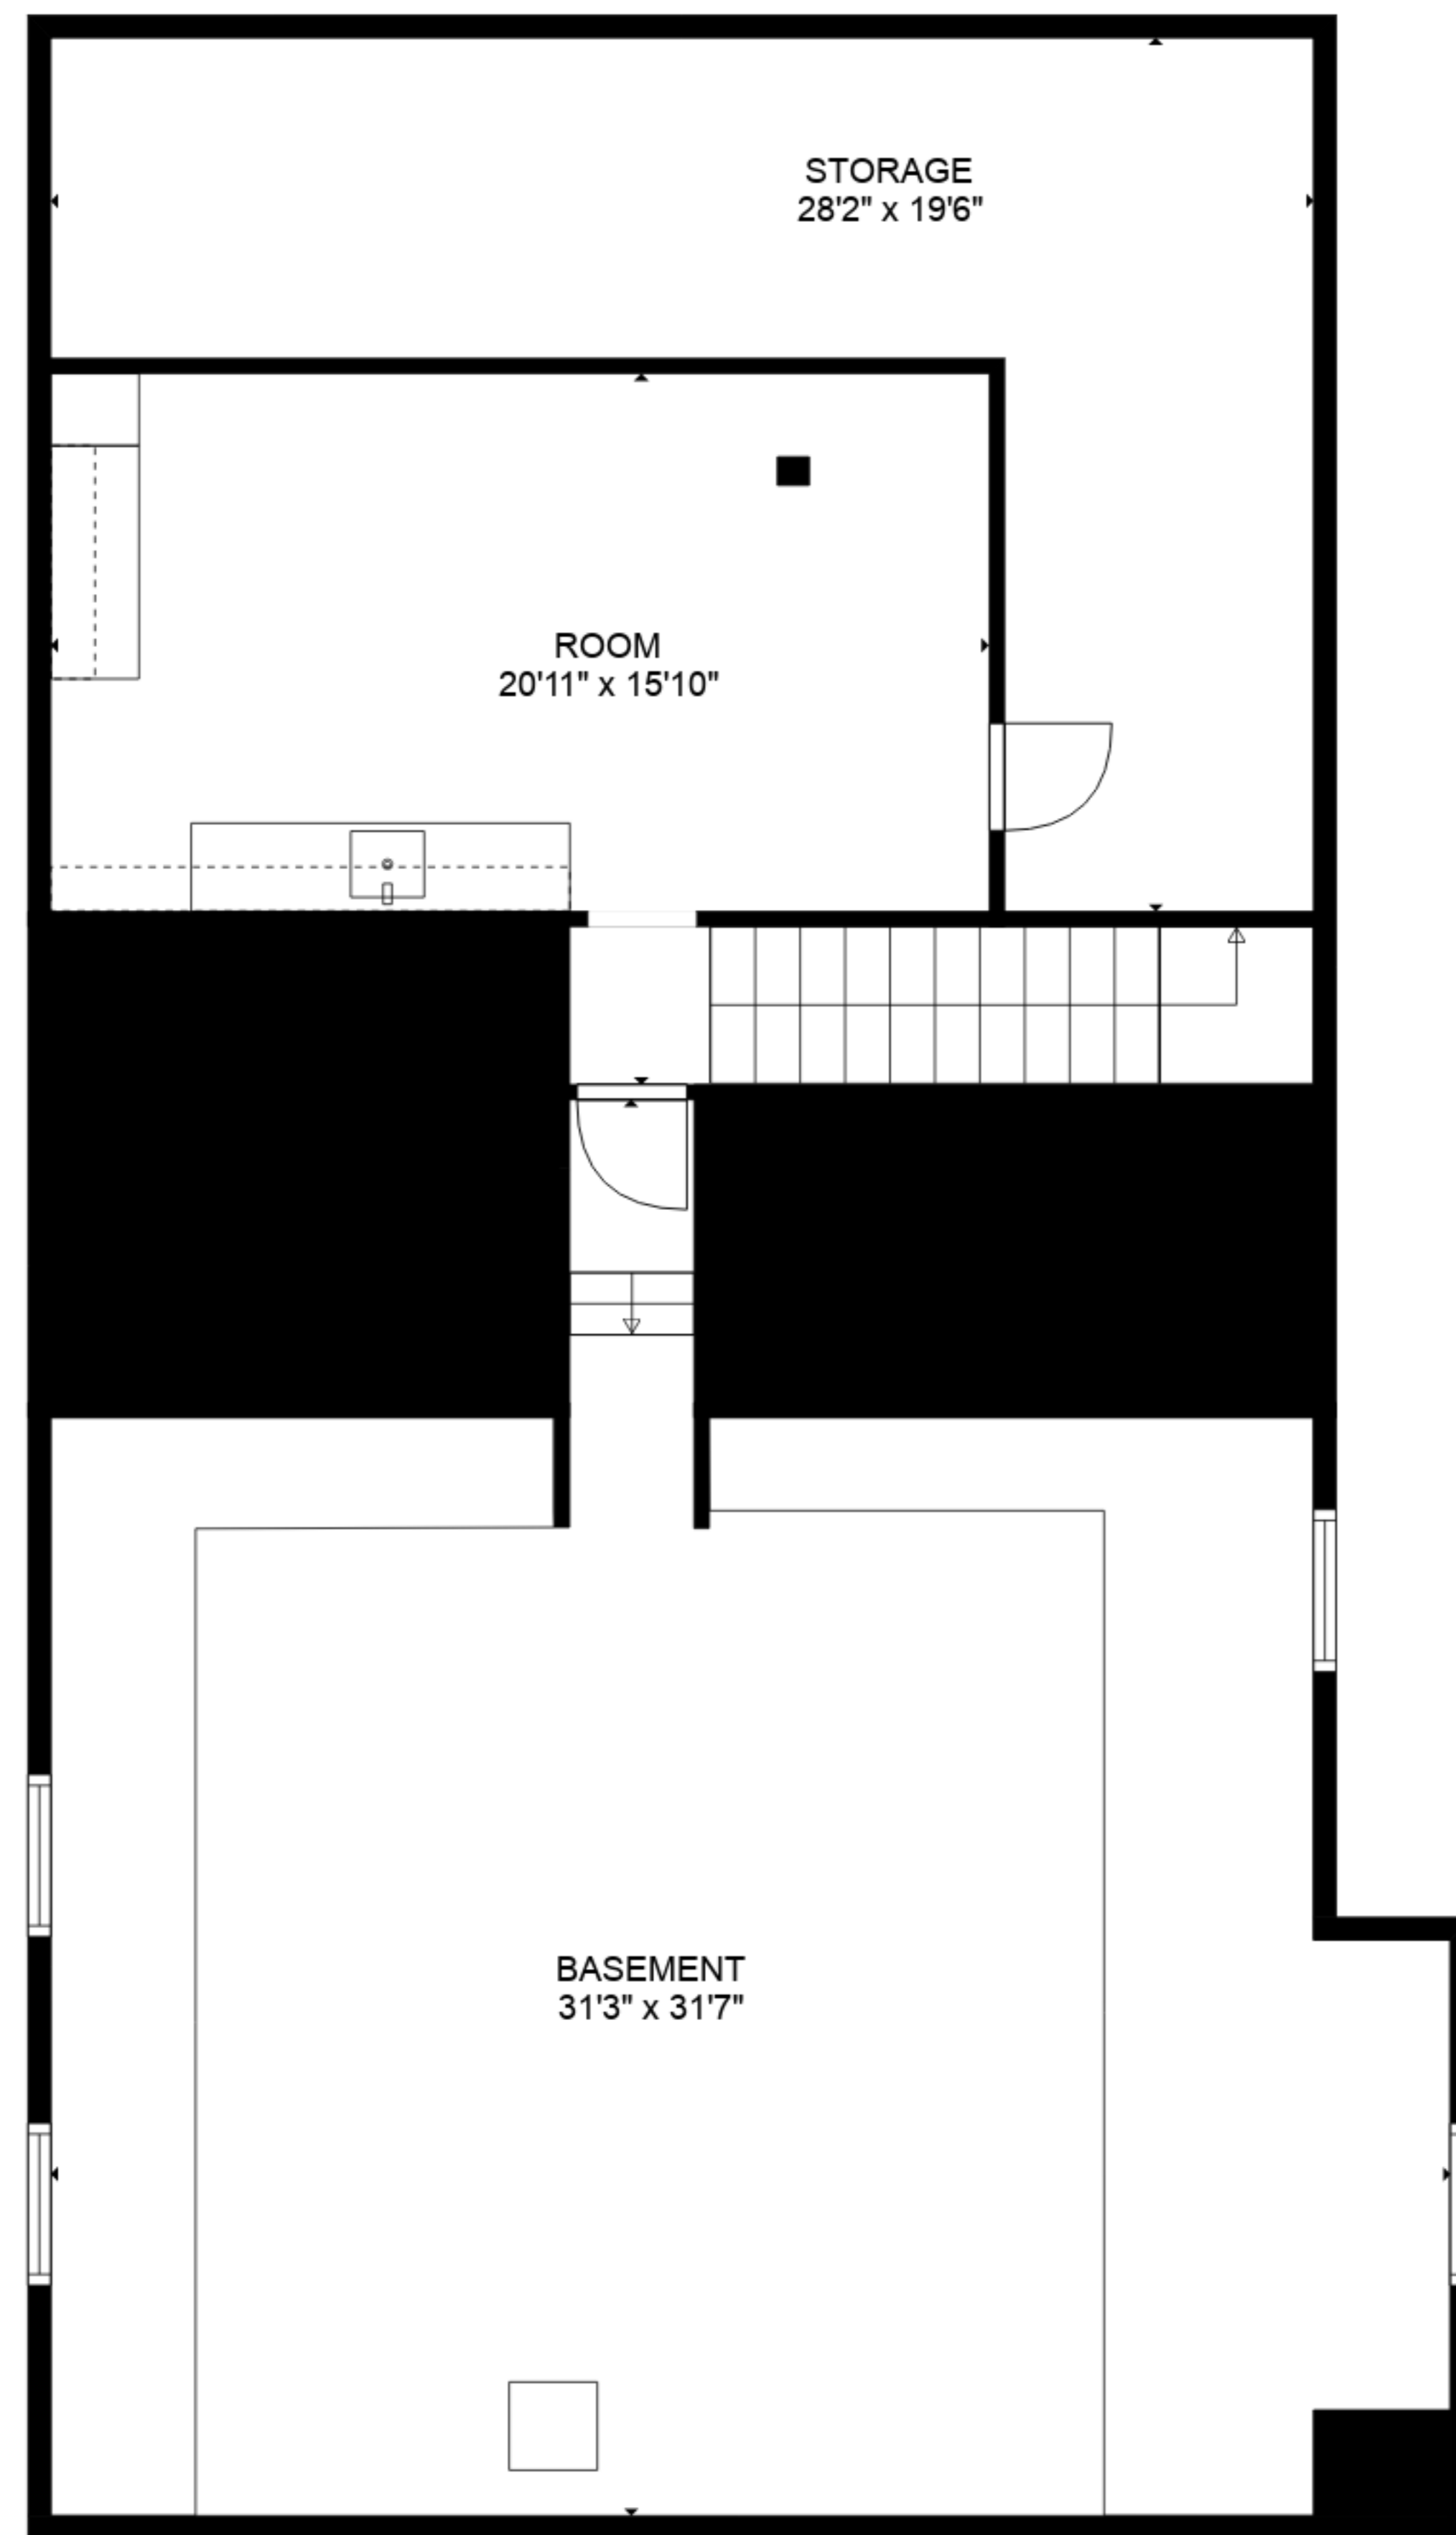

**TOTAL: 5403 sq. ft**  
BELOW GROUND: 1312 sq. ft, FLOOR 2: 4091 sq. ft  
EXCLUDED AREAS: STORAGE: 335 sq. ft, FIREPLACE: 9 sq. ft

SIZES AND DIMENSIONS ARE APPROXIMATE, ACTUAL MAY VARY.

**TOTAL: 5403 sq. ft**  
 BELOW GROUND: 1312 sq. ft, FLOOR 2: 4091 sq. ft  
 EXCLUDED AREAS: STORAGE: 335 sq. ft, FIREPLACE: 9 sq. ft

SIZES AND DIMENSIONS ARE APPROXIMATE, ACTUAL MAY VARY.

FLOOR 1

FLOOR 2

**TOTAL: 5403 sq. ft**  
 BELOW GROUND: 1312 sq. ft, FLOOR 2: 4091 sq. ft  
 EXCLUDED AREAS: STORAGE: 335 sq. ft, FIREPLACE: 9 sq. ft

SIZES AND DIMENSIONS ARE APPROXIMATE, ACTUAL MAY VARY.