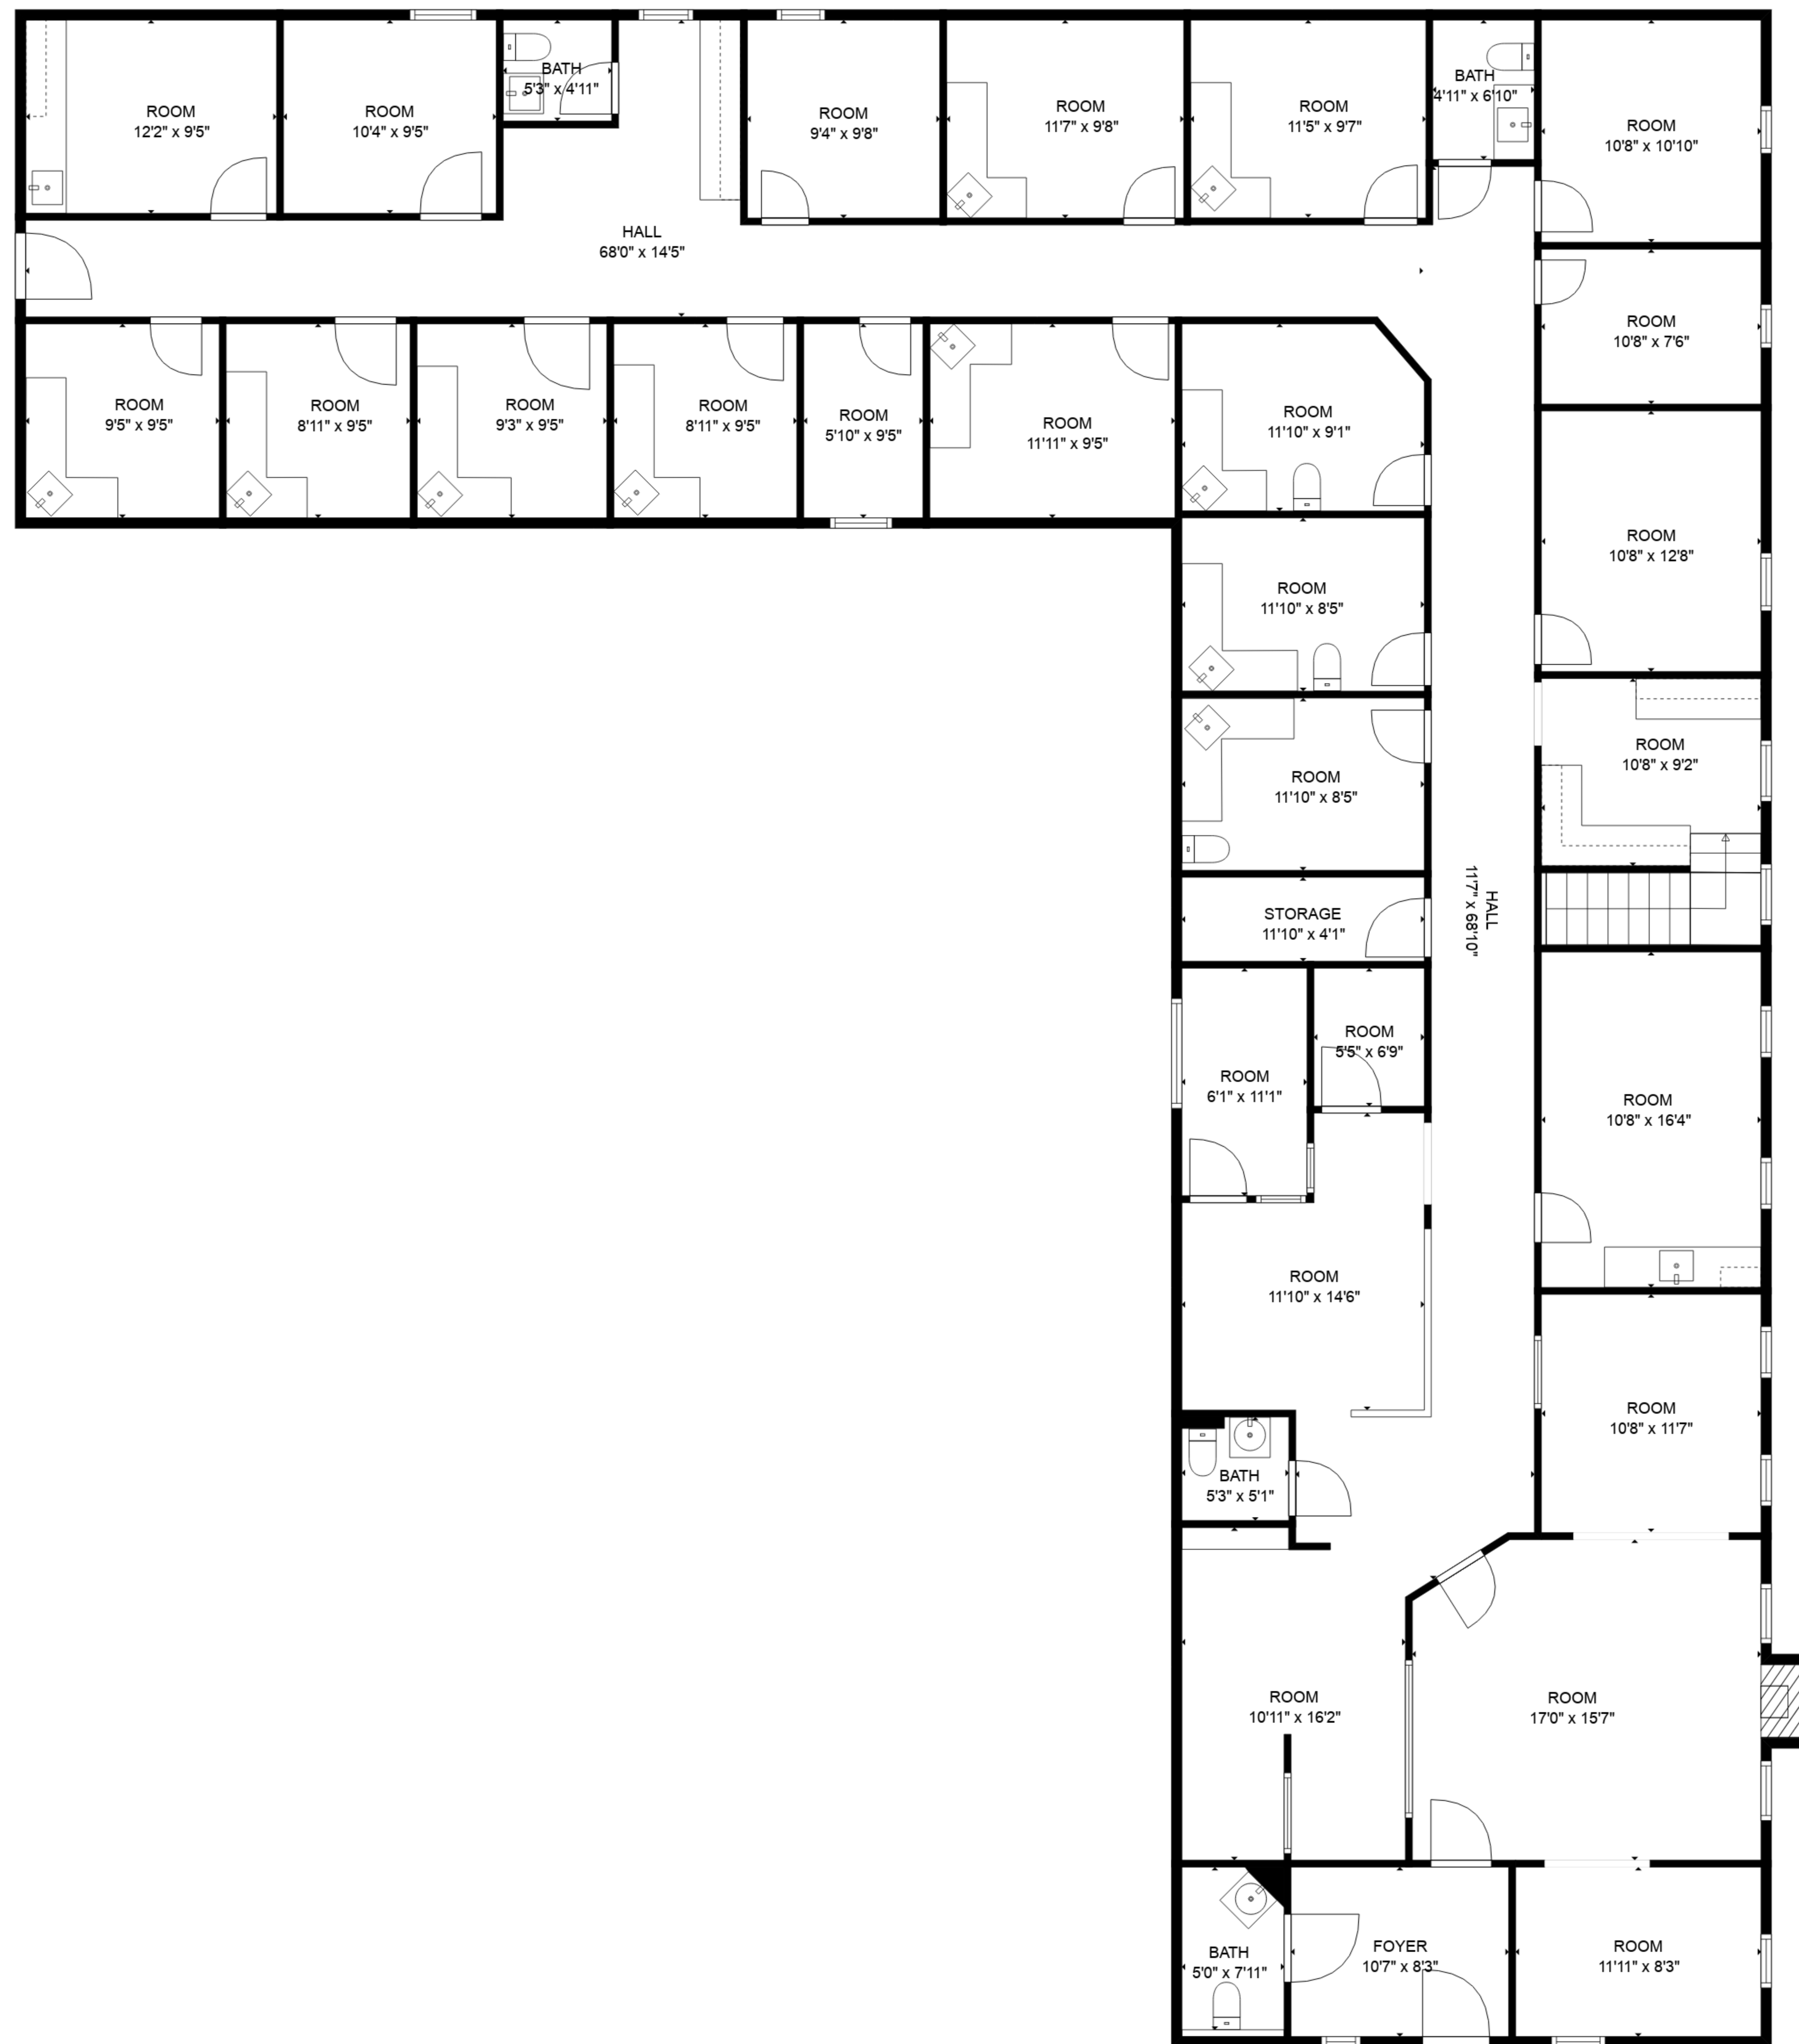

**TOTAL: 5403 sq. ft**  
BELOW GROUND: 1312 sq. ft, FLOOR 2: 4091 sq. ft  
EXCLUDED AREAS: STORAGE: 335 sq. ft, FIREPLACE: 9 sq. ft

SIZES AND DIMENSIONS ARE APPROXIMATE, ACTUAL MAY VARY.

**TOTAL: 5403 sq. ft**  
 BELOW GROUND: 1312 sq. ft, FLOOR 2: 4091 sq. ft  
 EXCLUDED AREAS: STORAGE: 335 sq. ft, FIREPLACE: 9 sq. ft

SIZES AND DIMENSIONS ARE APPROXIMATE, ACTUAL MAY VARY.

FLOOR 1

FLOOR 2

**TOTAL: 5403 sq. ft**  
 BELOW GROUND: 1312 sq. ft, FLOOR 2: 4091 sq. ft  
 EXCLUDED AREAS: STORAGE: 335 sq. ft, FIREPLACE: 9 sq. ft

SIZES AND DIMENSIONS ARE APPROXIMATE, ACTUAL MAY VARY.