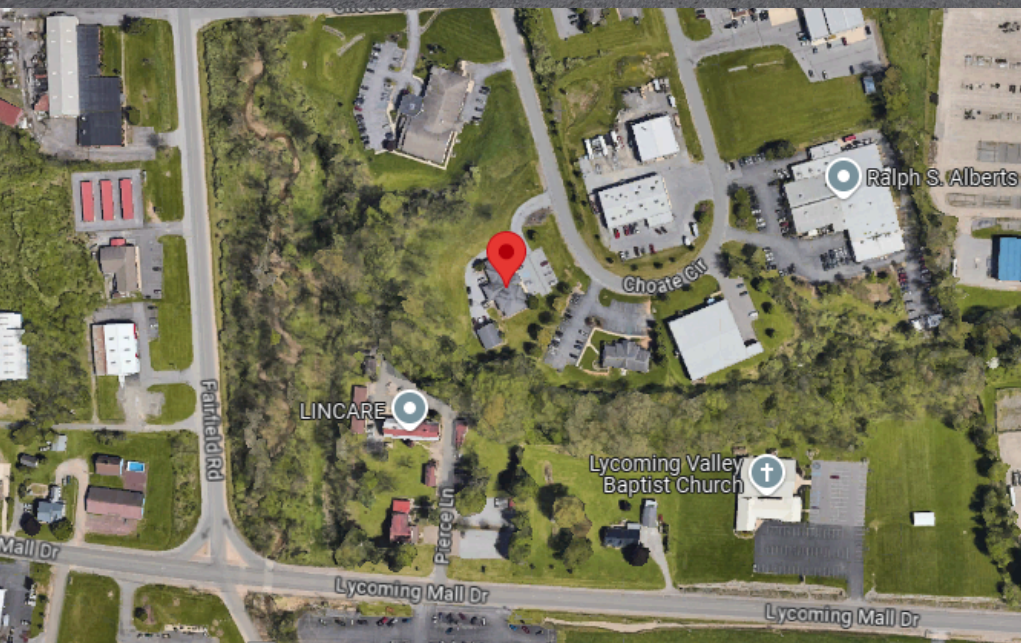

COMMERCIAL PROPERTY FOR LEASE

30 Choate Circle, Montoursville, PA

LOBBY

OFFICES

PROPERTY OVERVIEW

- +/- 2,350 SF
- 4.73 Acre Site
- Professional/Medical Office Use
- Private Parking
- Close Highway Access
- Additional Garage Space Available