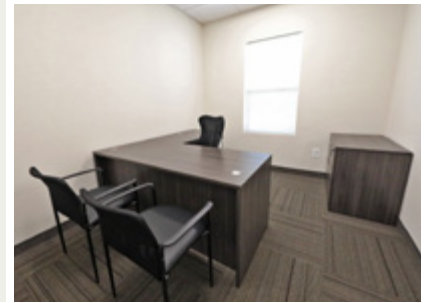

SUITE LIFE AT BRANCBURG COMMONS

3322 Route 22 West | Branchburg | Somerset County | New Jersey

Suite Life at Branchburg Commons, formerly Branchburg Executive Suites, is located on heavily traveled Route 22 West in Branchburg, Somerset County. The complex is also readily accessible from Route 28, 202, Interstate 78 and 287, making Suite Life at Branchburg Commons an ideal place for your growing business. Part of the Branchburg Commons medical and professional office complex, Suite Life at Branchburg Commons provides small business tenants with elegant, fully furnished and functional office suites.

Nestled within 19 acres of professionally landscaped and managed grounds, Suite Life at Branchburg Commons provides 3,502 sf (+/-) of the 116,526 sf (+/-) of space available in the 15 building Branchburg Commons complex.

DEMOGRAPHICS

Radius	3 Miles	5 Miles	7 Miles
Population	48,006	97,556	162,321
Households	17,837	36,569	60,551
Average Household Income	$128,072	$125,391	$127,648

11/21

FEATURES

- Private, fully furnished executive suites with 24-hour access
- Short-term and month-to-month flexible contracts
- Fully equipped shared conference facility with web-based scheduling system
- Shared business lounge/kitchenette
- Secure, cloud-based entry system with cell phone access for you and your clients
- Gross rent is all inclusive; complete maintenance and management, internet, taxes, sewer, water, garbage, heat and electricity
- On-site day care

SUITE SIZES FOR LEASE FROM:

134 and 186 sf (+/-)

(908) 874-8686 | LarkenAssociates.com

Immediate Occupancy | Brokers Protected

Raider Realty is a Licensed Real Estate Broker. No warranty or representation, express or implied, is made to the accuracy of the information contained herein and same is submitted subject to errors, omissions, change of price, rental or other conditions, withdrawal without notice and to any special listing conditions, imposed by our principals and clients. 4/26