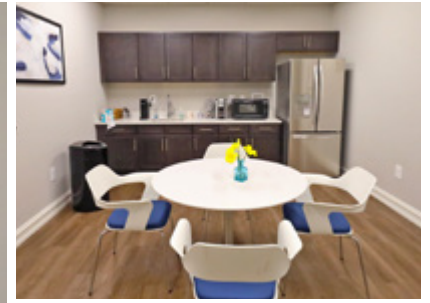

SUITE LIFE AT BRANCBURG COMMONS

3322 Route 22 West | Branchburg | Somerset County | New Jersey

Suite Life at Branchburg Commons, formerly Branchburg Executive Suites, is located on heavily traveled Route 22 West in Branchburg, Somerset County. The complex is also readily accessible from Route 28, 202, Interstate 78 and 287, making Suite Life at Branchburg Commons an ideal place for your growing business. Part of the Branchburg Commons medical and professional office complex, Suite Life at Branchburg Commons provides small business tenants with elegant, fully furnished and functional office suites.

Nestled within 19 acres of professionally landscaped and managed grounds, Suite Life at Branchburg Commons provides 3,502 sf (+/-) of the 116,526 sf (+/-) of space available in the 15 building Branchburg Commons complex.

DEMOGRAPHICS

Radius	3 Miles	5 Miles	7 Miles
Population	48,006	97,556	162,321
Households	17,837	36,569	60,551
Average Household Income	$128,072	$125,391	$127,648

11/21

FEATURES

- Private, fully furnished executive suites with 24-hour access
- Short-term and month-to-month flexible contracts
- Fully equipped shared conference facility with web-based scheduling system
- Shared business lounge/kitchenette
- Secure, cloud-based entry system with cell phone access for you and your clients
- Gross rent is all inclusive; complete maintenance and management, internet, taxes, sewer, water, garbage, heat and electricity
- On-site day care

SUITE SIZES FOR LEASE FROM:

134 and 186 sf (+/-)

(908) 874-8686 | LarkenAssociates.com

Immediate Occupancy | Brokers Protected

Raider Realty is a Licensed Real Estate Broker. No warranty or representation, express or implied, is made to the accuracy of the information contained herein and same is submitted subject to errors, omissions, change of price, rental or other conditions, withdrawal without notice and to any special listing conditions, imposed by our principals and clients. 4/26