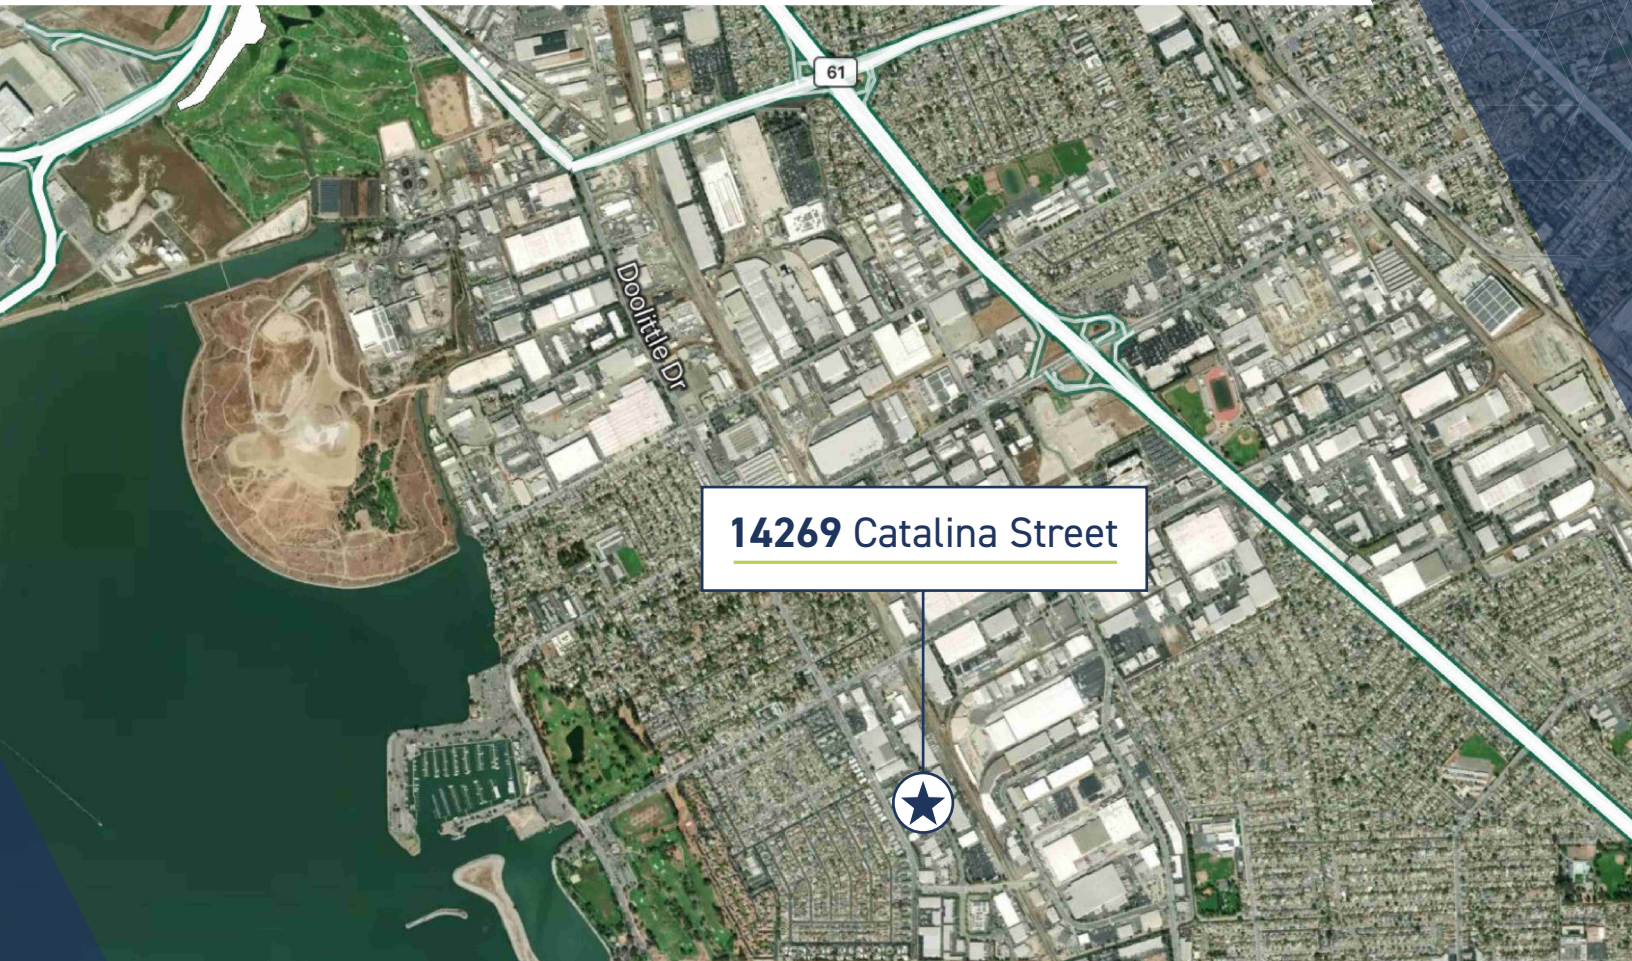

14269 Catalina Street

SAN LEANDRO | CA 94577

CONTACTS

Michael Barry

Senior Vice President

+1 510 874 1926

michael.barry@cbre.com

Lic. 00950054

Kenneth Morris

First Vice President

+1 510 874 1983

ken.morris@cbre.com

Lic. 01312918

CBRE

© 2024 CBRE, Inc. All rights reserved. This information has been obtained from sources believed reliable but has not been verified for accuracy or completeness. CBRE, Inc. makes no guarantee, representation or warranty and accepts no responsibility or liability as to the accuracy, completeness, or reliability of the information contained herein. You should conduct a careful, independent investigation of the property and verify all information. Any reliance on this information is solely at your own risk. CBRE and the CBRE logo are service marks of CBRE, Inc. All other marks displayed on this document are the property of their respective owners, and the use of such marks does not imply any affiliation with or endorsement of CBRE. Photos herein are the property of their respective owners. Use of these images without the express written consent of the owner is prohibited.