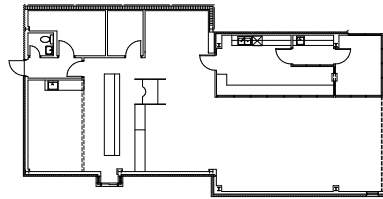

- 5,850 SF
- Shell space

208 Old Mockville Road

Former Pharmacy

- 2,259 SF
- Has drive-thru window for a pharmacy

Suite 100

- 1,291 SF

**HEALTHCARE
REALTY**

Laura Cardner
 Director of Leasing
 980.279.2365
LCardner@healthcarerealty.com