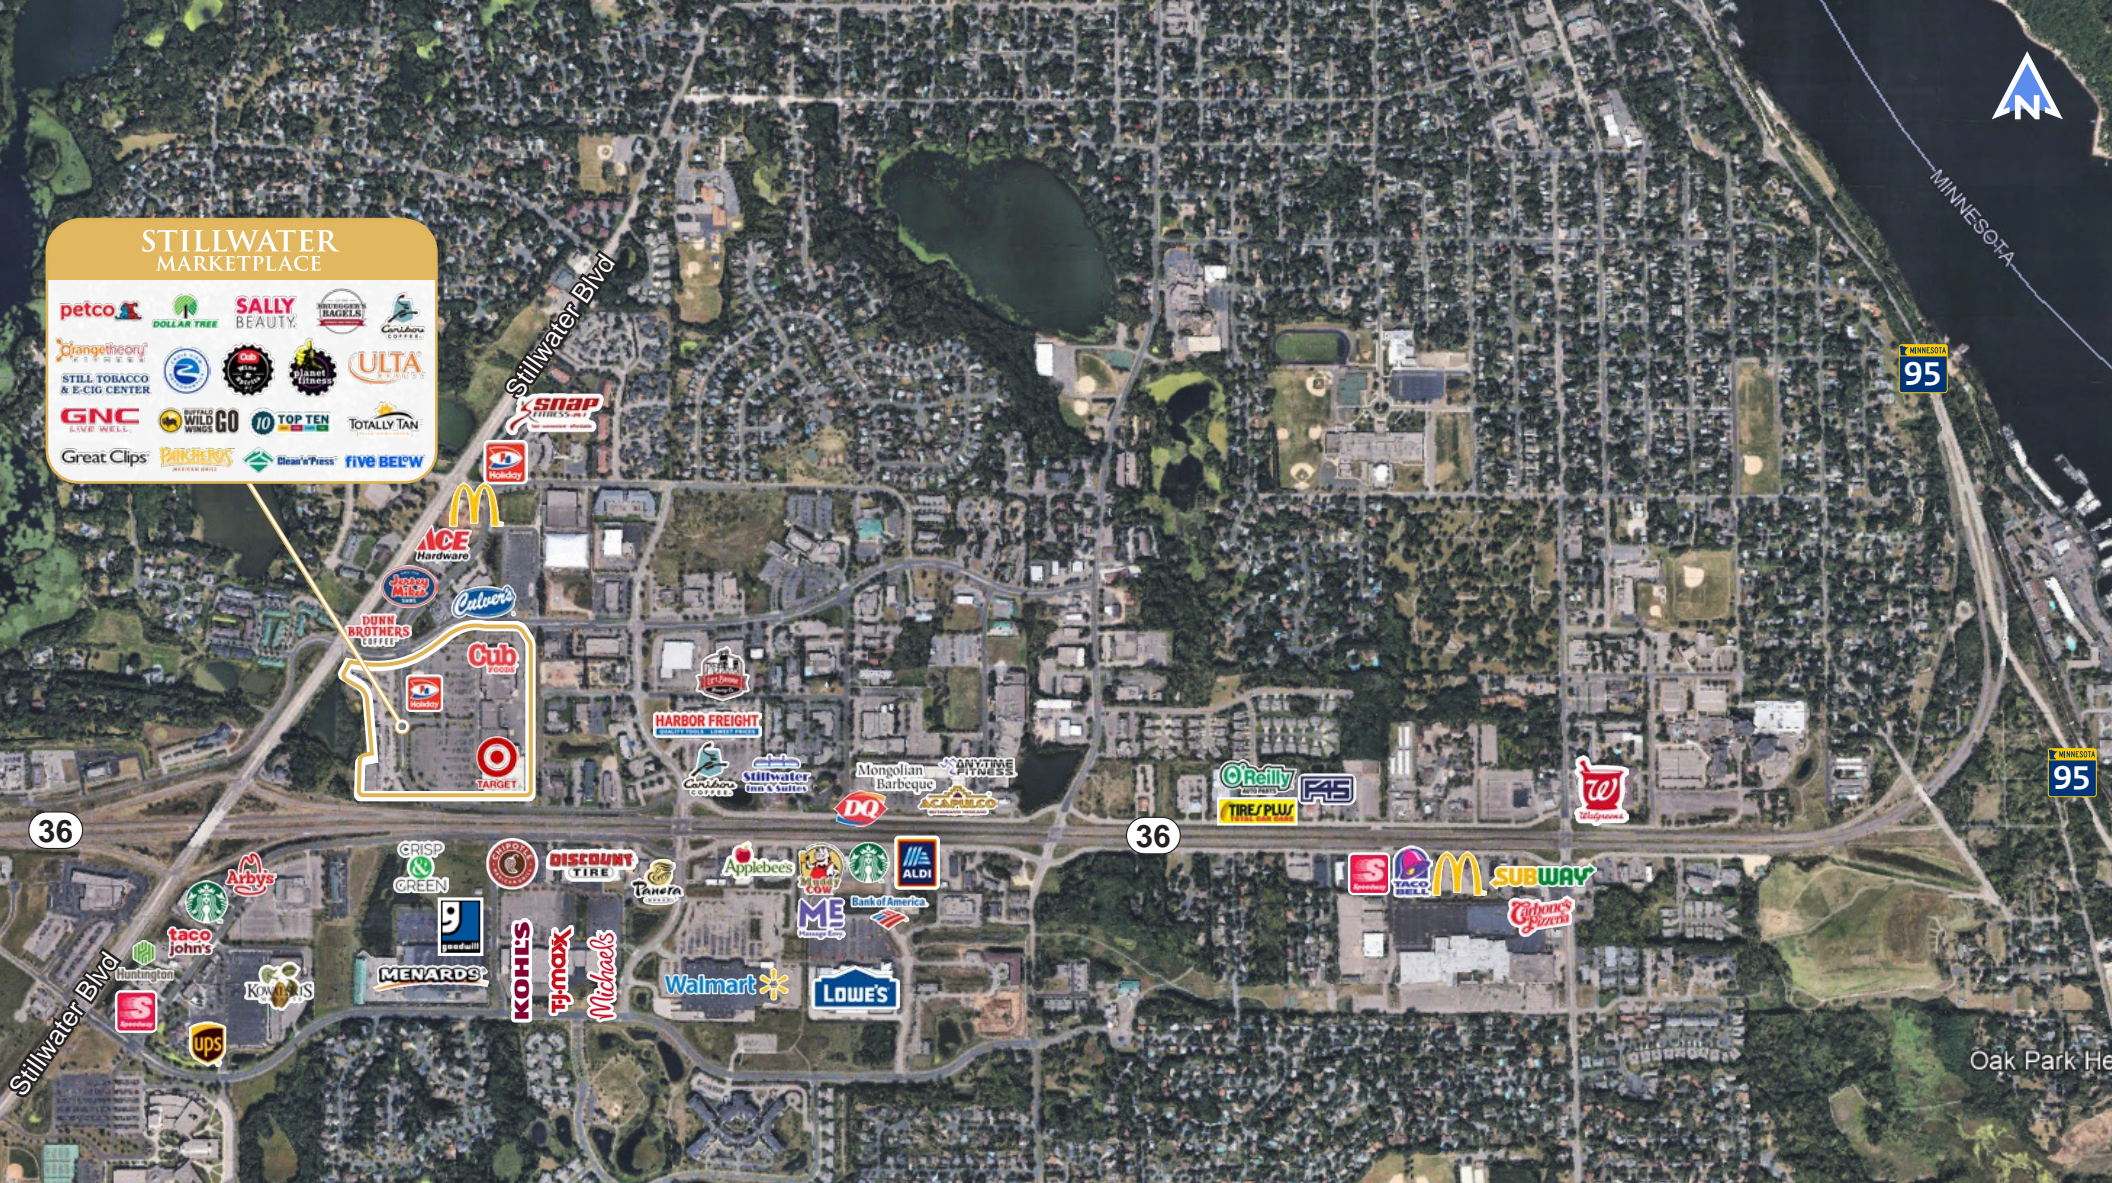

Stillwater Marketplace

Highway 36 & Stillwater Boulevard | Stillwater, MN

Trade Area

Leasing Info

Brian Merz
(763) 285-7235
bmerz@hjdevelopment.com