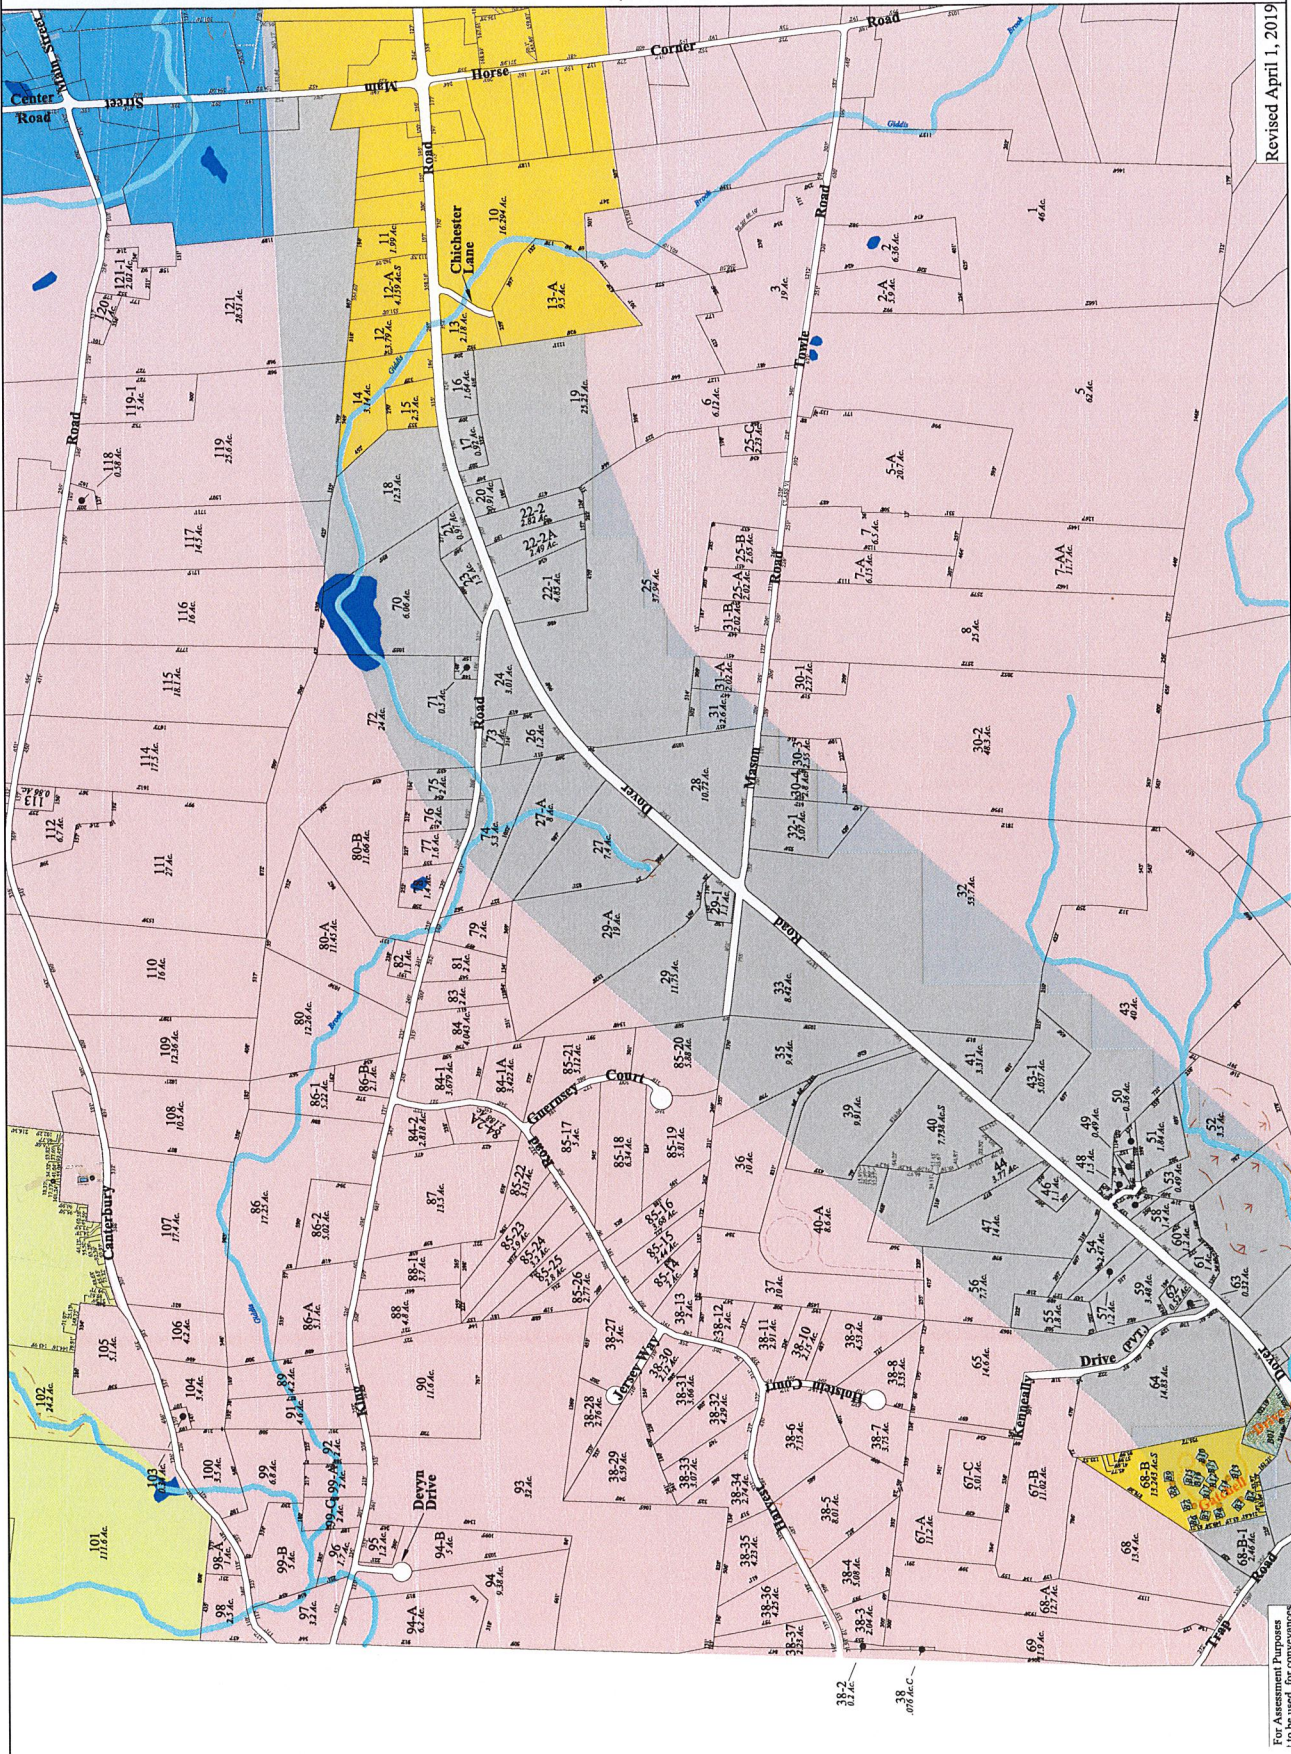

Revised April 1, 2019