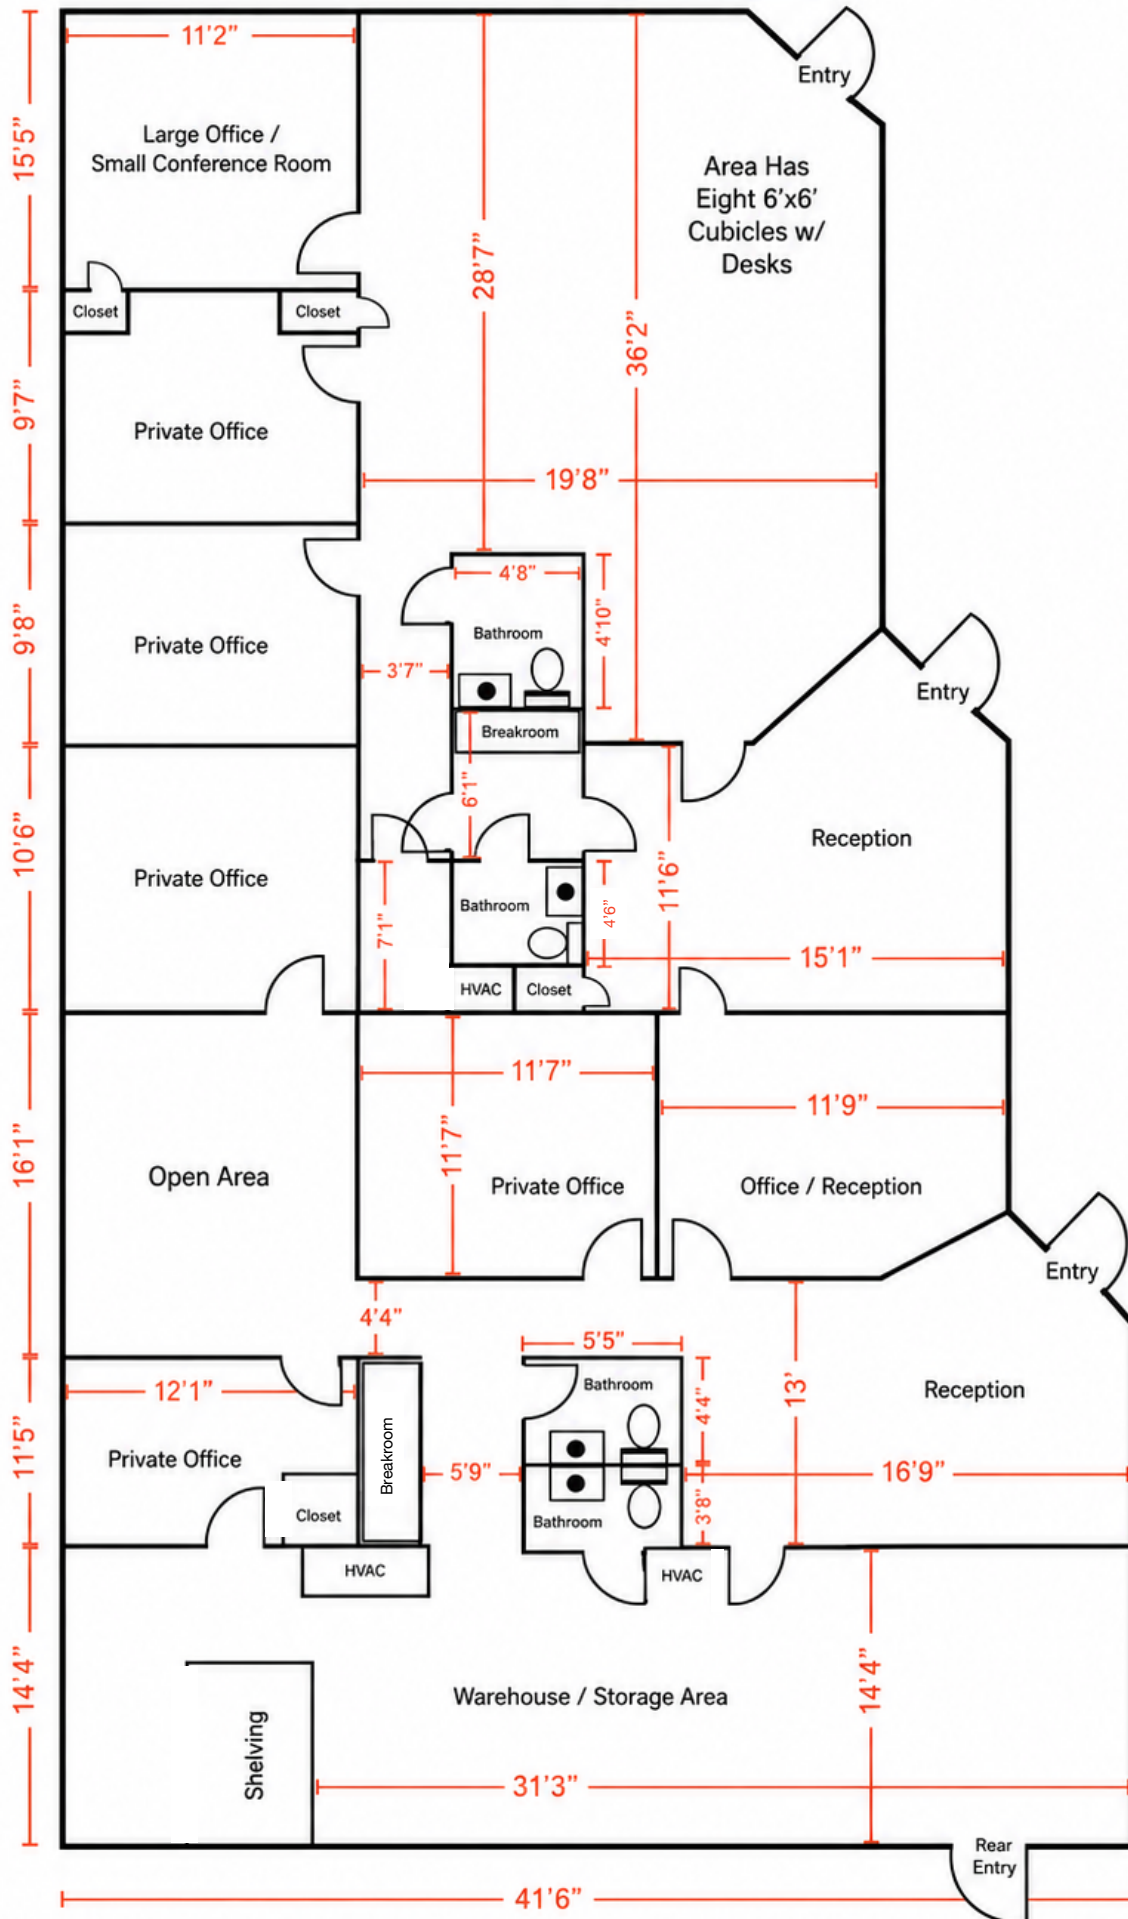

725 S. Church St. | Floor Plan

Approx. 3,450 SF

Disclosure: This floor plan is provided for reference purposes only and is intended solely to show the approximate layout of the property. All dimensions, measurements, square footage, and configurations should be independently verified. Buyer shall be responsible for obtaining and/or verifying any floor plans, measurements, or property information deemed necessary prior to purchase.