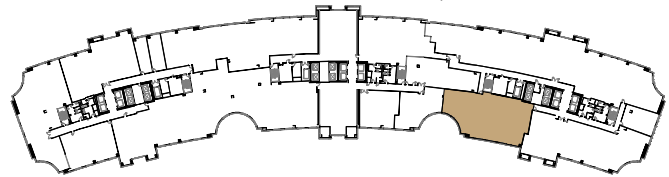

# THE CRESCENT

BLDG 300 | 4,785 RSF

2ND FLOOR | SUITE 270

ROOM SIZES ARE APPROXIMATE

TONY CLICK  
214.880.4766  
TCLICK@CRESCENT.COM

JORDYN ALLEN  
214.880.4514  
JALLEN@CRESCENT.COM

THECRESCENT.COM  
200 CRESCENT COURT, STE. 250  
DALLAS, TEXAS 75201