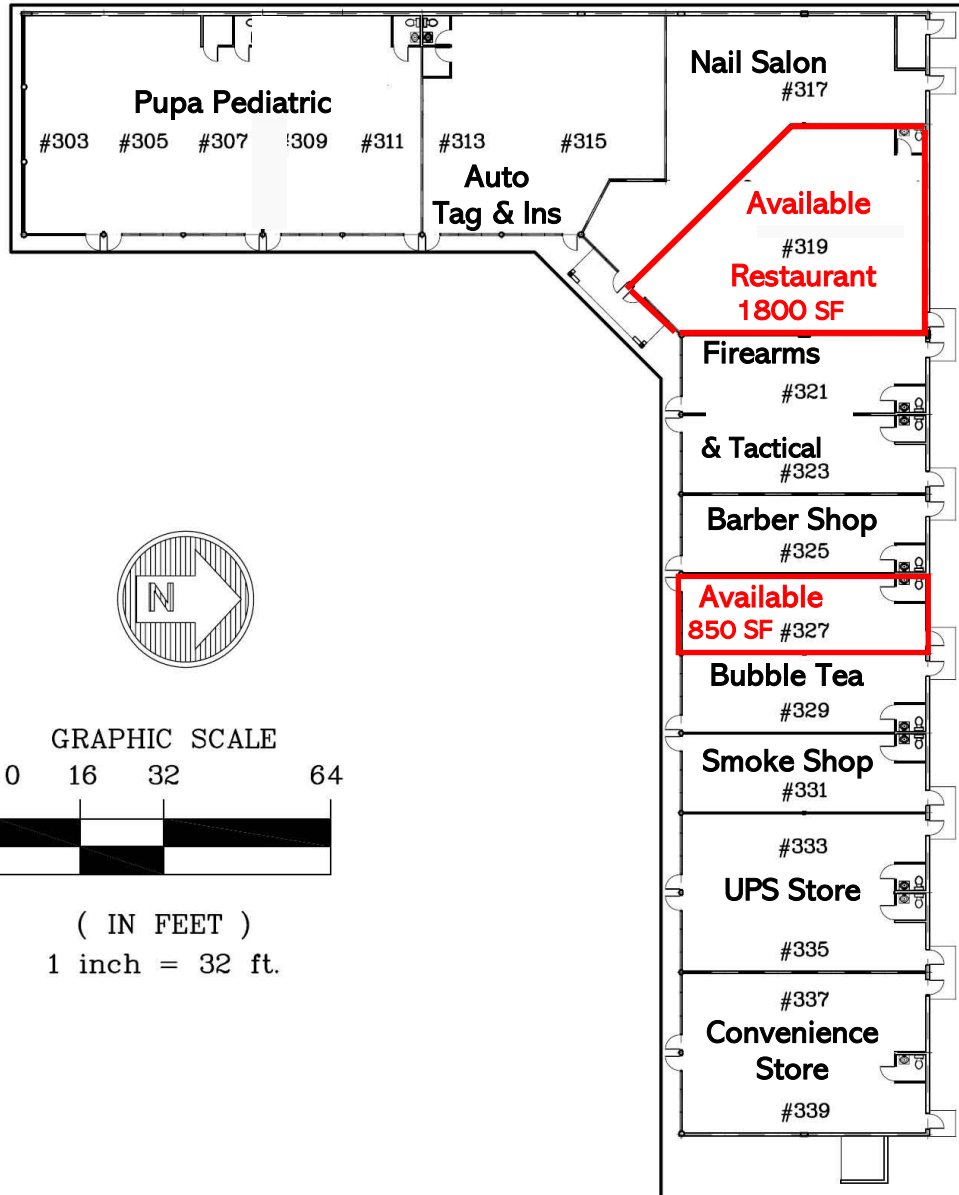

NEW GARDEN SHOPPING CENTER

(IN FEET)
1 inch = 32 ft.

167 STREET

NE 13th Court

SITE PLAN