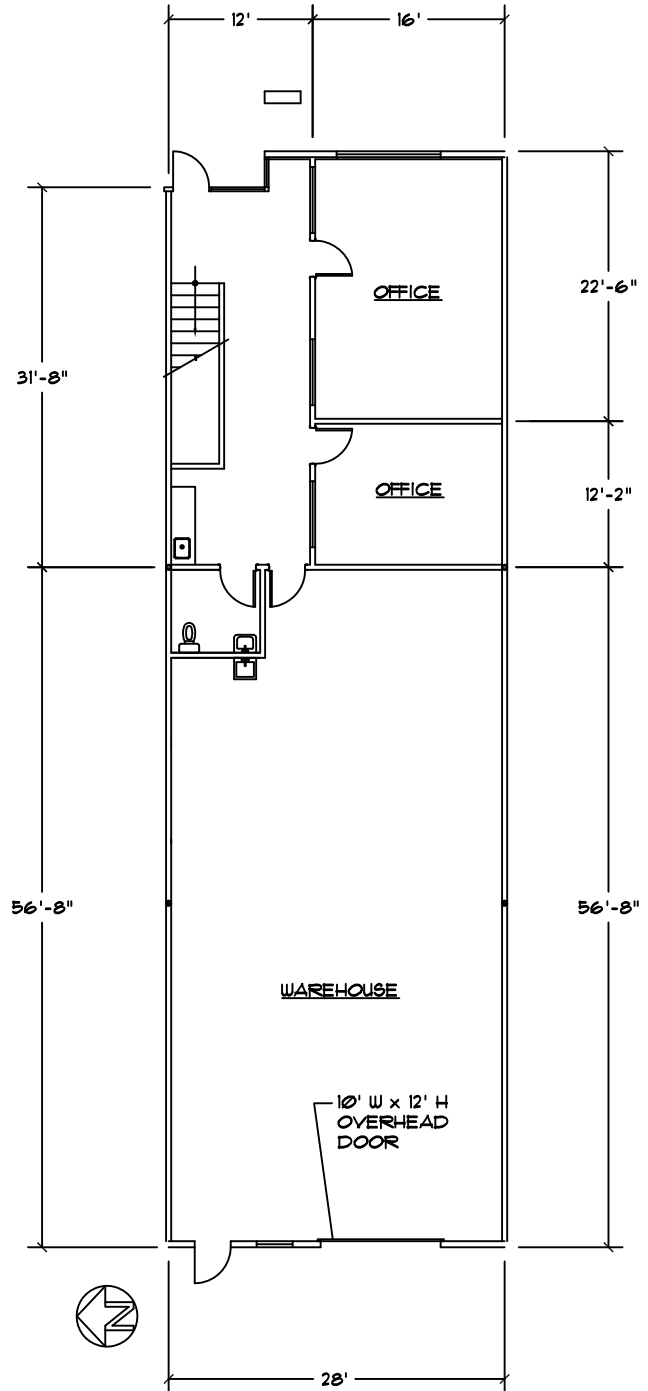

WESTERN COMMERCE CENTER 22301 S. Western Ave. Suite 106 Torrance, California 90501

SECOND FLOOR

FIRST FLOOR