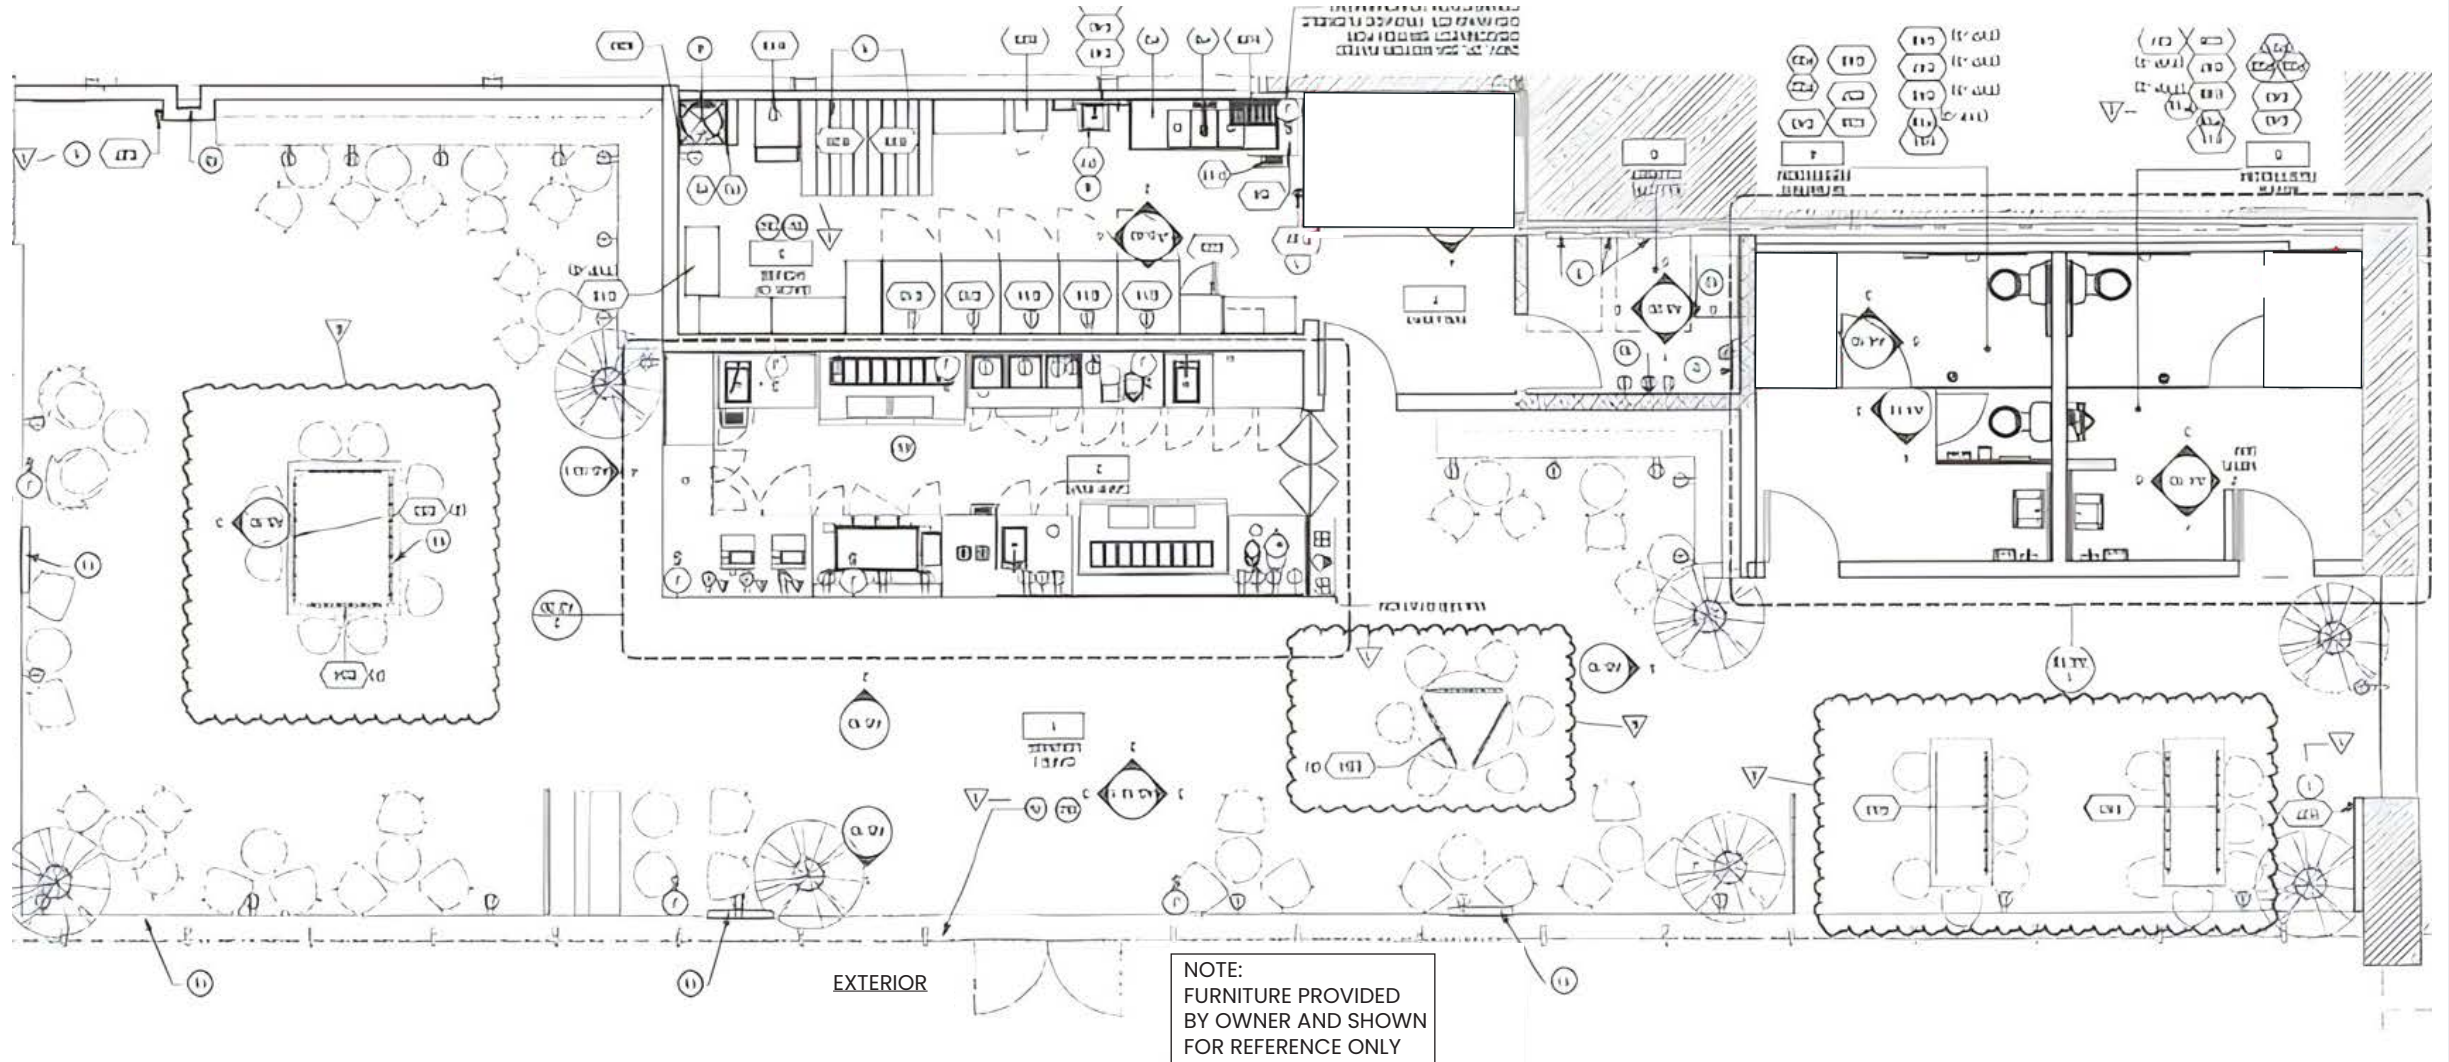

PROPERTY
SITE PLAN

COWPER STREET

UNIVERSITY AVENUE