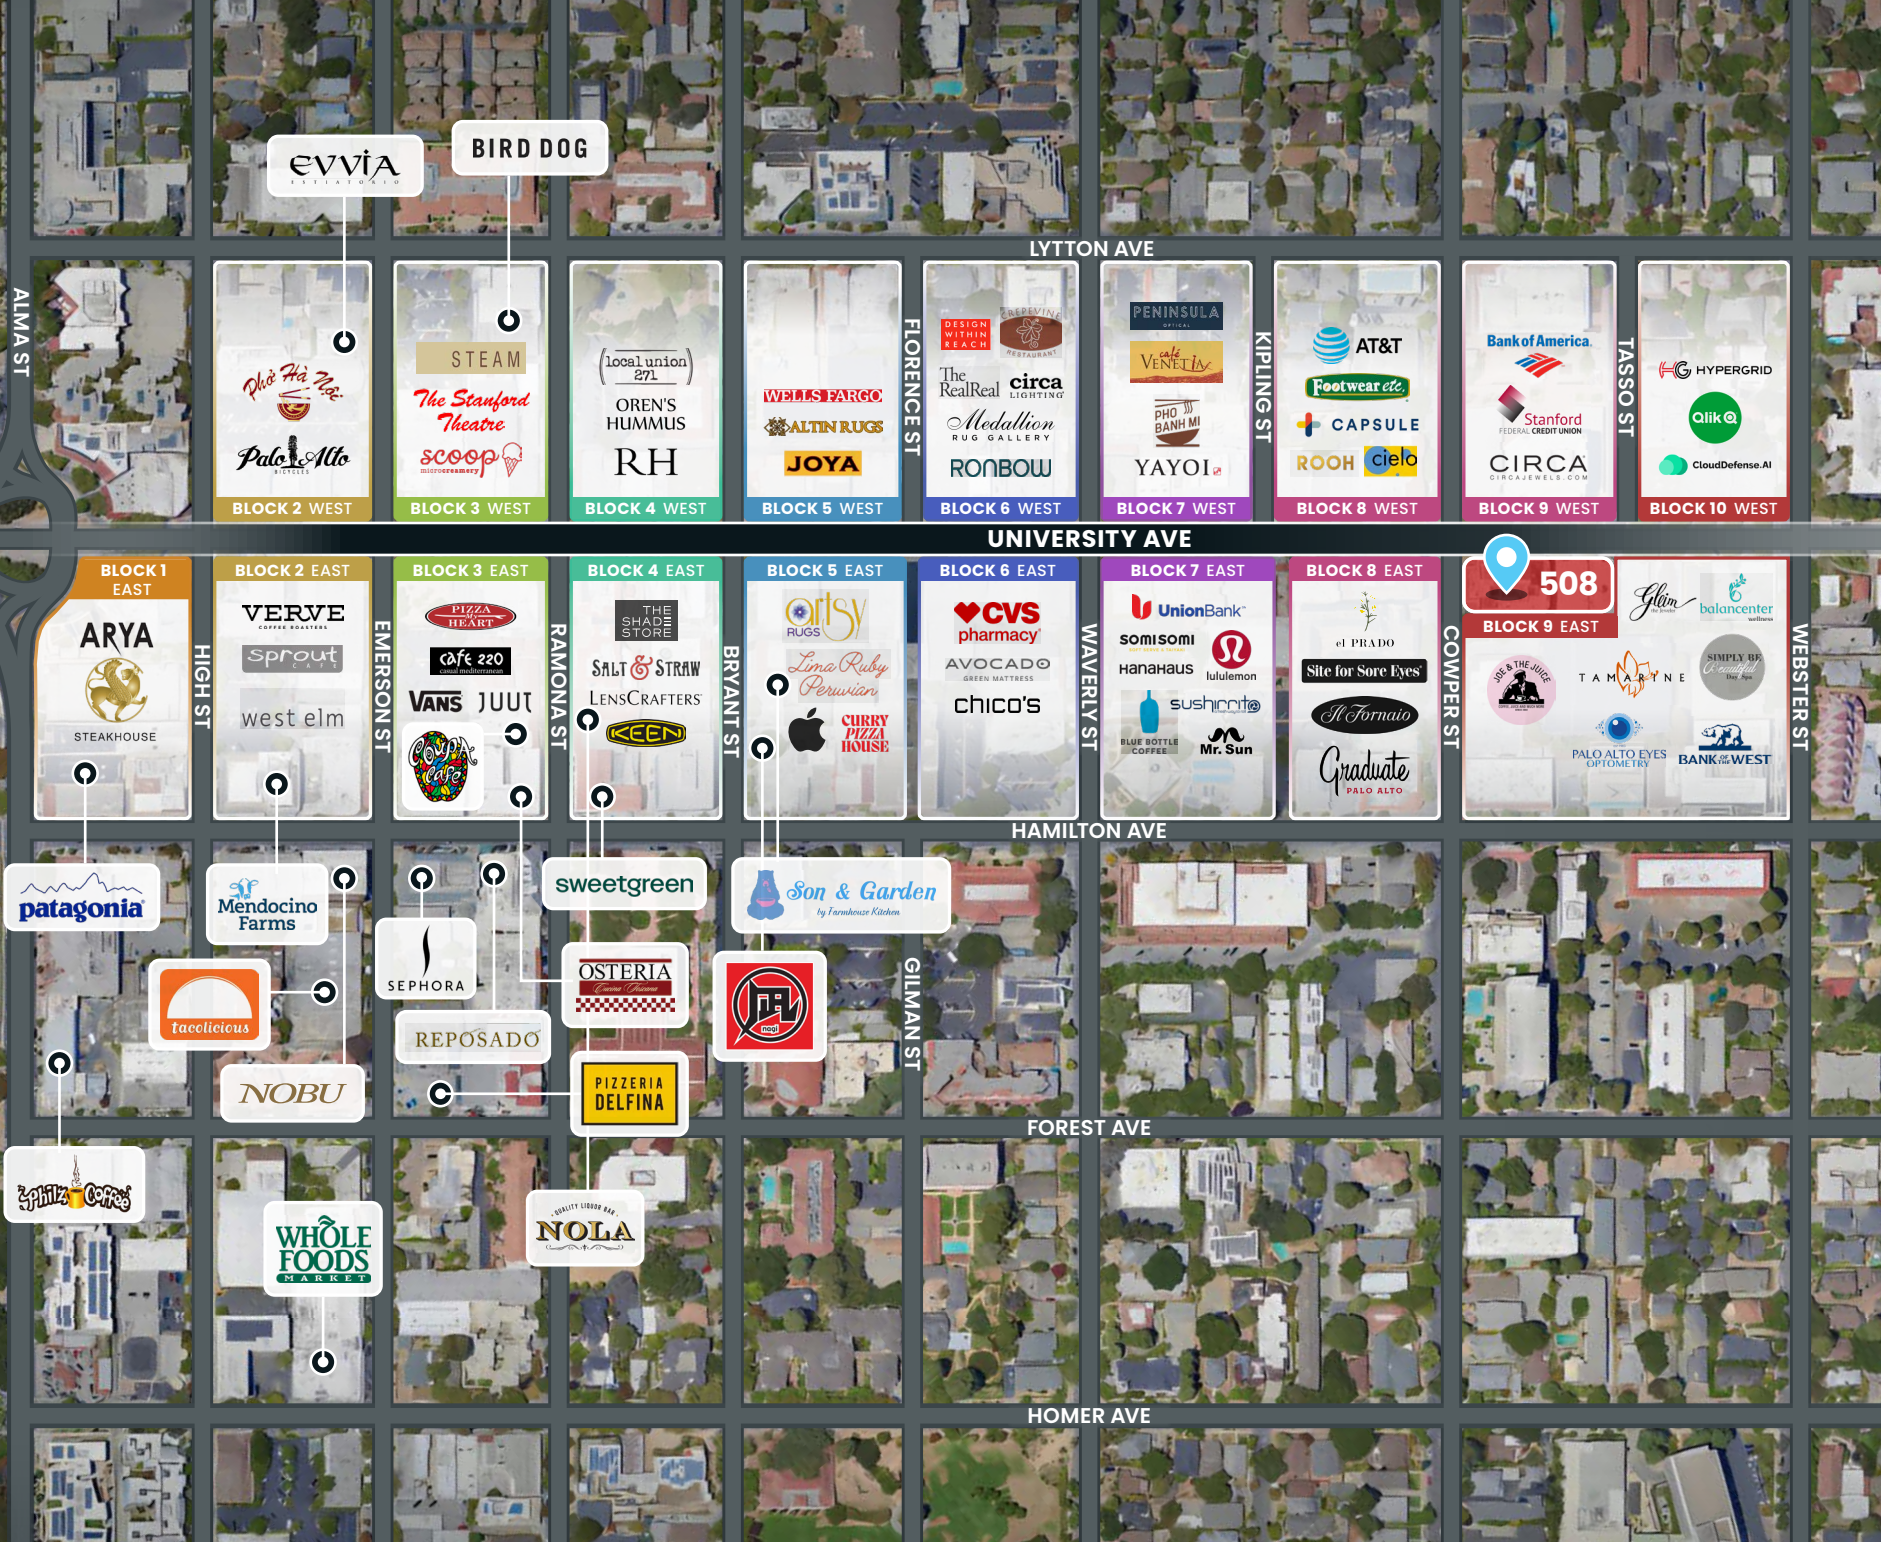

Traffic Counts

Source: 2024 Esri.

University Ave	22,036 ADT
Lytton Ave	12,380 ADT
Hamilton Ave	7,768 ADT
Middlefield Rd	13,415 ADT

PROPERTY
SITE PLAN

COWPER STREET

UNIVERSITY AVENUE

UNIVERSITY AVENUE NEARBY RETAIL

ON UNIVERSITY AVE BY BLOCK

- B1** Arya Steakhouse
- B2** Palo Alto Bicycles
- B2** Pho Ha Noi
- B2** Verve Coffee
- B2** Sprout Cafe
- B2** West Elm
- B3** Scoop
- B3** Steam
- B3** Stanford Theater
- B3** Pizza My Heart
- B3** Cafe 220
- B3** Vans
- B3** Juut (Aveda Salon)
- B4** Oren's Hummus
- B4** Local Union 271
- B4** Restoration Hardware
- B4** The Shade Store
- B4** Salt & Straw
- B4** LensCrafters
- B4** Keen
- B5** Wells Fargo
- B5** Altin Rugs
- B5** Joya
- B5** Artsy Rugs
- B5** Curry Pizza House
- B5** Lima Ruby Peruvian
- B5** Apple
- B6** Medallion Rug Gallery
- B6** Design Within Reach
- B6** Crepevine
- B6** Circa Lighting
- B6** The Real Real
- B6** Ronbow
- B6** CVS
- B6** Avocado Mattress
- B6** Chicos
- B7** Yayoi
- B7** Pho Banh Mi
- B7** Peninsula Optical
- B7** Cafe Venetia
- B7** Union Bank
- B7** Lululemon
- B7** Mr. Sun
- B7** Somi Somi
- B7** Sushirrito
- B7** Varsity Theater
- B7** Blue Bottle
- B7** Footwear Etc.
- B7** Rook
- B8** Capsule
- B8** Cielo
- B8** AT&T
- B8** Site for Sore Eyes
- B8** Graduate Hotel
- B8** Joe & The Juice
- B8** Tamaryne
- B9** Bank of the West
- B9** Gleim the Jeweler
- B9** Balancercenter
- B9** Simply Be Beautiful
- B9** Palo Alto Eyes
- B10** Hypergrid
- B10** Qlik Q
- B10** CloudDefense.AI

OFF UNIVERSITY AVE

- Whole Foods
- Nobu
- Reposado
- Tacolicious
- Pizzeria Delfina
- Mendocino Farms
- Philz Coffee
- Patagonia
- Sweetgreen
- Nola
- Evvia Estiatorio
- Bird Dog
- Ramen Nagi
- Son & Garden
- Osteria Toscana
- Coupa Cafe
- Sephora