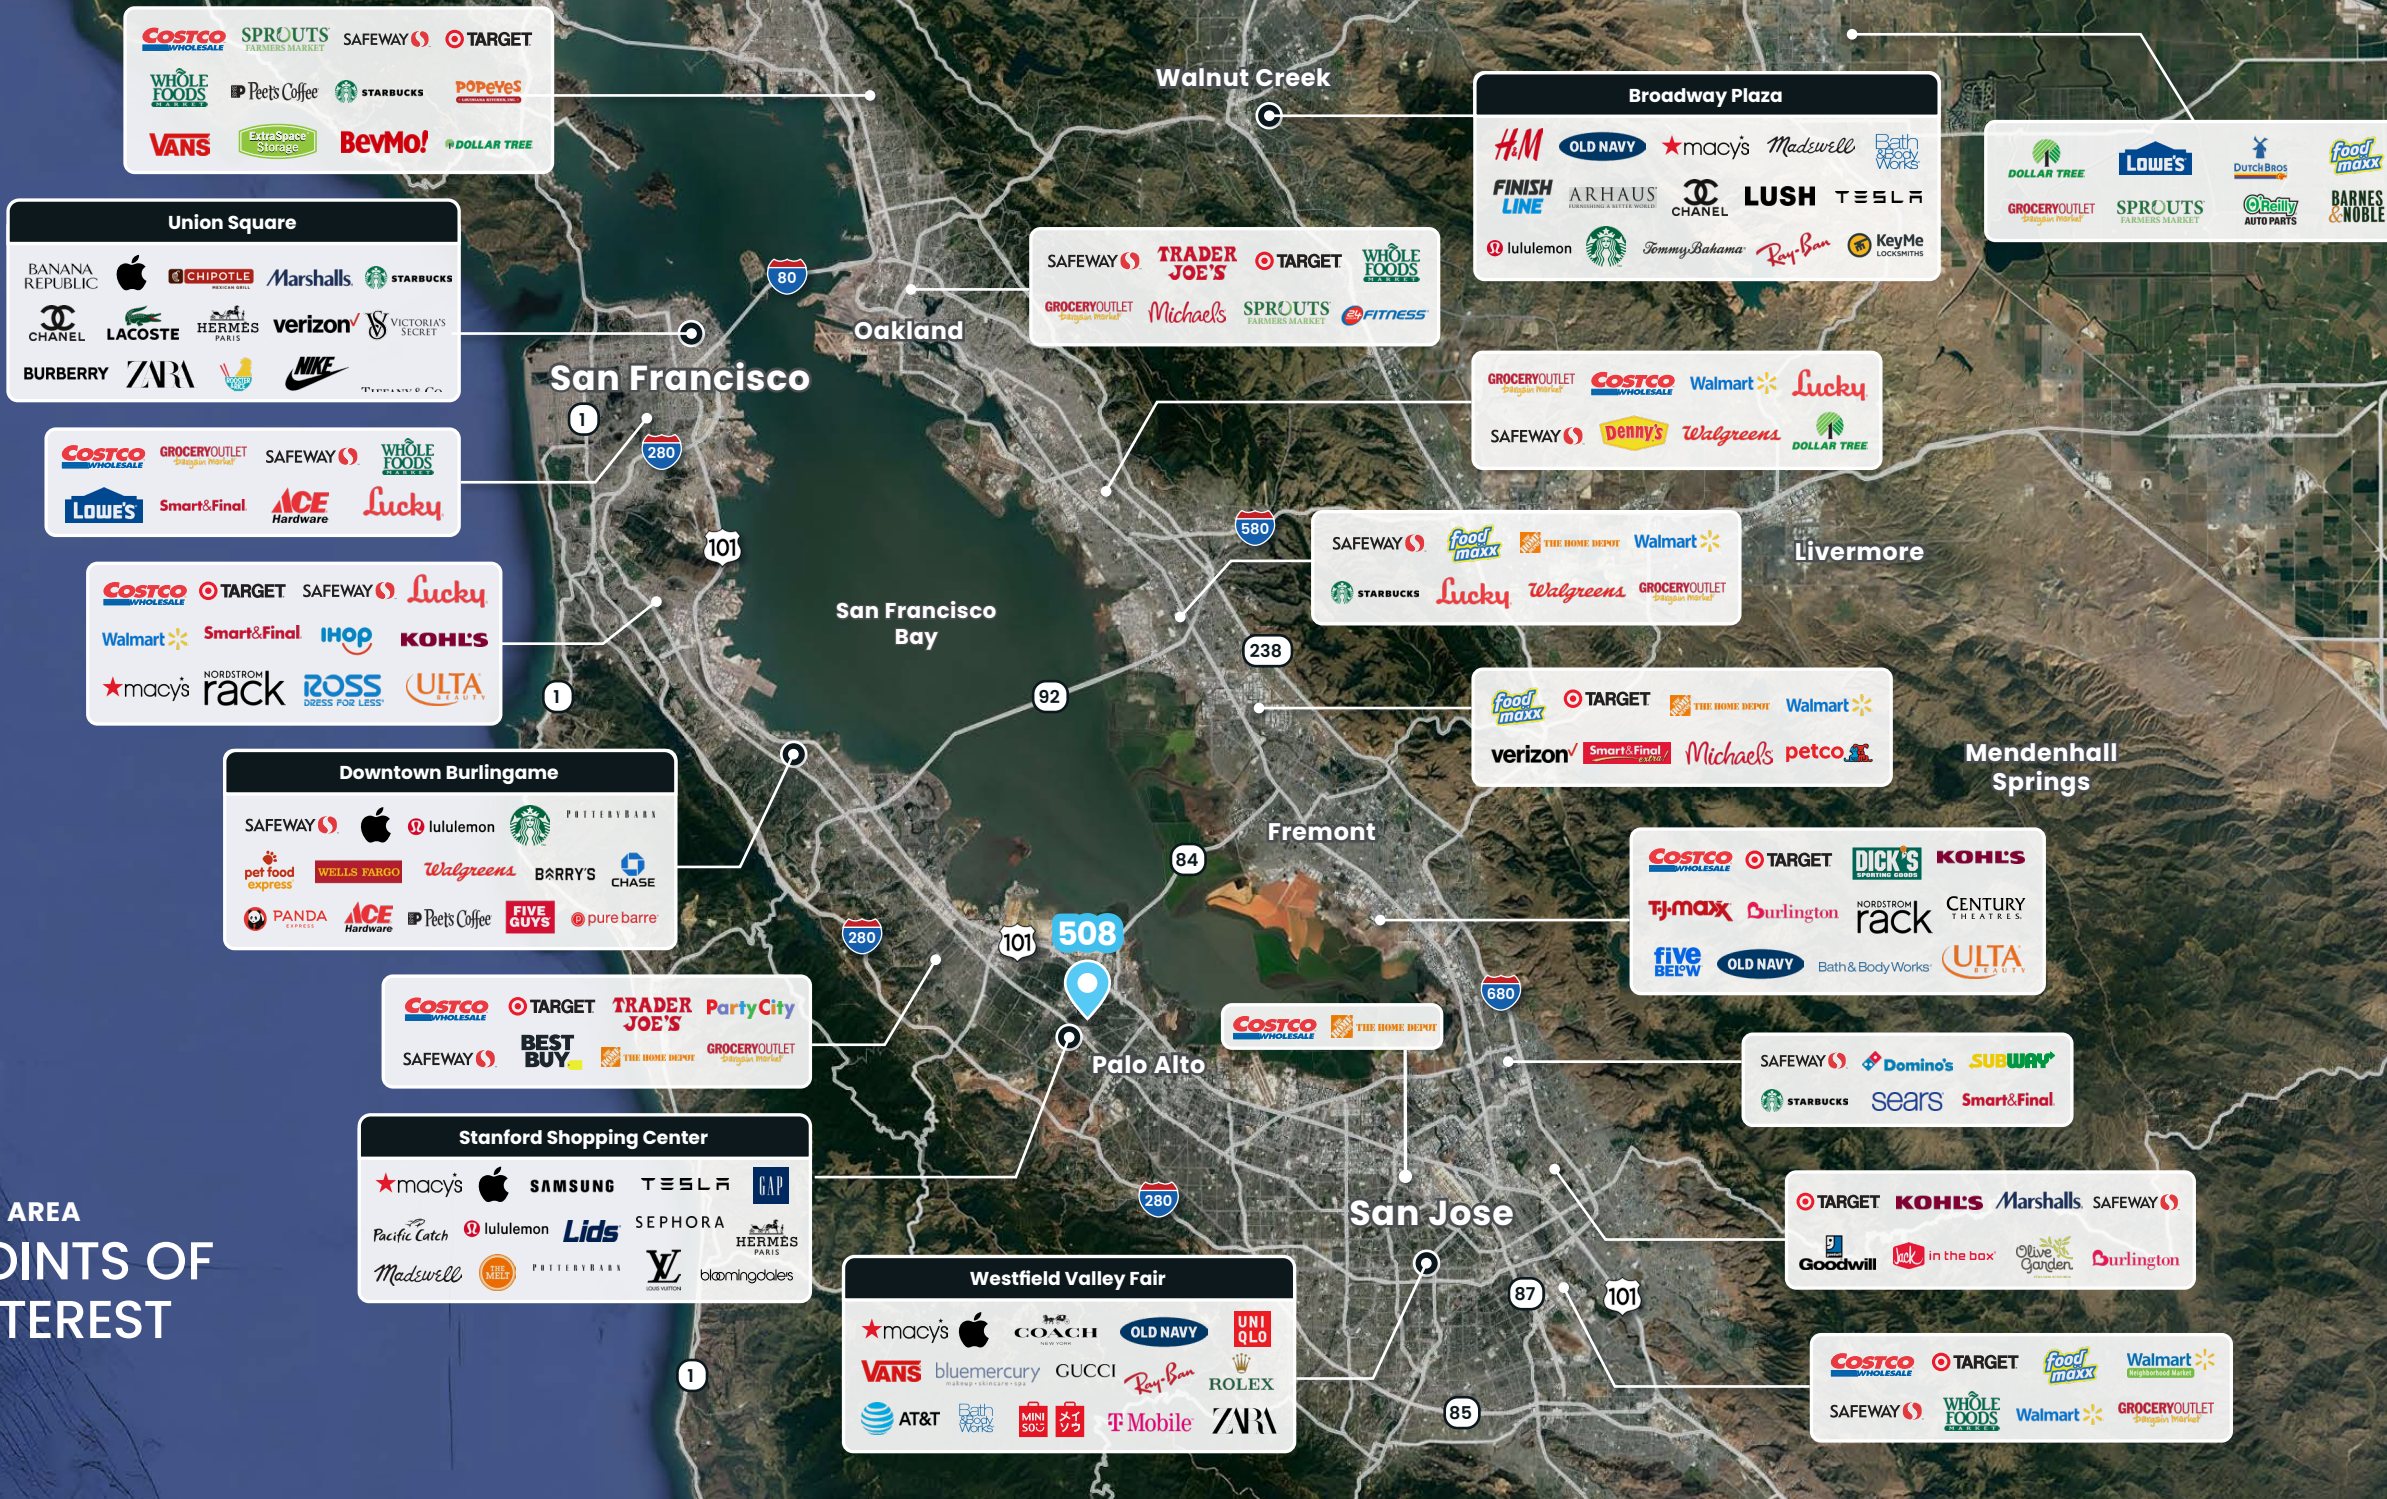

BAY AREA POINTS OF INTEREST