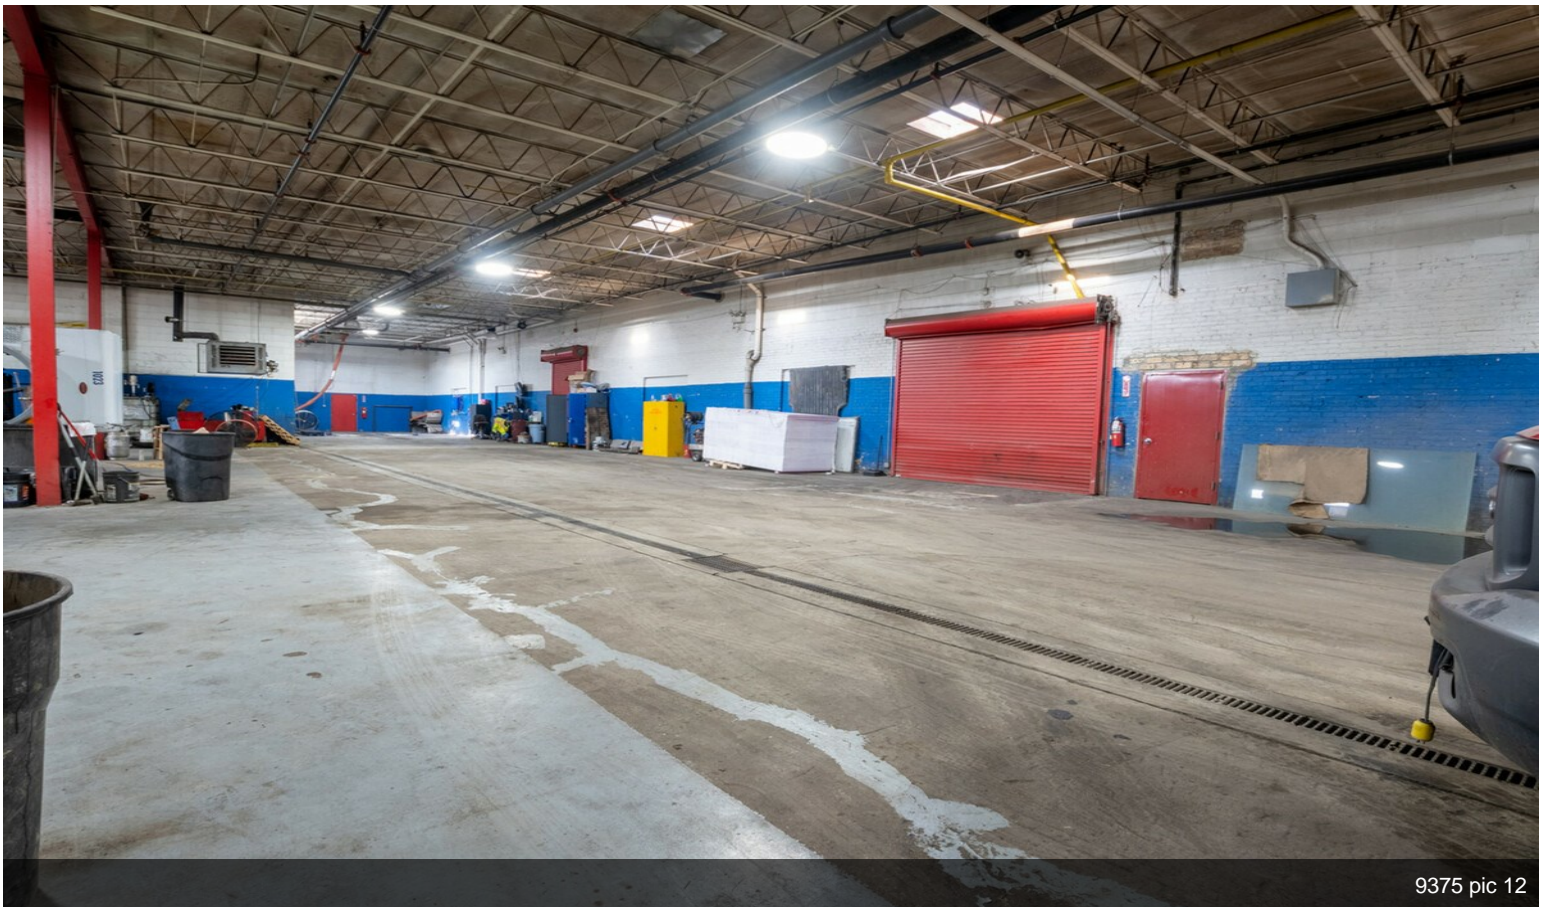

Property Photos