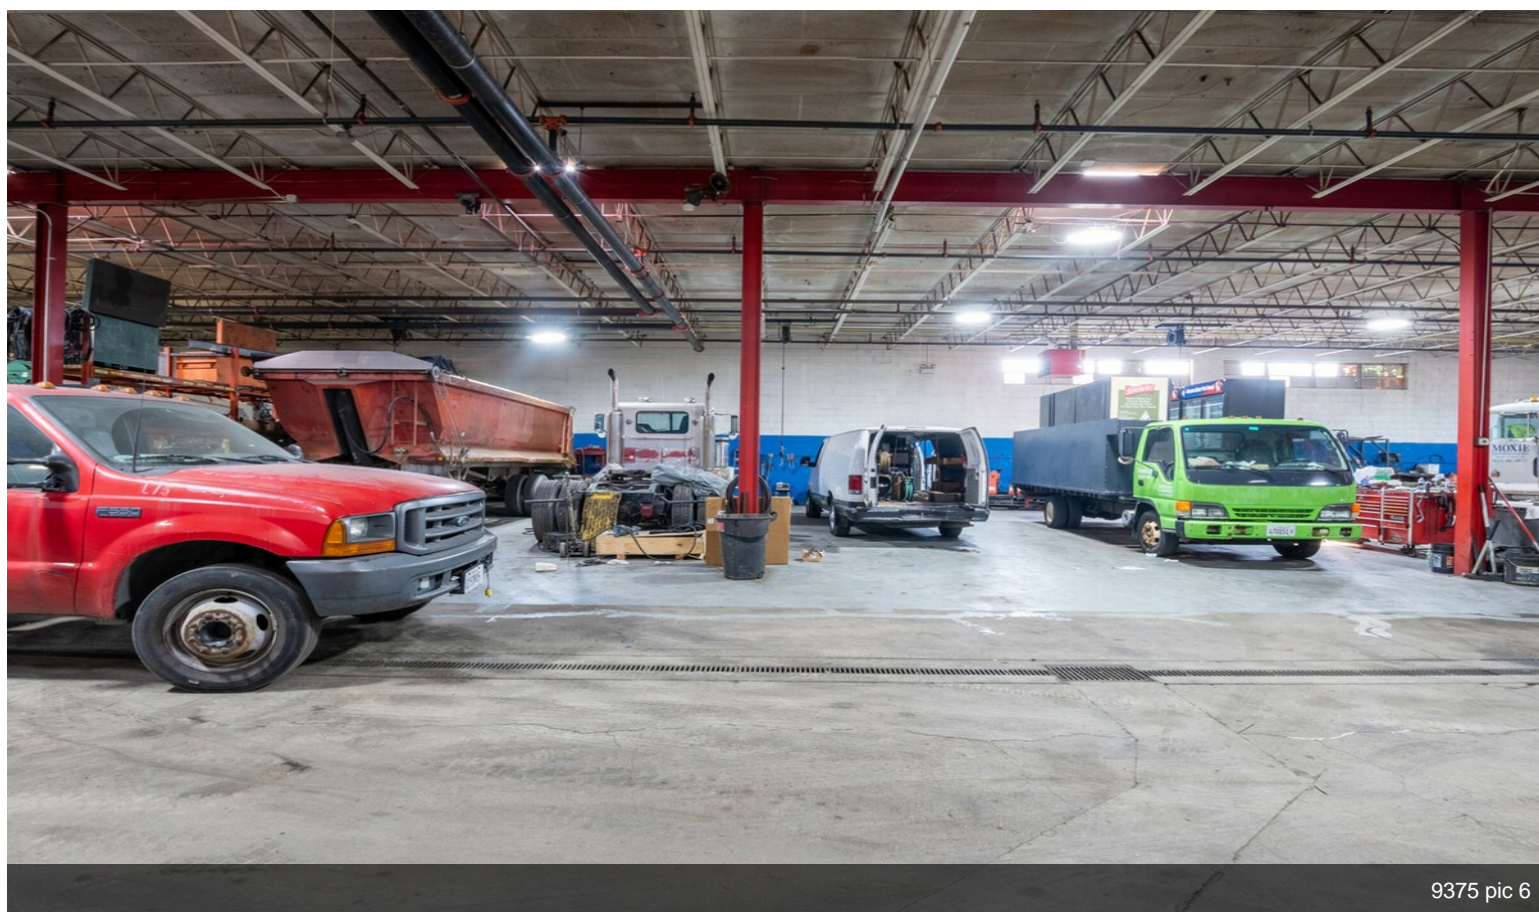

Property Photos

9375 pic 7

9375 pic 6