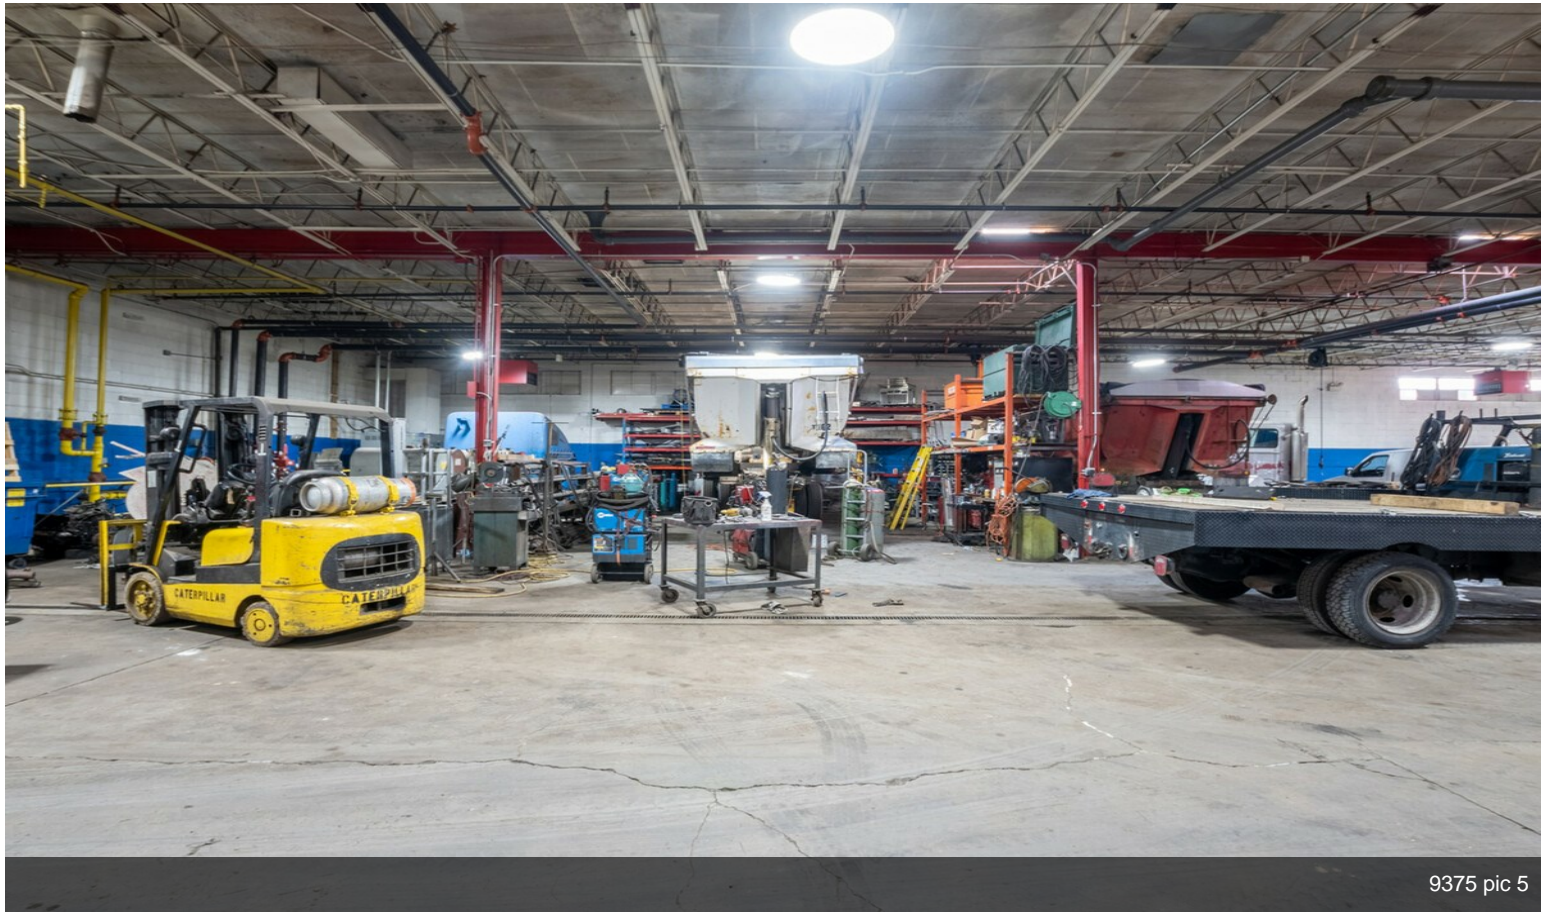

Property Photos

9375 pic 5