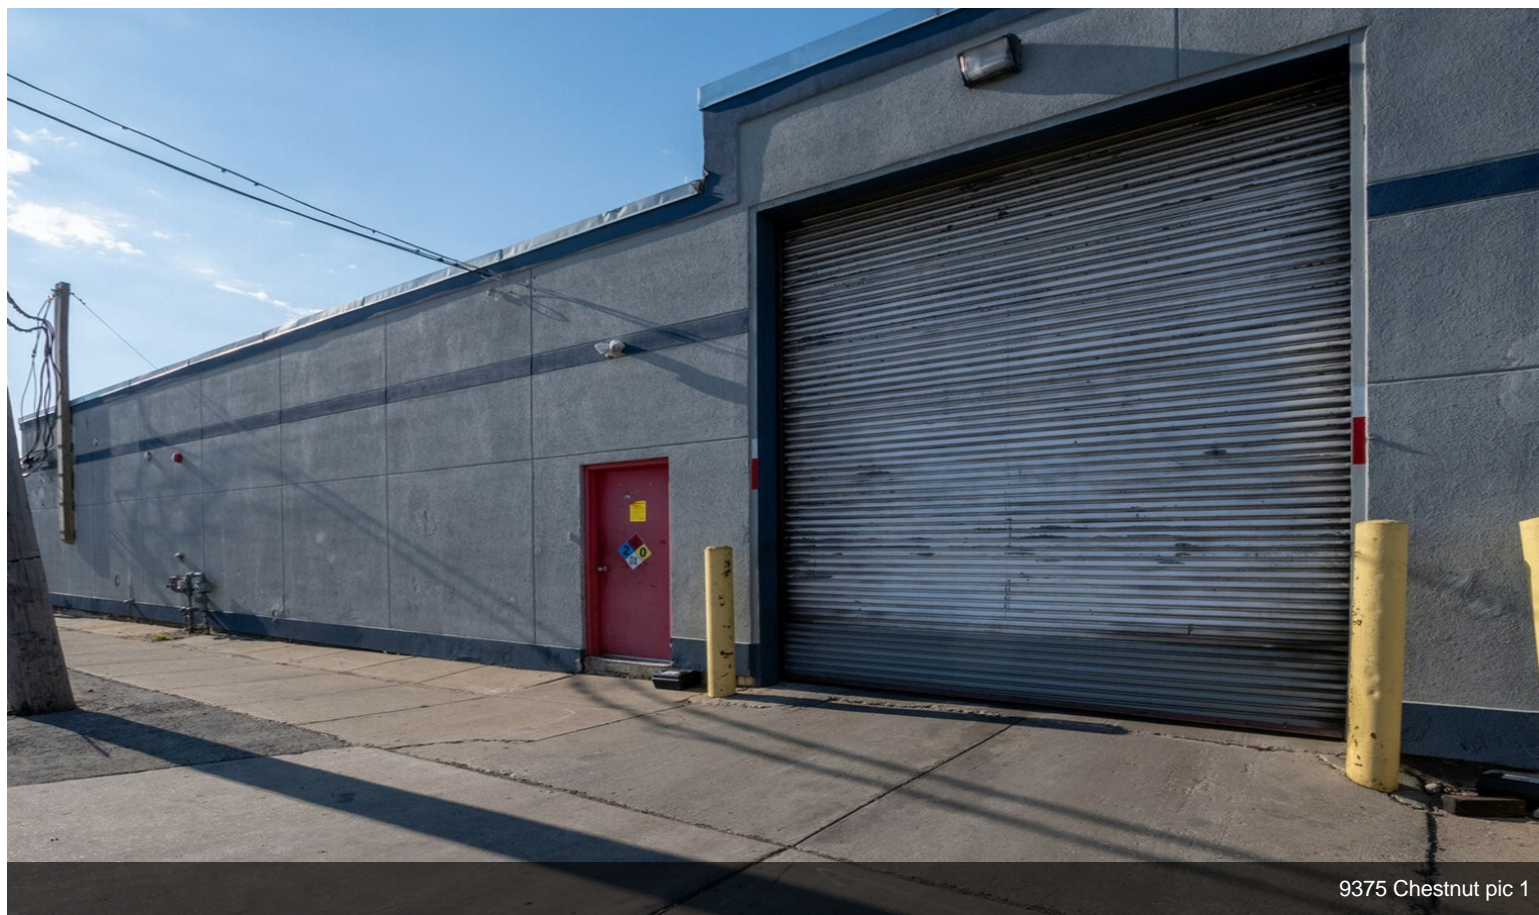

Property Photos

9375 Chestnut pic 1