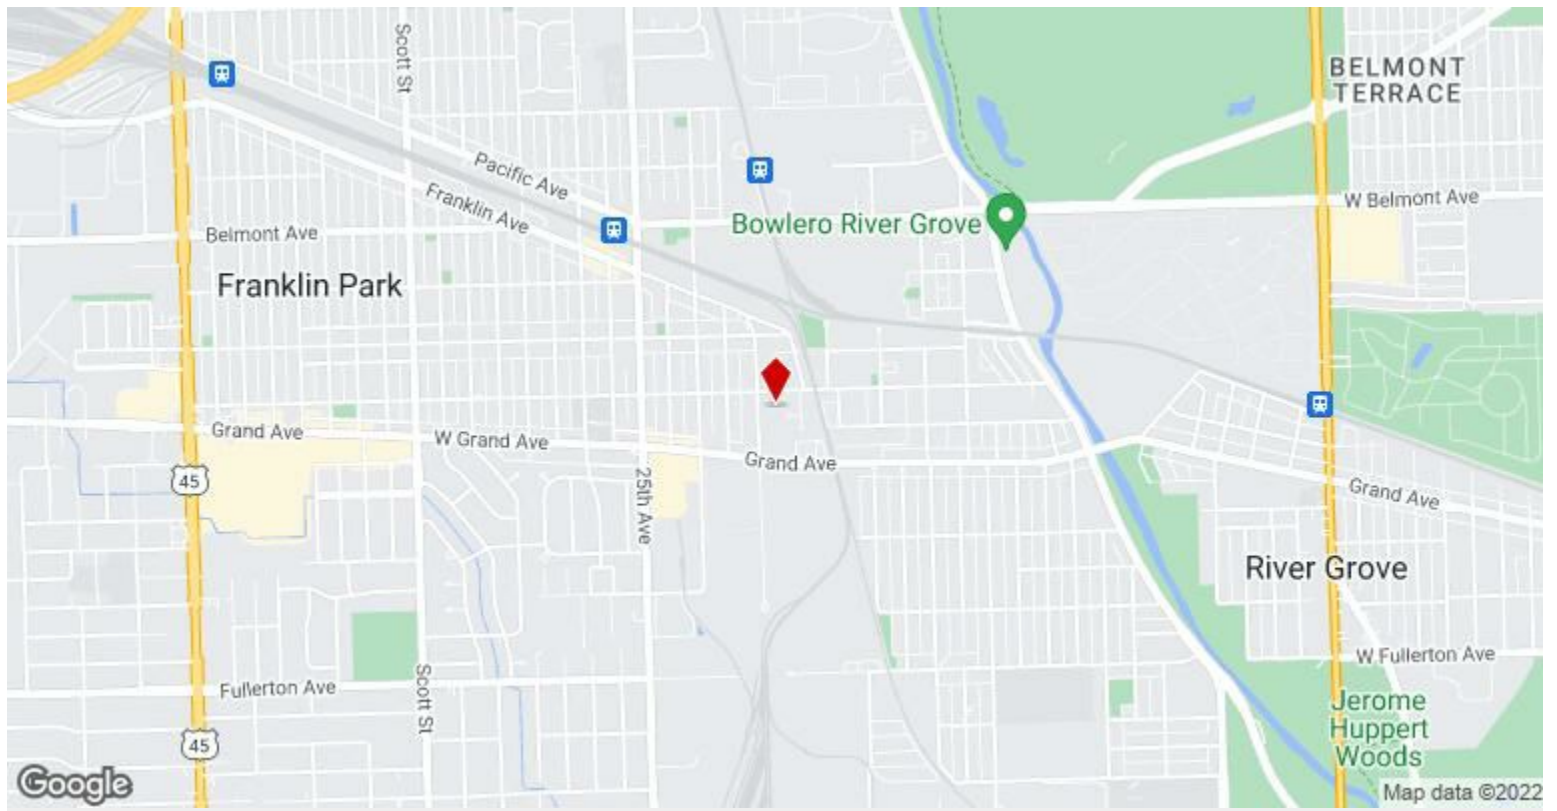

9375 Chestnut Ave, Franklin Park, IL 60131

Near O'hare airport, big warehouse space, high ceilings, perfect for manufacturing, storage, and servicing of trucks, with beautiful offices, and two big executive offices, one offering a private full bath.