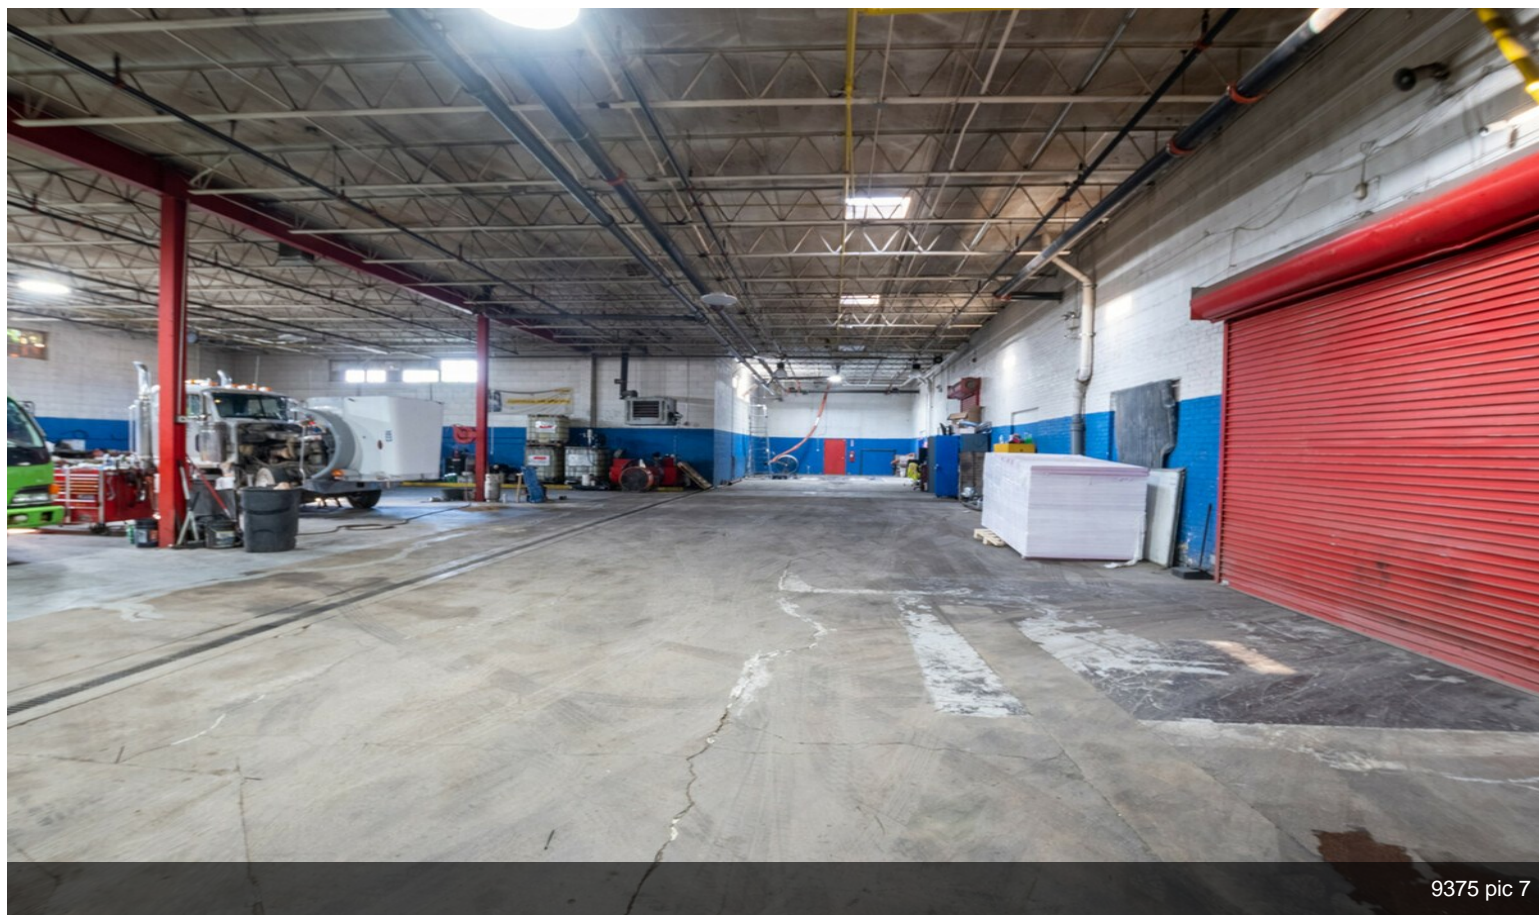

Property Photos

9375 pic 7