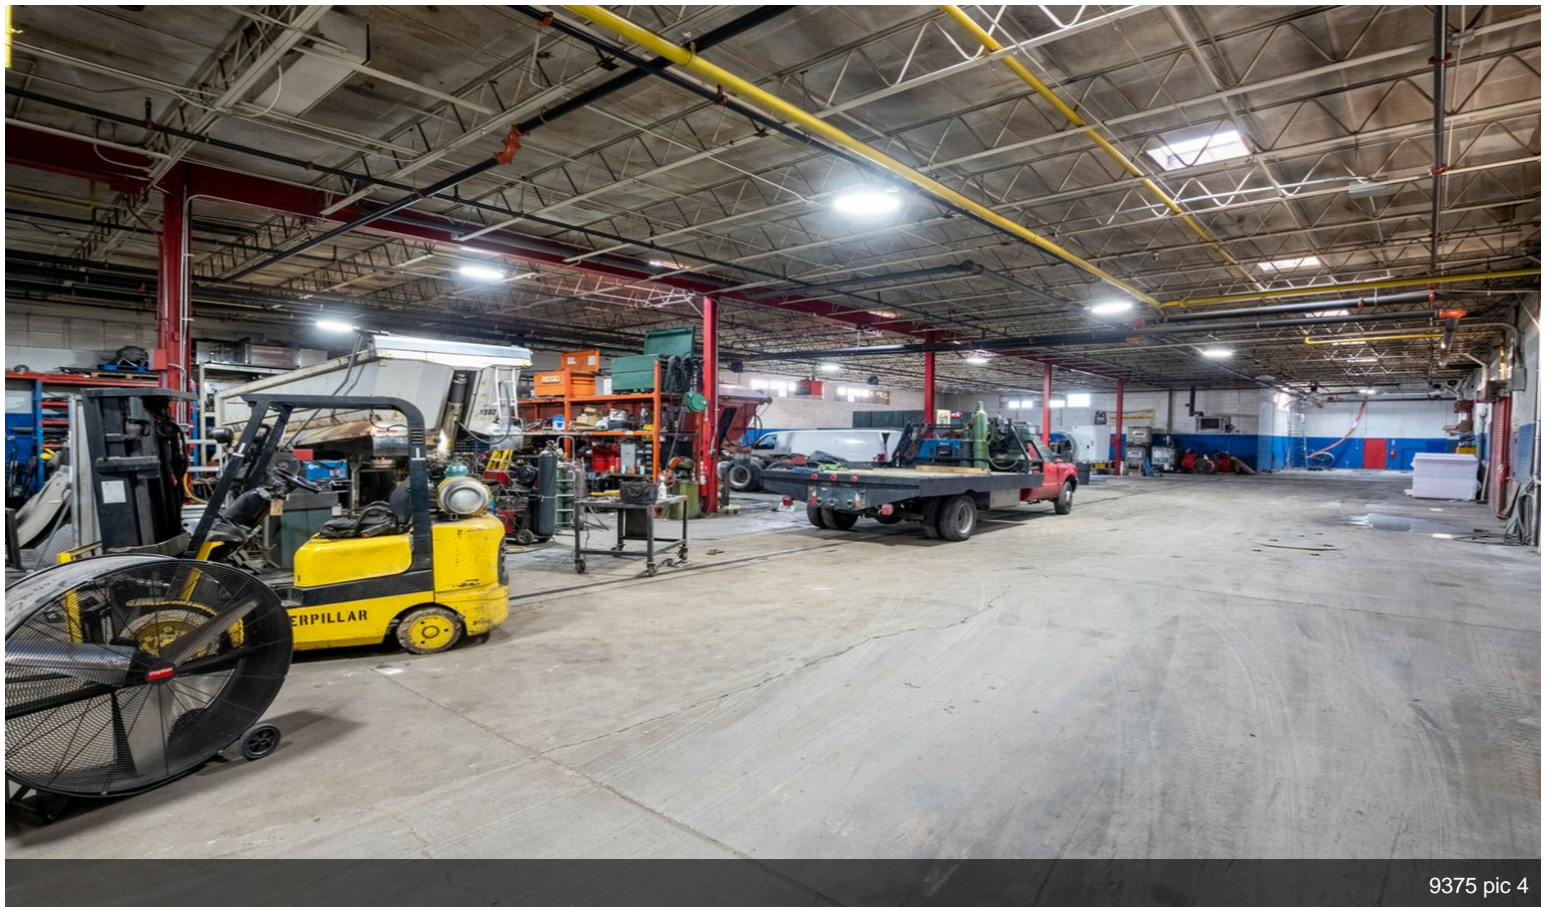

Property Photos

9375 pic 4