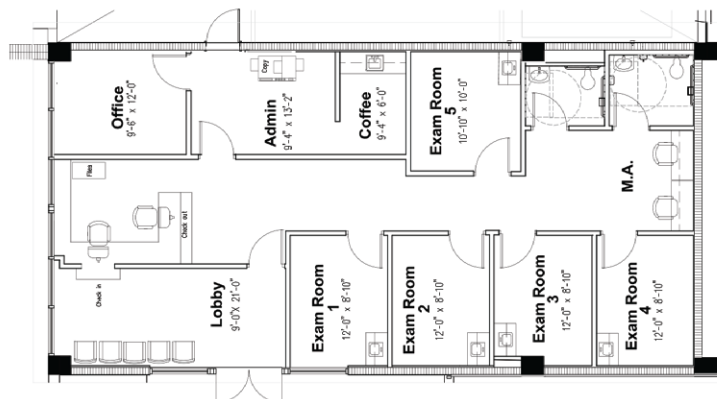

# PROPERTY FEATURES

SITE PLAN

TOTAL SF	± 1,869 SF
SECURITY	CONTROLLED ACCESS
PARKING	COVERED GARAGE
FEATURES	ON-SITE GYM
AVAILABILITY	DECEMBER 2024
LEASE RATE	\$36.00 PSF NNN