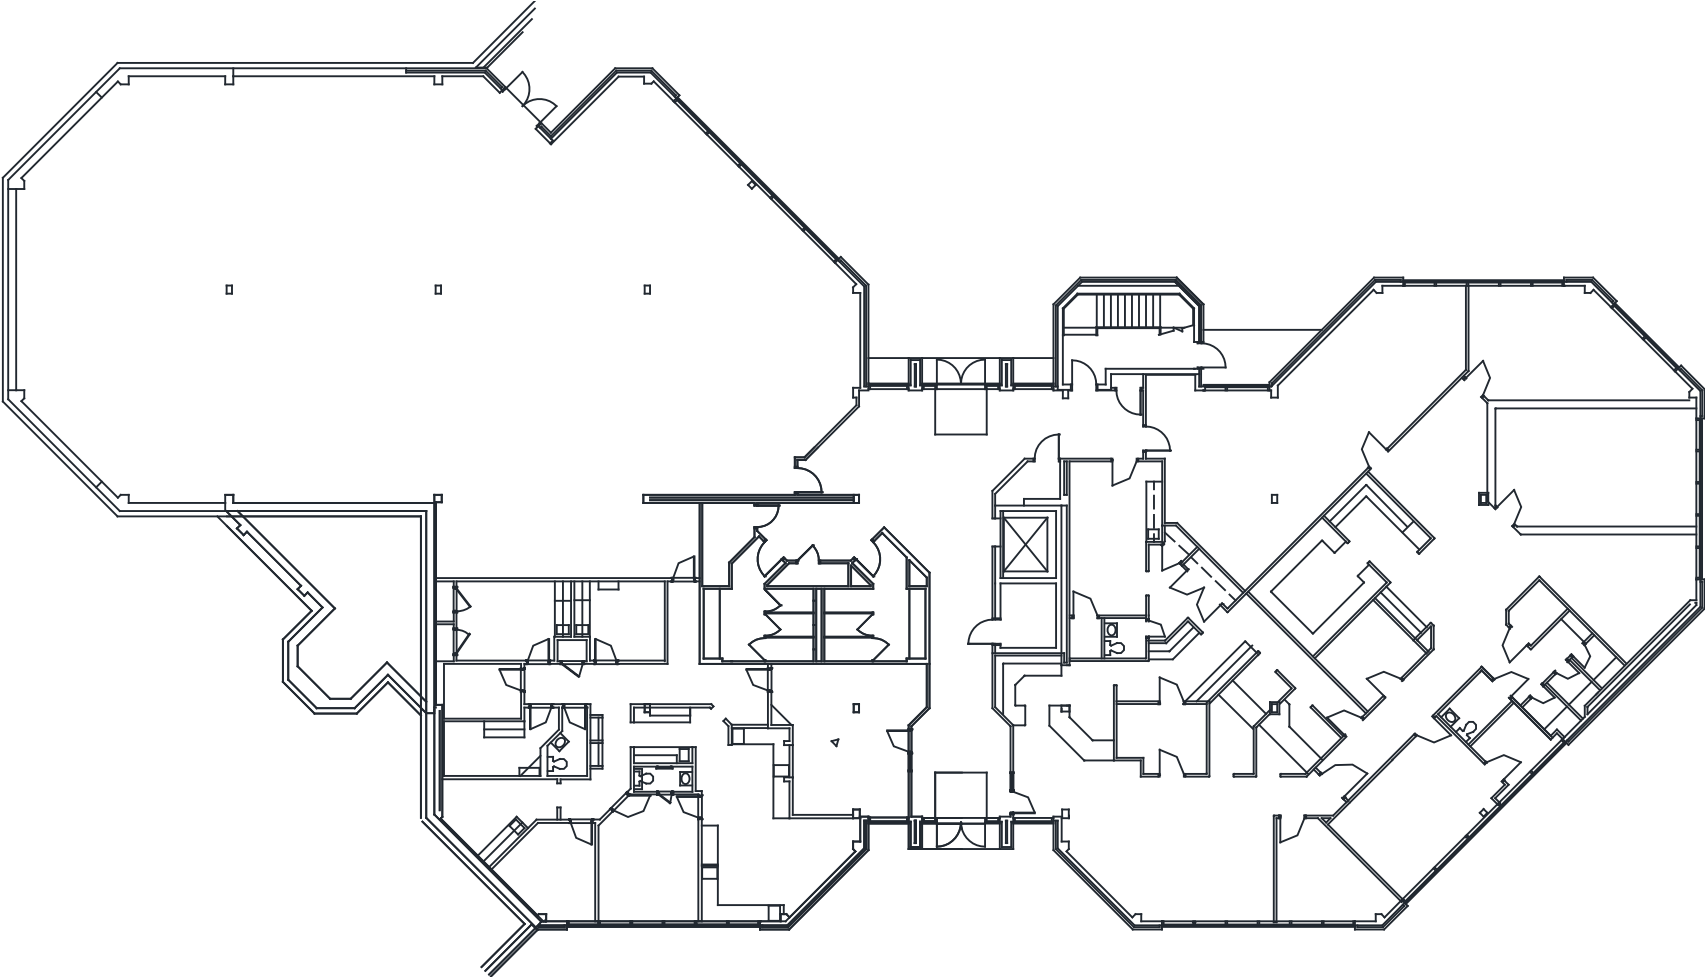

# 4301 LAKE BOONE

4301 Lake Boone Trail | Raleigh

## First Floor

Disclaimer: The above floor plans are not to scale. Furniture not included. The available space shown is a representative layout.

JANE DOGGETT, CCIM | 919-875-6614  
JANE.DOGGETT@HIGHWOODS.COM