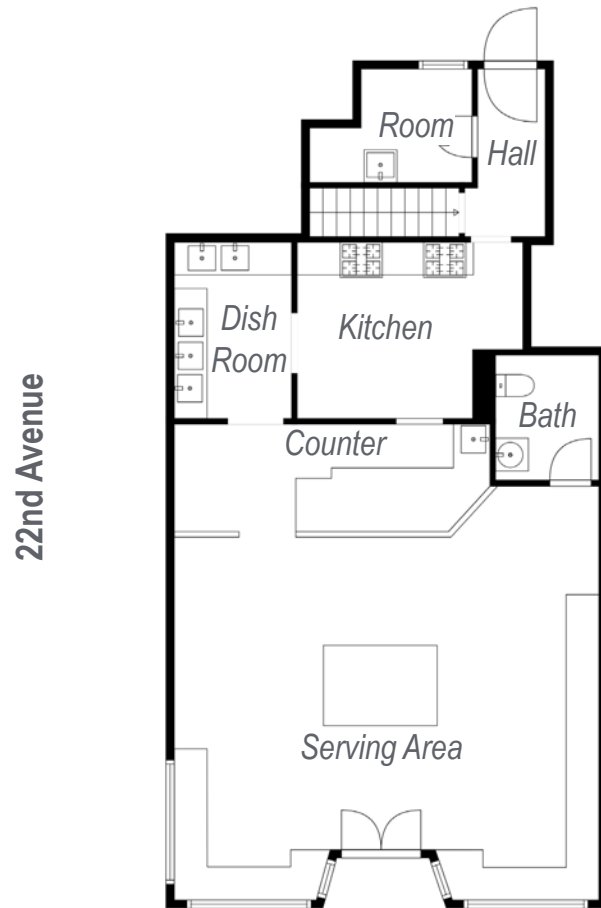

5801 GEARY BOULEVARD

FLOOR PLAN

First Floor: +/- 1,000 Square Feet

Lower Level: +/- 350 Square Feet

TOTAL: +/- 1,350 Square Feet

FIRST FLOOR