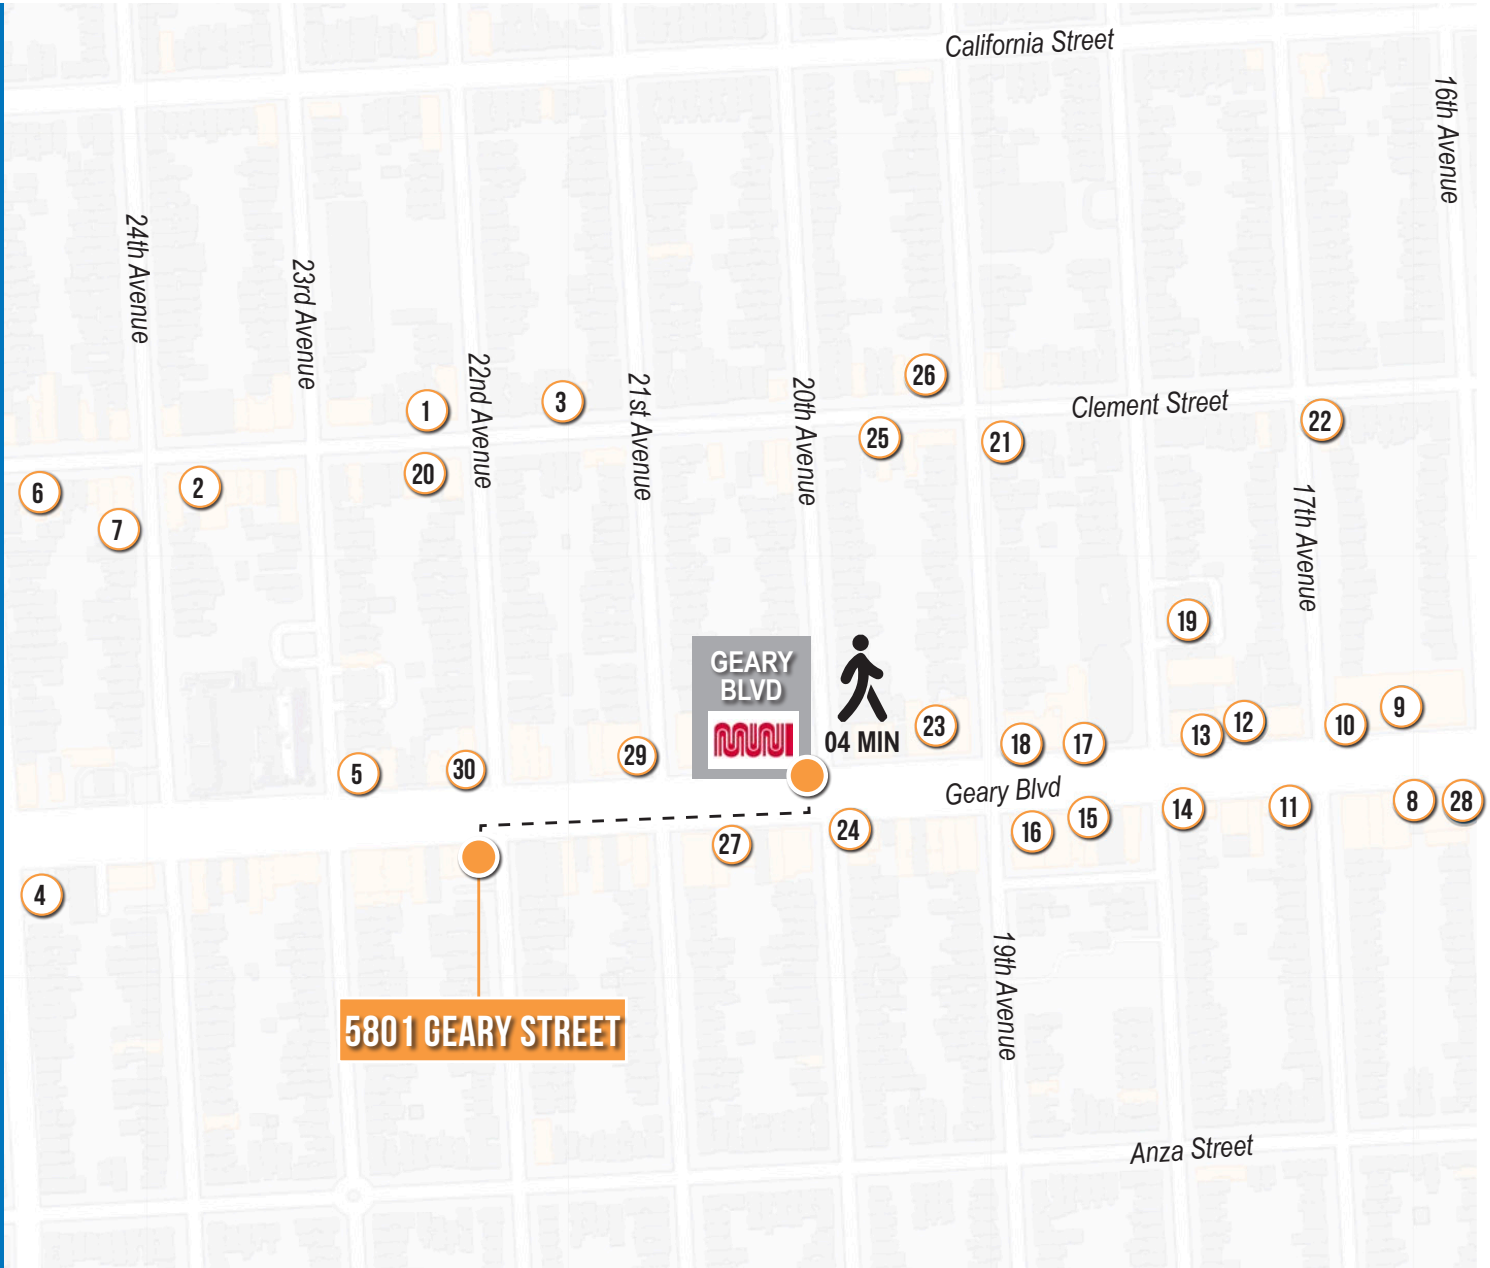

5801 GEARY BOULEVARD

NEARBY AMENITIES

- 1..... Fuku Ramen
- 2..... Red Tavern
- 3..... Home Coffee Roasters
- 4..... Jiffy Lube
- 5..... Que Chulada
- 6..... Fiorella Clement
- 7..... Violet's
- 8..... Sweet Mango Dessert Cafe
- 9..... Domino's Pizza
- 10..... Walgreens
- 11..... Royal Ground Coffee
- 12..... Hong Kong Lounge
- 13..... Na Ya Dessert Cafe
- 14..... Golden Edge Pizza
- 15..... Peek-a-Boo Factory SF
- 16..... Starbucks
- 17..... Joe's Ice Cream
- 18..... Volcano Curry
- 19..... Richmond District YMCA
- 20..... C Q. Noodles
- 21..... Tia Margarita
22. 22 Ricky & Sons Plumbing& Electric
- 23..... Boiling Hot Pot
- 24..... Hummus Bodega
- 25..... Sichuan Tasty Restaurant
- 26..... Harajuku Sushi
- 27..... New World Market
- 28..... Peet's Coffee
- 29..... Dragon Beaux
- 30..... Aziza