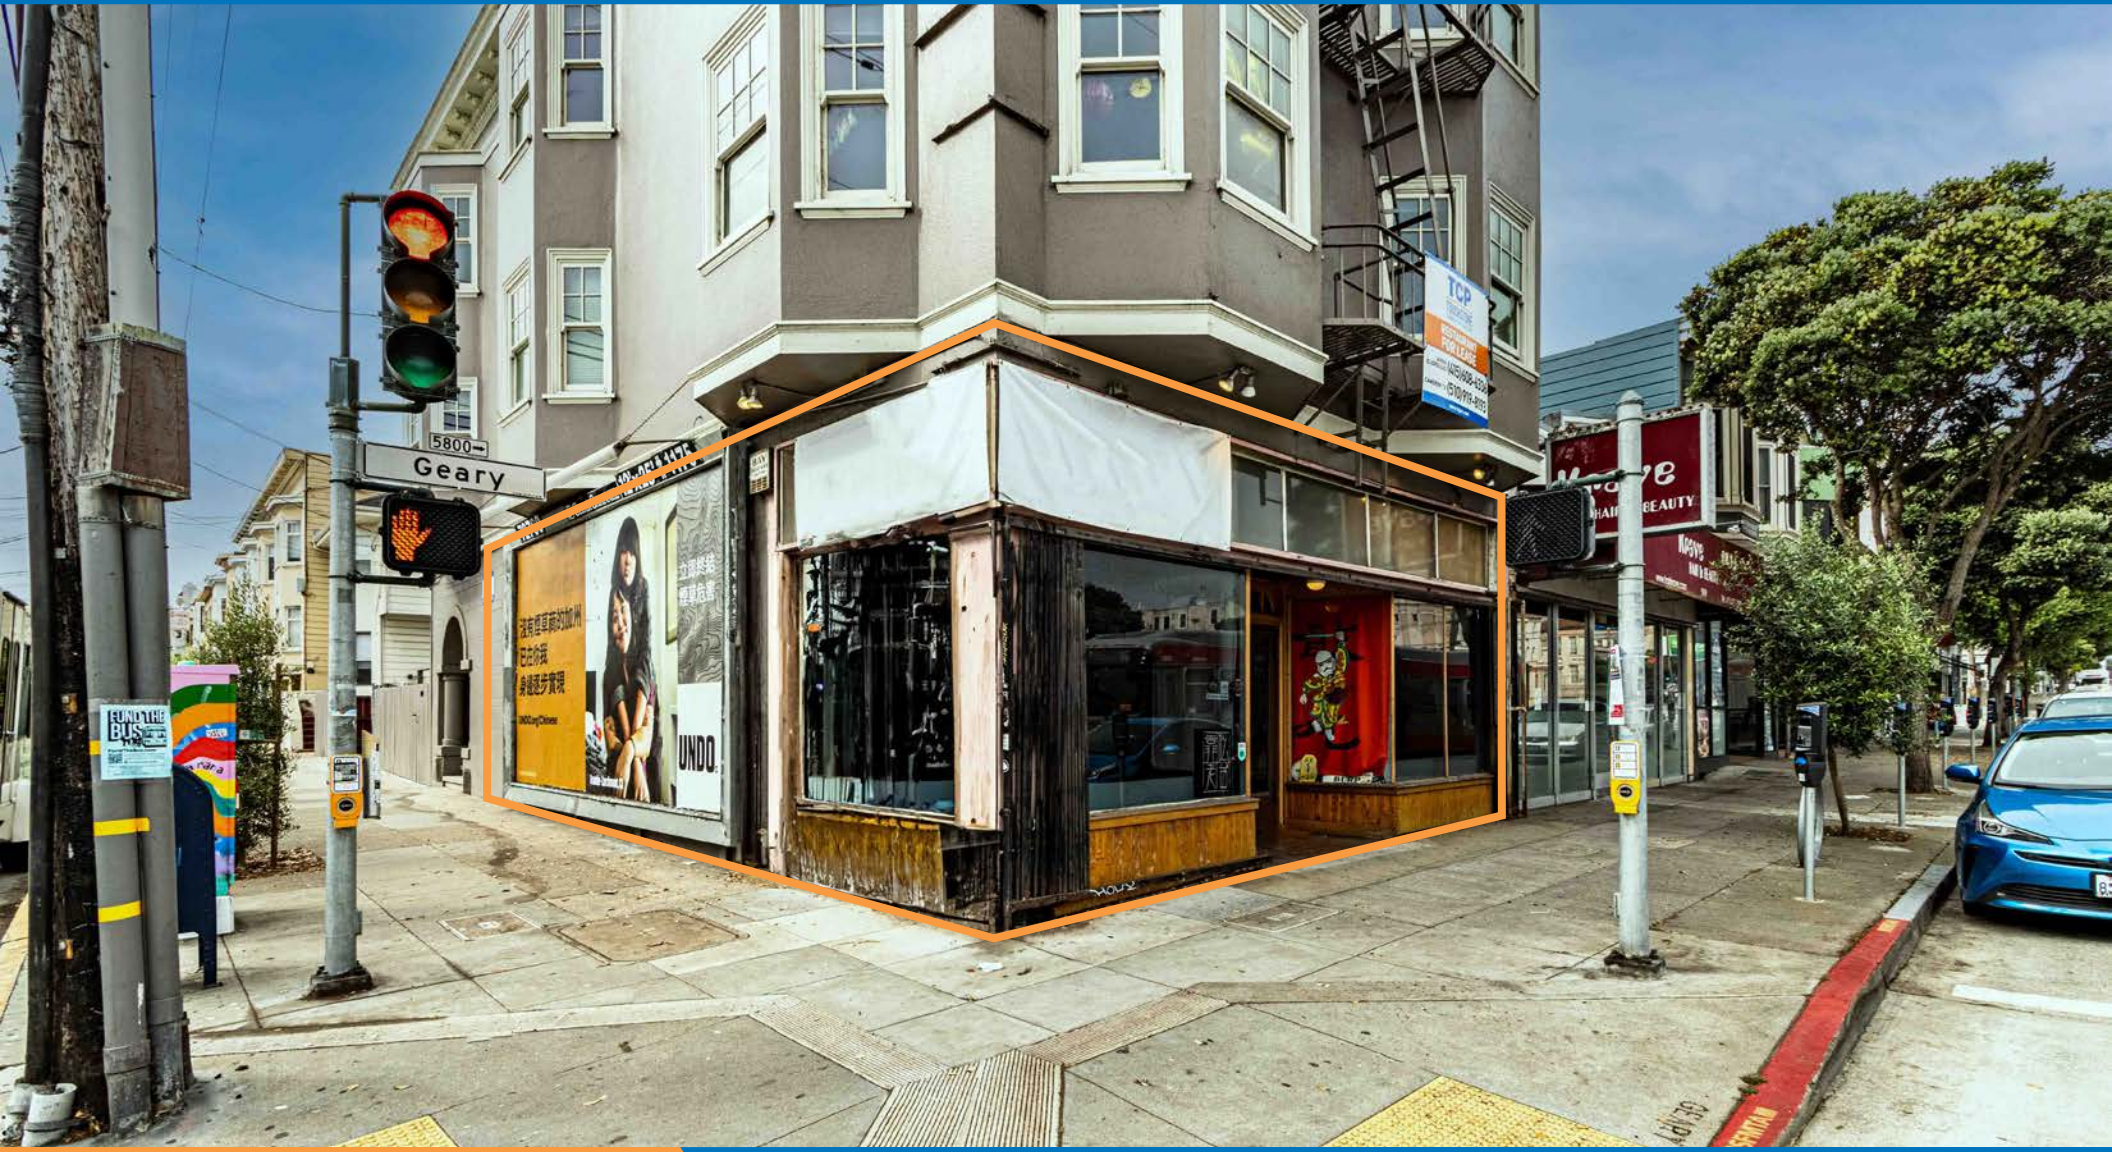

# 5801 GEARY BOULEVARD

FOR LEASE | 2ND GENERATION CORNER RESTAURANT SPACE

**TCP**  
TOUCHSTONE  
COMMERCIAL PARTNERS

# 5801 GEARY BOULEVARD

### ADDRESS

5801 Geary Boulevard, San Francisco, CA 94121