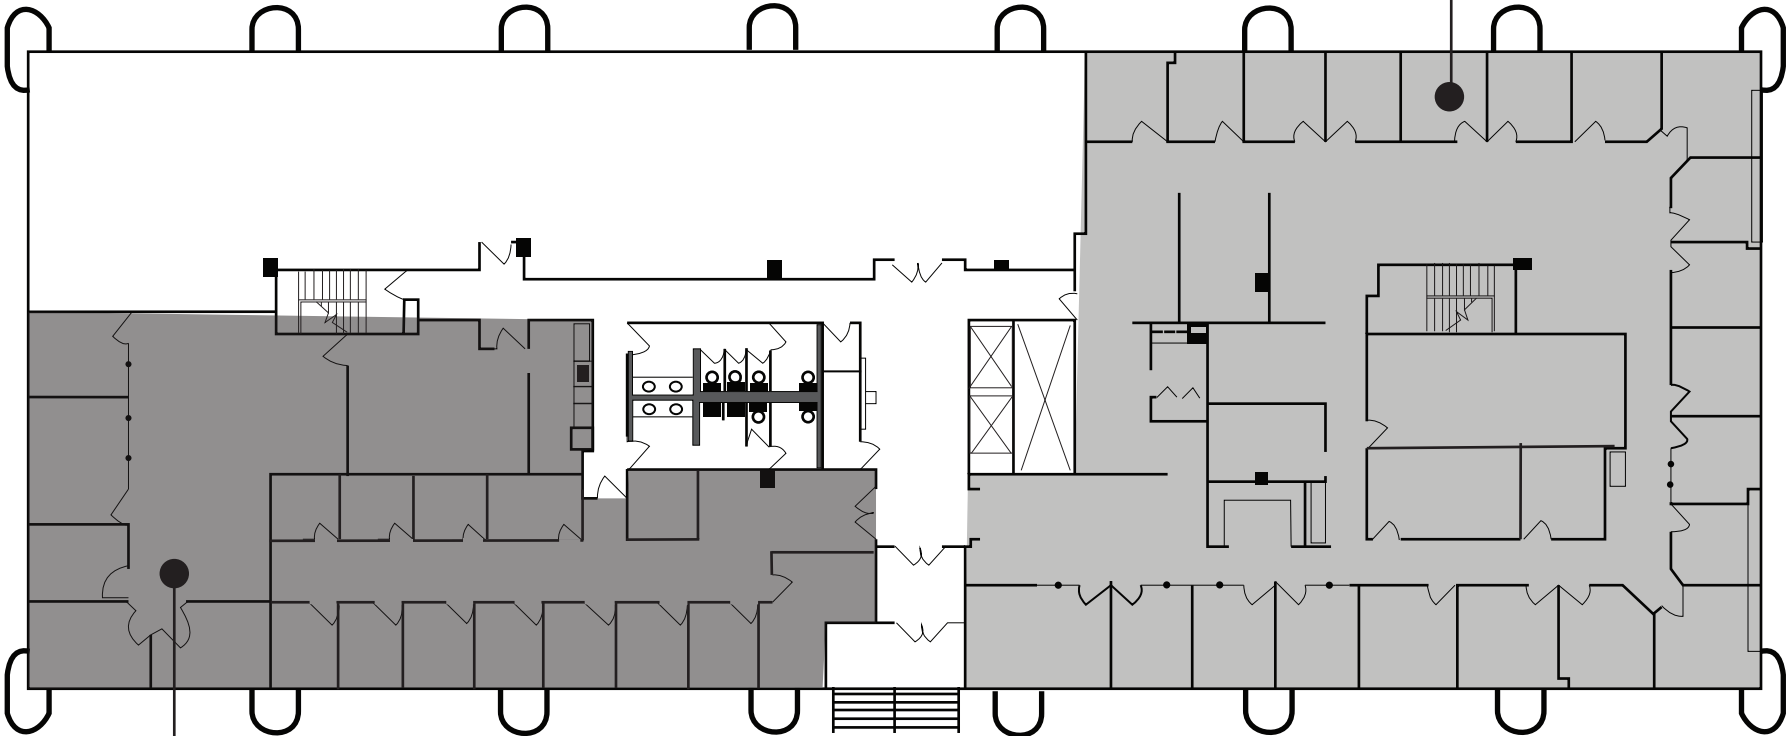

AVAILABLE
Suite 102
7,167 SF

AVAILABLE
Suite 101
4,254 SF

First Floor

10805 Sunset Office Drive
St. Louis, MO 63127

AVAILABLE
Suite 207
5,458 SF

Second Floor

10805 Sunset Office Drive
St. Louis, MO 63127