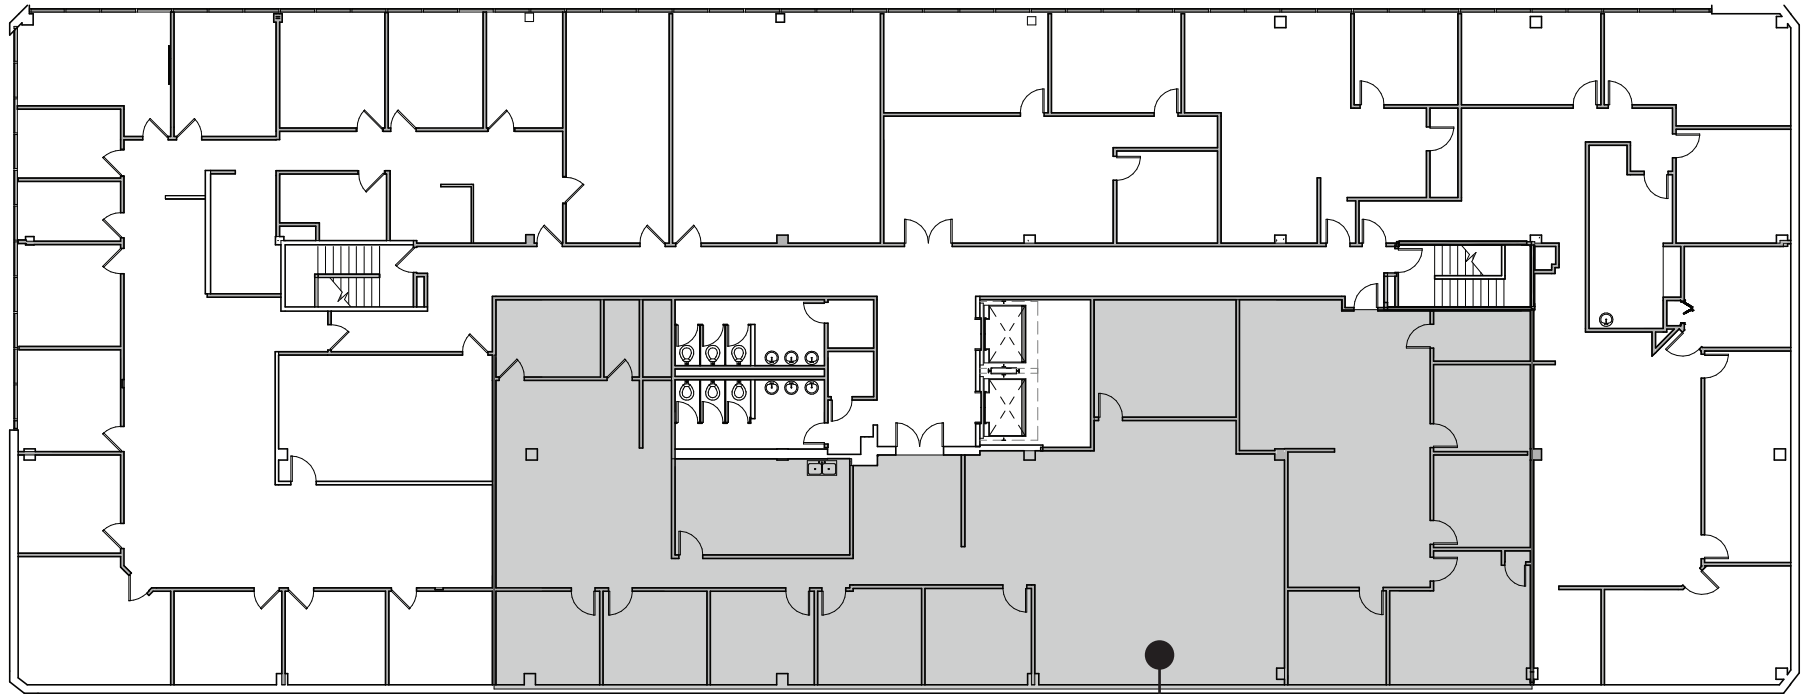

AVAILABLE
Suite 102
7,167 SF

AVAILABLE
Suite 101
4,254 SF

First Floor

10805 Sunset Office Drive
St. Louis, MO 63127

AVAILABLE
Suite 207
5,458 SF

Second Floor

10805 Sunset Office Drive
St. Louis, MO 63127