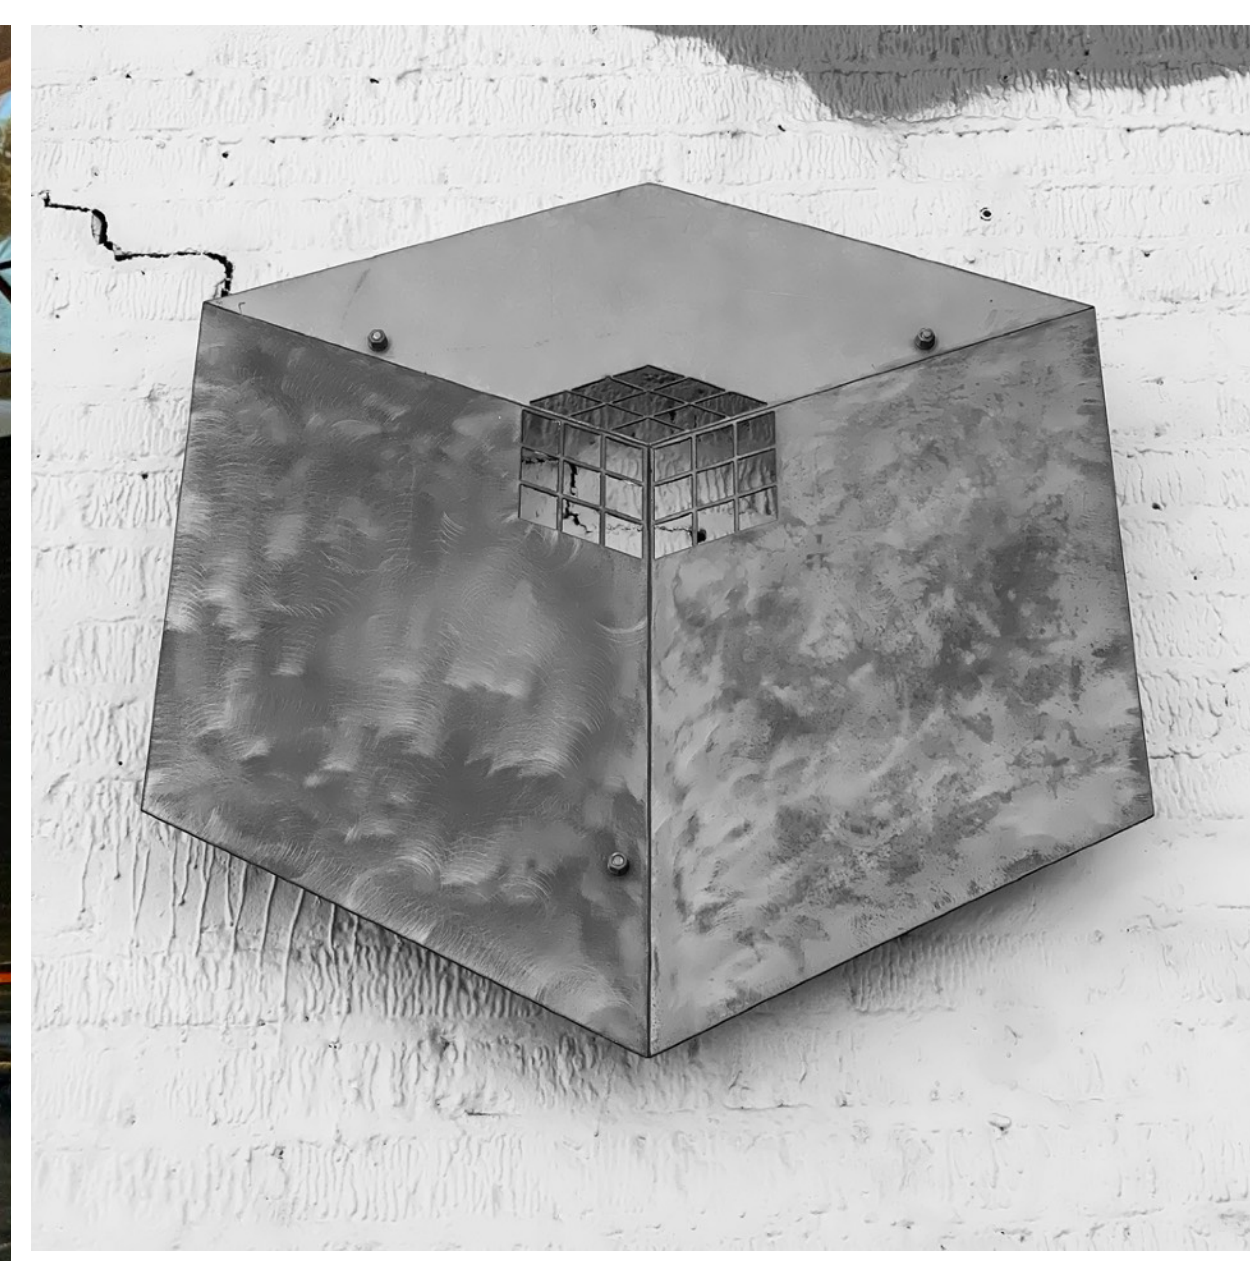

# BOXEIGHT

STUDIO ♦ CREATIVE

1446 E WASHINGTON BLVD ♦ LOS ANGELES, CA 90021

# STUDIO ONE

BOXEIGHT

2

KITCHEN

BOXEIGHT

3

STUDIO APARTMENT  
+ MASTER BATH

BOXEIGHT