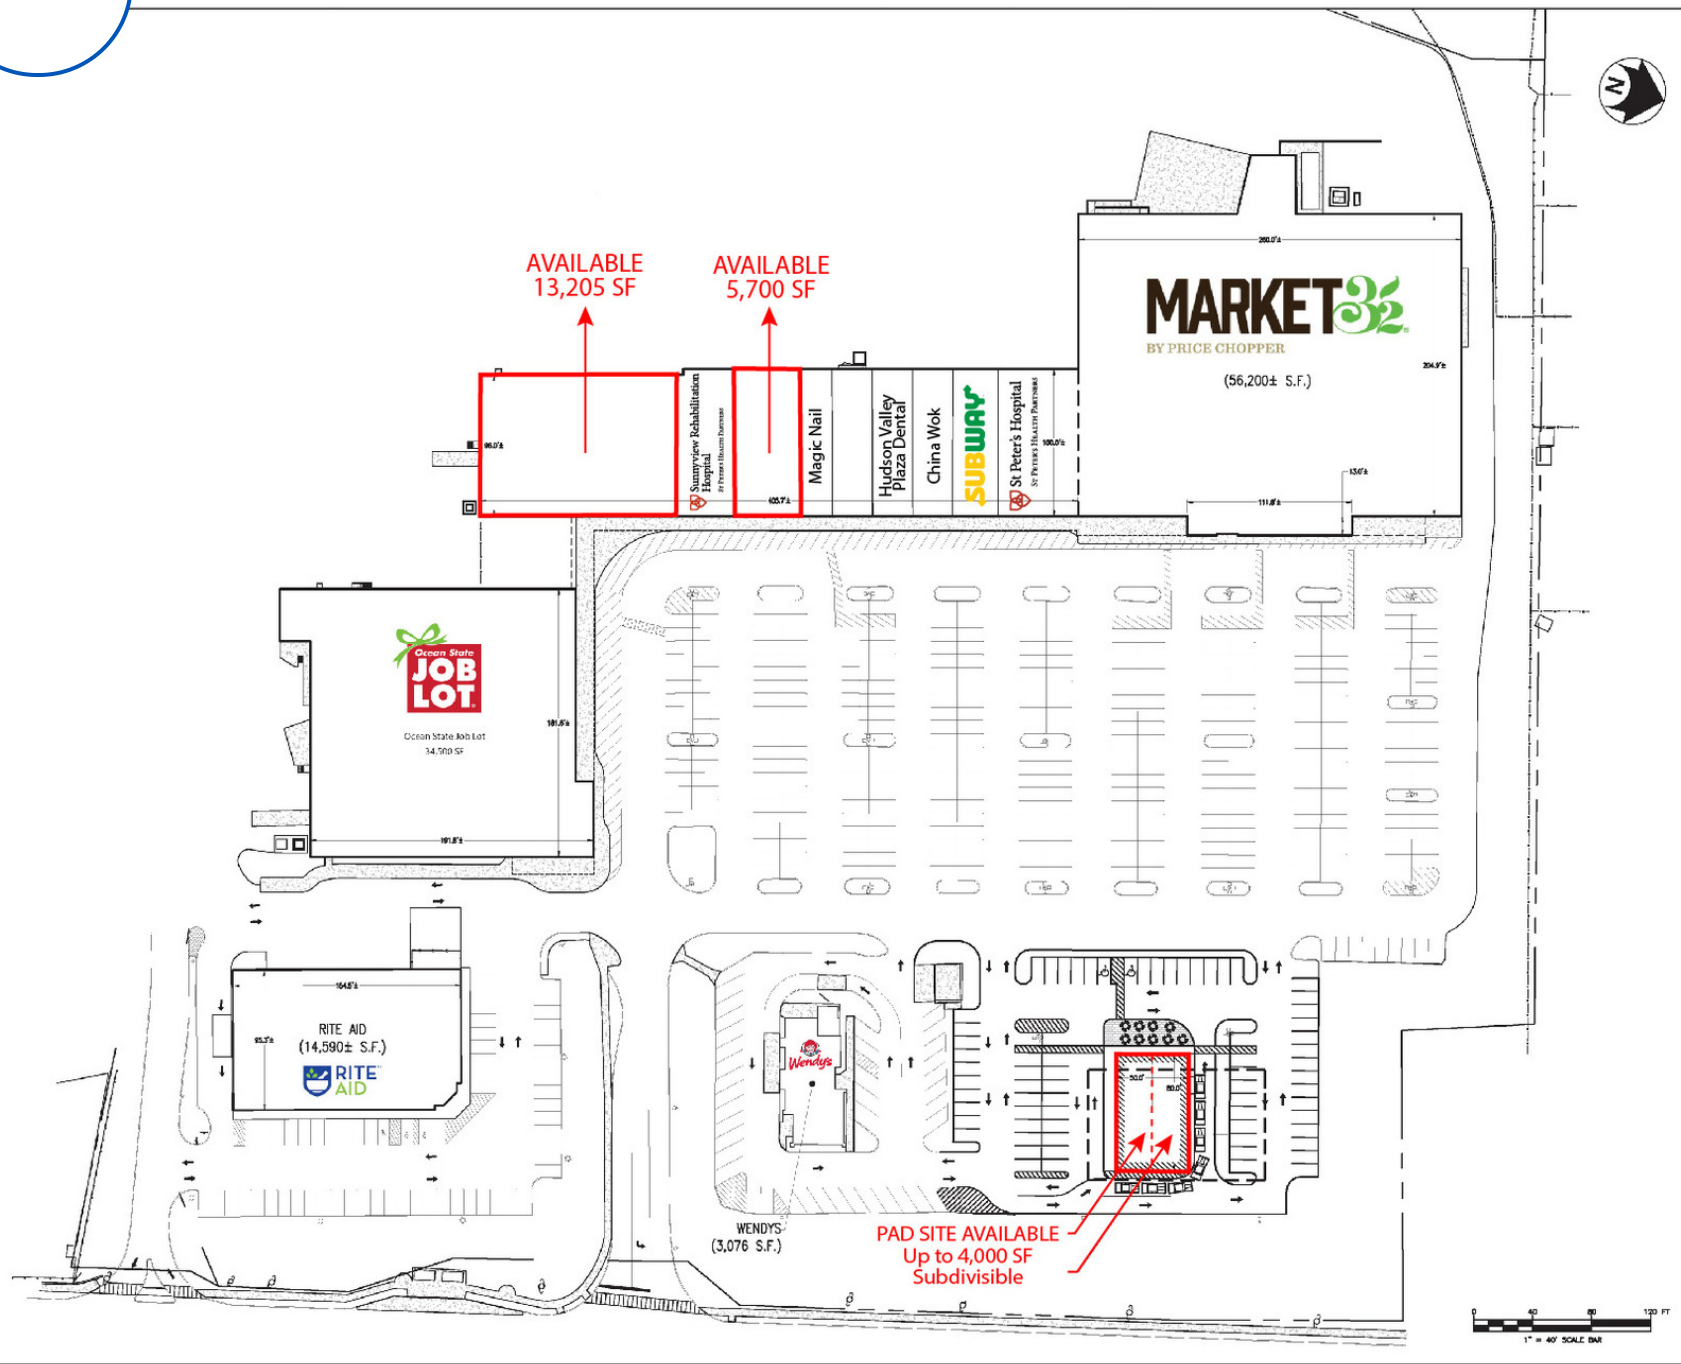

SITE PLAN

TROY, NY • UP TO 13,205 SF AVAILABLE • FOR LEASE

HUDSON VALLEY PLAZA

75 VANDENBURGH AVE.
TROY, NY

SITE PLAN

SP-100