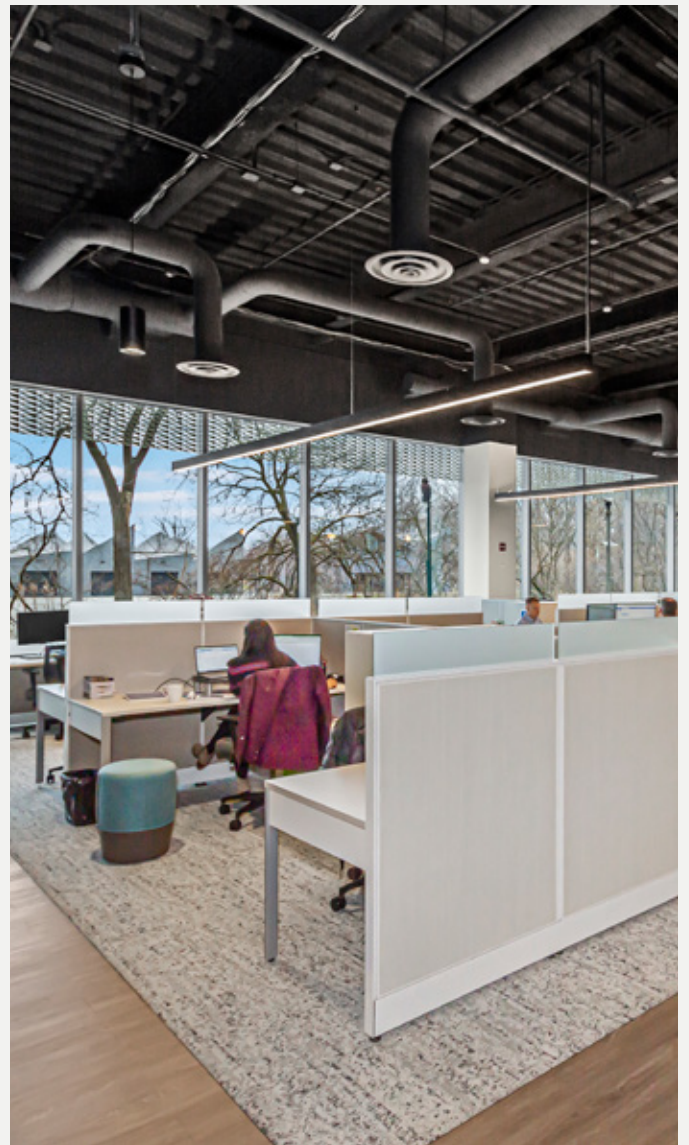

2718 W. Roscoe Street // Chicago, IL 60618

RIVERFRONT CAMPUS . OFFICE SPACE AVAILABLE FOR LEASE

RIVERVIEW

at Roscoe

Welcome to the Community

Riverview at Roscoe delivers a mosaic of exceptional experiences, designed spaces, and business opportunities in a sweeping campus environment.