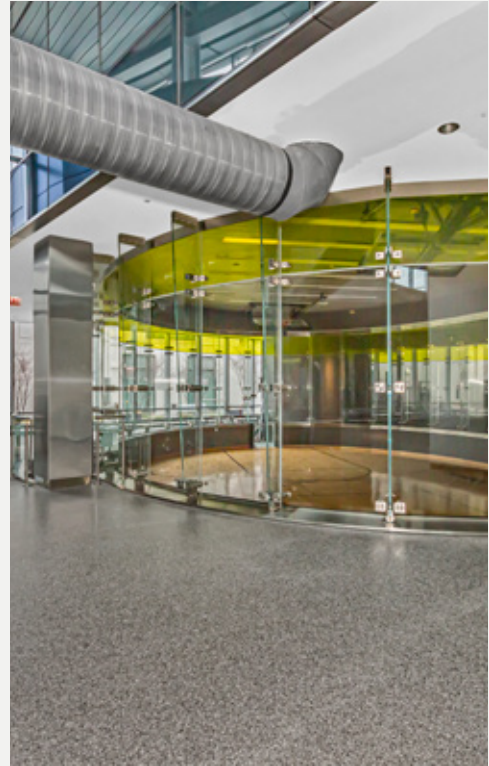

Campus Map

Flexible Floorplates

Large, dedicated parking lot with 435 spaces

Campus Amenities

- Café
- Day Care Services
- Collaboration Spaces
- Riverfront outdoor spaces
- 312 River Trail access