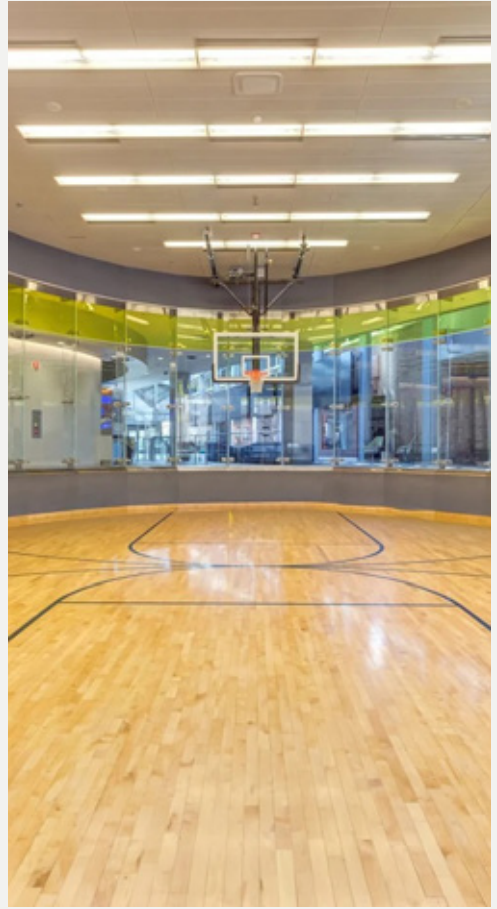

Campus Map

Flexible Floorplates

Large, dedicated parking lot with 435 spaces

Campus Amenities

-  Café
-  Day Care Services
-  Collaboration Spaces
-  Riverfront outdoor spaces
-  312 River Trail access

Inspired Urban District

RIVERVIEW AT ROSCOE

Ideal Avondale Neighborhood Location

Riverview is ideally located in Chicago's Avondale neighborhood. Ranked one of the "Coolest Neighborhoods in the World" by TimeOut Magazine in 2022, Avondale is adjacent to Roscoe Village and Logan Square on Chicago's north side.