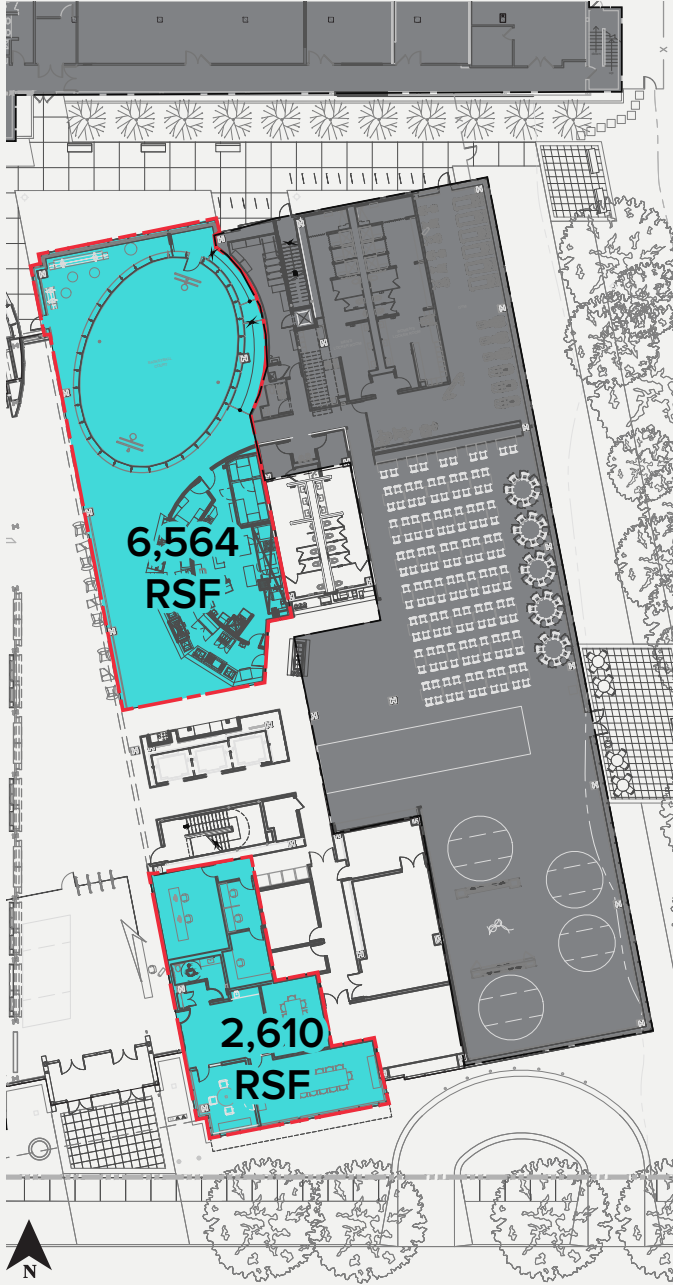

2718 W. Roscoe Street // Chicago, IL 60618

RIVERFRONT CAMPUS . OFFICE SPACE AVAILABLE FOR LEASE

RIVERVIEW

at Roscoe

Welcome to the Community

Riverview at Roscoe delivers a mosaic of exceptional experiences, designed spaces, and business opportunities in a sweeping campus environment.

Office Space Available

AVAILABLE OFFICE SPACE

North Suite	6,564 RSF
South Suite	2,610 RSF

OFFICE SPACE AVAILABLE FOR LEASE • RIVERFRONT CAMPUS

Mixed-use campus environment with great tenancy, diversity, ample amenities, and picturesque Chicago River location

Campus Map

Flexible Floorplates

Large, dedicated parking lot with 435 spaces

Campus Amenities

-  Café
-  Day Care Services
-  Collaboration Spaces
-  Riverfront outdoor spaces
-  312 River Trail access

Inspired Urban District