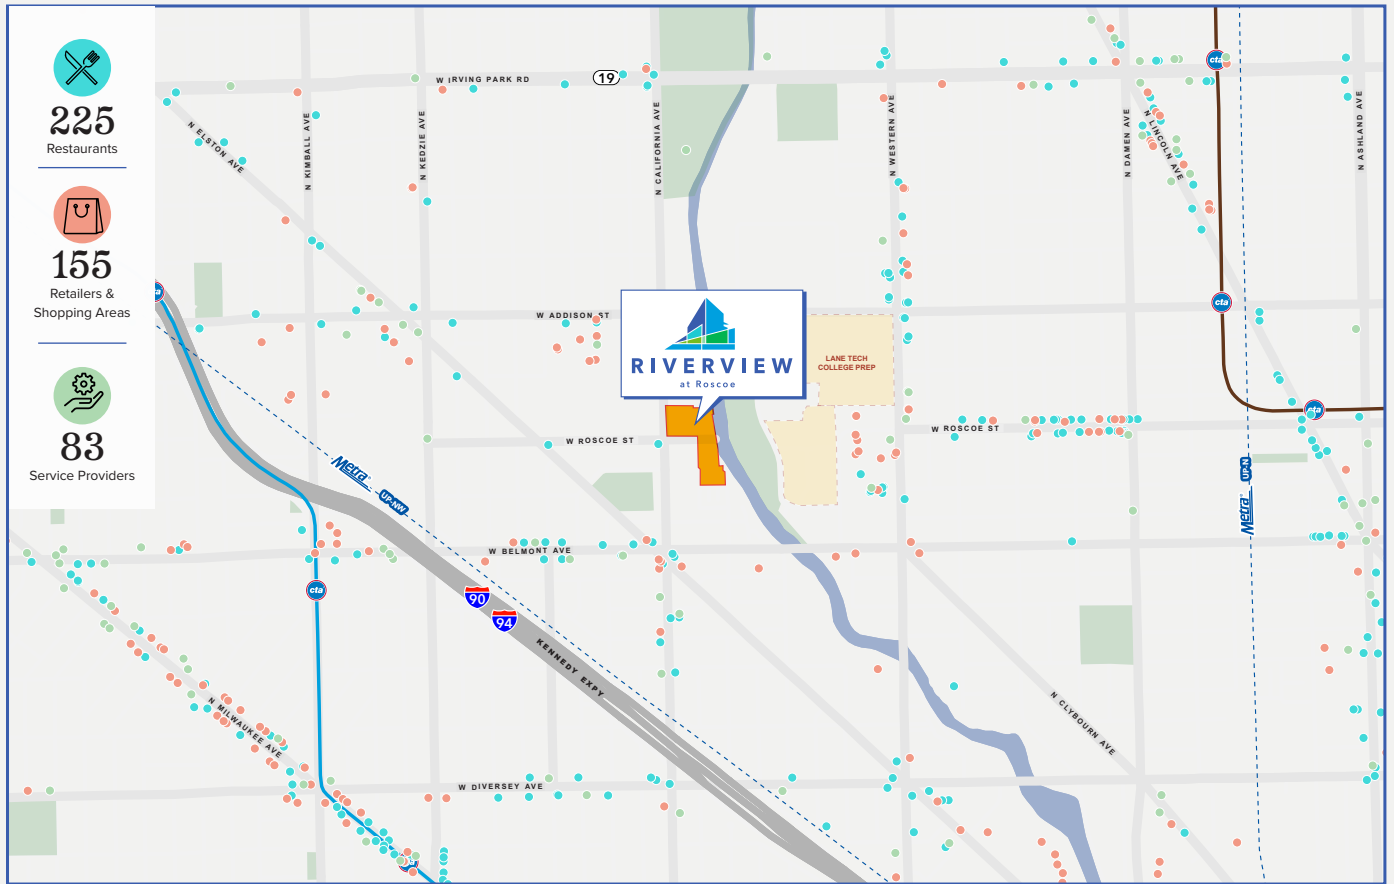

2718 W. Roscoe Street // Chicago, IL 60618

RIVERFRONT CAMPUS . OFFICE SPACE AVAILABLE FOR LEASE

RIVERVIEW

at Roscoe

Welcome to the Community

Riverview at Roscoe delivers a mosaic of exceptional experiences, designed spaces, and business opportunities in a sweeping campus environment.

RIVERVIEW AT ROSCOE

Ideal Avondale Neighborhood Location

Riverview is ideally located in Chicago's Avondale neighborhood. Ranked one of the "Coolest Neighborhoods in the World" by TimeOut Magazine in 2022, Avondale is adjacent to Roscoe Village and Logan Square on Chicago's north side.

Nestled on the banks of the Chicago River, Riverview is ideally located on Chicago's north side.

With its campus environment and access to rich amenities, recreational activities, public transit, and the Kennedy Expressway, Riverview sets the new business standard.