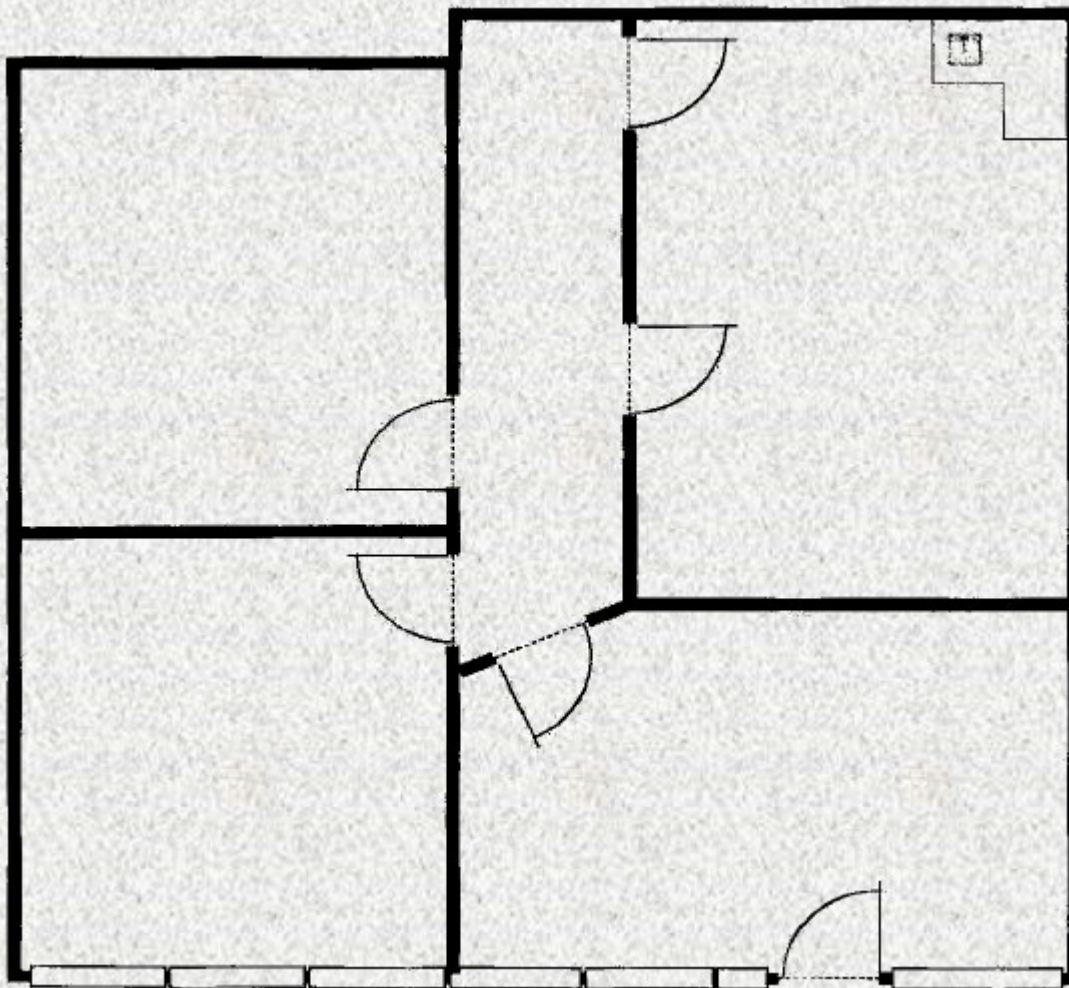

Shadow Mountain Office Center

5840 S. Memorial Drive Tulsa, Oklahoma

TFP

TWENTY FIRST PROPERTIES, INC.

Suite 204
1,133 Sq. Ft.

- 2 Offices
- Reception
- Conference Room
- Wet Bar

For additional information contact
Paul Wilson
at 918-629-9446 or
email paul@tfptulsa.com
www.tfptulsa.com