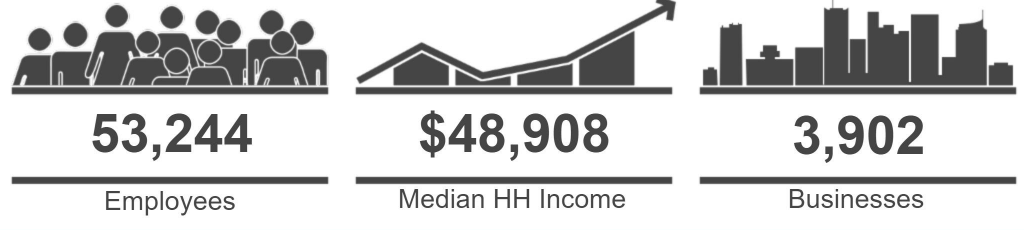

5 Mile Information

Contact Information

Name **Reynolds Baldwin**
Email **Reynolds@lsfiore.com**
Phone **814.946.3686**