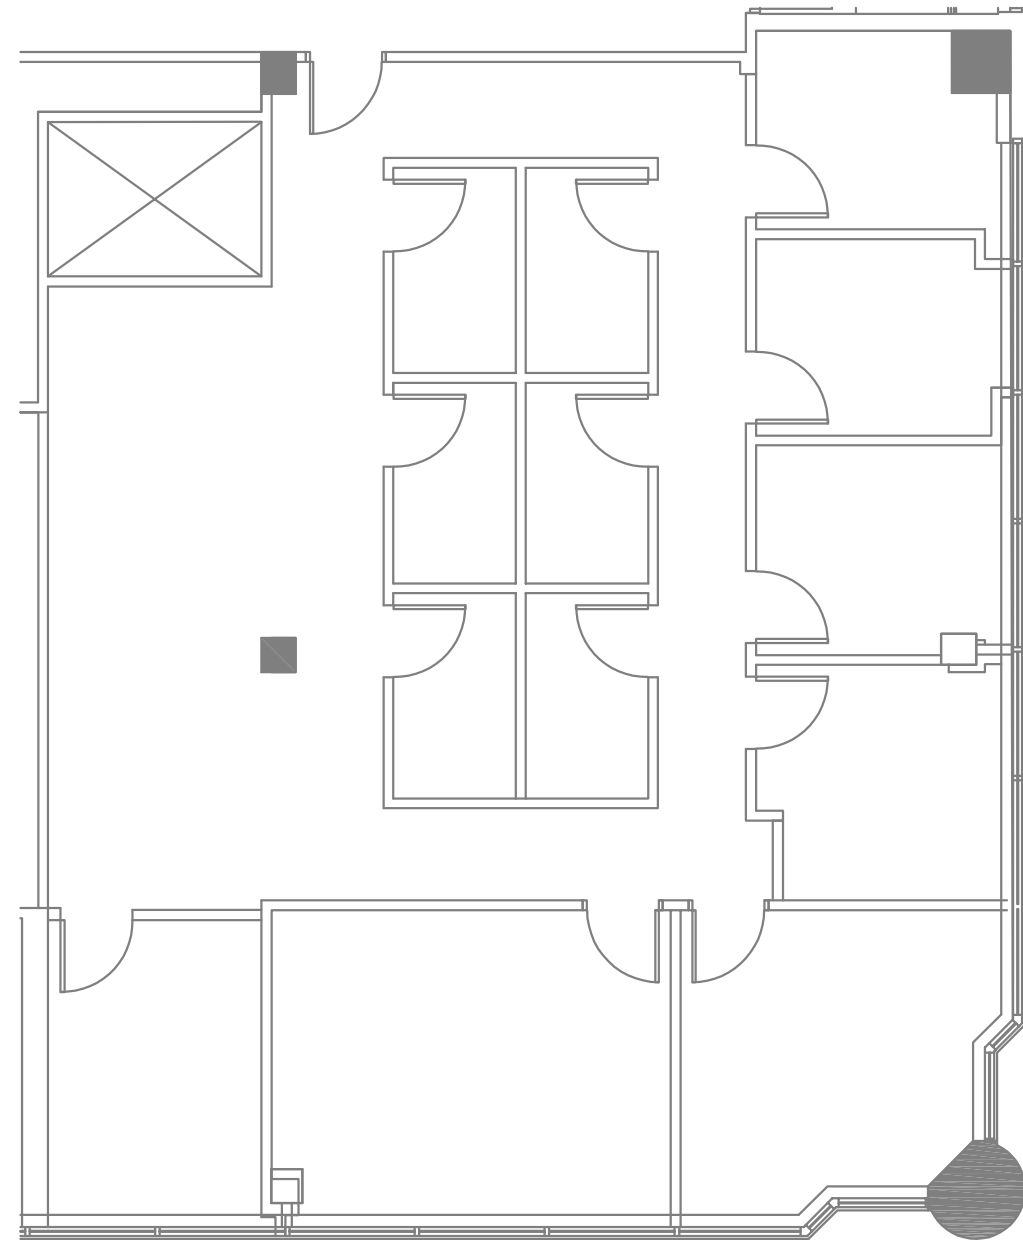

**5121 MARYLAND WAY**

BRENTWOOD, TN

**SECOND FLOOR**

NOT TO SCALE

08.30.2023

**SORCI  
DESIGN  
GROUP**

KEY PLAN

**5121 MARYLAND WAY**

BRENTWOOD, TN

**SUITE 200 - 1,519 RSF**

SCALE: 3/16" = 1'-0"

08.30.2023

**SORCI  
DESIGN  
GROUP**

KEY PLAN

**5121 MARYLAND WAY**

BRENTWOOD, TN

**SUITE 209 - 1,241 RSF**

SCALE: 3/16" = 1'-0"

08.30.2023

**SORCI  
DESIGN  
GROUP**

KEY PLAN

**5121 MARYLAND WAY**

BRENTWOOD, TN

**SUITE 203 - 3,943 RSF**

SCALE: 1/8" = 1'-0"

08.30.2023

**SORCI  
DESIGN  
GROUP**

KEY PLAN

**5121 MARYLAND WAY**

BRENTWOOD, TN

**SUITE 215 - 2,213 RSF**

SCALE: 1/8" = 1'-0"