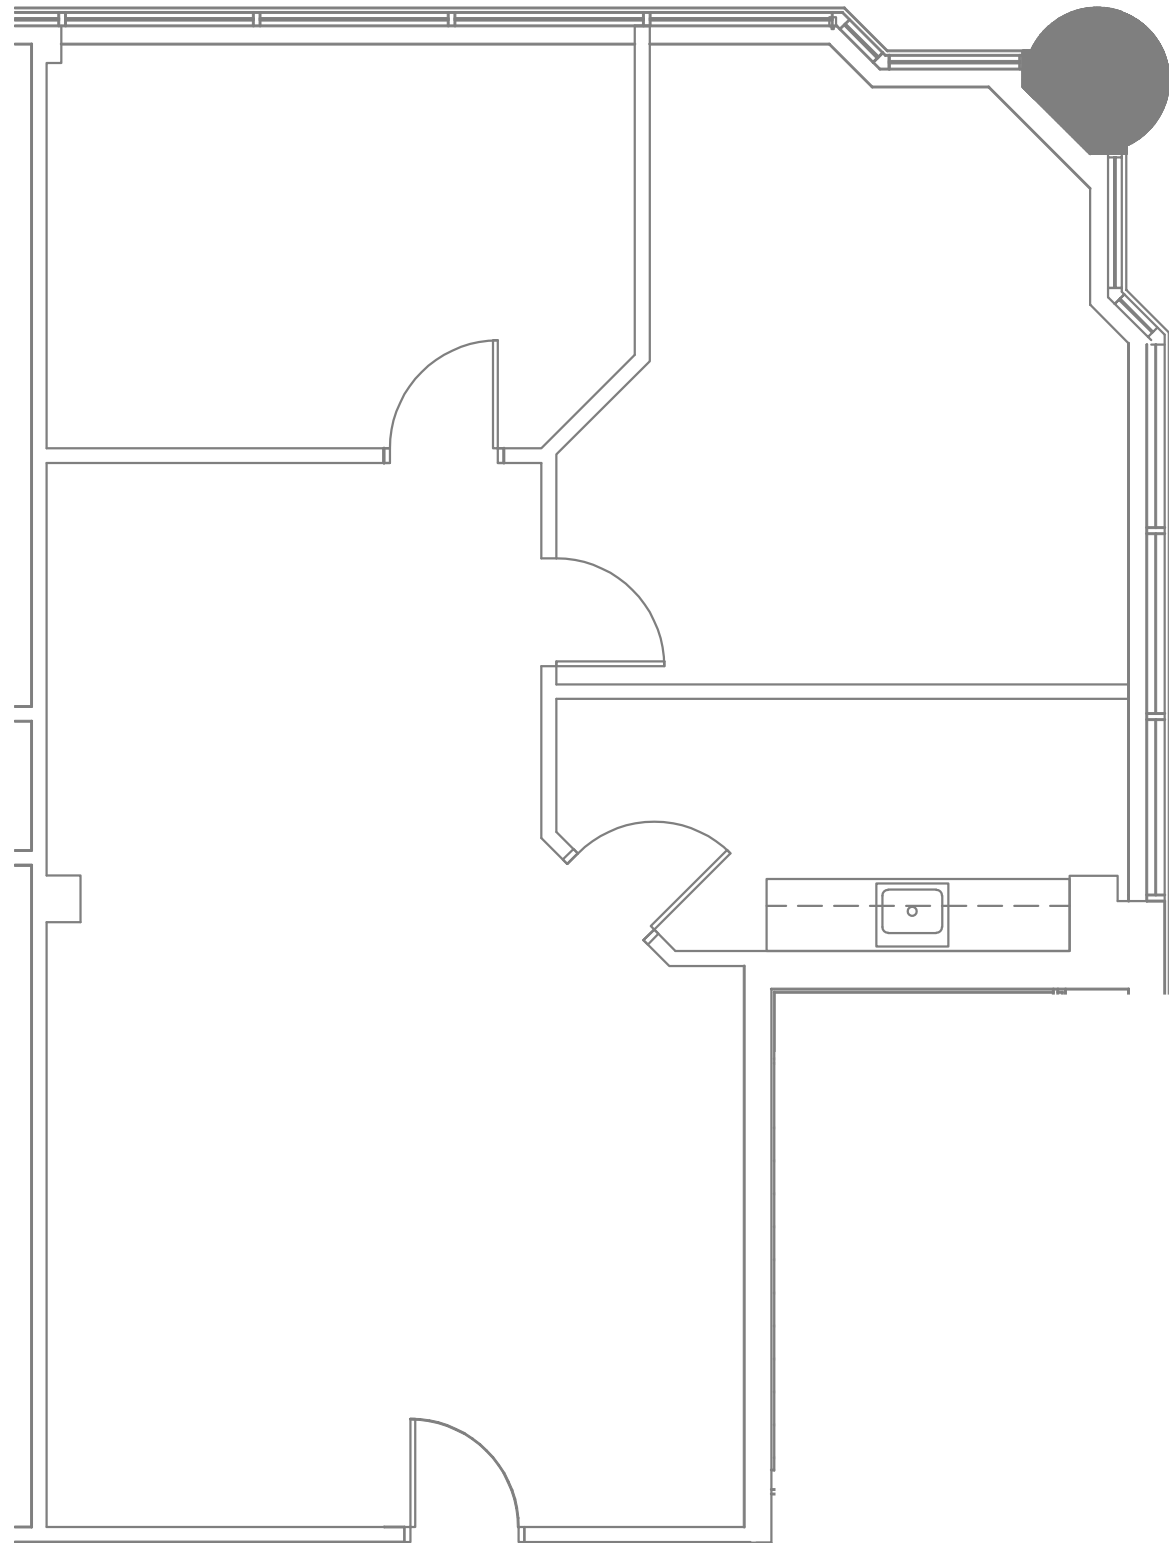

**5121 MARYLAND WAY**

BRENTWOOD, TN

**SECOND FLOOR**

NOT TO SCALE

08.30.2023

**SORCI  
DESIGN  
GROUP**

KEY PLAN

**5121 MARYLAND WAY**

BRENTWOOD, TN

**SUITE 200 - 1,519 RSF**

SCALE: 3/16" = 1'-0"

08.30.2023

**SORCI  
DESIGN  
GROUP**

KEY PLAN

**5121 MARYLAND WAY**

BRENTWOOD, TN

**SUITE 209 - 1,241 RSF**

SCALE: 3/16" = 1'-0"

08.30.2023

**SORCI  
DESIGN  
GROUP**

KEY PLAN

**5121 MARYLAND WAY**

BRENTWOOD, TN

**SUITE 203 - 3,943 RSF**

SCALE: 1/8" = 1'-0"

08.30.2023

**SORCI  
DESIGN  
GROUP**

KEY PLAN

**5121 MARYLAND WAY**

BRENTWOOD, TN

**SUITE 215 - 2,213 RSF**

SCALE: 1/8" = 1'-0"