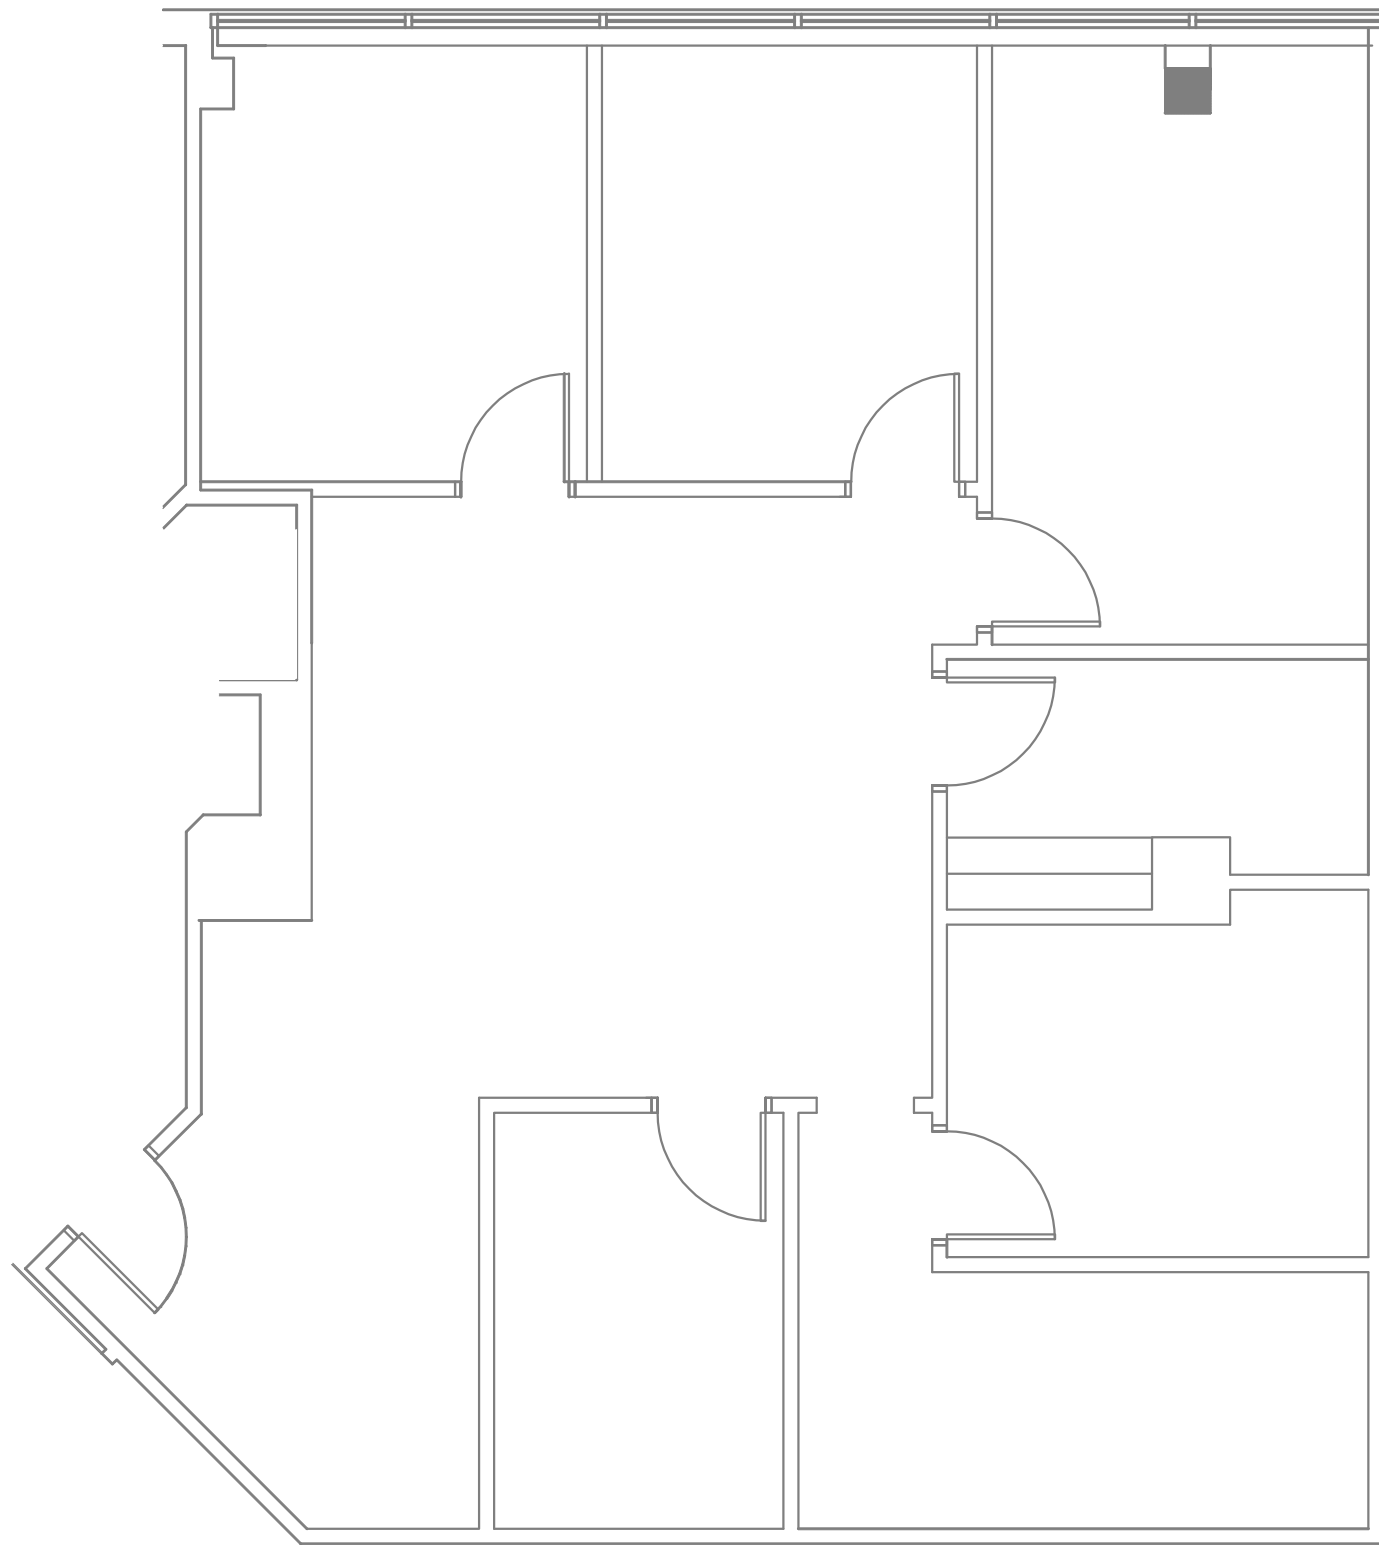

**5121 MARYLAND WAY**

BRENTWOOD, TN

**SECOND FLOOR**

NOT TO SCALE

08.30.2023

**SORCI  
DESIGN  
GROUP**

KEY PLAN

**5121 MARYLAND WAY**

BRENTWOOD, TN

**SUITE 200 - 1,519 RSF**

SCALE: 3/16" = 1'-0"

08.30.2023

**SORCI  
DESIGN  
GROUP**

KEY PLAN

**5121 MARYLAND WAY**

BRENTWOOD, TN

**SUITE 209 - 1,241 RSF**

SCALE: 3/16" = 1'-0"

08.30.2023

**SORCI  
DESIGN  
GROUP**

KEY PLAN

**5121 MARYLAND WAY**

BRENTWOOD, TN

**SUITE 203 - 3,943 RSF**

SCALE: 1/8" = 1'-0"

08.30.2023

**SORCI  
DESIGN  
GROUP**

KEY PLAN

**5121 MARYLAND WAY**

BRENTWOOD, TN

**SUITE 215 - 2,213 RSF**

SCALE: 1/8" = 1'-0"