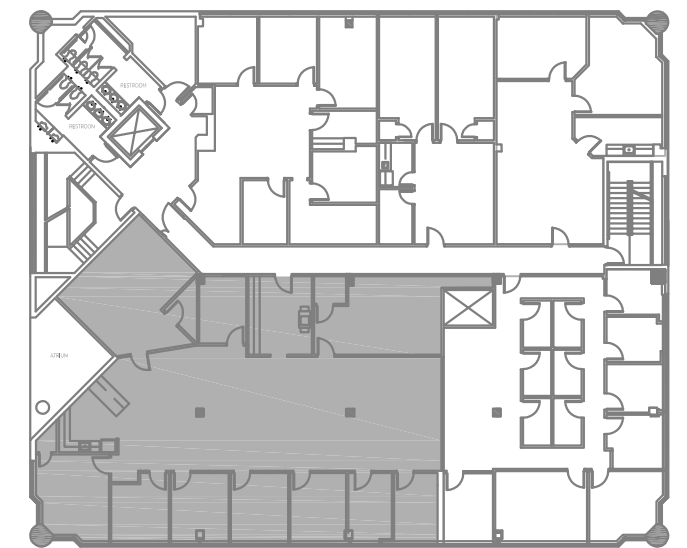

**5121 MARYLAND WAY**

BRENTWOOD, TN

**SECOND FLOOR**

NOT TO SCALE

08.30.2023

**SORCI  
DESIGN  
GROUP**

KEY PLAN

**5121 MARYLAND WAY**

BRENTWOOD, TN

**SUITE 200 - 1,519 RSF**

SCALE: 3/16" = 1'-0"

08.30.2023

**SORCI  
DESIGN  
GROUP**

KEY PLAN

**5121 MARYLAND WAY**

BRENTWOOD, TN

**SUITE 209 - 1,241 RSF**

SCALE: 3/16" = 1'-0"

08.30.2023

**SORCI  
DESIGN  
GROUP**

KEY PLAN

**5121 MARYLAND WAY**

BRENTWOOD, TN

**SUITE 203 - 3,943 RSF**

SCALE: 1/8" = 1'-0"

08.30.2023

**SORCI  
DESIGN  
GROUP**

KEY PLAN

**5121 MARYLAND WAY**

BRENTWOOD, TN

**SUITE 215 - 2,213 RSF**

SCALE: 1/8" = 1'-0"