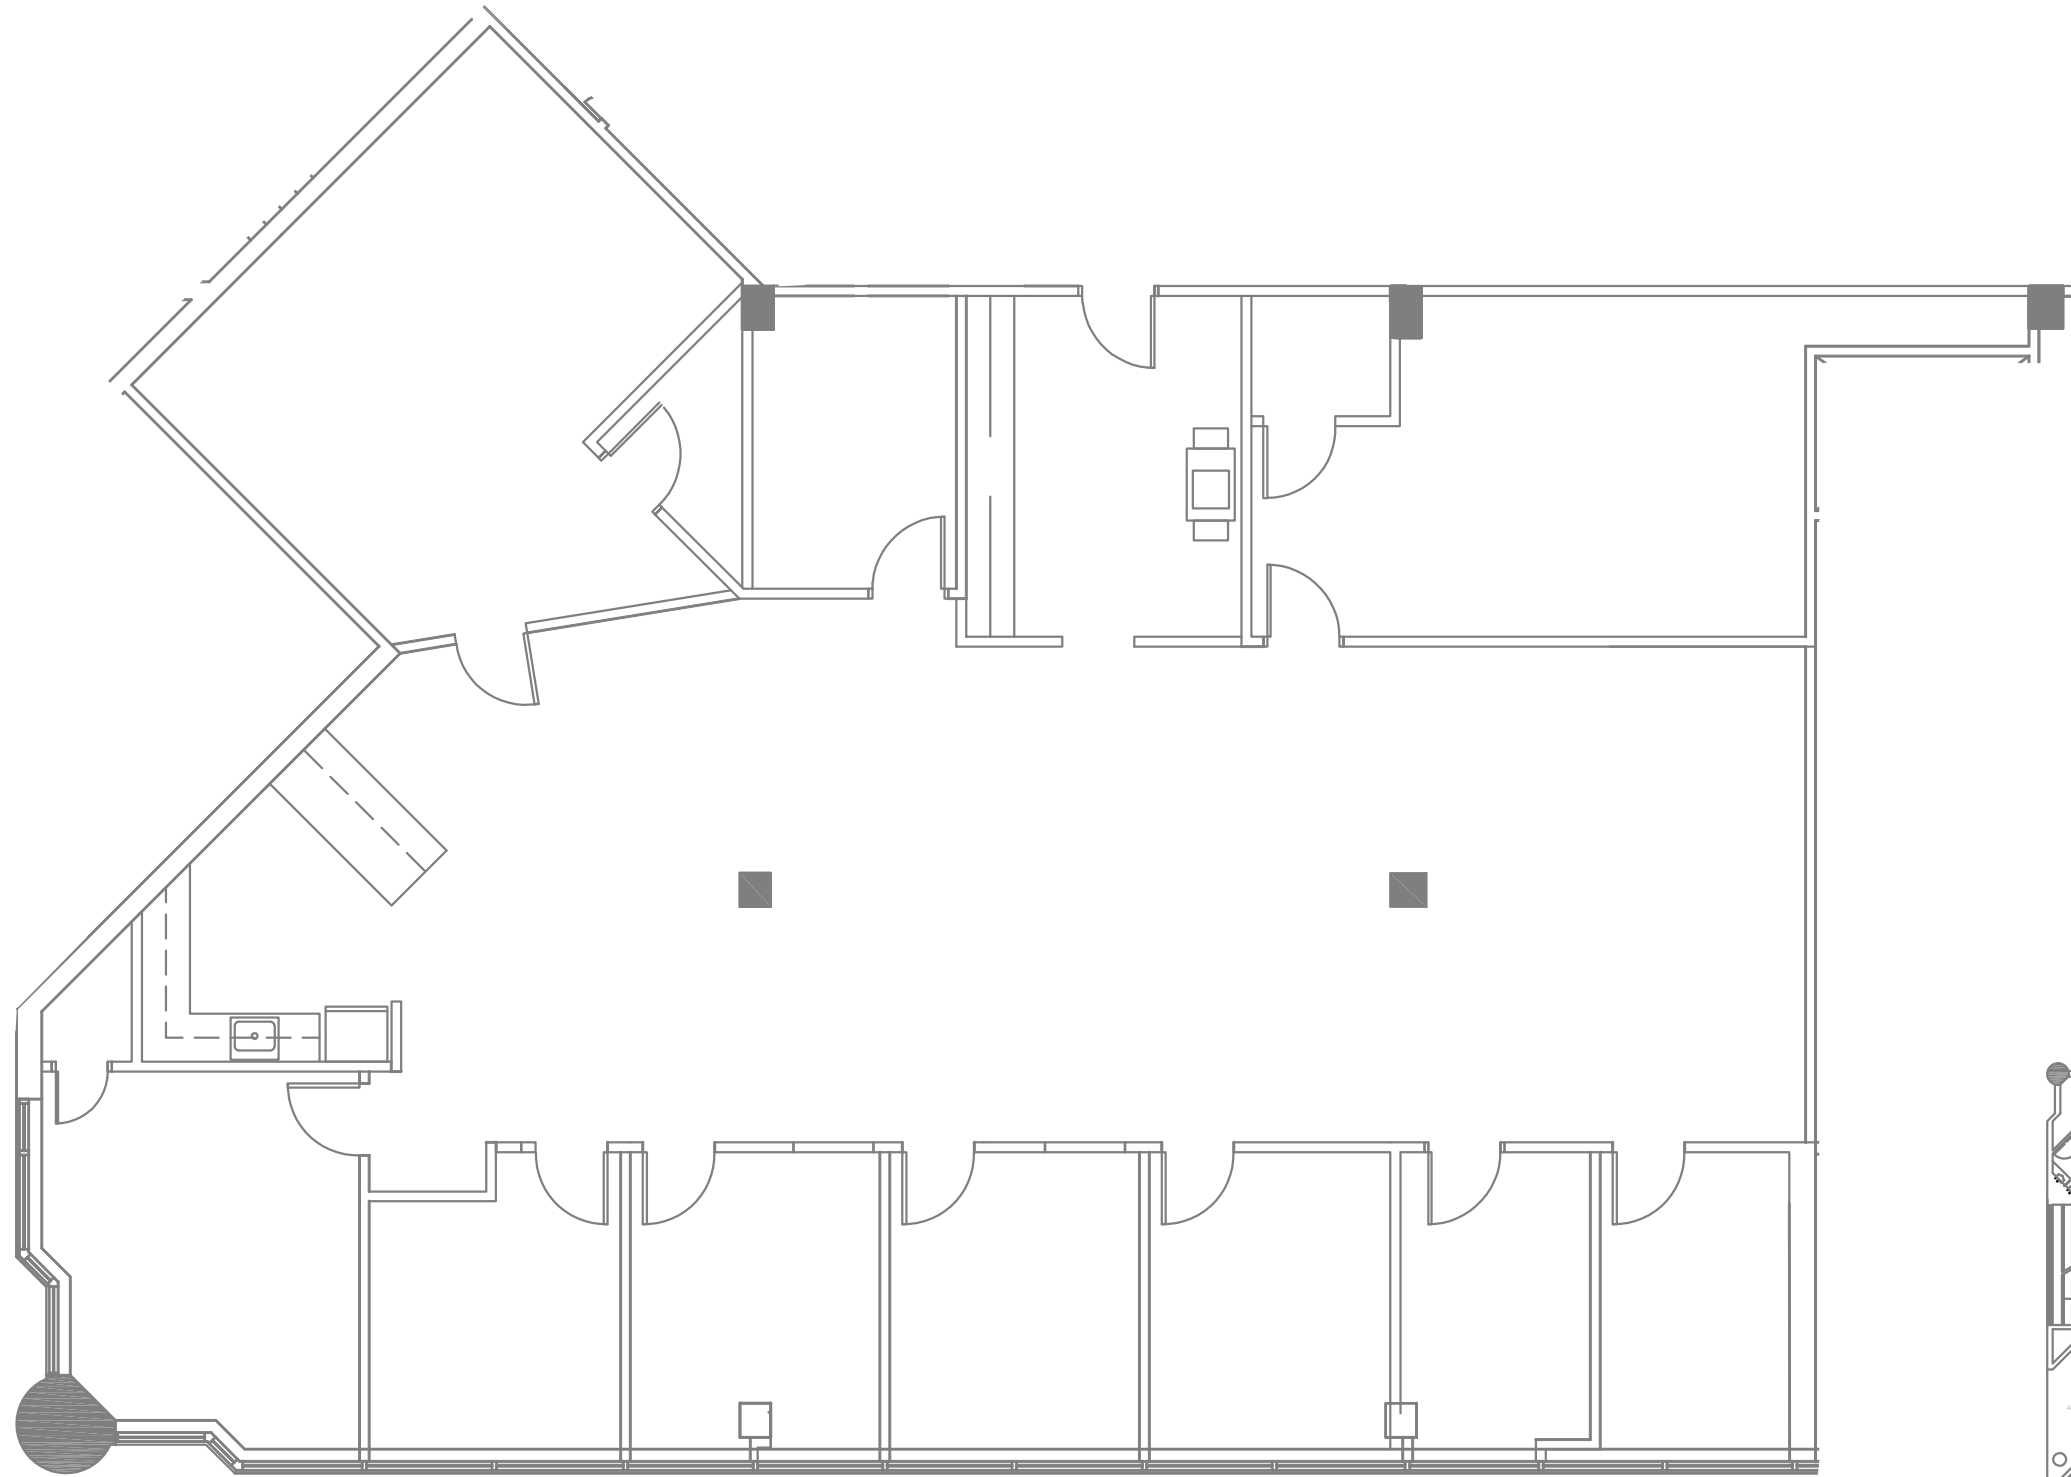

**5121 MARYLAND WAY**

BRENTWOOD, TN

**SECOND FLOOR**

NOT TO SCALE

08.30.2023

**SORCI  
DESIGN  
GROUP**

KEY PLAN

**5121 MARYLAND WAY**

BRENTWOOD, TN

**SUITE 200 - 1,519 RSF**

SCALE: 3/16" = 1'-0"

08.30.2023

**SORCI  
DESIGN  
GROUP**

KEY PLAN

**5121 MARYLAND WAY**

BRENTWOOD, TN

**SUITE 209 - 1,241 RSF**

SCALE: 3/16" = 1'-0"

08.30.2023

**SORCI  
DESIGN  
GROUP**

KEY PLAN

**5121 MARYLAND WAY**

BRENTWOOD, TN

**SUITE 203 - 3,943 RSF**

SCALE: 1/8" = 1'-0"

08.30.2023

**SORCI  
DESIGN  
GROUP**

KEY PLAN

**5121 MARYLAND WAY**

BRENTWOOD, TN

**SUITE 215 - 2,213 RSF**

SCALE: 1/8" = 1'-0"