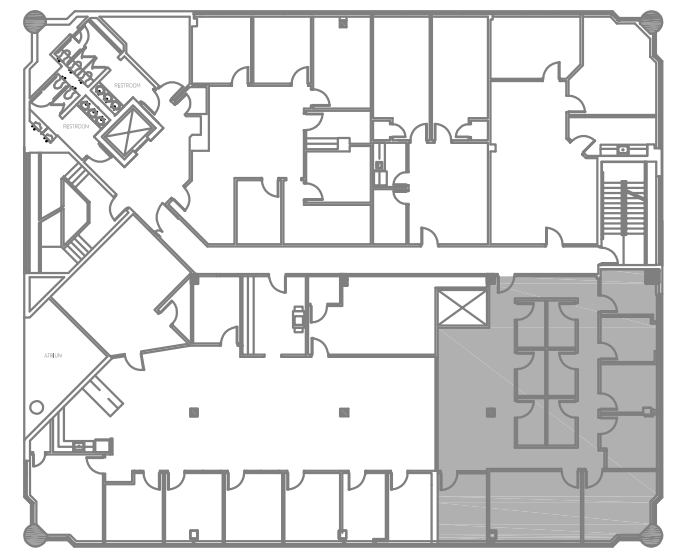

BRENTWOOD, TN

**SUITE 200 - 1,519 RSF**

SCALE: 3/16" = 1'-0"

08.30.2023

**SORCI  
DESIGN  
GROUP**

KEY PLAN

**5121 MARYLAND WAY**

BRENTWOOD, TN

**SUITE 209 - 1,241 RSF**

SCALE: 3/16" = 1'-0"

08.30.2023

**SORCI  
DESIGN  
GROUP**

KEY PLAN

**5121 MARYLAND WAY**

BRENTWOOD, TN

**SUITE 203 - 3,943 RSF**

SCALE: 1/8" = 1'-0"

08.30.2023

**SORCI  
DESIGN  
GROUP**

KEY PLAN

**5121 MARYLAND WAY**

BRENTWOOD, TN

**SUITE 215 - 2,213 RSF**

SCALE: 1/8" = 1'-0"