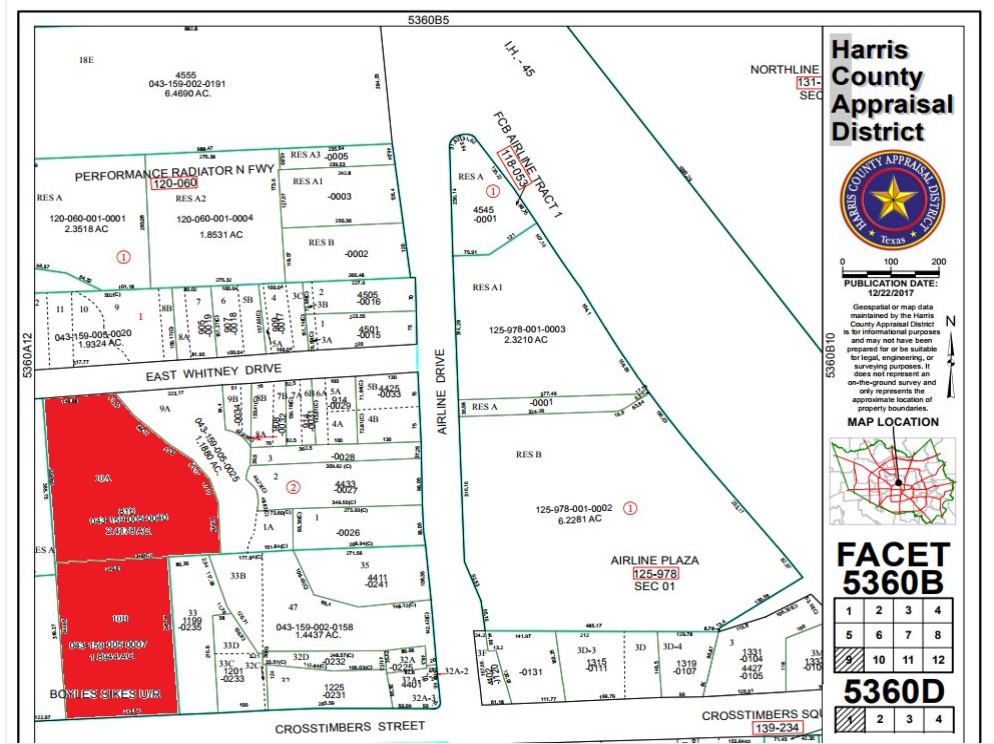

816 E Whitney St

816 E Whitney St, Houston, TX 77022

Property Photos

Plat Map