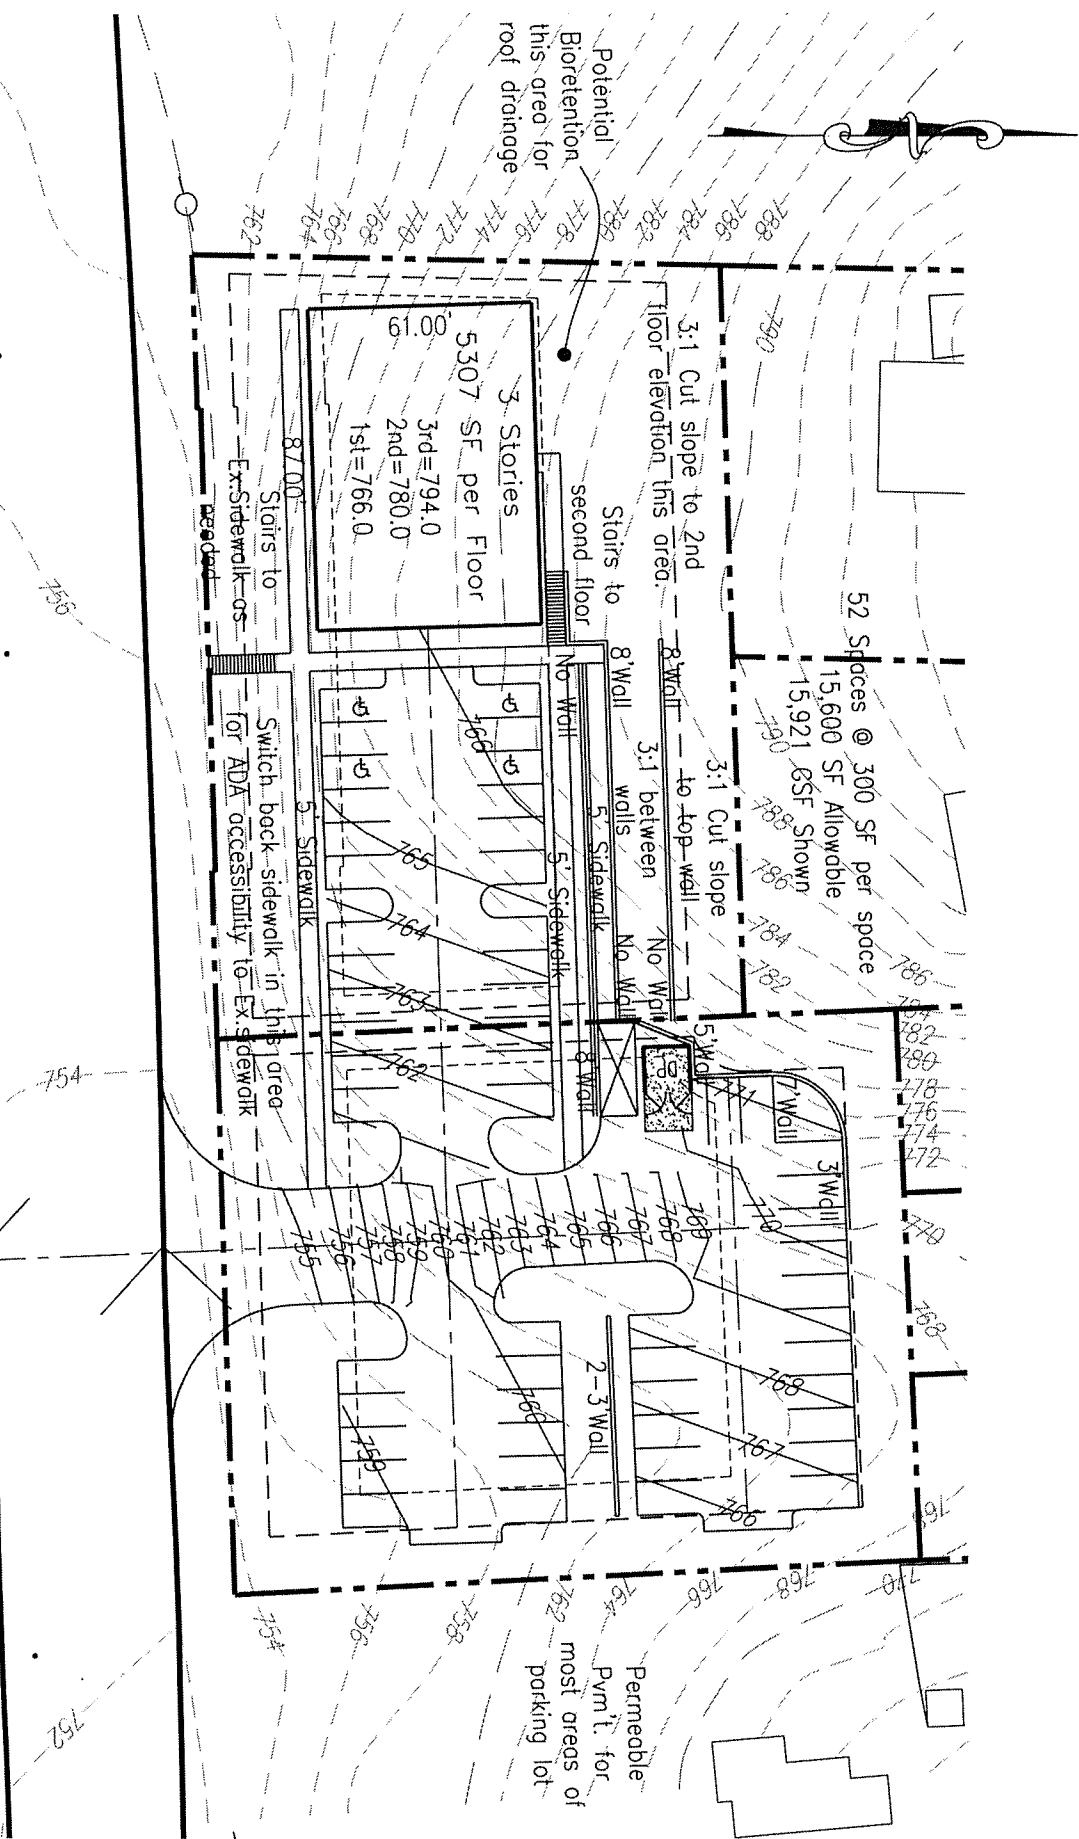

LELLOCK CONSULTING, PC

2350 Fifth Street
Middletown, VA 22645

T 540.533.6728
F 866.680.3364

Proposed Contour Interval = 1'
Existing Contour Interval = 2'

Layout V08 - Office

632 Cedar Creek Grade Winchester, VA

May 13, 2014