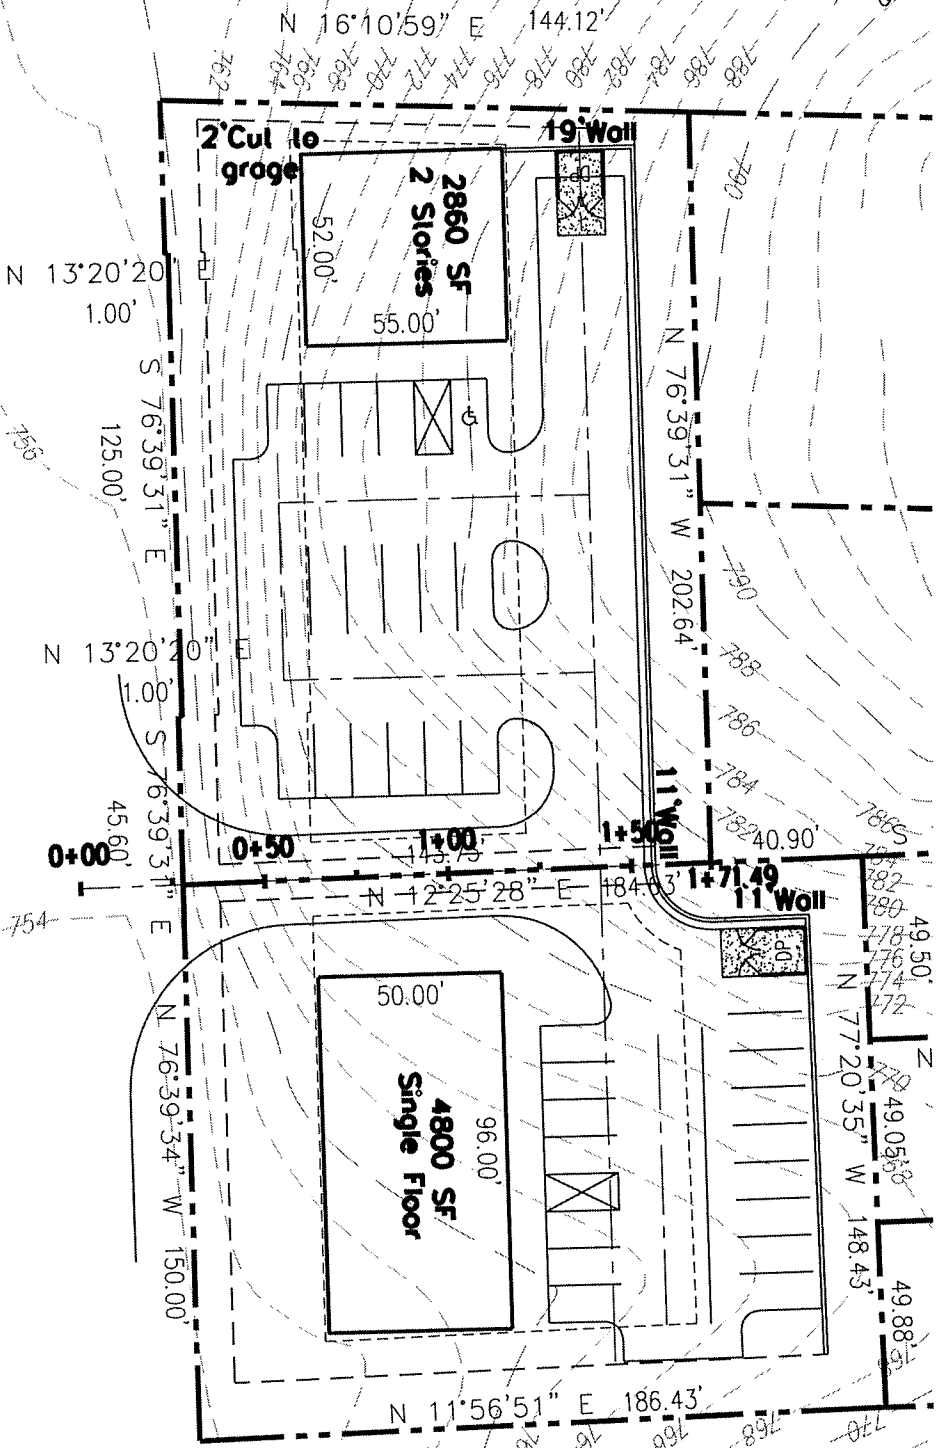

2350 Fifth Street
 Middletown, VA 22645
 T 540.533.6728
 F 866.680.3364

LELLOCK CONSULTING, PC

Proposed Contour Interval = 1'
 Existing Contour Interval = 2'

Layout v07 - Office
632 Cedar Creek Grade
Winchester, VA

May 12, 2014

LELLOCK CONSULTING, PC

2350 Fifth Street
Middletown, VA 22645

T 540.533.6728
F 866.680.3364

Proposed Contour Interval = 1'
Existing Contour Interval = 2'

Layout V08 - Office

632 Cedar Creek Grade Winchester, VA