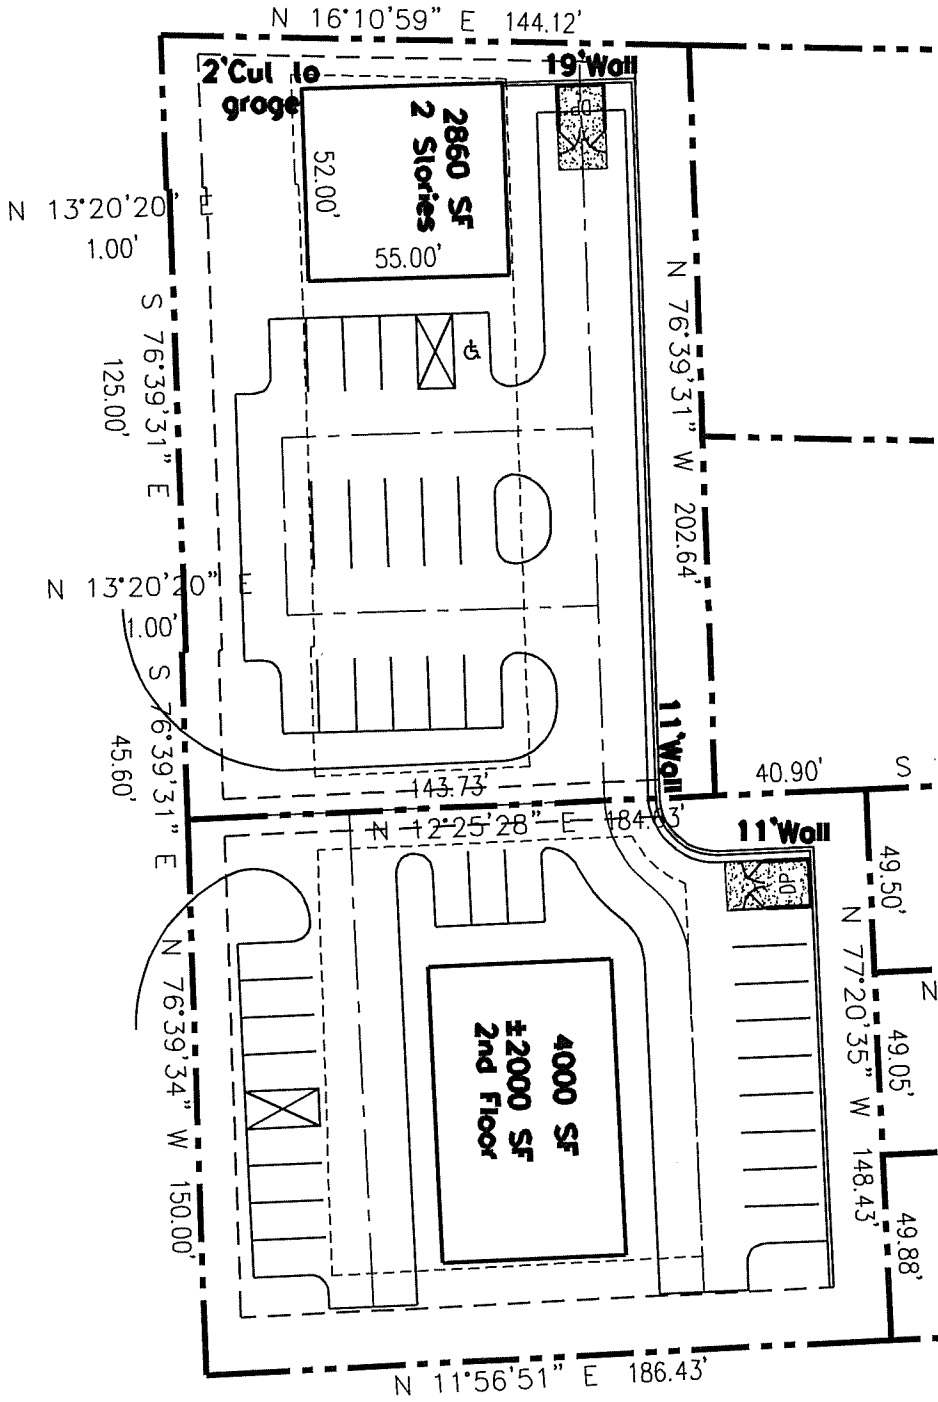

2350 Fifth Street
Middletown, VA 22645
T 540.533.6728
F 866.680.3364

LELLOCK CONSULTING, PC

Layout V03 - Office
632 Cedar Creek Grade
Winchester, VA

March 15, 2014