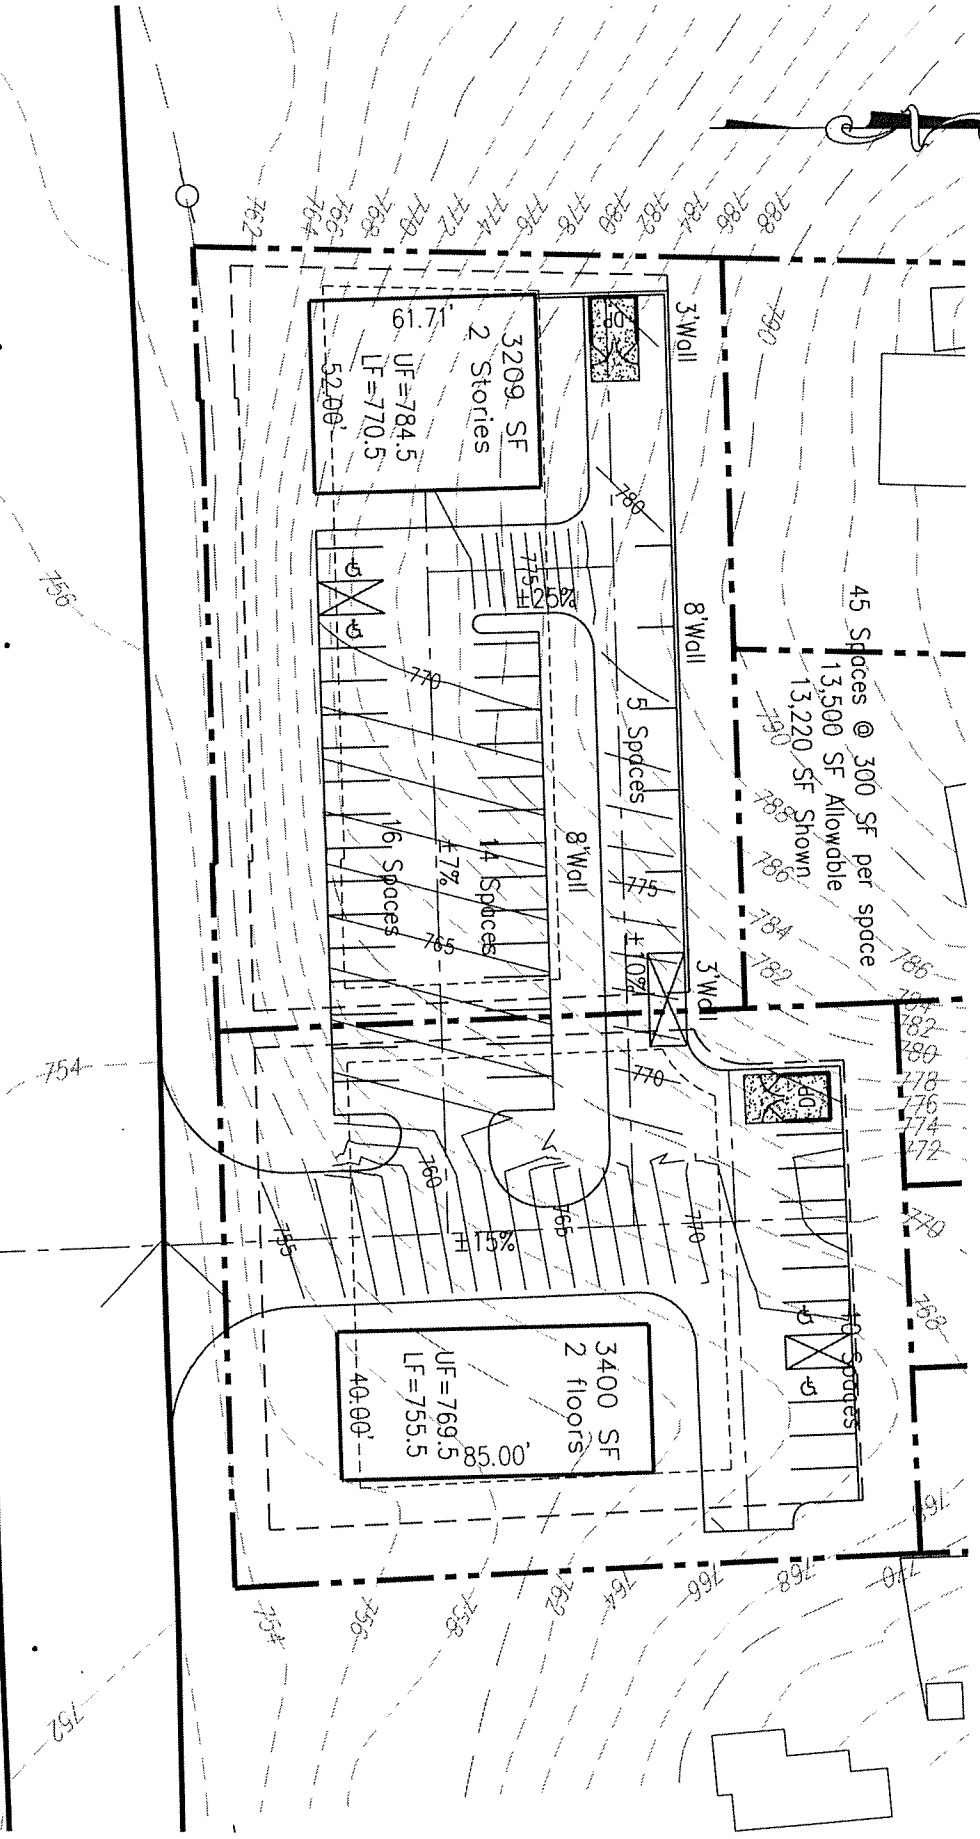

2350 Fifth Street
 Middletown, VA 22645
 T 540.533.6728
 F 866.680.3364

LELLOCK CONSULTING, PC

Proposed Contour Interval = 1'
 Existing Contour Interval = 2'

Layout v07 - Office
632 Cedar Creek Grade
Winchester, VA

May 12, 2014

LELLOCK CONSULTING, PC

2350 Fifth Street
Middletown, VA 22645

T 540.533.6728
F 866.680.3364

Proposed Contour Interval = 1'
Existing Contour Interval = 2'

Layout V08 - Office

632 Cedar Creek Grade Winchester, VA