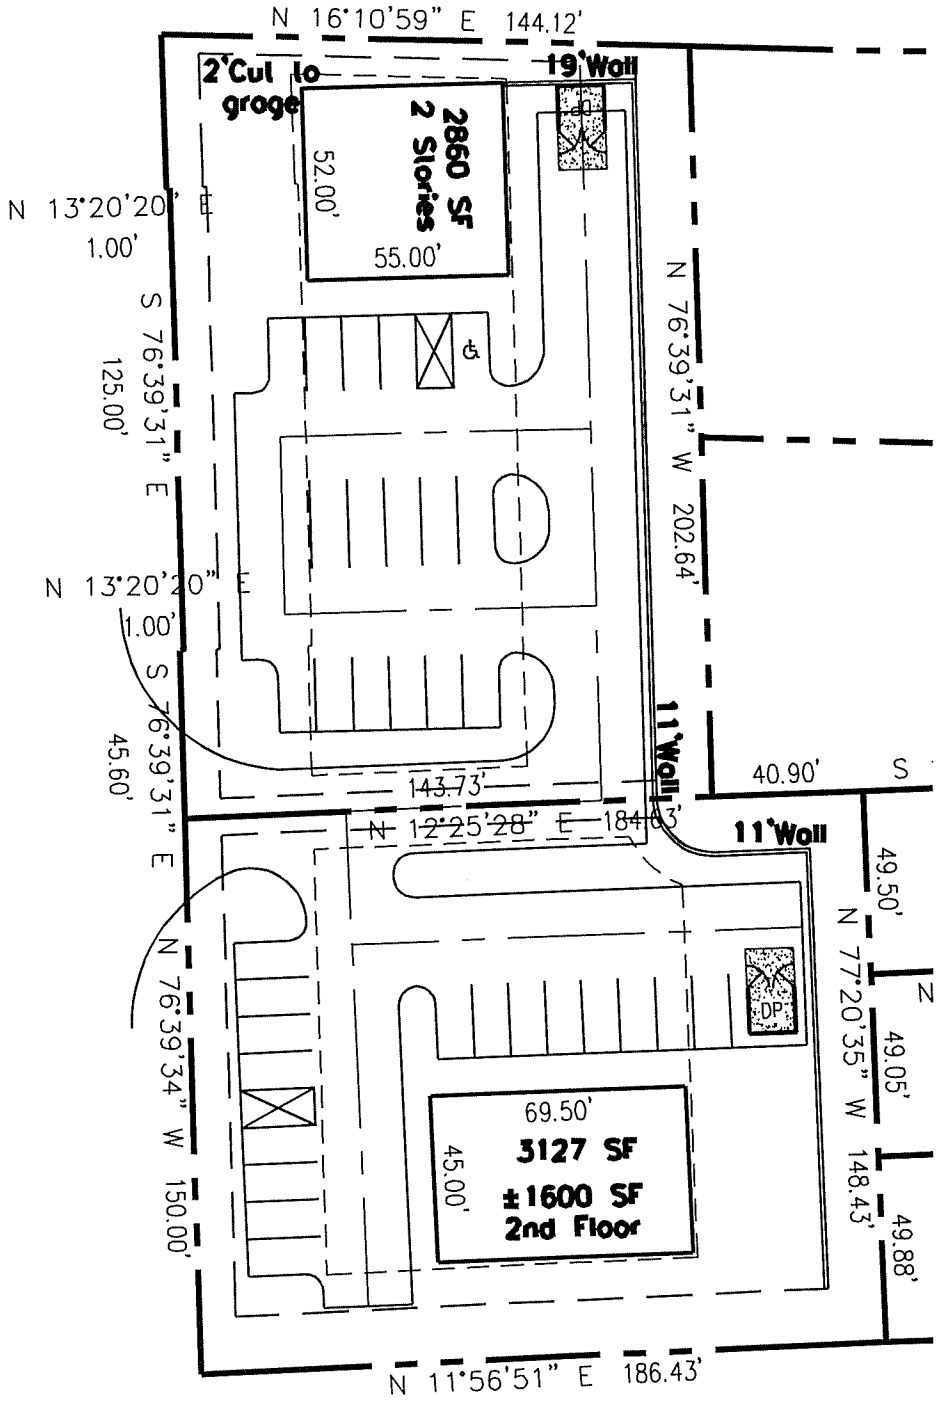

2350 Fifth Street
Middletown, VA 22645
T 540.533.6728
F 866.680.3364

LELLOCK CONSULTING, PC

Layout v02 - Office
632 Cedar Creek Grade
Winchester, VA

March 15, 2014