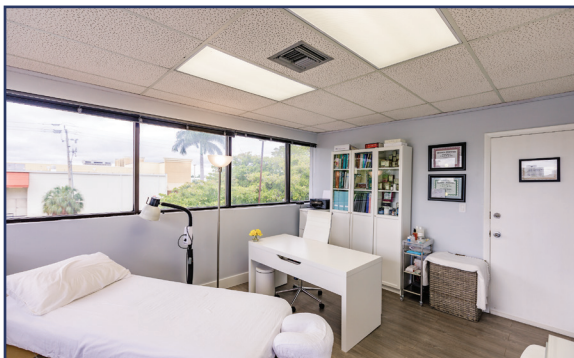

## Modern Professional Suites

- Premium Central Location
- Fully Renovated
- Lounge Area
- Ample Parking
- 24/7 Access
- Utilities & Internet Included

**FROM 150SQFT - 1,000SQFT**  
501 Golden Isles Dr, Hallandale Beach, FL 33009