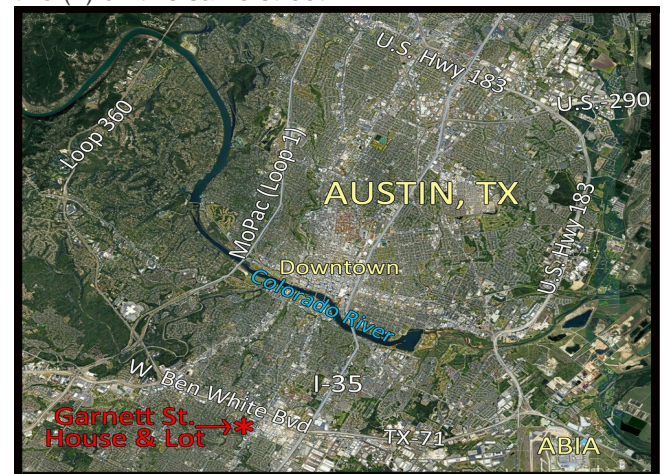

Two S. Austin Residential Lots

Upon Request

4417 Garnett Street For Sale at $424,000. 4419 Garnett Street For Sale at $399,000.

Two (2) South Austin Infill lots. 4417 and 4419 Garnett St. Each lot .1935 acres or 8,427 square feet in size. House on lot at 4417 Garnett St, 857 square feet in size, likely a tear down or can be moved to another lot. Large,...

4417 Garnett Street For Sale and 4419 Garnett Street For Sale.

WILL SELL TOGETHER OR SEPARATE. Directions: From Ben White or Hwy 71 go south on First Street. Proceed two (2) blocks and turn left onto W. St. Elmo, proceed two (2) blocks and turn right onto Garnett St. Properties...

- Great Redevelopment Opportunity
- Conveniently located in South Austin, Near downtown and S. Congress
- St. Elmo neighborhood. Lots of remodeled and new builds in area, with two (2) properties other than these two (2) on this same street.

Price:	Upon Request
Property Type:	Land
Property Subtype:	Residential
Proposed Use:	Single Family Development
Sale Type:	Investment or Owner User
Total Lot Size:	0.78 AC
No. Lots:	2
Zoning Description:	SF-3
APN / Parcel ID:	316640