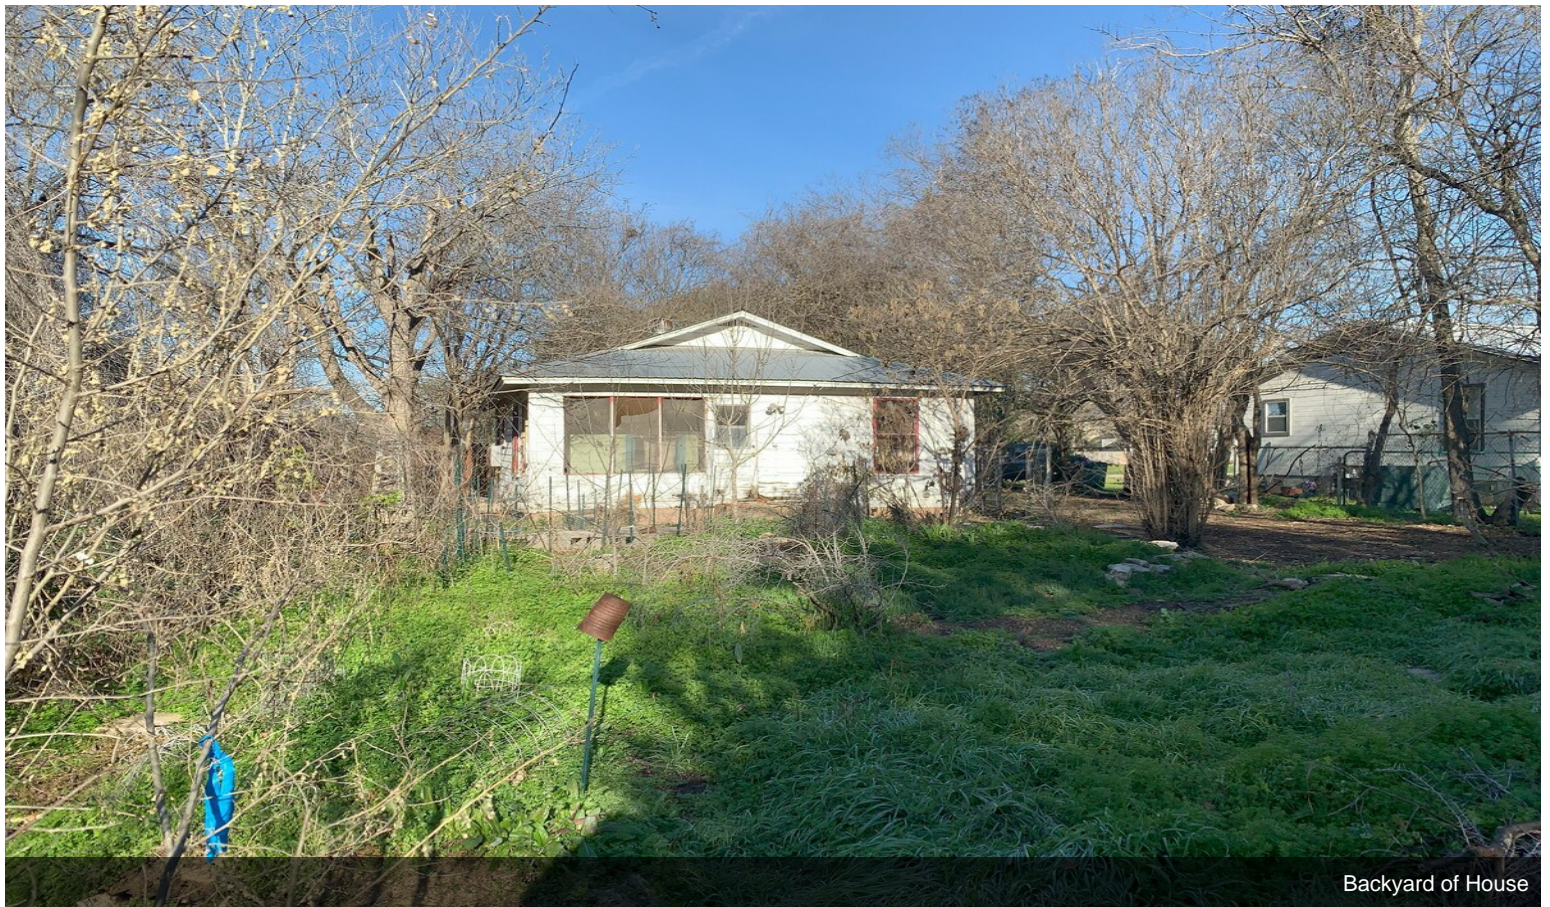

Upon Request

4417 Garnett Street For Sale at \$424,000. 4419 Garnett Street For Sale at \$399,000.

Two (2) South Austin Infill lots. 4417 and 4419 Garnett St. Each lot .1935 acres or 8,427 square feet in size. House on lot at 4417 Garnett St, 857 square feet in size, likely a tear down or can be moved to another lot. Large,...

4419 Garnett St, Austin, TX 78745

4417 Garnett Street For Sale at \$424,000. 4419 Garnett Street For Sale at \$399,000.

Two (2) South Austin Infill lots. 4417 and 4419 Garnett St. Each lot .1935 acres or 8,427 square feet in size. House on lot at 4417 Garnett St, 857 square feet in size, likely a tear down or can be moved to another lot. Large, beautiful oak tree on empty lot. Great re-development opportunity. SF-3 Zoning which for a 7,000 square foot lots allow (1) house, or (1) house + (1) Accessory Dwelling Unit (ADU), or (1) duplex (to be confirmed by Buyer). Please take care when walking the lot(s) as there are many small homes dug for plant relocation.

Property Photos

Home Elevation

Backyard of House

Property Photos

Adjacent Empty Lot

Adjacent Empty Lot

Property Photos

Adjacent Empty Lot