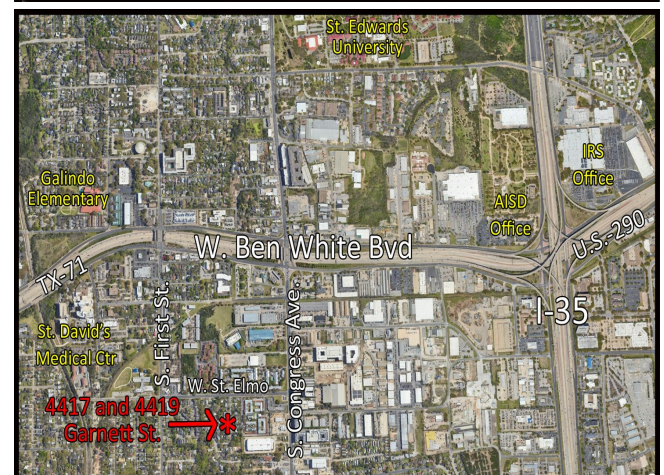

Two S. Austin Residential Lots

Upon Request

4417 Garnett Street For Sale at $424,000. 4419 Garnett Street For Sale at $399,000.

Two (2) South Austin Infill lots. 4417 and 4419 Garnett St. Each lot .1935 acres or 8,427 square feet in size. House on lot at 4417 Garnett St, 857 square feet in size, likely a tear down or can be moved to another lot. Large,...

4417 Garnett Street For Sale and 4419 Garnett Street For Sale.

WILL SELL TOGETHER OR SEPARATE. Directions: From Ben White or Hwy 71 go south on First Street. Proceed two (2) blocks and turn left onto W. St. Elmo, proceed two (2) blocks and turn right onto Garnett St. Properties...

- Great Redevelopment Opportunity
- Conveniently located in South Austin, Near downtown and S. Congress
- St. Elmo neighborhood. Lots of remodeled and new builds in area, with two (2) properties other than these two (2) on this same street.

Price:	Upon Request
Property Type:	Land
Property Subtype:	Residential
Proposed Use:	Single Family Development
Sale Type:	Investment or Owner User
Total Lot Size:	0.78 AC
No. Lots:	2
Zoning Description:	SF-3
APN / Parcel ID:	316640