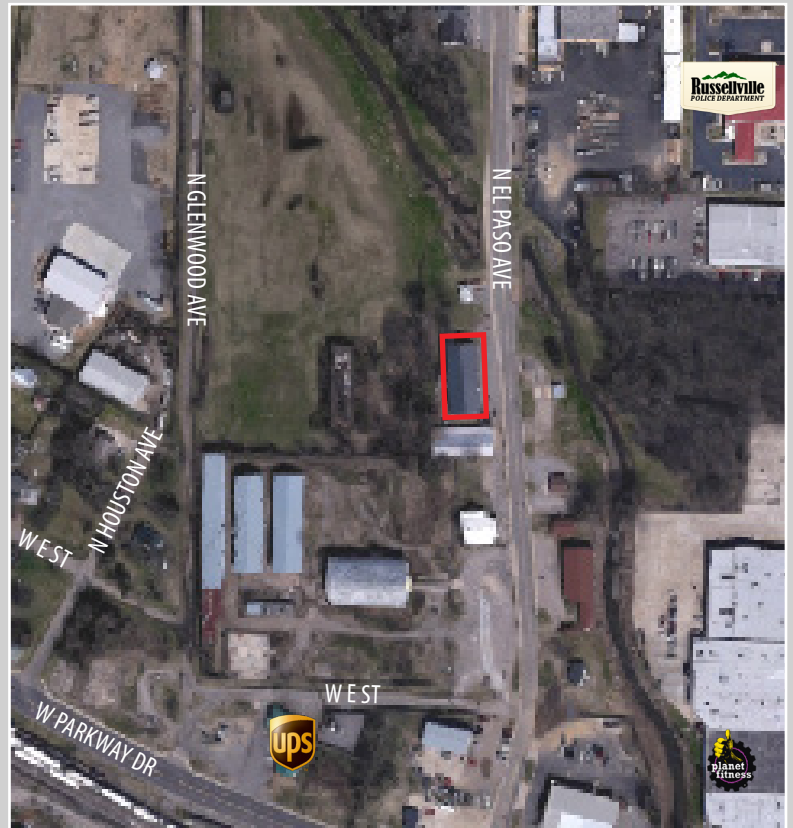

FOR LEASE

535 N. El Paso | Russellville, AR

AVAILABLE

- 5,489 SF
- Lease terms negotiable
- Commercial space available walking distance from Arkansas Tech University and downtown Russellville

info@engagemanagement.com
501.327.5035
www.engagemanagement.com