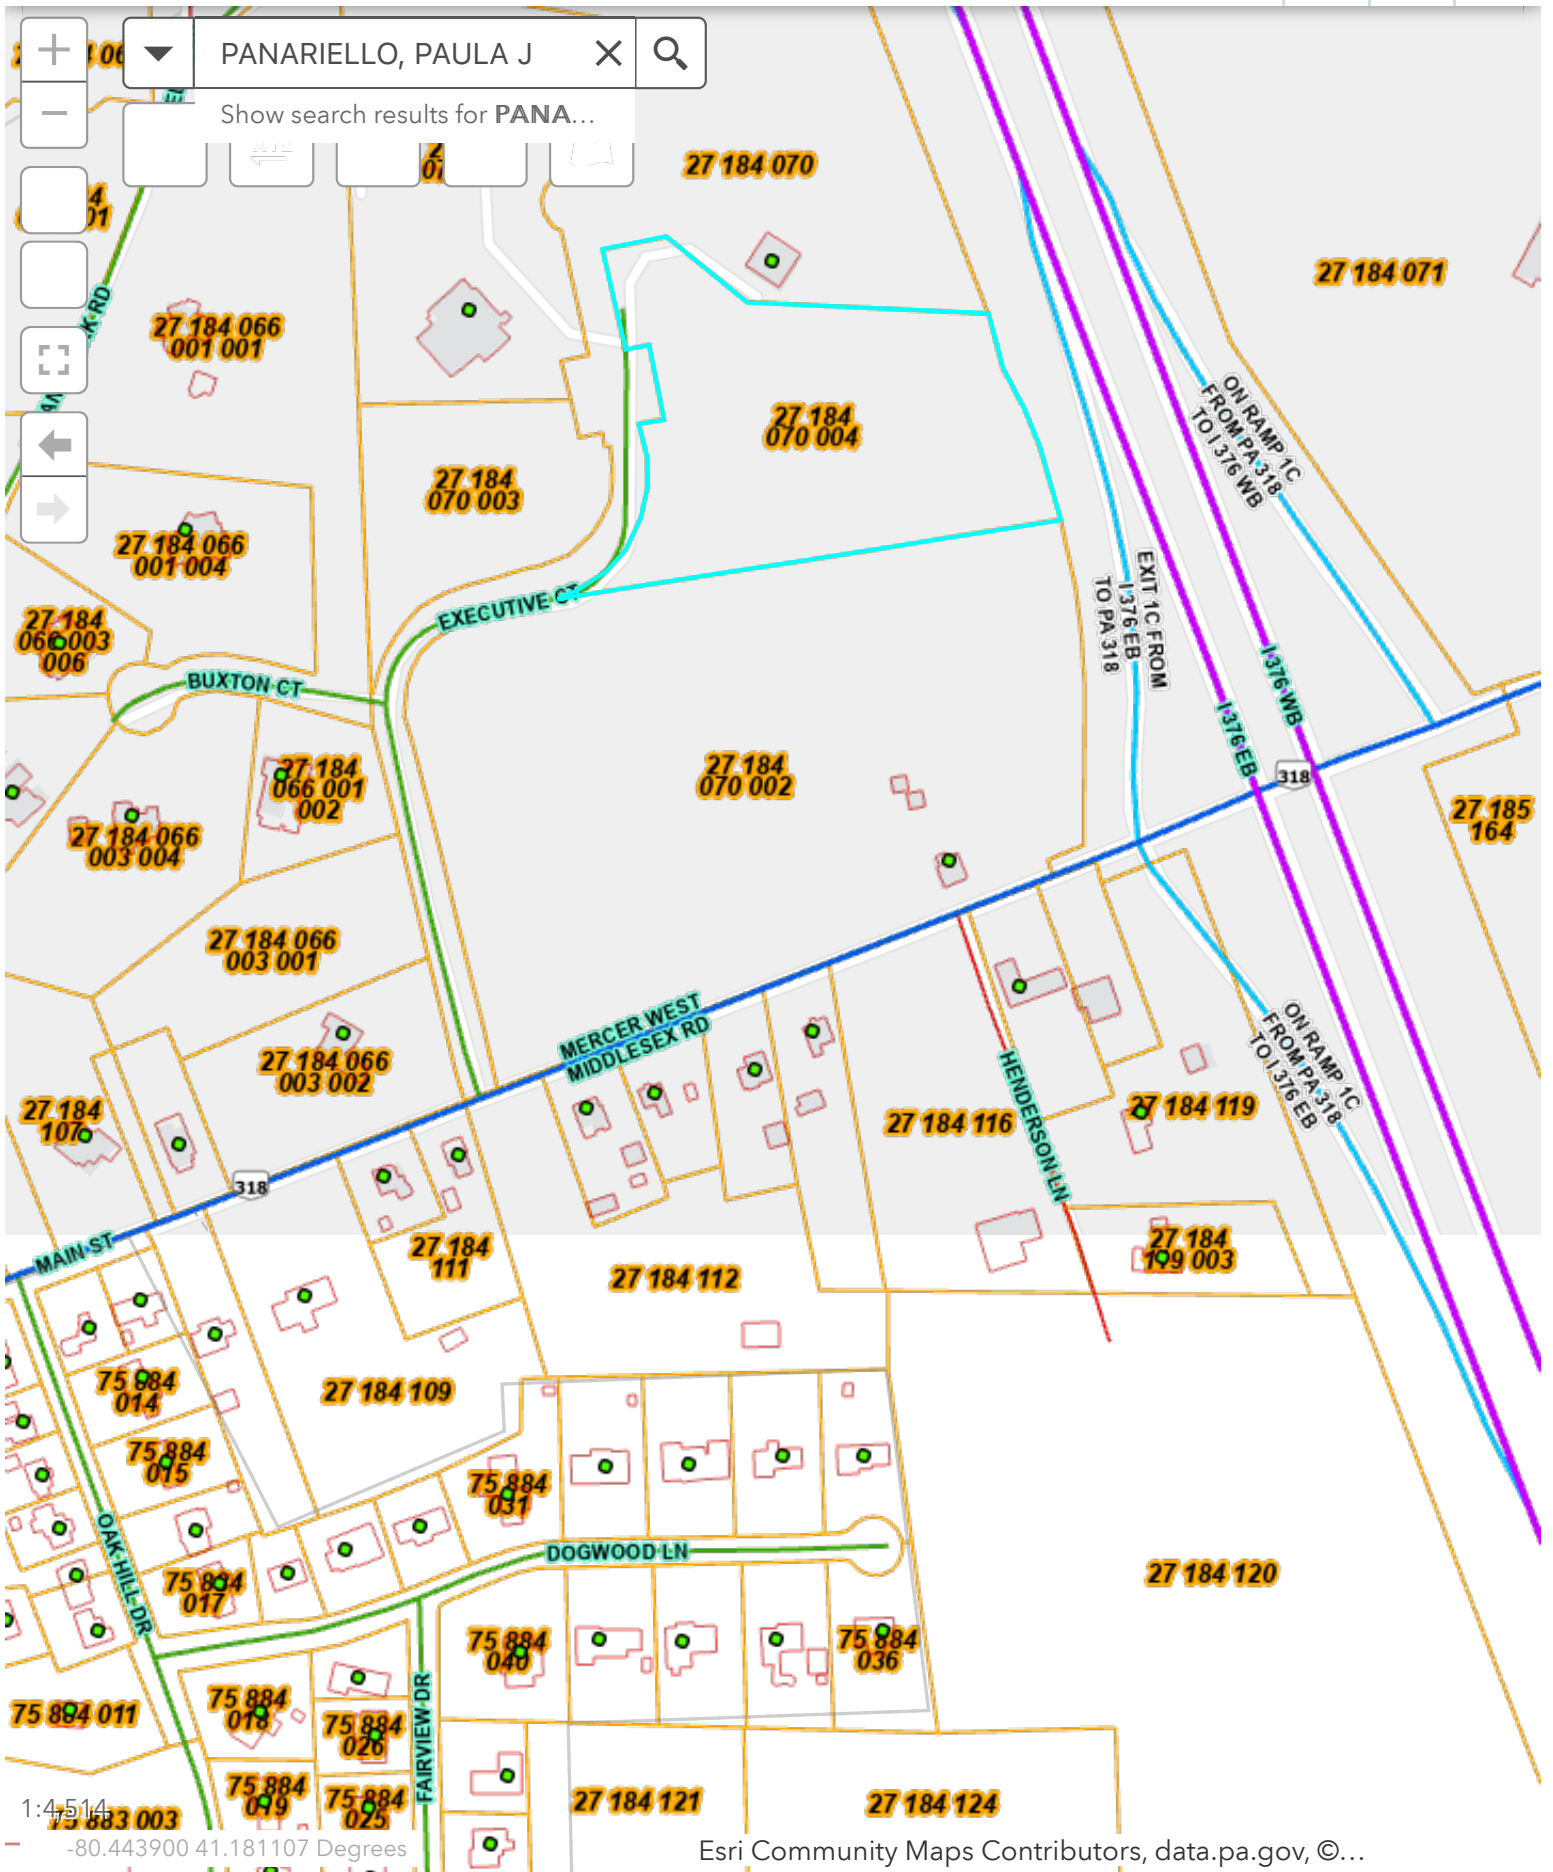

Show search results for PANA...

1:4,514
 -80.443900 41.181107 Degrees