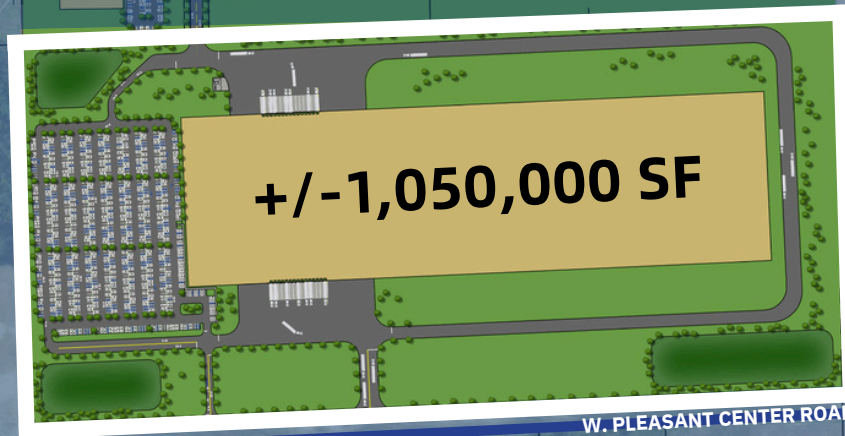

TOM HENRY

INDUSTRIAL PARK

**INDUSTRIAL LAND AVAILABLE
BUILD TO SUIT - 75.93 ACRES**

2000 Block Pleasant Center Road Fort Wayne IN 46819

\$40,000/Acre | Site Divisible

2000 Block Pleasant Center Road Fort Wayne IN 46819

LOT SHOWCASE

*RENDERING OF POTENTIAL LAYOUT

Lot Area
75.93
ACRES

Building Size
+/- 1,050,000
SQ.FT.

Dimensions
+/- 1900' X +/- 550'
BUILDING

Electric
INDIANA & MICHIGAN POWER
/ HEARTLAND

Water
FORT WAYNE
CITY UTILITIES