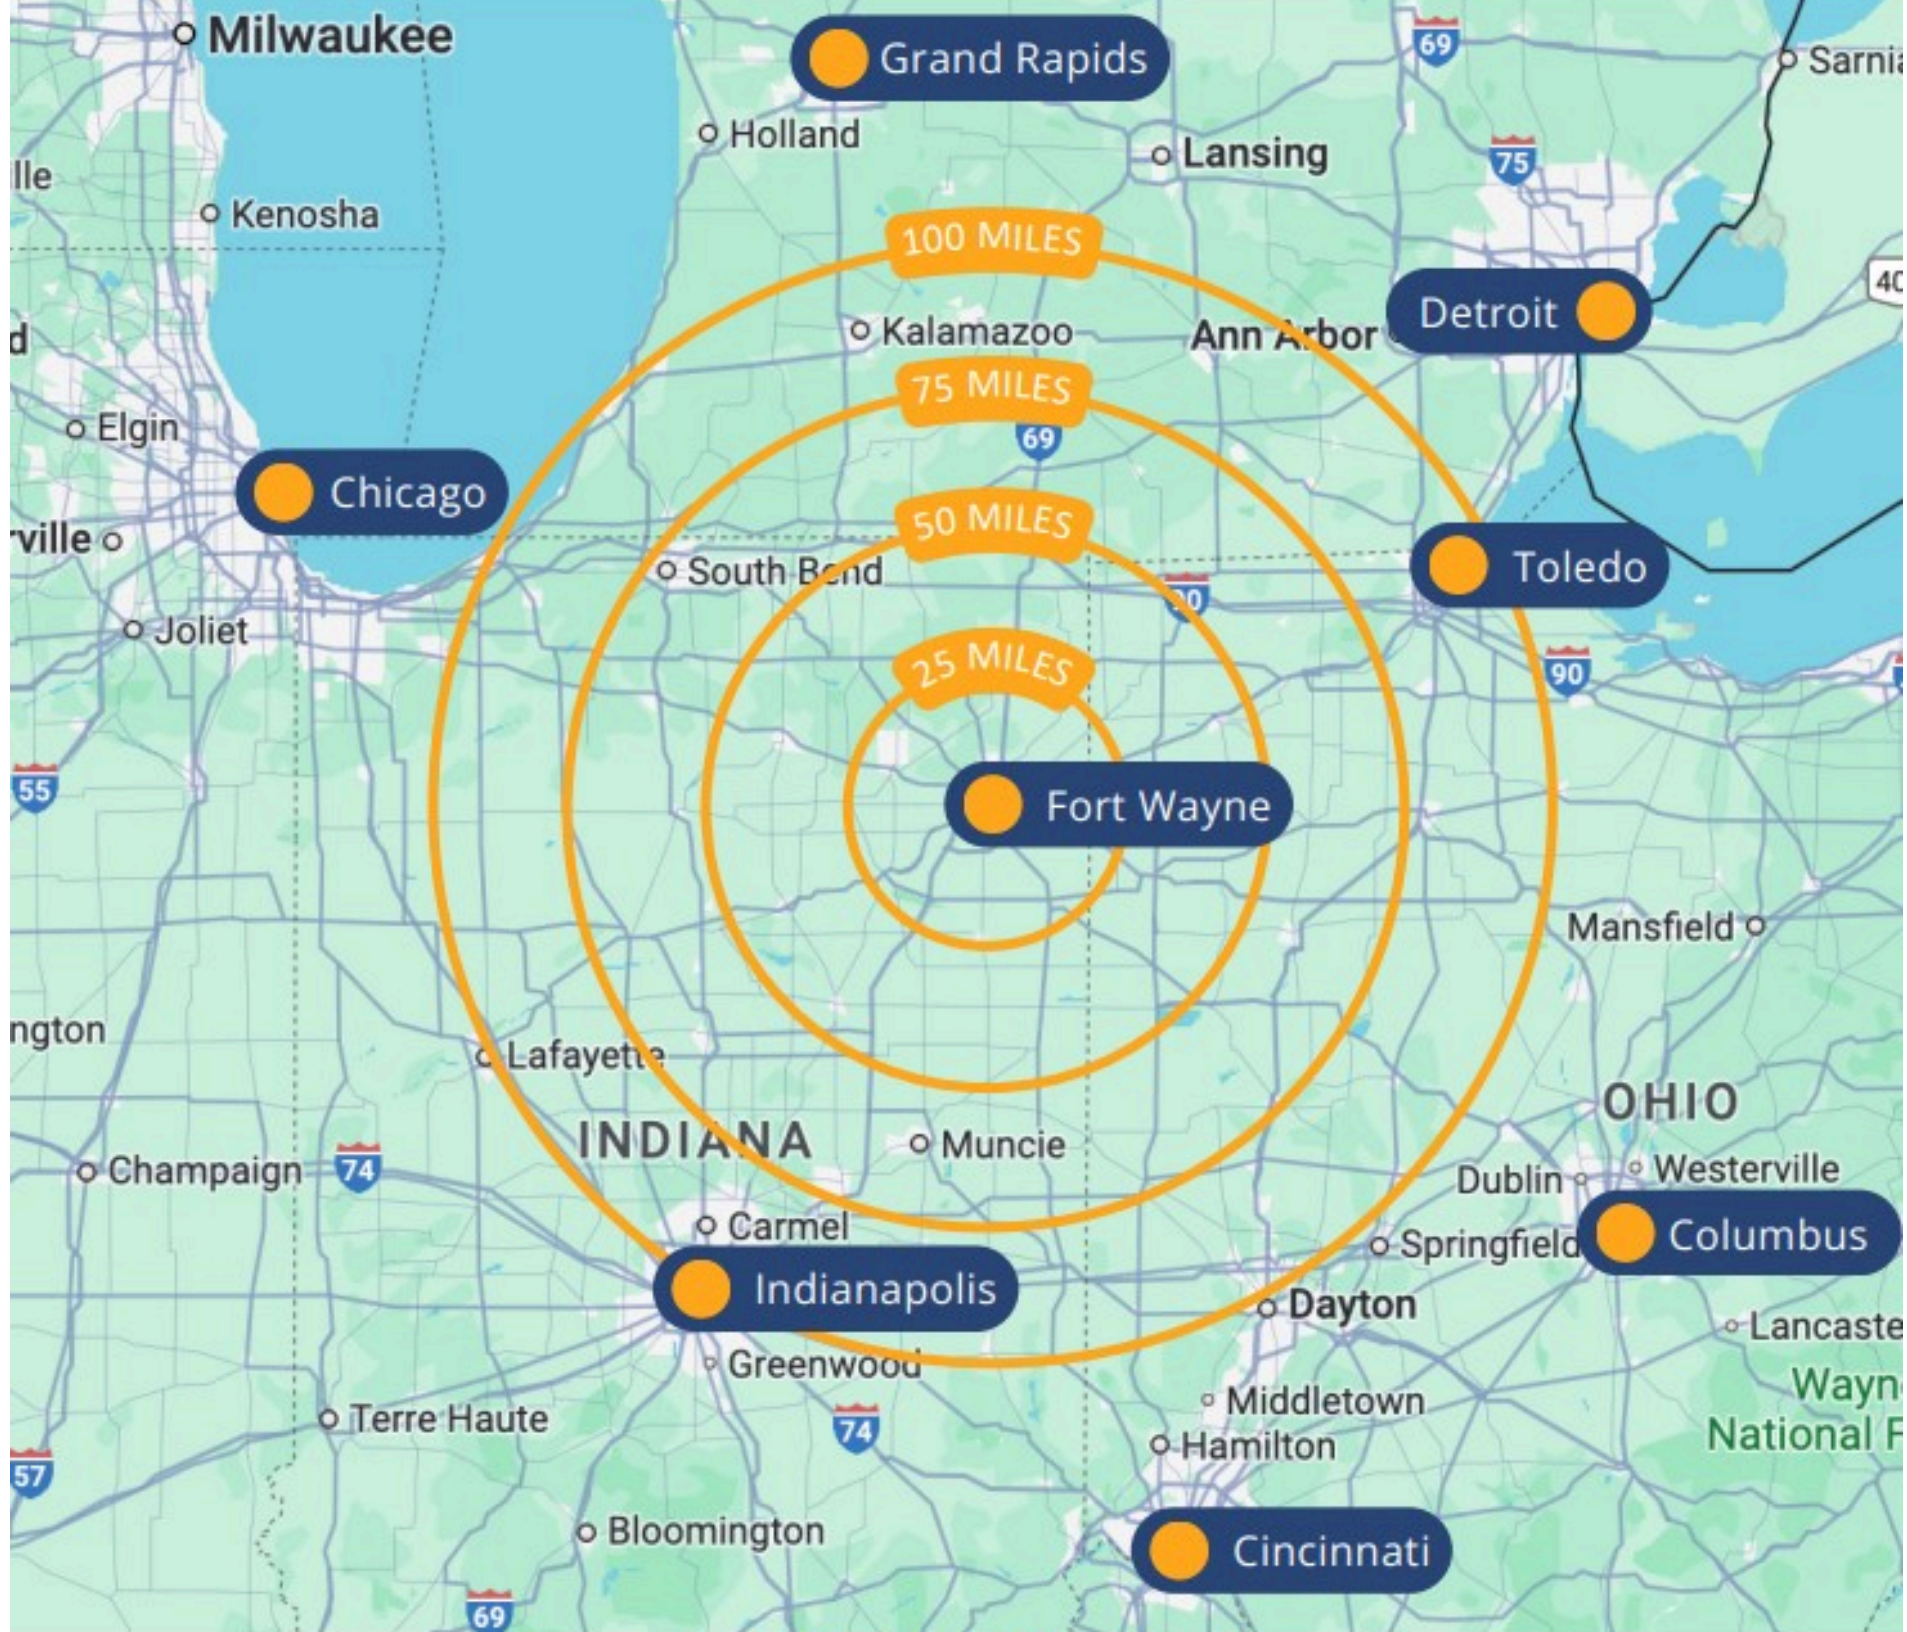

TOM HENRY

INDUSTRIAL PARK

**INDUSTRIAL LAND AVAILABLE
BUILD TO SUIT - 75.93 ACRES**

2000 Block Pleasant Center Road Fort Wayne IN 46819

\$40,000/Acre | Site Divisible

2000 Block Pleasant Center Road Fort Wayne IN 46819

Sewer / San.
FORT WAYNE
CITY UTILITIES

Gas
NIPSCO

2000 Block Pleasant Center Road Fort Wayne IN 46819

NEIGHBORING USERS

2000 Block Pleasant Center Road Fort Wayne IN 46819

EASY ACCESS

2000 Block Pleasant Center Road Fort Wayne IN 46819

30 Min
Drivetime

1.1 Miles
(2 Min)

7.5 Miles
(8 Min)

Milwaukee

Grand Rapids

Holland

Lansing

Detroit

Chicago

100 MILES

75 MILES

50 MILES

25 MILES

Fort Wayne

Toledo

INDIANA