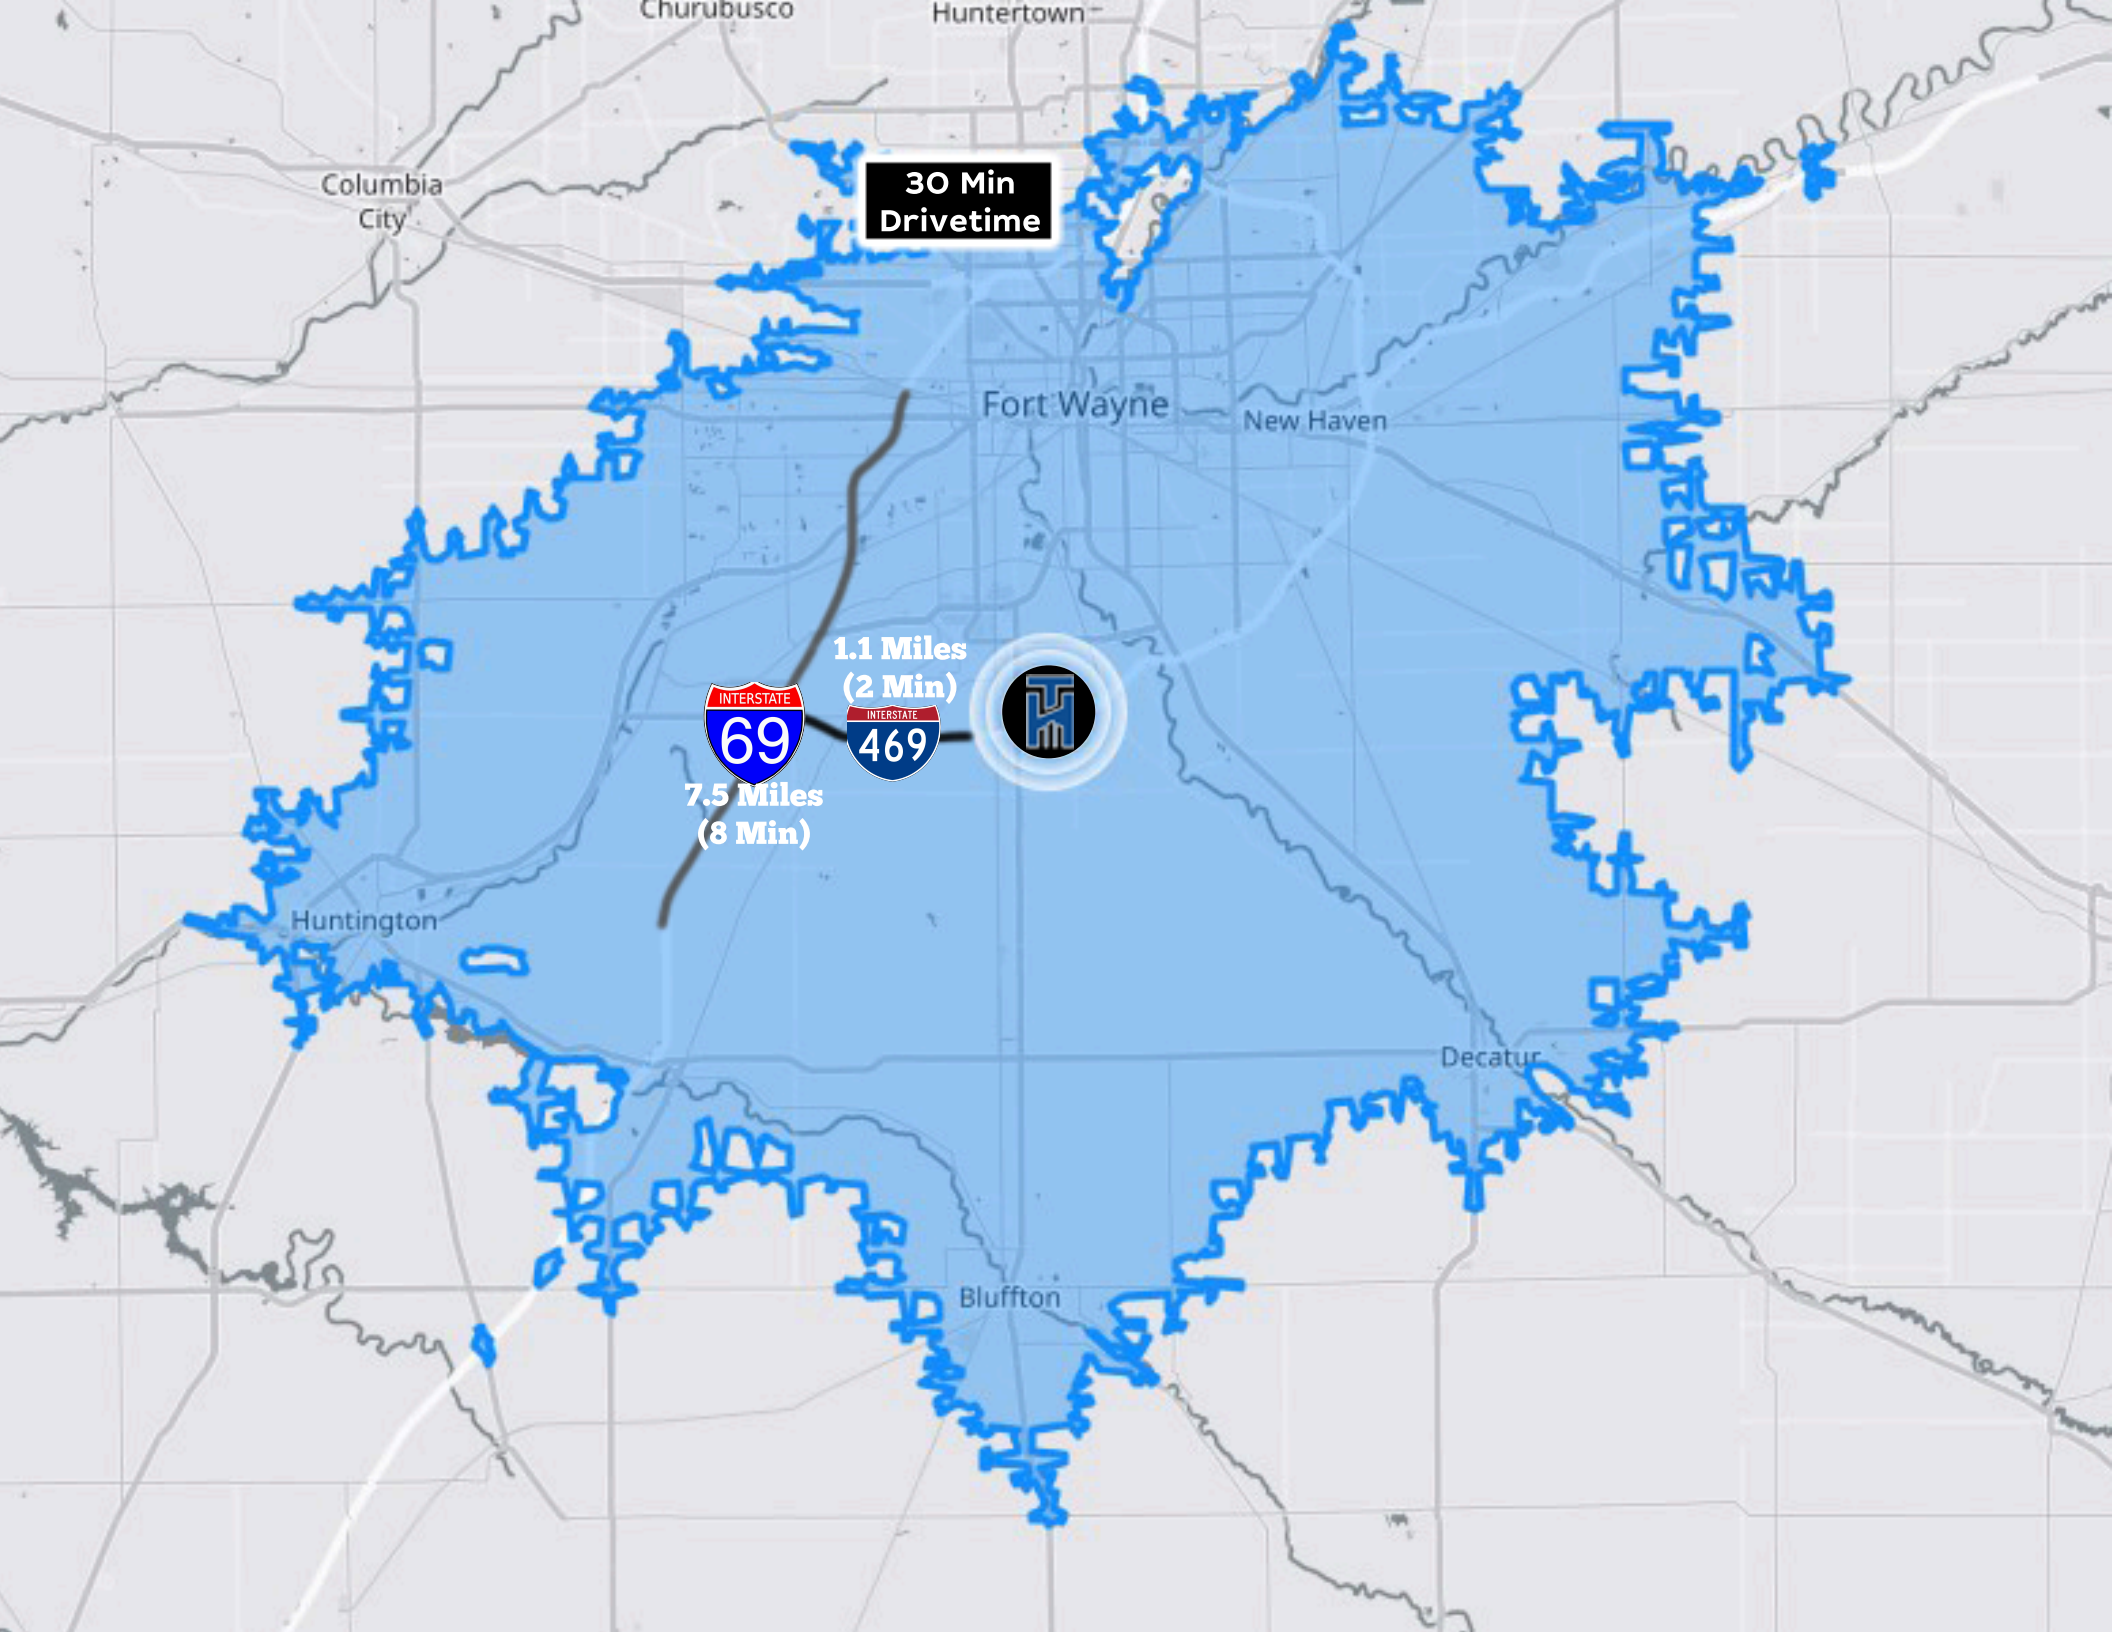

Sewer / San.
FORT WAYNE
CITY UTILITIES

Gas
NIPSCO

2000 Block Pleasant Center Road Fort Wayne IN 46819

NEIGHBORING USERS

2000 Block Pleasant Center Road Fort Wayne IN 46819

EASY ACCESS

2000 Block Pleasant Center Road Fort Wayne IN 46819

30 Min
Drivetime

1.1 Miles
(2 Min)

7.5 Miles
(8 Min)

Milwaukee

Grand Rapids

Holland

Lansing

Detroit

Chicago

100 MILES

75 MILES

50 MILES

25 MILES

Fort Wayne

Toledo

INDIANA