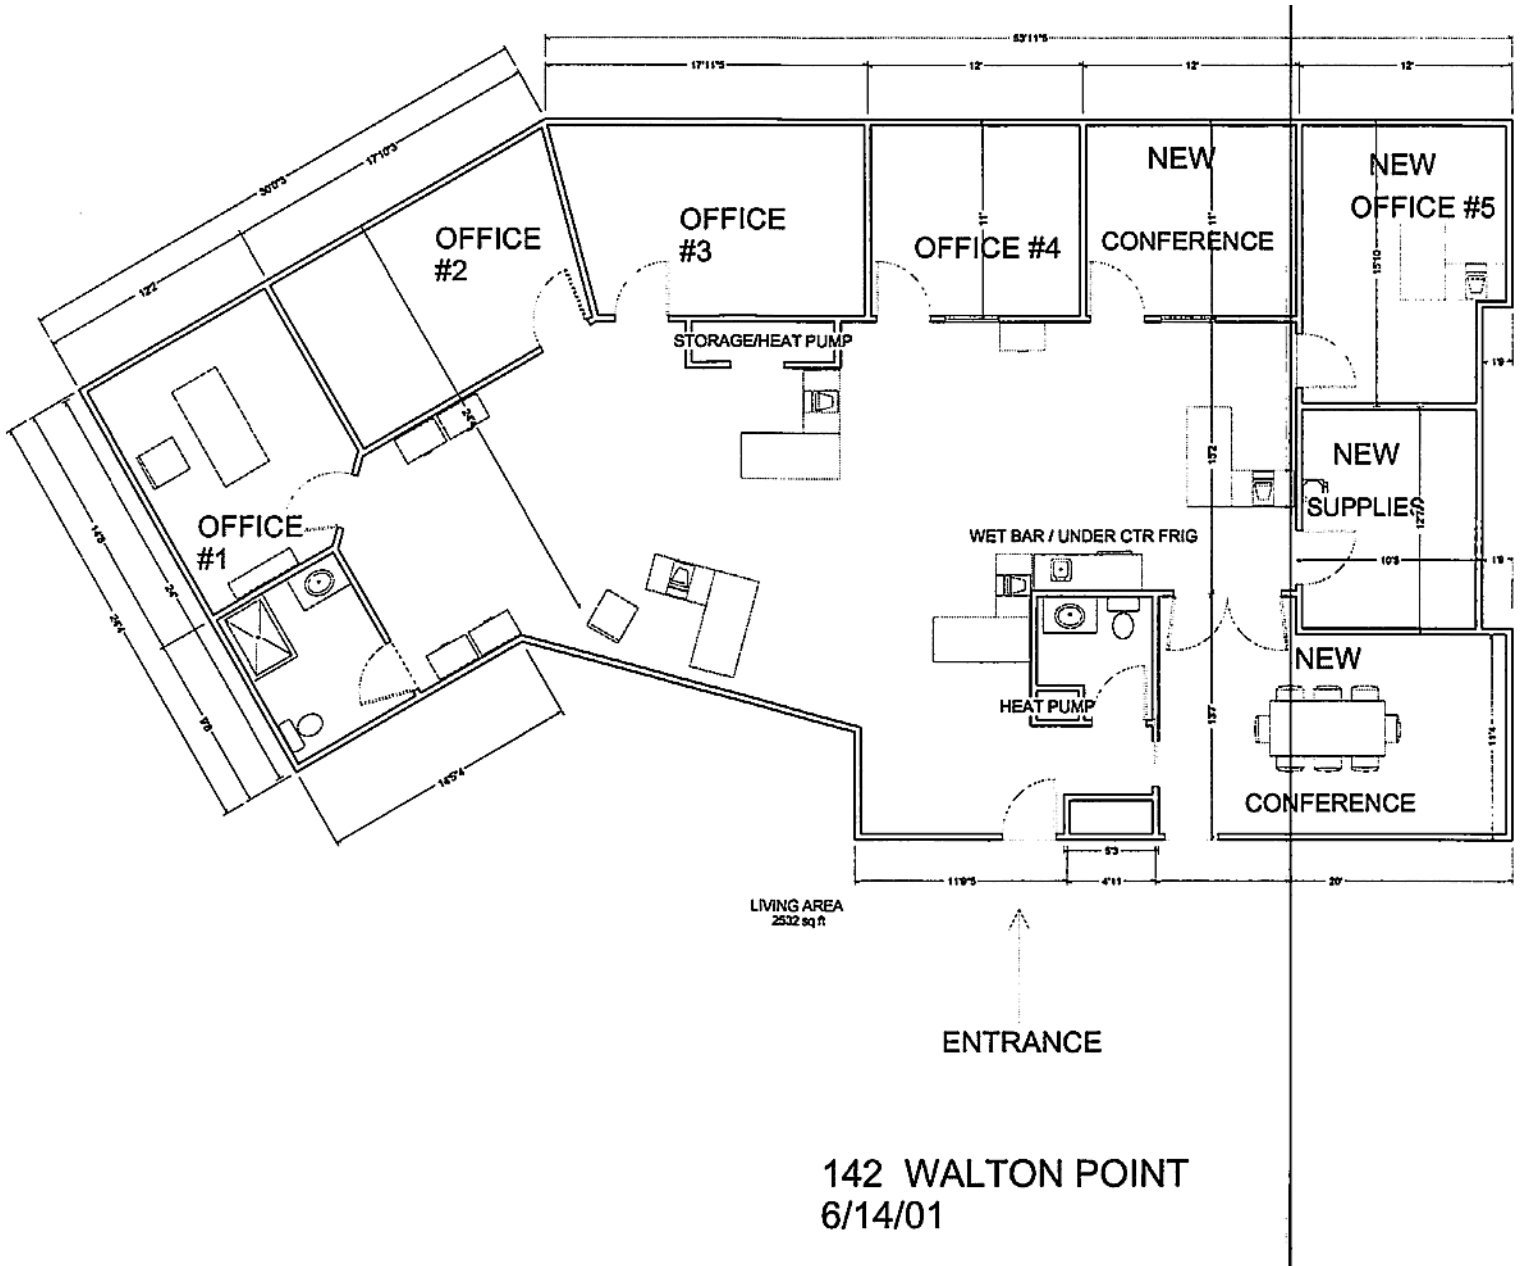

2,744 SF Office for Sale

Walton Point

488 Norristown Road, Blue Bell, PA

Floor Plan

For more information:

David Morris
dmorris@geisrealty.com
(610) 975-4275

www.geisrealty.com
996 Old Eagle School Road
Suite 1117
Wayne, PA 19087

NO WARRANTY OR REPRESENTATION, EXPRESS OR IMPLIED, IS MADE AS TO THE ACCURACY OF THE INFORMATION CONTAINED HEREIN, AND THE SAME IS SUBMITTED SUBJECT TO ERRORS, OMISSIONS, CHANGE OF PRICE, RENTAL OR OTHER CONDITIONS, PRIOR SALE, LEASE OR FINANCING, OR WITHDRAWAL WITHOUT NOTICE, AND OF ANY SPECIAL LISTING CONDITIONS IMPOSED BY OUR PRINCIPALS NO WARRANTIES OR REPRESENTATIONS ARE MADE AS TO THE CONDITION OF THE PROPERTY OR ANY HAZARDS CONTAINED THEREIN ARE ANY TO BE IMPLIED.