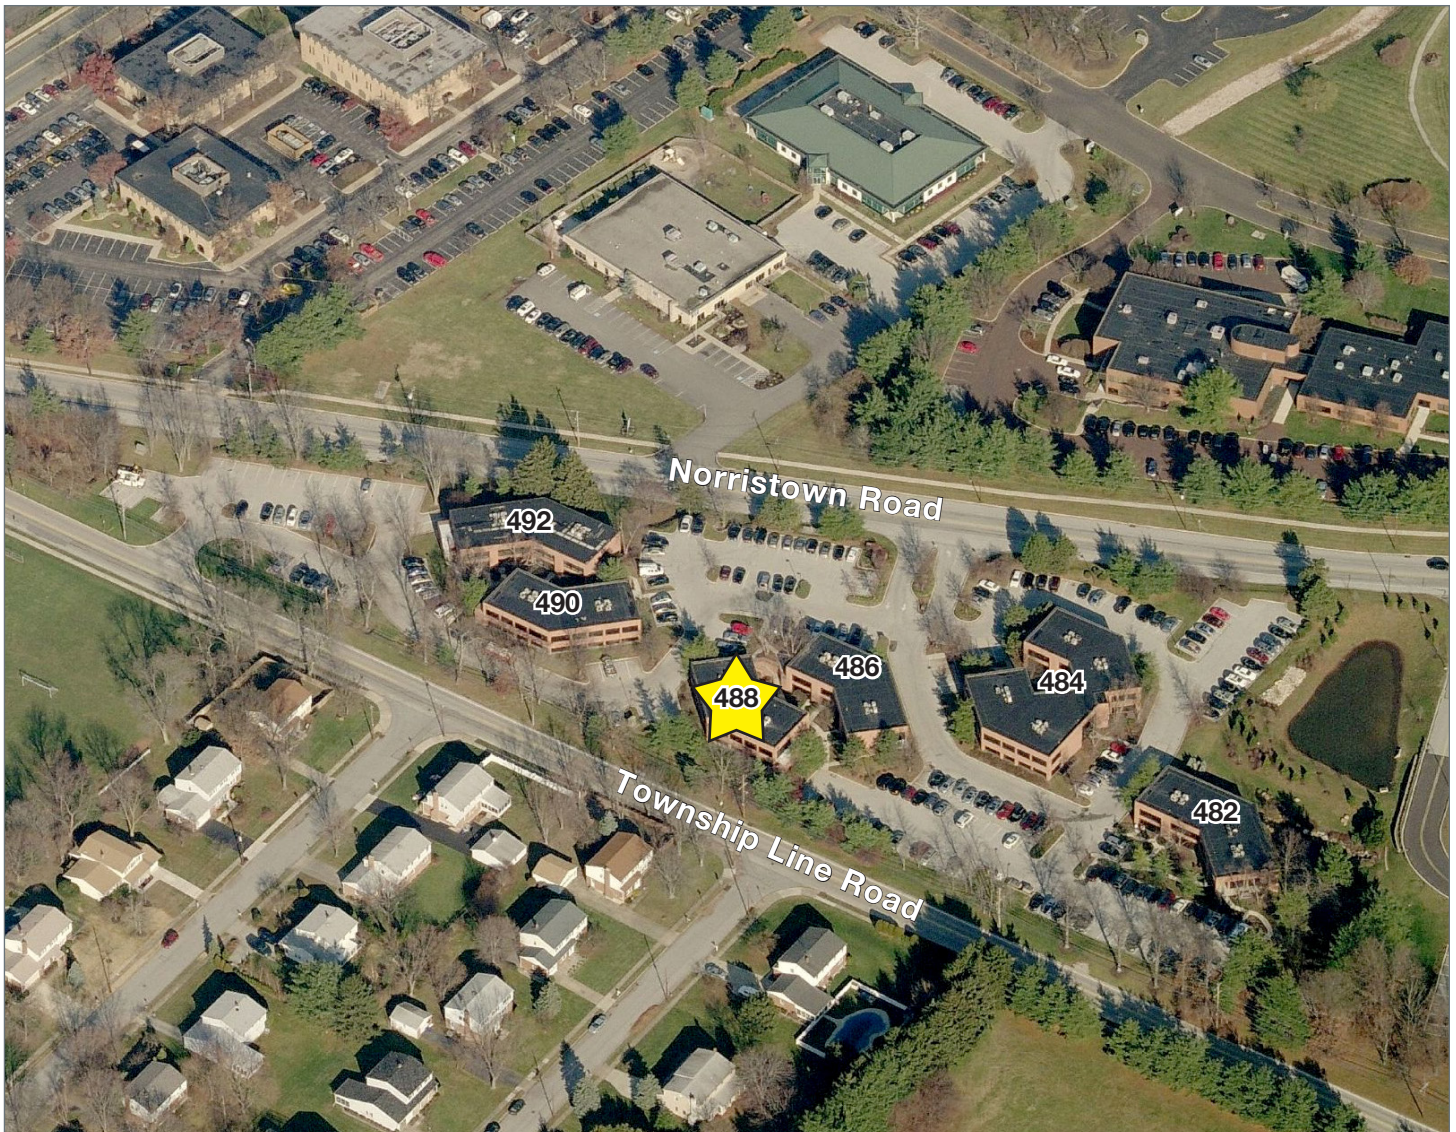

2,744 SF Office for Sale

Walton Point

488 Norristown Road, Blue Bell, PA

Location

For more information:

David Morris
dmorris@geisrealty.com
(610) 975-4275

www.geisrealty.com
996 Old Eagle School Road
Suite 1117
Wayne, PA 19087

NO WARRANTY OR REPRESENTATION, EXPRESS OR IMPLIED, IS MADE AS TO THE ACCURACY OF THE INFORMATION CONTAINED HEREIN, AND THE SAME IS SUBMITTED SUBJECT TO ERRORS, OMISSIONS, CHANGE OF PRICE, RENTAL OR OTHER CONDITIONS, PRIOR SALE, LEASE OR FINANCING, OR WITHDRAWAL WITHOUT NOTICE, AND OF ANY SPECIAL LISTING CONDITIONS IMPOSED BY OUR PRINCIPALS NO WARRANTIES OR REPRESENTATIONS ARE MADE AS TO THE CONDITION OF THE PROPERTY OR ANY HAZARDS CONTAINED THEREIN ARE ANY TO BE IMPLIED.