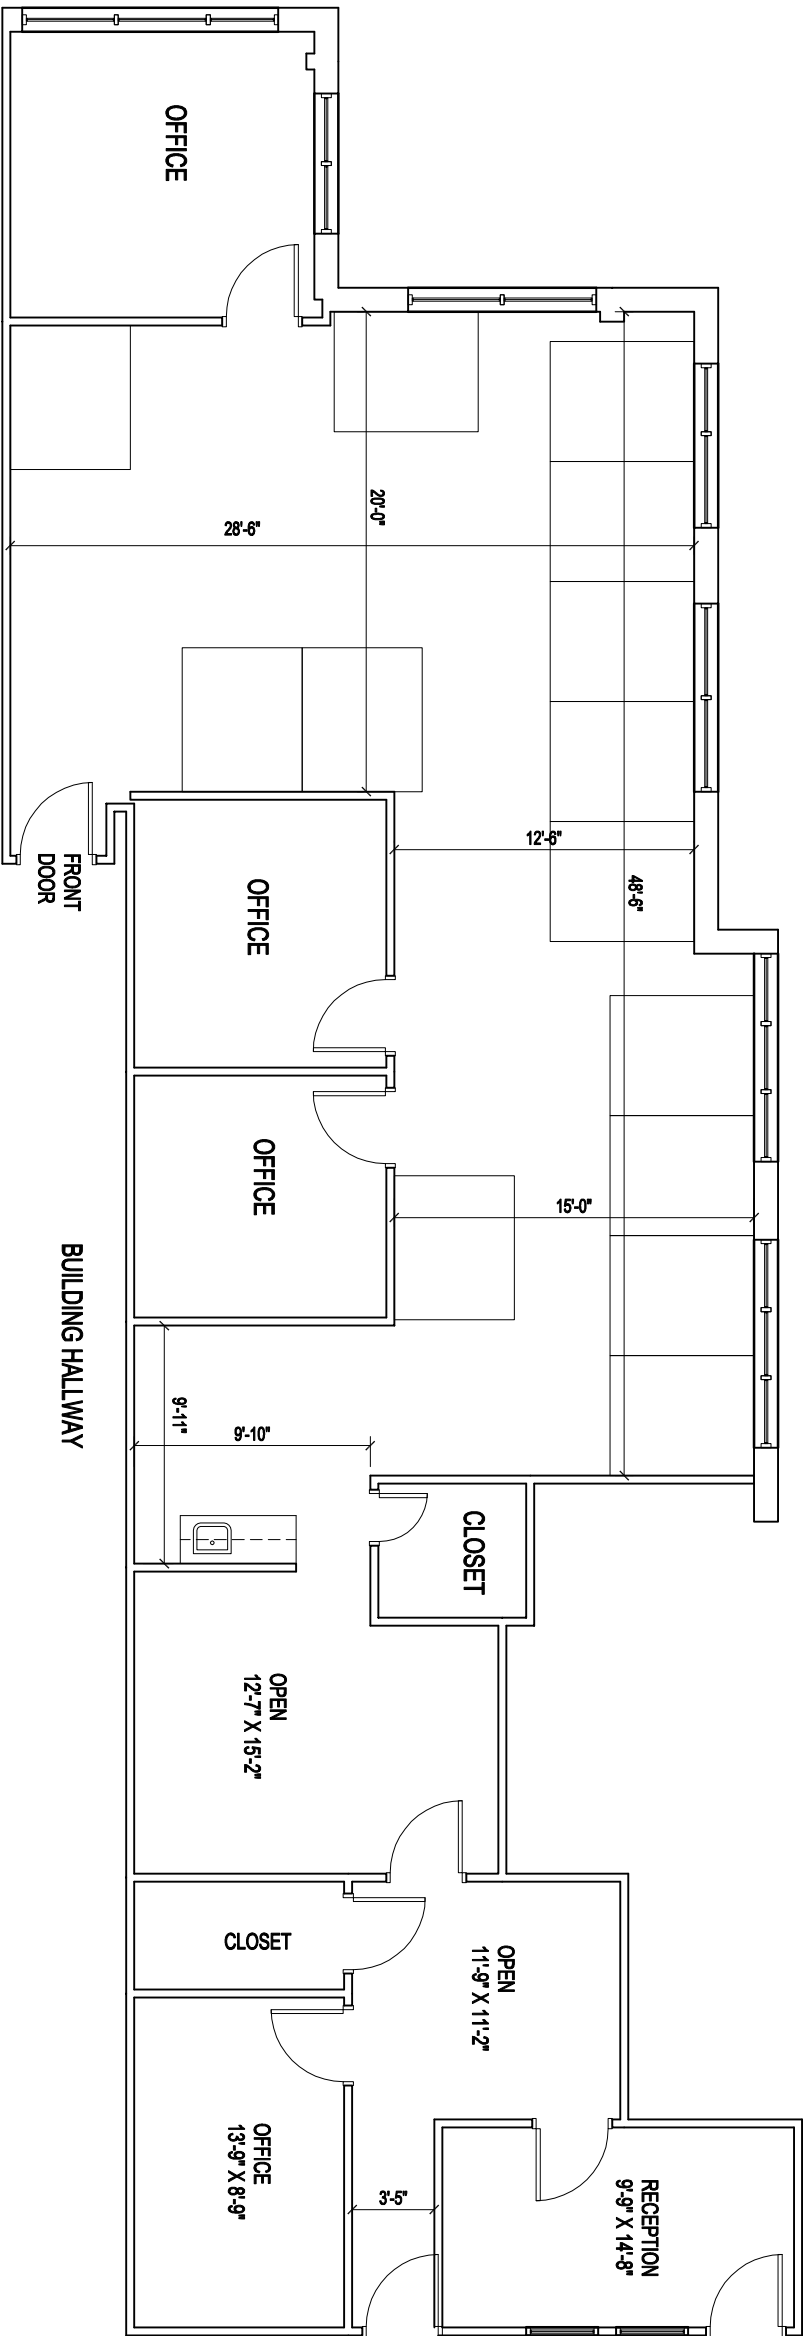

SUITE 260
ONE PRESTON PARK
2301 OHIO
PLANO, TEXAS
 Revised: 1/5/18

NORTH

SCALE: 1/8" = 1'-0"
 (When printed on 8.5x11 paper)

BUILDING HALLWAY