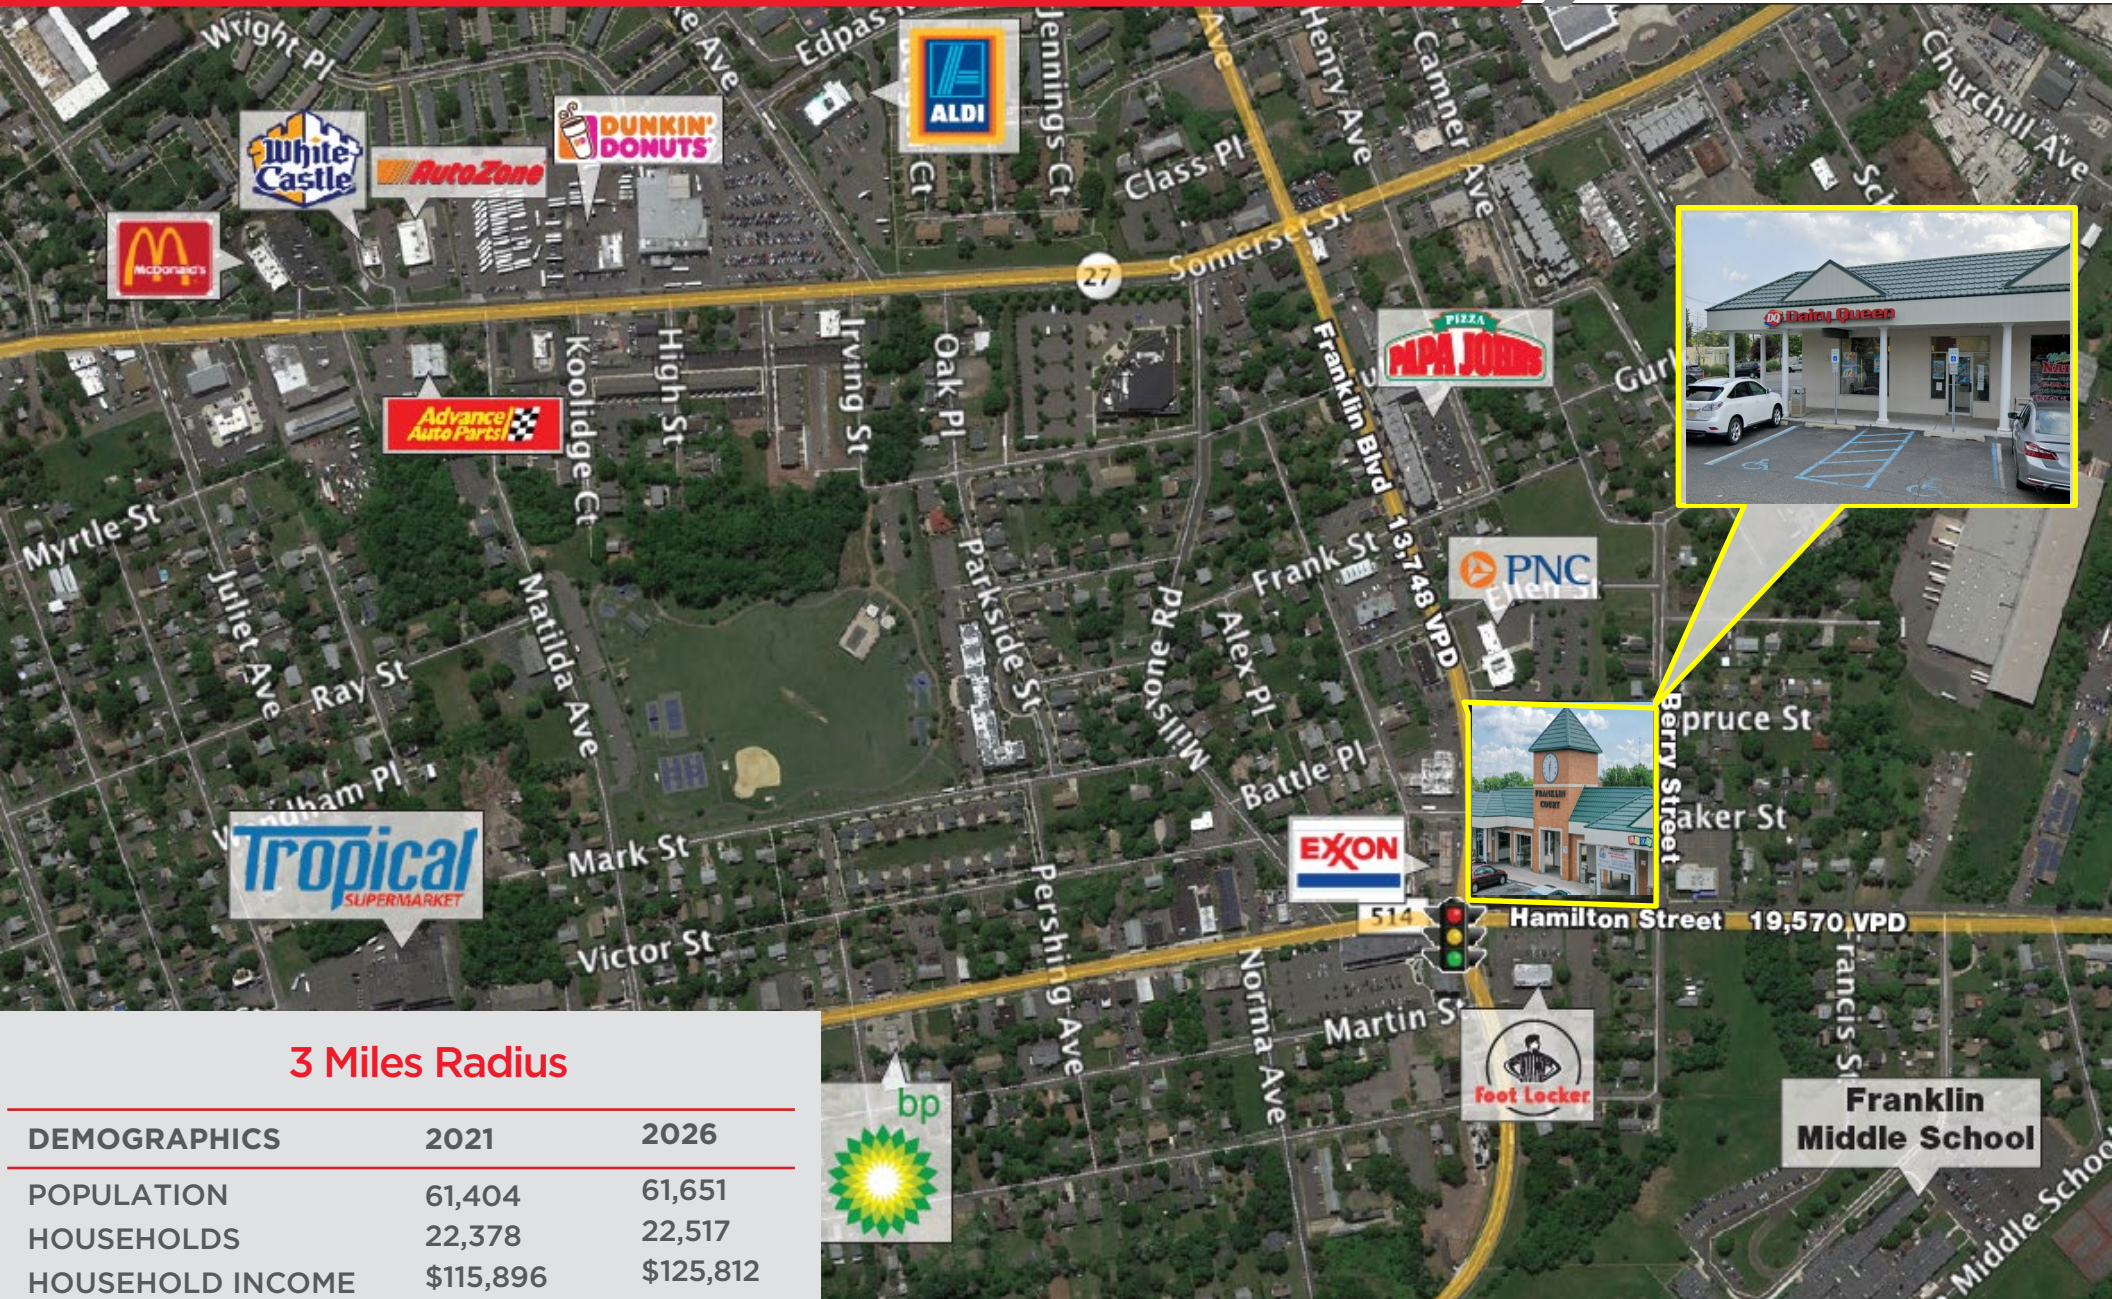

FRANKLIN COURT

920 HAMILTON STREET, SOMERSET, NJ | 1,300 SF AVAILABLE

David Townes / Direct: +1 201 508 5268 / Cell: +1 917 993 5515 / david.townes@cushwake.com
Alana Friedman / Direct: +1 201 508 5258 / Cell: +1 201 741 0990 / alana.friedman@cushwake.com

CUSHMAN & WAKEFIELD
One Meadowlands Plaza, Floor 7
East Rutherford, NJ 07073
www.cushmanwakefield.com