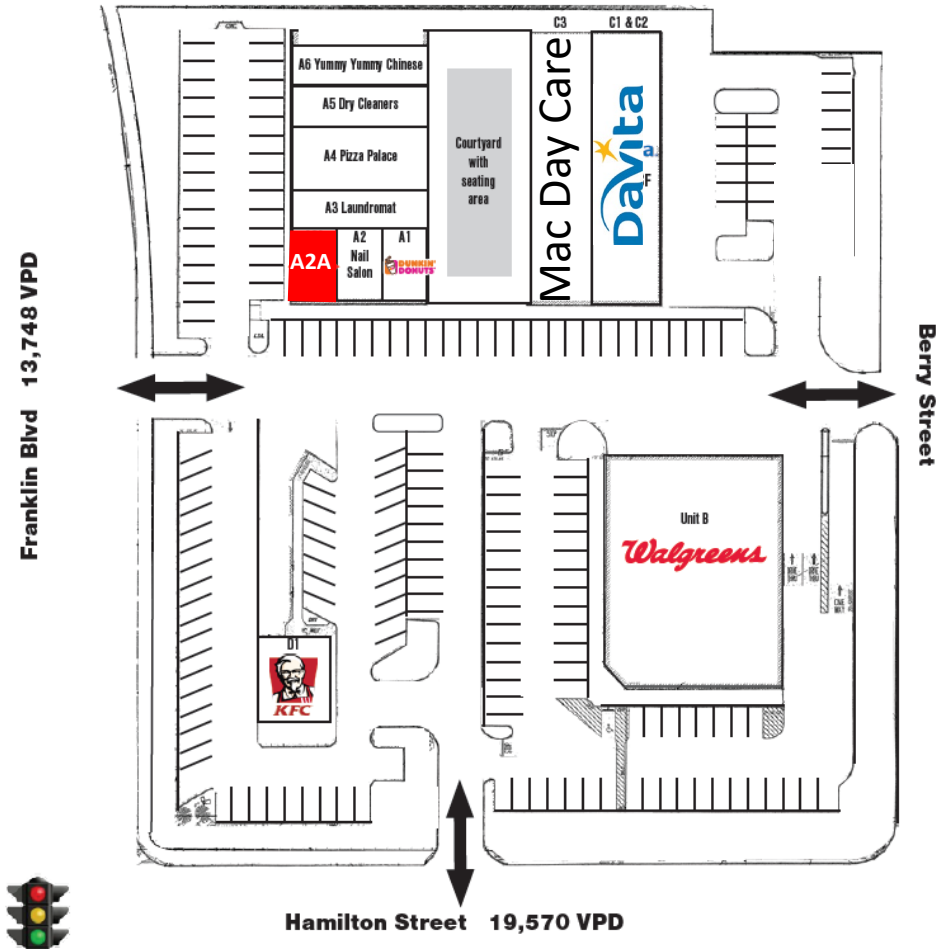

# FRANKLIN COURT

920 HAMILTON STREET, SOMERSET, NJ | 1,300 SF AVAILABLE

- 1,300 SF - former Dairy Queen
- 2 Blocks from Franklin Twp. Middle School & Franklin Twp. High School
- Located on the corner of Hamilton Street and Franklin Street at traffic signalized intersection
- Over 21,000 cars pass site daily
- 200+ Surface Parking Spaces

## NEIGHBORING TENANTS

# FRANKLIN COURT

920 HAMILTON STREET, SOMERSET, NJ | 1,300 SF AVAILABLE

1,300 SF – A2A former Dairy Queen