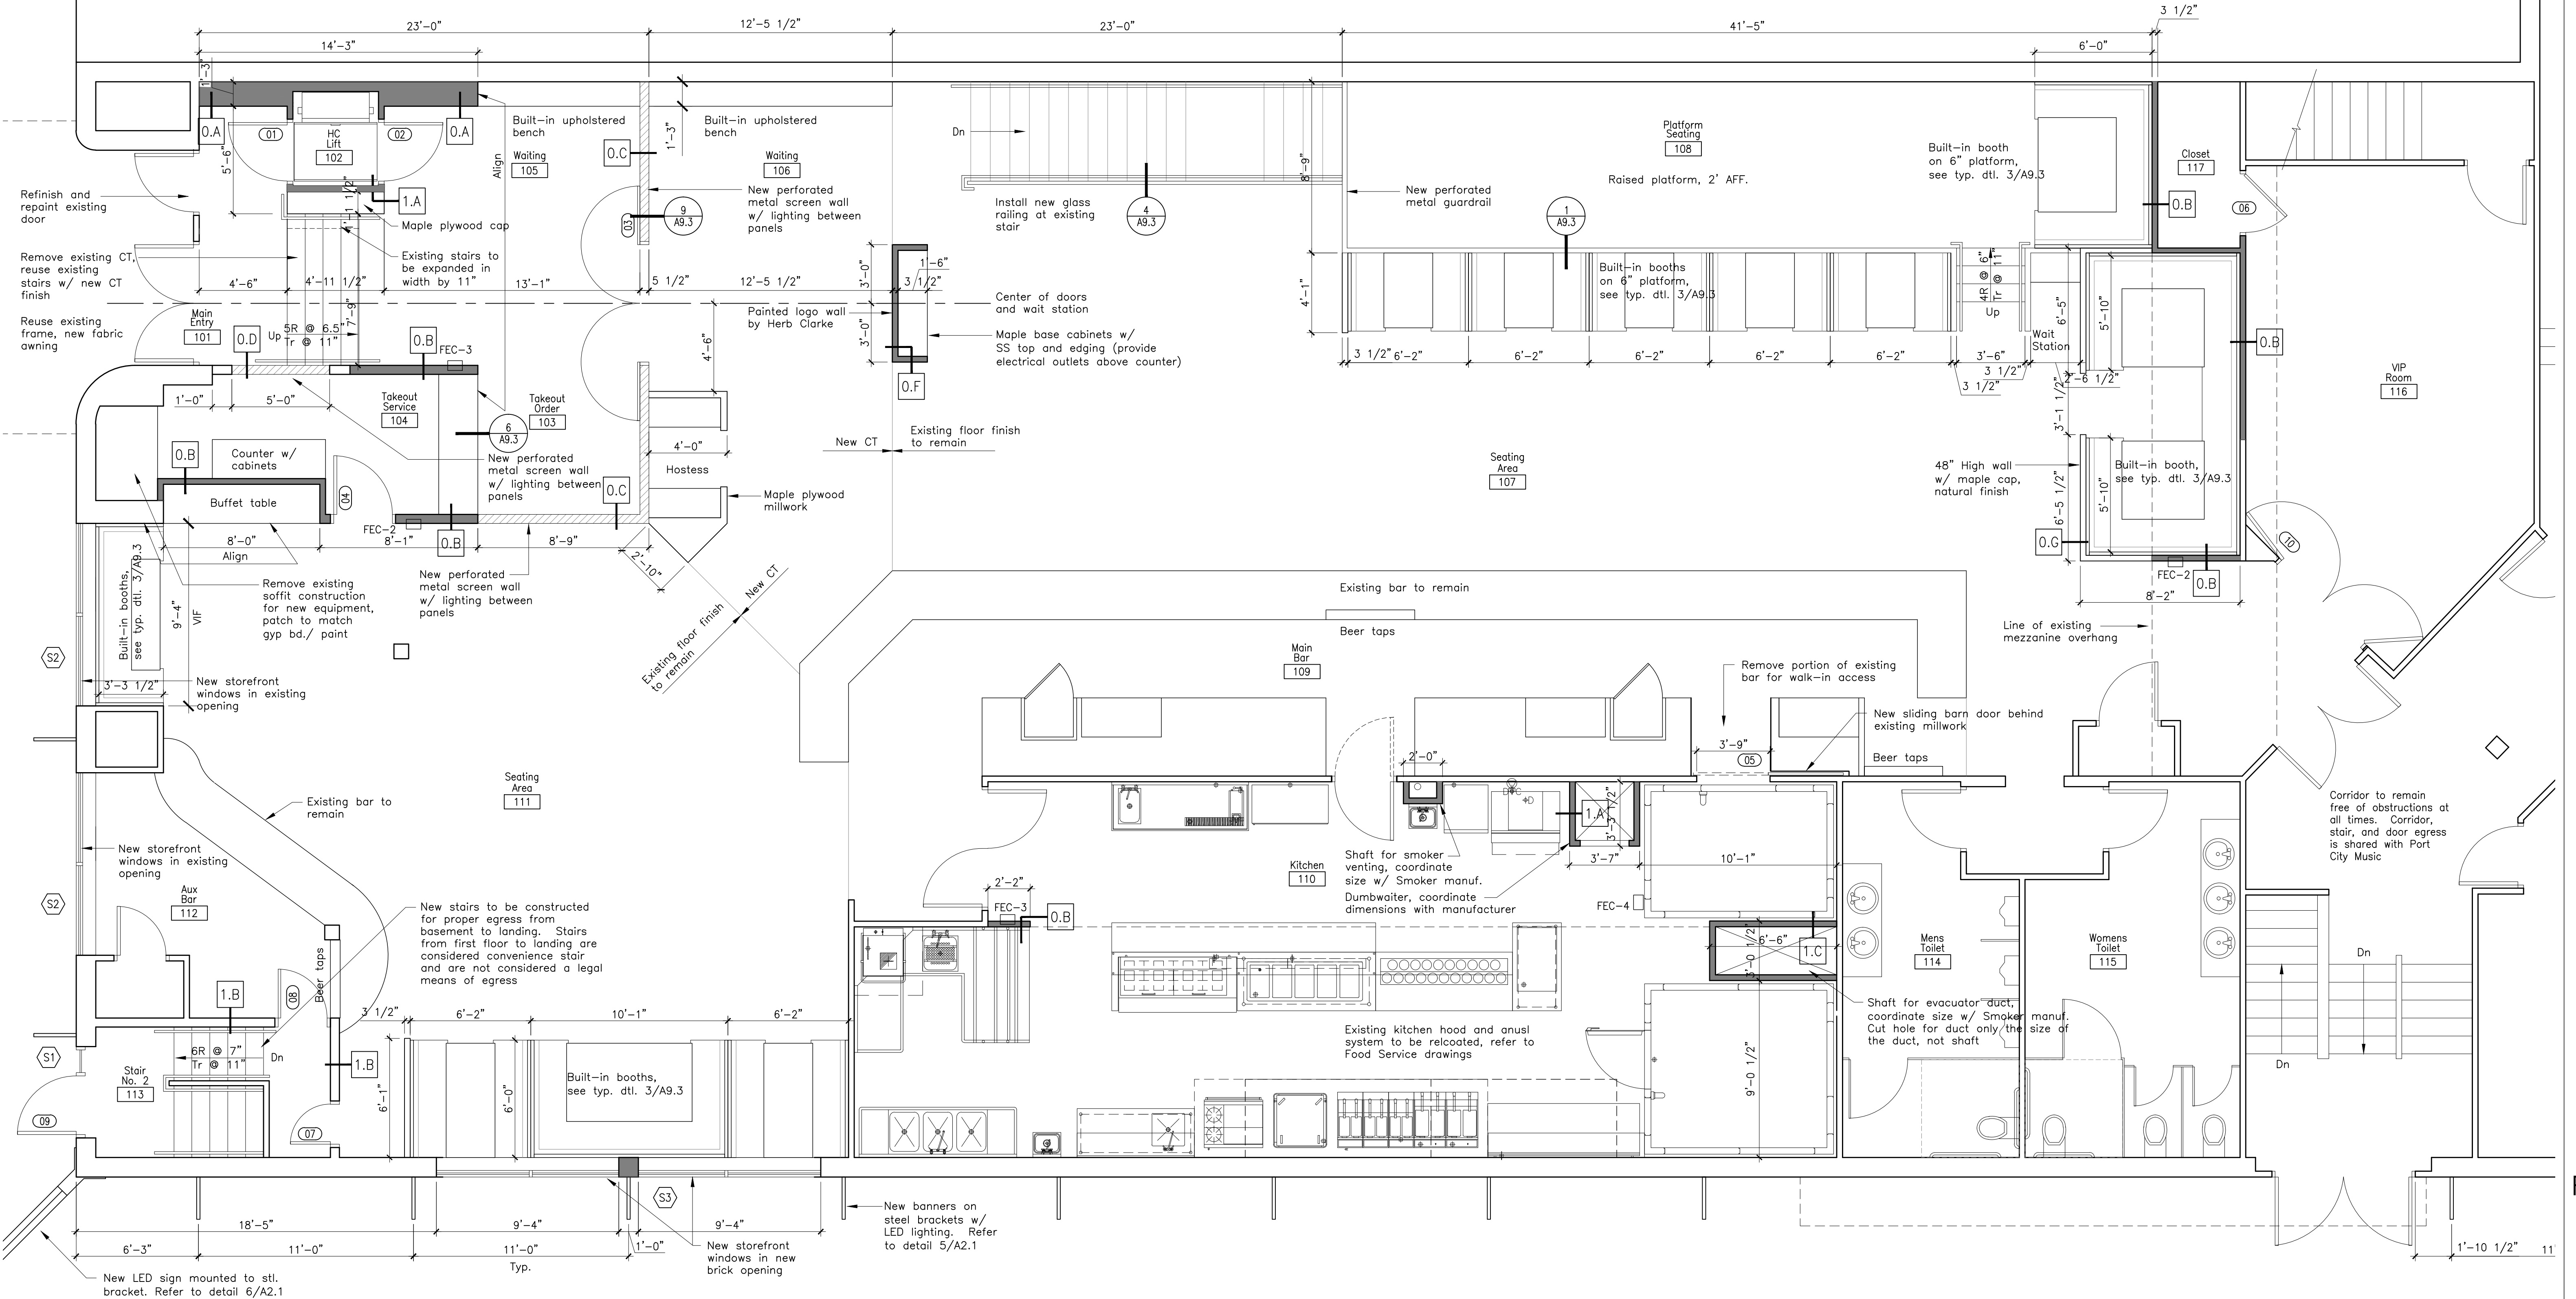

Plan North

**1 Proposed First Floor Plan**  
Scale: 1/4" = 1'-0"