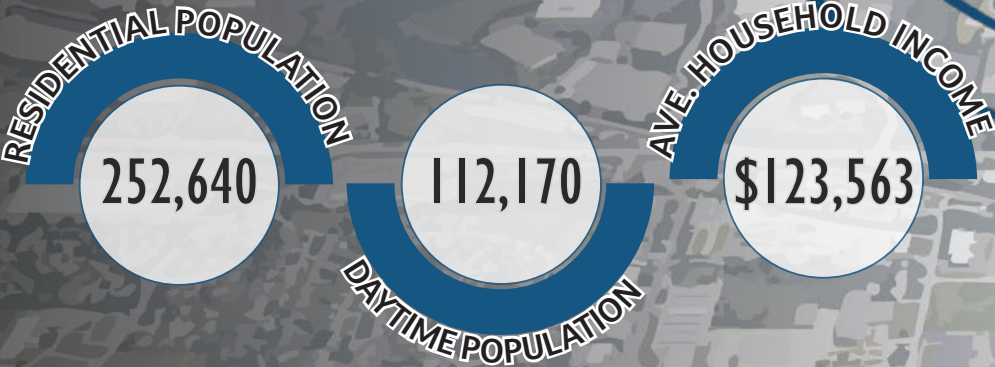

5-MILE RADIUS DEMOS