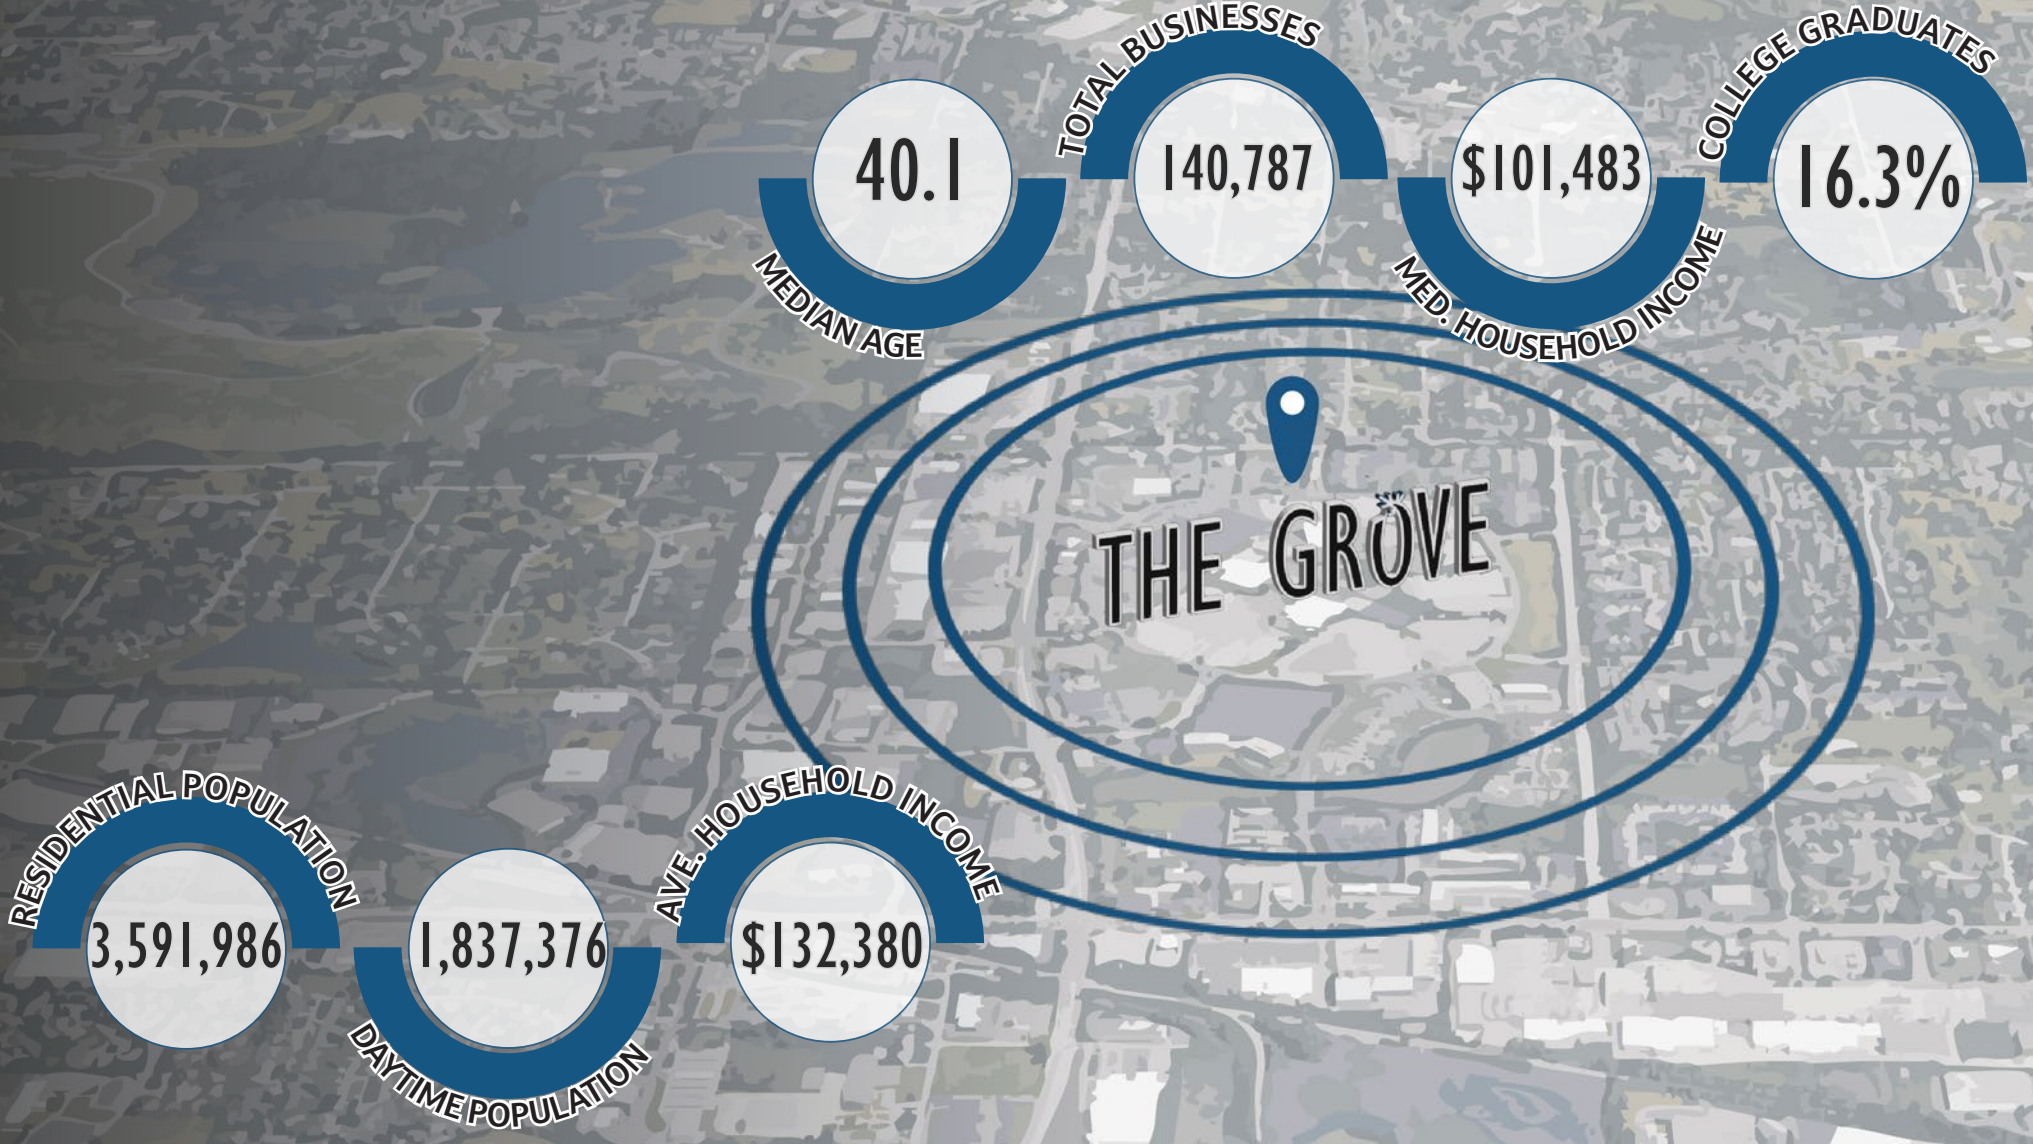

FOOD & BEVERAGE
FOOD & BEVERAGE
FOOD & BEVERAGE
FOOD & BEVERAGE
FOOD & BEVERAGE
FOOD & BEVERAGE

SEGOVIAPARTNERS.COM

5-MILE RADIUS DEMOS

10-MILE RADIUS DEMOS

20-MILE RADIUS DEMOS

THE GROVE

AT BLOOMINGDALE