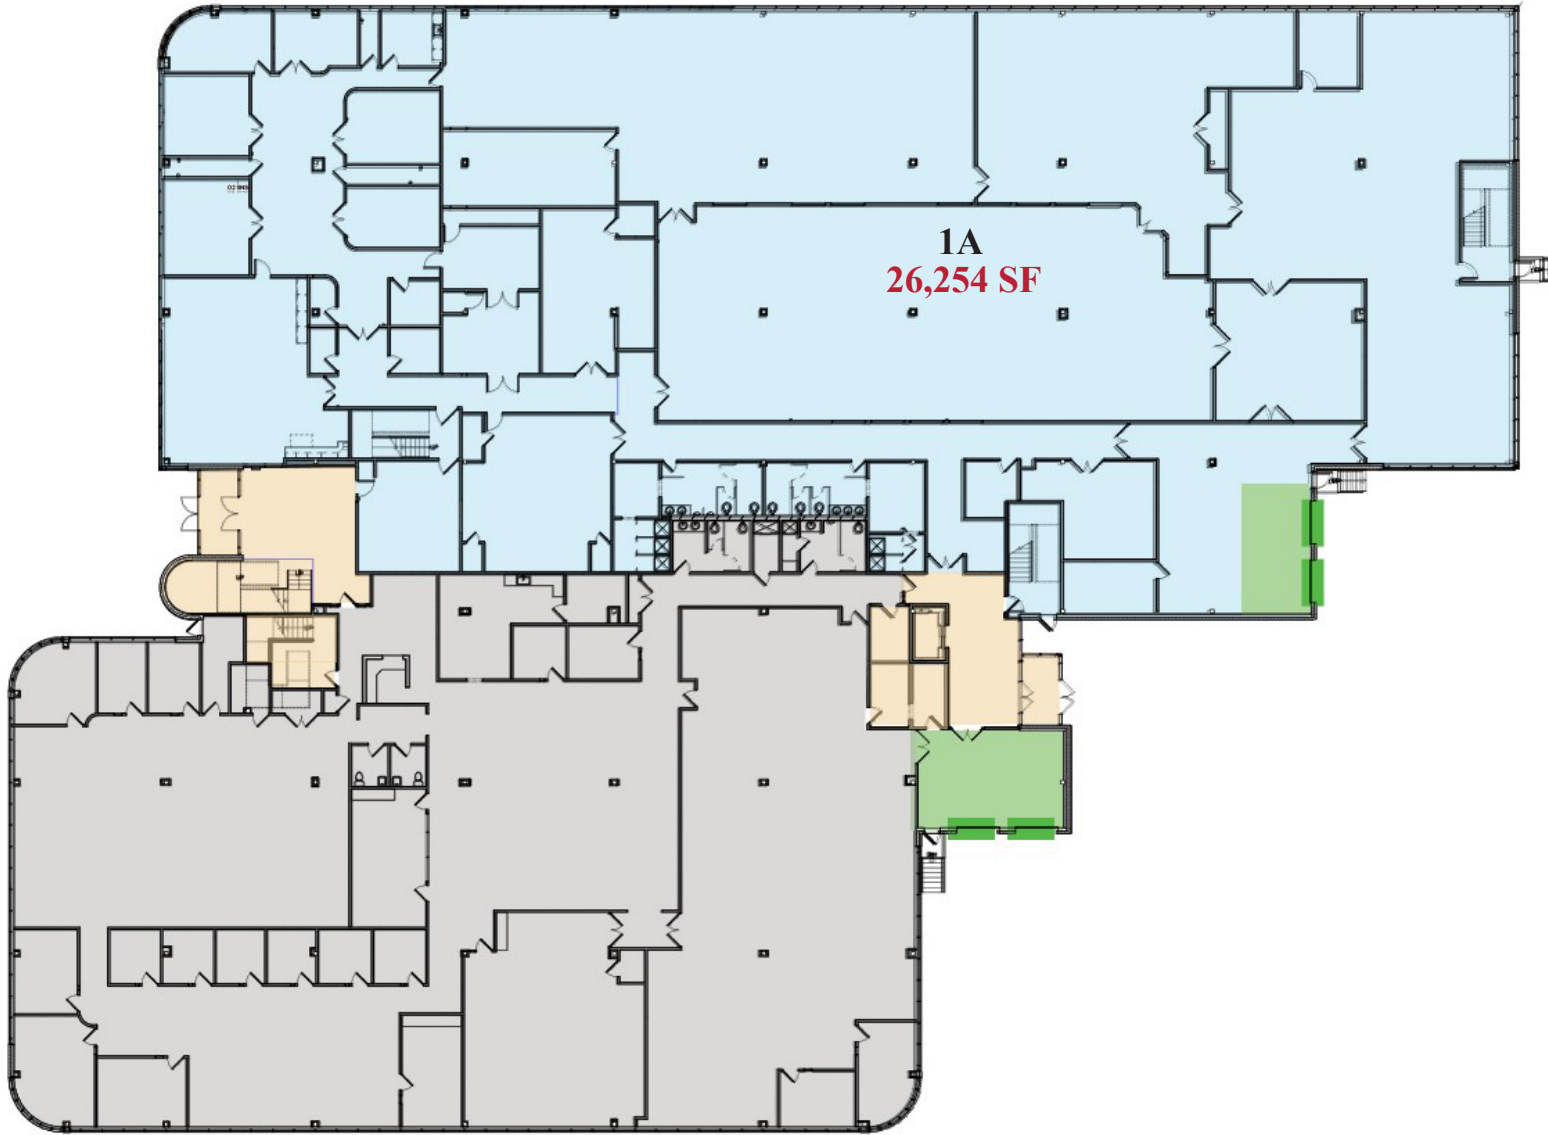

1st Floor

**ONE CORPORATION WAY,
CENTENNIAL PARK
PEABODY, MA**

**1ST FLOOR SUITE:
26,254 SF**

**2ND FLOOR SUITES FROM:
18,297 SF - 44,516 SF**

BUILDING CONTIGUOUS

- Available
- Leased
- Loading
- Lobby

CP
COMBINED PROPERTIES

Celebrating Our 75th Year

*A full service real estate firm.
Creating betterSM places to live,
work and play*

2nd Floor

**ONE CORPORATION WAY,
CENTENNIAL PARK
PEABODY, MA**

**1ST FLOOR SUITE:
26,254 SF**

**2ND FLOOR SUITES FROM:
18,297 SF - 44,516 SF**