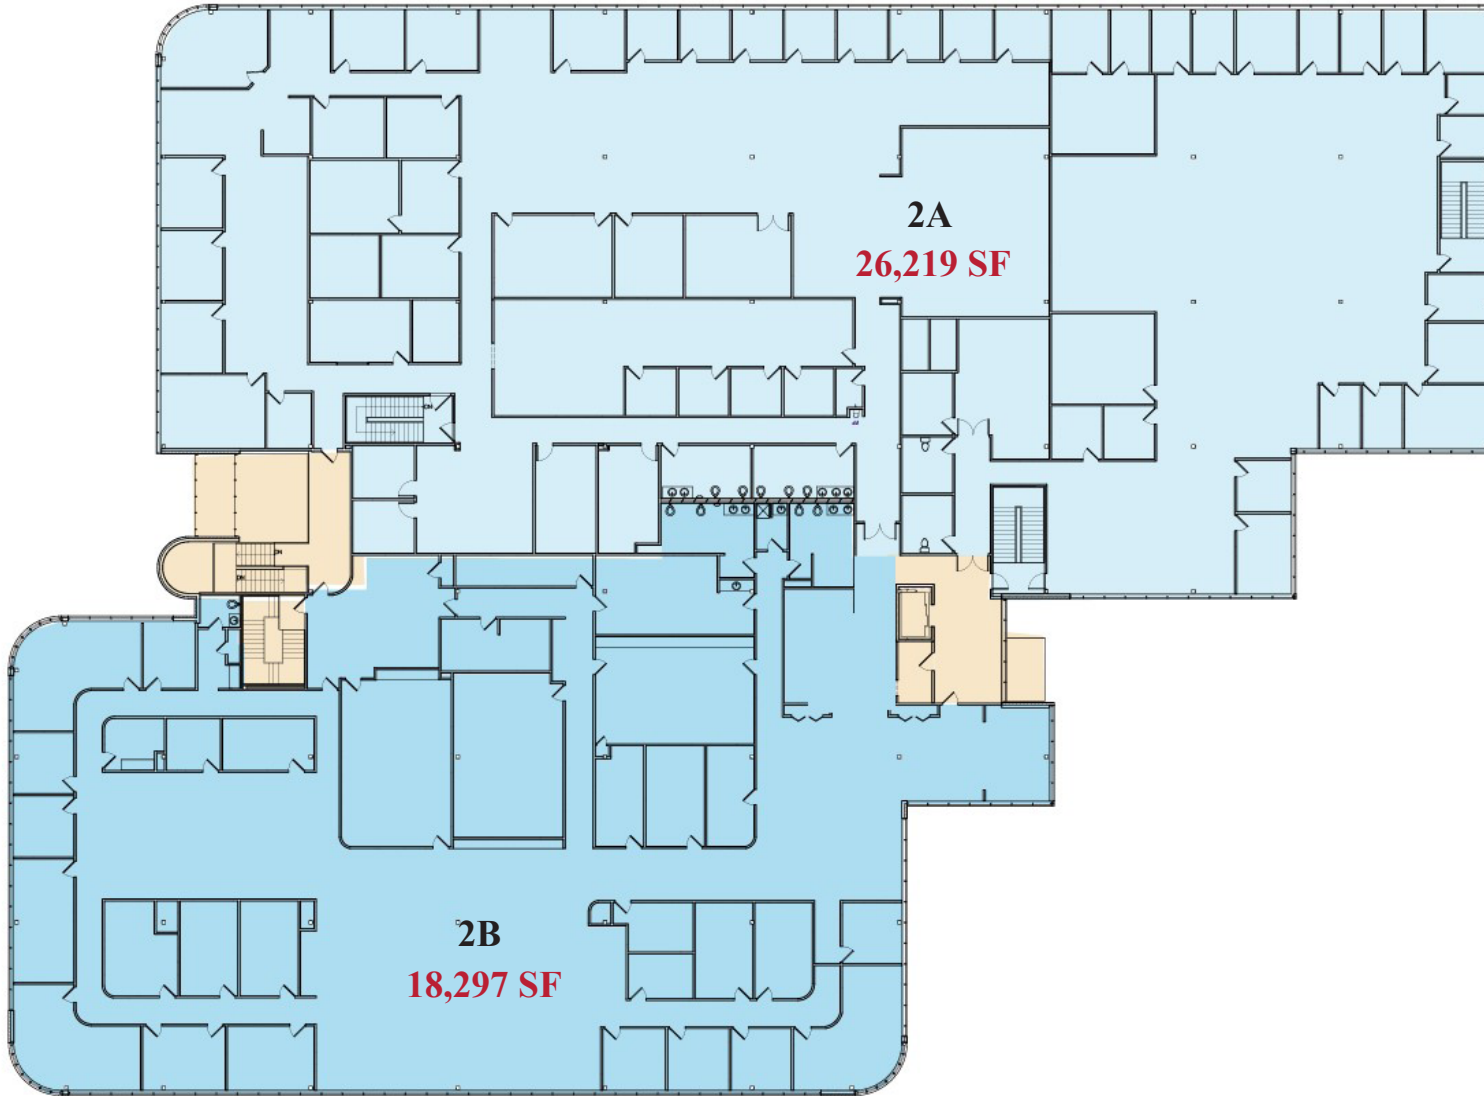

1st Floor

**ONE CORPORATION WAY,
CENTENNIAL PARK
PEABODY, MA**

**1ST FLOOR SUITE:
26,254 SF**

**2ND FLOOR SUITES FROM:
18,297 SF - 44,516 SF**

BUILDING CONTIGUOUS

- Available
- Leased
- Loading
- Lobby

CP
COMBINED PROPERTIES

Celebrating Our 75th Year

*A full service real estate firm.
Creating betterSM places to live,
work and play*

2nd Floor

**ONE CORPORATION WAY,
CENTENNIAL PARK
PEABODY, MA**

**1ST FLOOR SUITE:
26,254 SF**

**2ND FLOOR SUITES FROM:
18,297 SF - 44,516 SF**