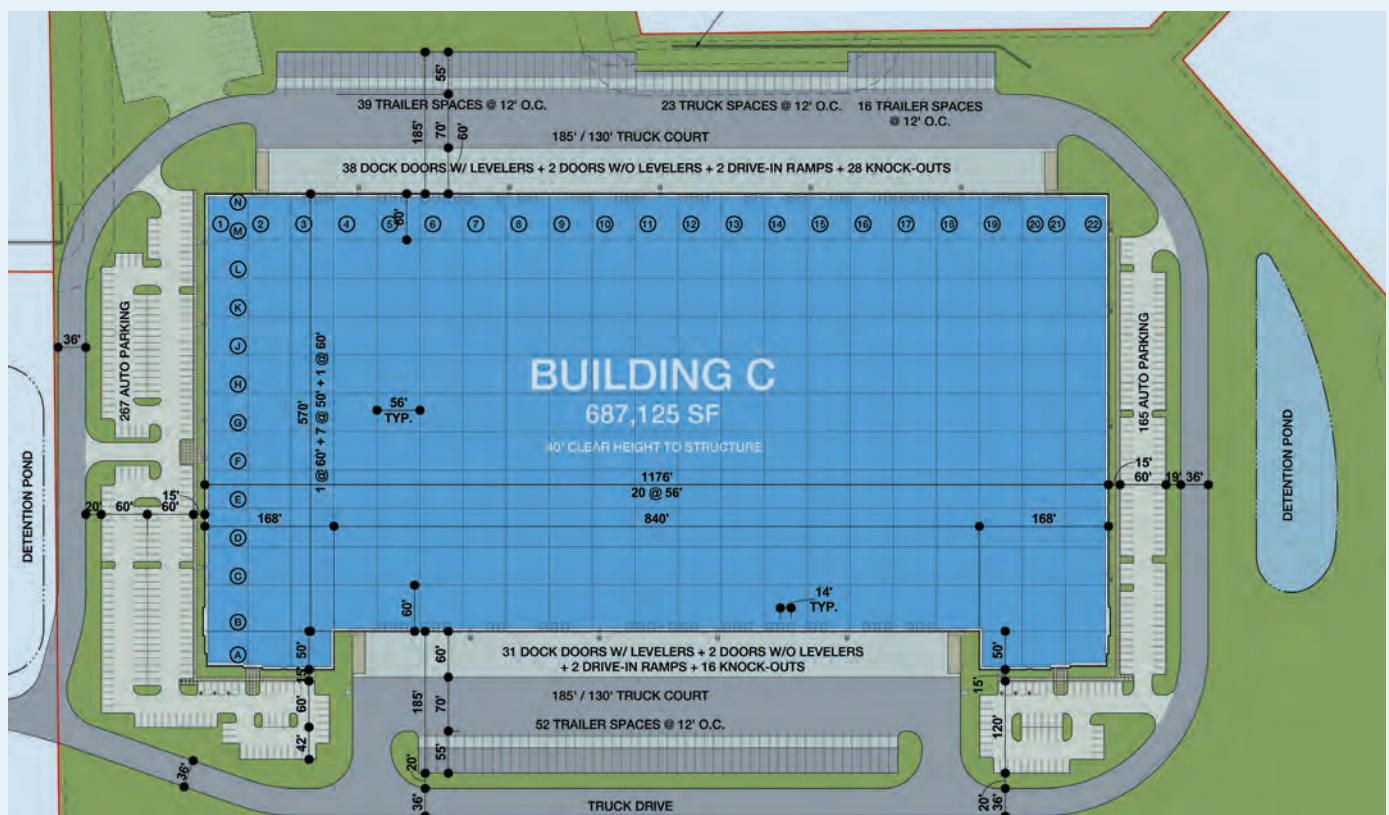

Lakeland Logistics Center is one of very few availabilities in the area of 36' clear height with ability to demise down to +/- 75,000.

SITE BENEFITS

- Infill Location With Dual Interstate Access (KY 237 to I-275, KY 18 to I-75)
- Adjacent to Greater Cincinnati/Northern Kentucky International Airport (CVG) and Amazon's Air Hub for Prime Air
- Close proximity to DHL Global Hub
- Excellent transportation infrastructure
- Pro-business Boone County, KY
- Diverse and affordable labor availability
- Affordable housing in region
- Building C will be LEED® Certified™

687,125 available square feet

TOTAL BUILDING:	687,125 SF
OFFICE SPACE:	Build to suit
LOT SIZE:	49.83 acres

New Construction Now Pre-Leasing Modern Bulk Warehouse

CLEAR HEIGHT:	40'
BUILDING DEPTH:	570'
DOCKS:	69
DOCK EQUIPMENT:	65 doors with 40K lb. airbag levelers
DRIVE-IN DOORS:	2 (electric)
TRUCK COURT:	185' / 130'
AUTO PARKING:	432 spaces (expandable)
TRAILER PARKING:	107 stalls (expandable)
ROOF:	White TPO
CLERESTORY:	Front & rear walls
FLOOR SLAB:	6" Ductilcrete™
LIGHTING:	LED
FIRE SPRINKLER:	ESFR