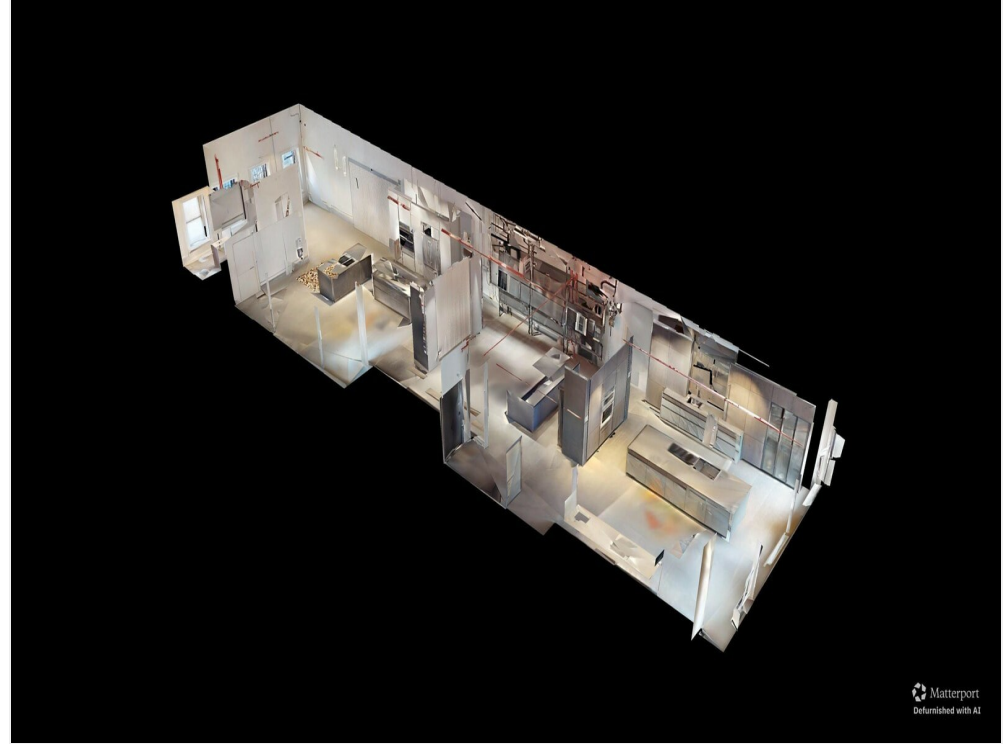

456-Broadway-Dollhouse-View-Defurnished