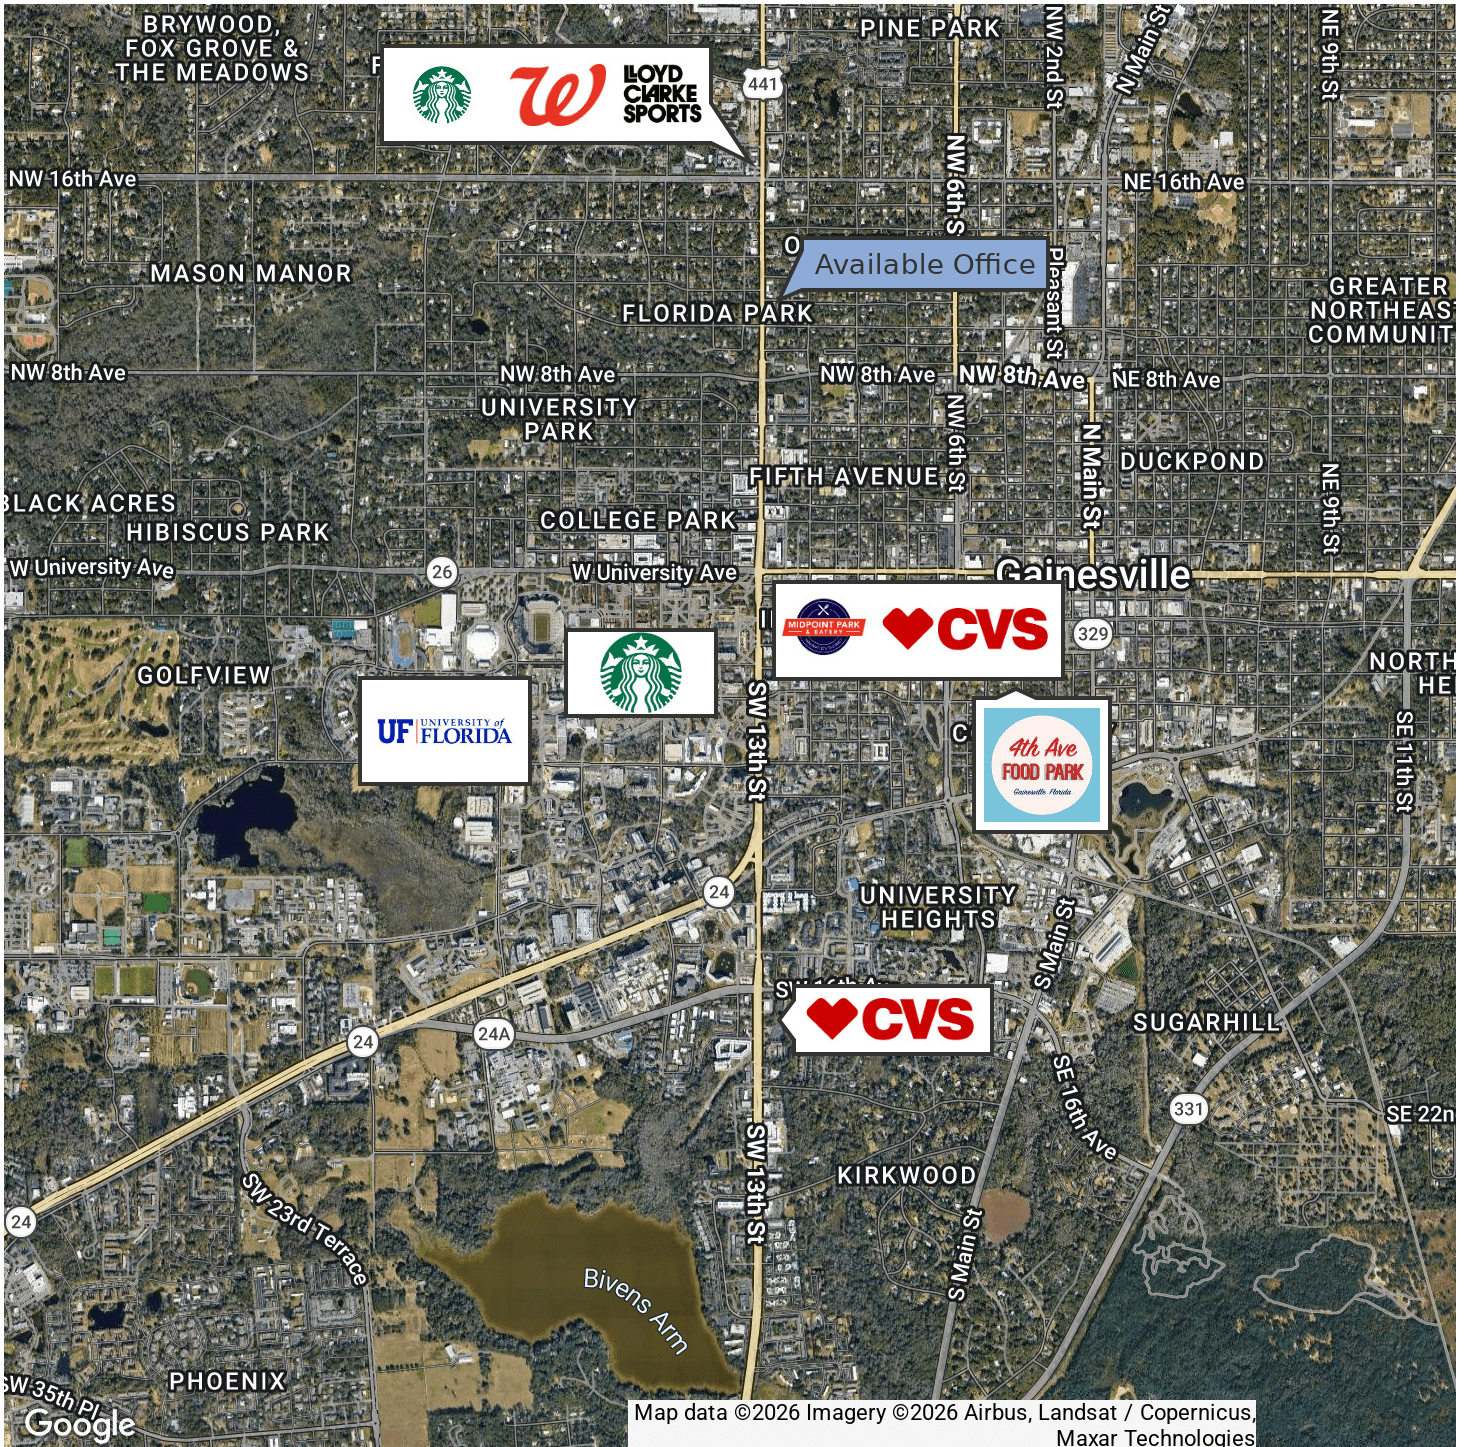

LEASE

PROFESSIONAL OFFICE ON 13TH STREET

1115 NW 13th St Gainesville, FL 32606

Perry Pursell
(352) 665-9731